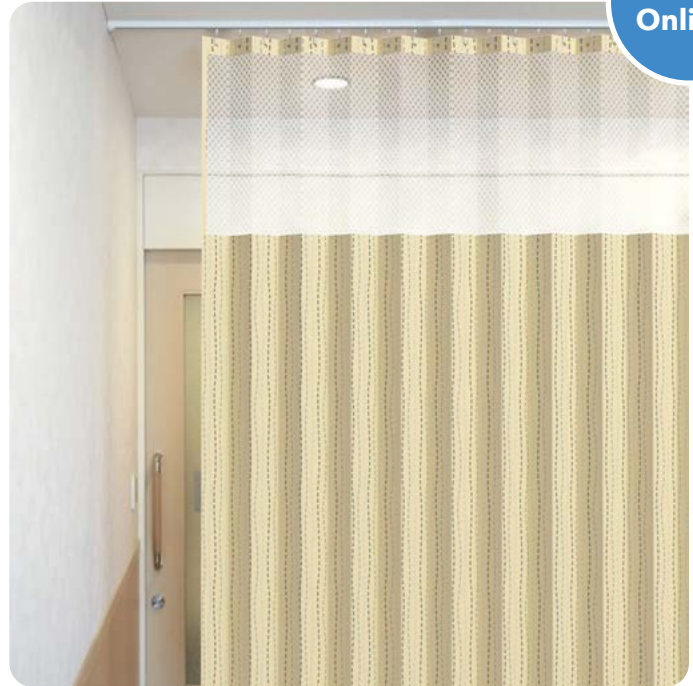

### Sizes Available

94" (2.39m) W x 93" (2.36m) H, 26" White Mesh  
94" (2.39m) W x 81" (2.06m) H, 20" White Mesh  
¾" (19mm) white plastic grommets

## Snap Panels

100% Non-woven Polypropylene

### Sizes Available

66" (1.67m) W x 66" (1.67m) H

Metal Snaps

Use with EZE-Swap Mesh Header for quick change-outs, sold separately. (see pg. 135)