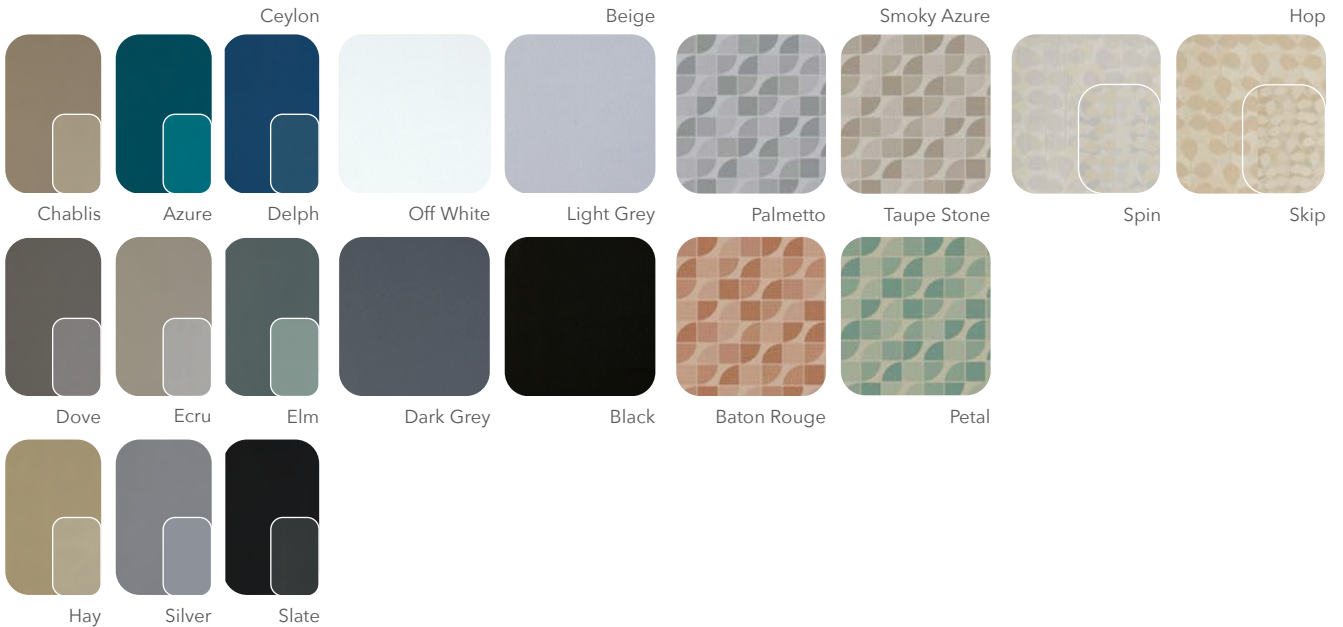

Whimsy

Width: 72"
Repeat: 13.5" H x 13.5" V
Shown: Railroaded
Woven: 47% Polyester, 53% FR Polyester

♻️ Sustainable Fabric 🚚 Quick Ship Fabric 🕒 24 In Stock (24hr Curtain) ✳ Exclusive Fabric

📄 For full offering of colors and to order FREE samples for a more accurate color representation, visit inpro.com/curtains24