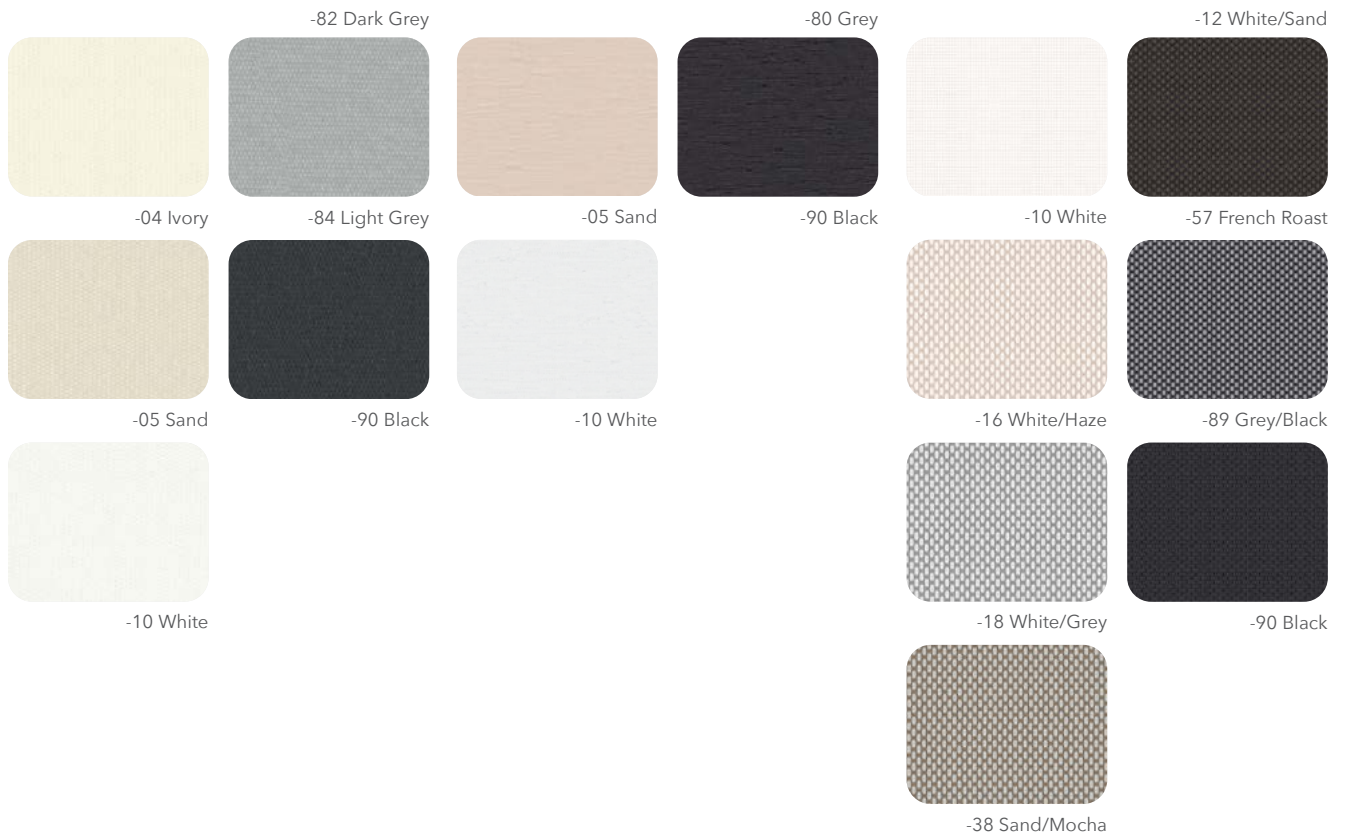

shade fabrics

Fabrics are NFPA 701 fire rated.

772 Blackout

Openness: 0%
Composition: 100% Polyester
with White Acrylic Coated Back

784 Blackout

Openness: 0%
Composition: 100% Polyester
with White Acrylic Coated Back

245B Blackout

Openness: 0%
Composition: 22% Polyester/ 78% PVC
with White Acrylic Coating