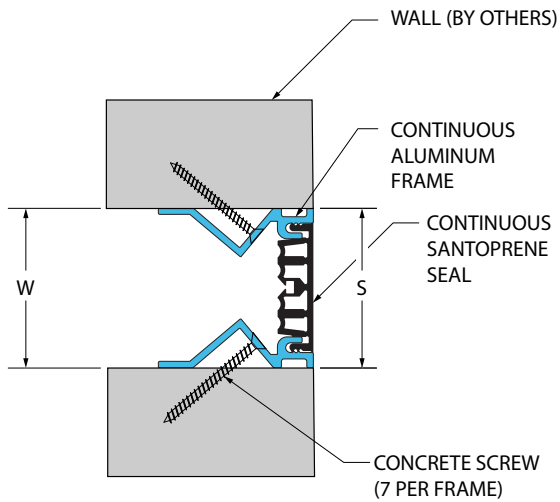

## Product Guide

Thermal

Interior

Fire Rated  
Option

Vapor Barrier  
Option

- ▶ Seal absorbs thermal and limited seismic movement
- ▶ Dual durometer seal provides secure fit and optimal flexibility
- ▶ Standard and Custom seal colors available.
  - All seals achieve UL Environmental Greenguard Gold Certification for ultra low VOC's
- ▶ Flush mount frame reduces sightline
- ▶ Adaptable to any wall finish

Application	System	W		H1		H2		S		B		Movement +/-			
		Joint Width		Frame Height 1		Height 2		Sightline		Blockout		Horizontal		Vertical	
		US	mm	US	mm	US	mm	US	mm	US	mm	US	mm	US	mm
Wall/Wall	118-A07-050	2"	50	*	*	*	*	1 7/8"	47	*	*	1/2"	13	1/2"	13
	118-A07-075	3"	75	*	*	*	*	2 7/8"	73	*	*	3/4"	19	3/4"	19
Wall/Corner	118-A09-050	2"	50	*	*	*	*	1 7/8"	47	*	*	1/2"	13	1/2"	13
	118-A09-075	3"	75	*	*	*	*	2 7/8"	73	*	*	3/4"	19	3/4"	19

## Flush Mount Wall Systems

118-A07 Wall/Wall  
(2" (50mm) system shown)

118-A09 Wall/Corner  
(2" (50mm) system shown)