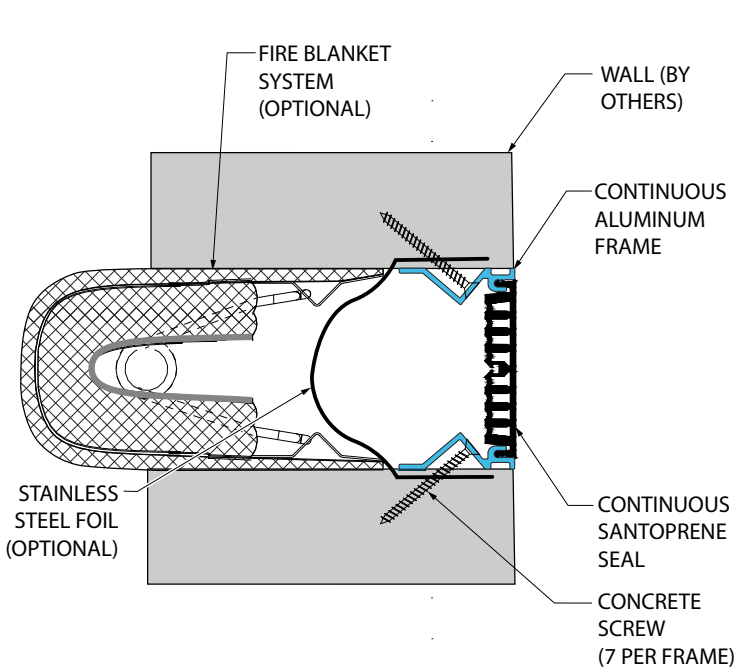

118-A07 Wall/Wall With Mineral Wool
(2" (50mm) system shown)

118 Series

Options

118-A07 Wall/Wall With Fire Blanket
(3" (75mm) system shown)