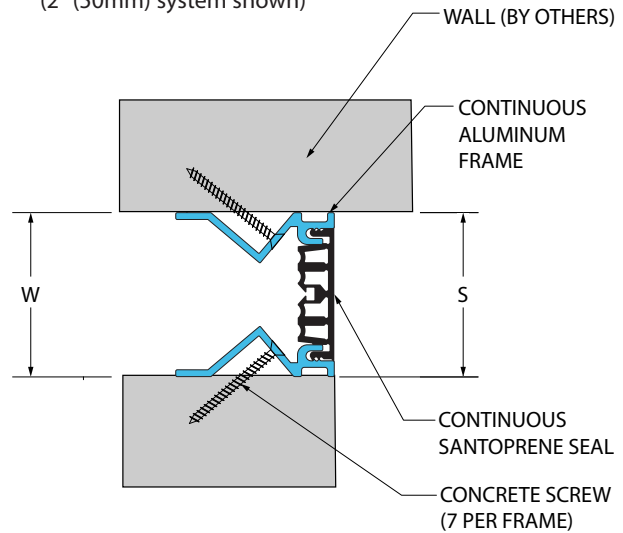

Application	System	W		H1		H2		S		B		Movement +/-			
		Joint Width		Frame Height 1		Height 2		Sightline		Blockout		Horizontal		Vertical	
		US	mm	US	mm	US	mm	US	mm	US	mm	US	mm	US	mm
Wall/Wall	118-A07-050	2"	50	*	*	*	*	1 7/8"	47	*	*	1/2"	13	1/2"	13
	118-A07-075	3"	75	*	*	*	*	2 7/8"	73	*	*	3/4"	19	3/4"	19
Wall/Corner	118-A09-050	2"	50	*	*	*	*	1 7/8"	47	*	*	1/2"	13	1/2"	13
	118-A09-075	3"	75	*	*	*	*	2 7/8"	73	*	*	3/4"	19	3/4"	19

## Flush Mount Wall Systems

118-A07 Wall/Wall  
(2" (50mm) system shown)

118-A09 Wall/Corner  
(2" (50mm) system shown)