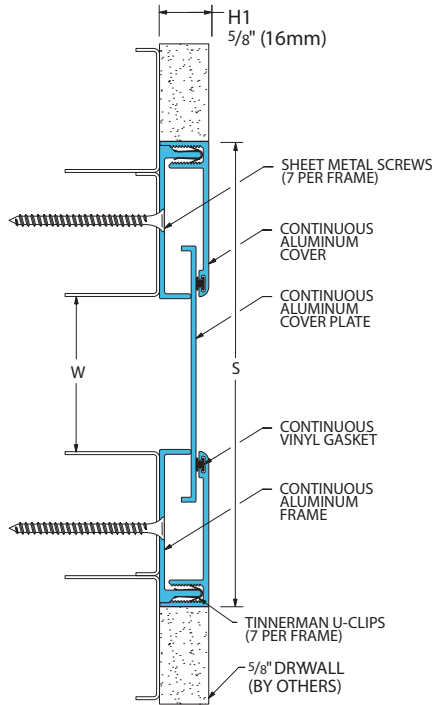

# 300 Series

A07 - Wall to Wall or Ceiling to Ceiling

A09 - Wall to Corner or Wall to Ceiling

**Movement Rating ± 50% (100% total)**

## Product Guide

Interior

Seismic

Fire Rated Option

Vapor Barrier Option

- ▶ 5/8" recessed frame designed for both surface and recessed mount.
- ▶ Clear anodized standard finish.
- ▶ Snap-fit cover addresses aesthetics, hidden hardware for security and easy on-site assembly.
- ▶ Custom angles available.
- ▶ Secondary finish options available.

Application	System	W		H1		H2		S		S1		B		Movement +/-			
		Joint Width		Frame Height 1		Height 2		Sightline		Sightline		Blockout		Horizontal		Vertical	
		US	mm	US	mm	US	mm	US	mm	US	mm	US	mm	US	mm	US	mm
Wall/Wall Ceiling/Ceiling	300-A07-025	1"	25	5/8"	16	*	*	5"	127	*	*	2"	51	1/2"	13	1/4"	6
	300-A07-050	2"	51	5/8"	16	*	*	6"	152	*	*	2"	51	1"	25	1/2"	13
	300-A07-075	3"	76	5/8"	16	*	*	9"	229	*	*	3"	76	1 1/2"	38	3/4"	19
	300-A07-100	4"	102	5/8"	16	*	*	10"	254	*	*	3"	76	2"	51	1"	25
	300-A07-150	6"	152	5/8"	16	*	*	14"	356	*	*	4"	102	3"	76	1 1/2"	38
	300-A07-200	8"	203	5/8"	16	*	*	18"	458	*	*	5"	127	4"	102	2"	51
	300-A07-250	10"	254	5/8"	16	*	*	24"	610	*	*	7"	178	5"	127	2 1/2"	64
	300-A07-300	12"	305	5/8"	16	*	*	26"	661	*	*	7"	178	6"	152	3"	76
Wall/Corner Wall/Ceiling	300-A09-025	1"	25	5/8"	16	*	*	2 3/8"	60	2 1/4"	56	2"	51	1/4"	6	3/4"	19
	300-A09-050	2"	51	5/8"	16	*	*	3 3/8"	85	2 3/4"	70	2"	51	1/2"	13	3/4"	19
	300-A09-075	3"	76	5/8"	16	*	*	5 3/8"	136	2 3/4"	70	3"	76	3/4"	19	7/8"	22
	300-A09-100	4"	102	5/8"	16	*	*	6 3/8"	162	2 3/4"	70	3"	76	1"	25	1"	25
	300-A09-150	6"	152	5/8"	16	*	*	9 7/16"	239	2 3/4"	70	4"	102	1 1/2"	38	1 1/4"	32
	300-A09-200	8"	203	5/8"	16	*	*	12 3/8"	314	2 3/4"	70	5"	127	2"	51	1 1/2"	38
	300-A09-250	10"	254	5/8"	16	*	*	16 3/8"	416	5 1/4"	134	7"	178	2 1/2"	64	2"	51
	300-A09-300	12"	305	5/8"	16	*	*	18 3/8"	466	5 1/4"	134	7"	178	3"	76	2 1/2"	64

## Wall and Ceiling Systems

300-A07 Wall/Wall  
(2" (50mm) system shown)

300-A09 Wall/Corner  
(2" (50mm) system shown)