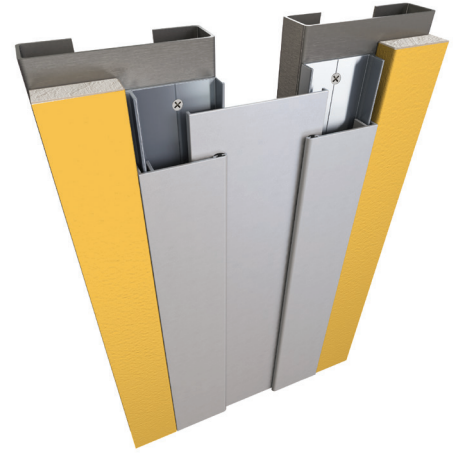

# 300 Series

A07 - Wall to Wall or Ceiling to Ceiling

A09 - Wall to Corner or Wall to Ceiling

**Movement Rating ± 50% (100% total)**

## Product Guide

Interior

Seismic

Fire Rated Option

Vapor Barrier Option

- ▶ 5/8" recessed frame designed for both surface and recessed mount.
- ▶ Clear anodized standard finish.
- ▶ Snap-fit cover addresses aesthetics, hidden hardware for security and easy on-site assembly.
- ▶ Custom angles available.
- ▶ Secondary finish options available.

Application	System	W		H1		H2		S		S1		B		Movement +/-			
		Joint Width		Frame Height 1		Height 2		Sightline		Sightline		Blockout		Horizontal		Vertical	
		US	mm	US	mm	US	mm	US	mm	US	mm	US	mm	US	mm	US	mm
Wall/Wall Ceiling/Ceiling	300-A07-025	1"	25	5/8"	16	*	*	5"	127	*	*	2"	51	1/2"	13	1/4"	6
	300-A07-050	2"	51	5/8"	16	*	*	6"	152	*	*	2"	51	1"	25	1/2"	13
	300-A07-075	3"	76	5/8"	16	*	*	9"	229	*	*	3"	76	1 1/2"	38	3/4"	19
	300-A07-100	4"	102	5/8"	16	*	*	10"	254	*	*	3"	76	2"	51	1"	25
	300-A07-150	6"	152	5/8"	16	*	*	14"	356	*	*	4"	102	3"	76	1 1/2"	38
	300-A07-200	8"	203	5/8"	16	*	*	18"	458	*	*	5"	127	4"	102	2"	51
	300-A07-250	10"	254	5/8"	16	*	*	24"	610	*	*	7"	178	5"	127	2 1/2"	64
	300-A07-300	12"	305	5/8"	16	*	*	26"	661	*	*	7"	178	6"	152	3"	76
Wall/Corner Wall/Ceiling	300-A09-025	1"	25	5/8"	16	*	*	2 3/8"	60	2 1/4"	56	2"	51	1/4"	6	3/4"	19
	300-A09-050	2"	51	5/8"	16	*	*	3 3/8"	85	2 3/4"	70	2"	51	1/2"	13	3/4"	19
	300-A09-075	3"	76	5/8"	16	*	*	5 3/8"	136	2 3/4"	70	3"	76	3/4"	19	7/8"	22
	300-A09-100	4"	102	5/8"	16	*	*	6 3/8"	162	2 3/4"	70	3"	76	1"	25	1"	25
	300-A09-150	6"	152	5/8"	16	*	*	9 7/16"	239	2 3/4"	70	4"	102	1 1/2"	38	1 1/4"	32
	300-A09-200	8"	203	5/8"	16	*	*	12 3/8"	314	2 3/4"	70	5"	127	2"	51	1 1/2"	38
	300-A09-250	10"	254	5/8"	16	*	*	16 3/8"	416	5 1/4"	134	7"	178	2 1/2"	64	2"	51
	300-A09-300	12"	305	5/8"	16	*	*	18 3/8"	466	5 1/4"	134	7"	178	3"	76	2 1/2"	64

## Wall and Ceiling Systems

300-A07 Wall/Wall  
(2" (50mm) system shown)

300-A09 Wall/Corner  
(2" (50mm) system shown)