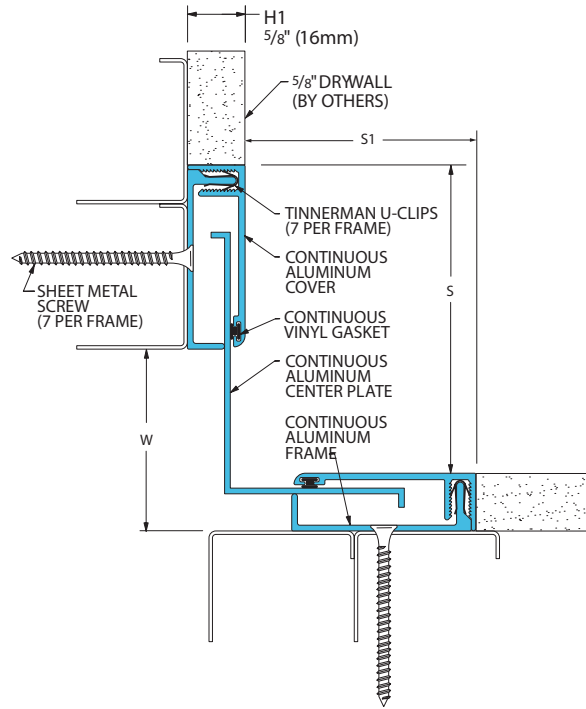

## Product Guide

Interior

Seismic

Fire Rated Option

Vapor Barrier Option

- ▶ 5/8" recessed frame designed for both surface and recessed mount.
- ▶ Clear anodized standard finish.
- ▶ Snap-fit cover addresses aesthetics, hidden hardware for security and easy on-site assembly.
- ▶ Custom angles available.
- ▶ Secondary finish options available.

Application	System	W		H1		H2		S		S1		B		Movement +/-			
		Joint Width		Frame Height 1		Height 2		Sightline		Sightline		Blockout		Horizontal		Vertical	
		US	mm	US	mm	US	mm	US	mm	US	mm	US	mm	US	mm	US	mm
Wall/Wall Ceiling/Ceiling	300-A07-025	1"	25	5/8"	16	*	*	5"	127	*	*	2"	51	1/2"	13	1/4"	6
	300-A07-050	2"	51	5/8"	16	*	*	6"	152	*	*	2"	51	1"	25	1/2"	13
	300-A07-075	3"	76	5/8"	16	*	*	9"	229	*	*	3"	76	1 1/2"	38	3/4"	19
	300-A07-100	4"	102	5/8"	16	*	*	10"	254	*	*	3"	76	2"	51	1"	25
	300-A07-150	6"	152	5/8"	16	*	*	14"	356	*	*	4"	102	3"	76	1 1/2"	38
	300-A07-200	8"	203	5/8"	16	*	*	18"	458	*	*	5"	127	4"	102	2"	51
	300-A07-250	10"	254	5/8"	16	*	*	24"	610	*	*	7"	178	5"	127	2 1/2"	64
	300-A07-300	12"	305	5/8"	16	*	*	26"	661	*	*	7"	178	6"	152	3"	76
Wall/Corner Wall/Ceiling	300-A09-025	1"	25	5/8"	16	*	*	2 3/8"	60	2 1/4"	56	2"	51	1/4"	6	3/4"	19
	300-A09-050	2"	51	5/8"	16	*	*	3 3/8"	85	2 3/4"	70	2"	51	1/2"	13	3/4"	19
	300-A09-075	3"	76	5/8"	16	*	*	5 3/8"	136	2 3/4"	70	3"	76	3/4"	19	7/8"	22
	300-A09-100	4"	102	5/8"	16	*	*	6 3/8"	162	2 3/4"	70	3"	76	1"	25	1"	25
	300-A09-150	6"	152	5/8"	16	*	*	9 7/16"	239	2 3/4"	70	4"	102	1 1/2"	38	1 1/4"	32
	300-A09-200	8"	203	5/8"	16	*	*	12 3/8"	314	2 3/4"	70	5"	127	2"	51	1 1/2"	38
	300-A09-250	10"	254	5/8"	16	*	*	16 3/8"	416	5 1/4"	134	7"	178	2 1/2"	64	2"	51
	300-A09-300	12"	305	5/8"	16	*	*	18 3/8"	466	5 1/4"	134	7"	178	3"	76	2 1/2"	64

## Wall and Ceiling Systems

300-A07 Wall/Wall  
(2" (50mm) system shown)

300-A09 Wall/Corner  
(2" (50mm) system shown)