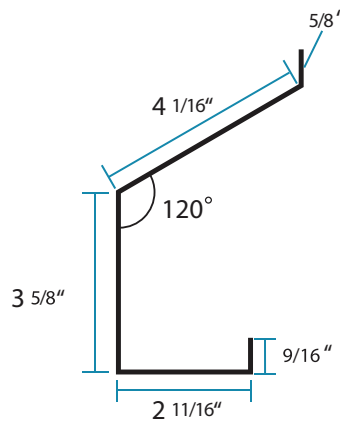

Left Bracket Plate

Right Bracket Plate

Security Box

Back Plate

Security Box to be 24 gauge galvanized steel unless specified. Standard powder-coat of security box and back plate available in white, off-white or bronze. Additional powder-coat colors available, charges may apply.

Industry standard 1/4" space between fabric and track required for proper operation. Privacy mullion quoted upon request.