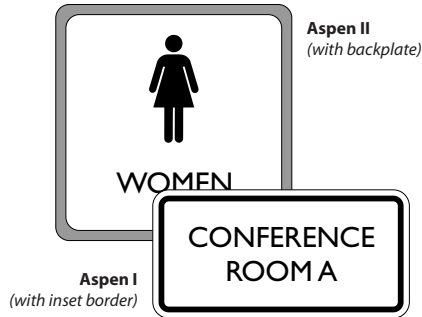

Technical Data

Aspen Collection

GENERAL INFORMATION

- Inspired by the gentle curve of an Aspen leaves
- Features square face plate with rounded corners
- The Aspen shape comes standard with a backplate (Aspen II), but is also available with a border (Aspen I), or with neither.
- Coordinated collection to make designing your signs easy
- Available in numerous colors and substrates for a completely custom look

PALLADIUM FINISH OPTIONS

PHOTOPOLYMER FINISH OPTIONS

PRODUCTION OPTIONS

- Palladium Rigid Vinyl Sheet
- Photopolymer
- Digitally Printed Graphics

SIGN TYPES

- ADA Room Identification
- ADA Regulatory
- Room Identification w/ Window
- Room Identification w/ Slider
- Informational
- Directional
- Directories
- Modular Window Signs
- Informational Window Signs
- Projection
- Overhead

COLLECTION ADD-ONS

- Insert Window
- Slider Display
- Magnetic Window Panels
- Whiteboard Panels
- Magnetic Modulares
- Injection Molded Frame

POPULAR SIZES

The size of these collection is defined by the H and W of the face, not the overall size of the sign. Reference Standard Collections sizes for all additional size options