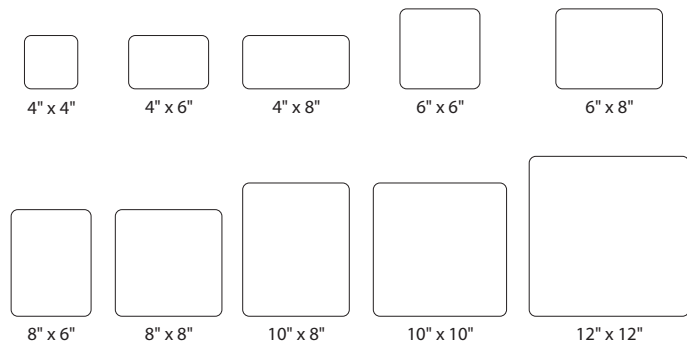

Technical Data

Aspen Collection

GENERAL INFORMATION

- Inspired by the gentle curve of an Aspen leaves
- Features square face plate with rounded corners
- The Aspen shape comes standard with a backplate (Aspen II), but is also available with a border (Aspen I), or with neither.
- Coordinated collection to make designing your signs easy
- Available in numerous colors and substrates for a completely custom look

COLLECTION ADD-ONS

- Insert Window
- Slider Display
- Magnetic Window Panels
- Whiteboard Panels
- Magnetic Modulares
- Injection Molded Frame

POPULAR SIZES

The size of these collection is defined by the H and W of the face, not the overall size of the sign. Reference Standard Collections sizes for all additional size options