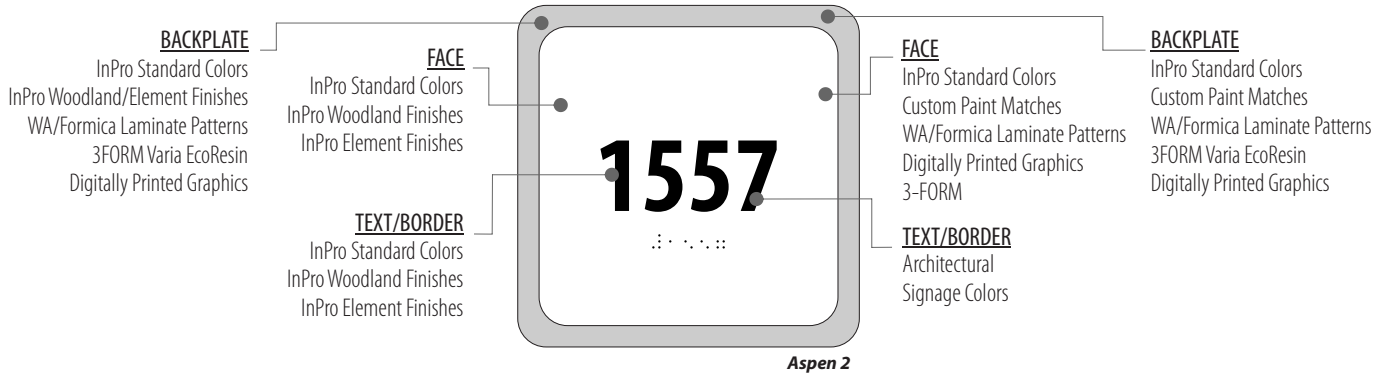

Technical Data

Aspen Collection

GENERAL INFORMATION

- Inspired by the gentle curve of an Aspen leaves
- Features square face plate with rounded corners
- The Aspen shape comes standard with a backplate (Aspen II), but is also available with a border (Aspen I), or with neither.
- Coordinated collection to make designing your signs easy
- Available in numerous colors and substrates for a completely custom look

PALLADIUM FINISH OPTIONS

PHOTOPOLYMER FINISH OPTIONS

PRODUCTION OPTIONS

- Palladium Rigid Vinyl Sheet
- Photopolymer
- Digitally Printed Graphics

SIGN TYPES

- ADA Room Identification
- ADA Regulatory
- Room Identification w/ Window
- Room Identification w/ Slider
- Informational
- Directional
- Directories
- Modular Window Signs
- Informational Window Signs
- Projection
- Overhead

COLLECTION ADD-ONS

- Insert Window
- Slider Display
- Magnetic Window Panels
- Whiteboard Panels
- Magnetic Modulares
- Injection Molded Frame

POPULAR SIZES

The size of these collection is defined by the H and W of the face, not the overall size of the sign. Reference Standard Collections sizes for all additional size options