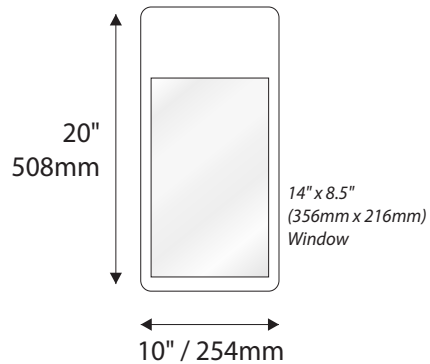

Standard Sizes

Aspen Collection

Informational Window Sign

Letter

Legal

Ledger/Tabloid

IPC.1531/REV.3