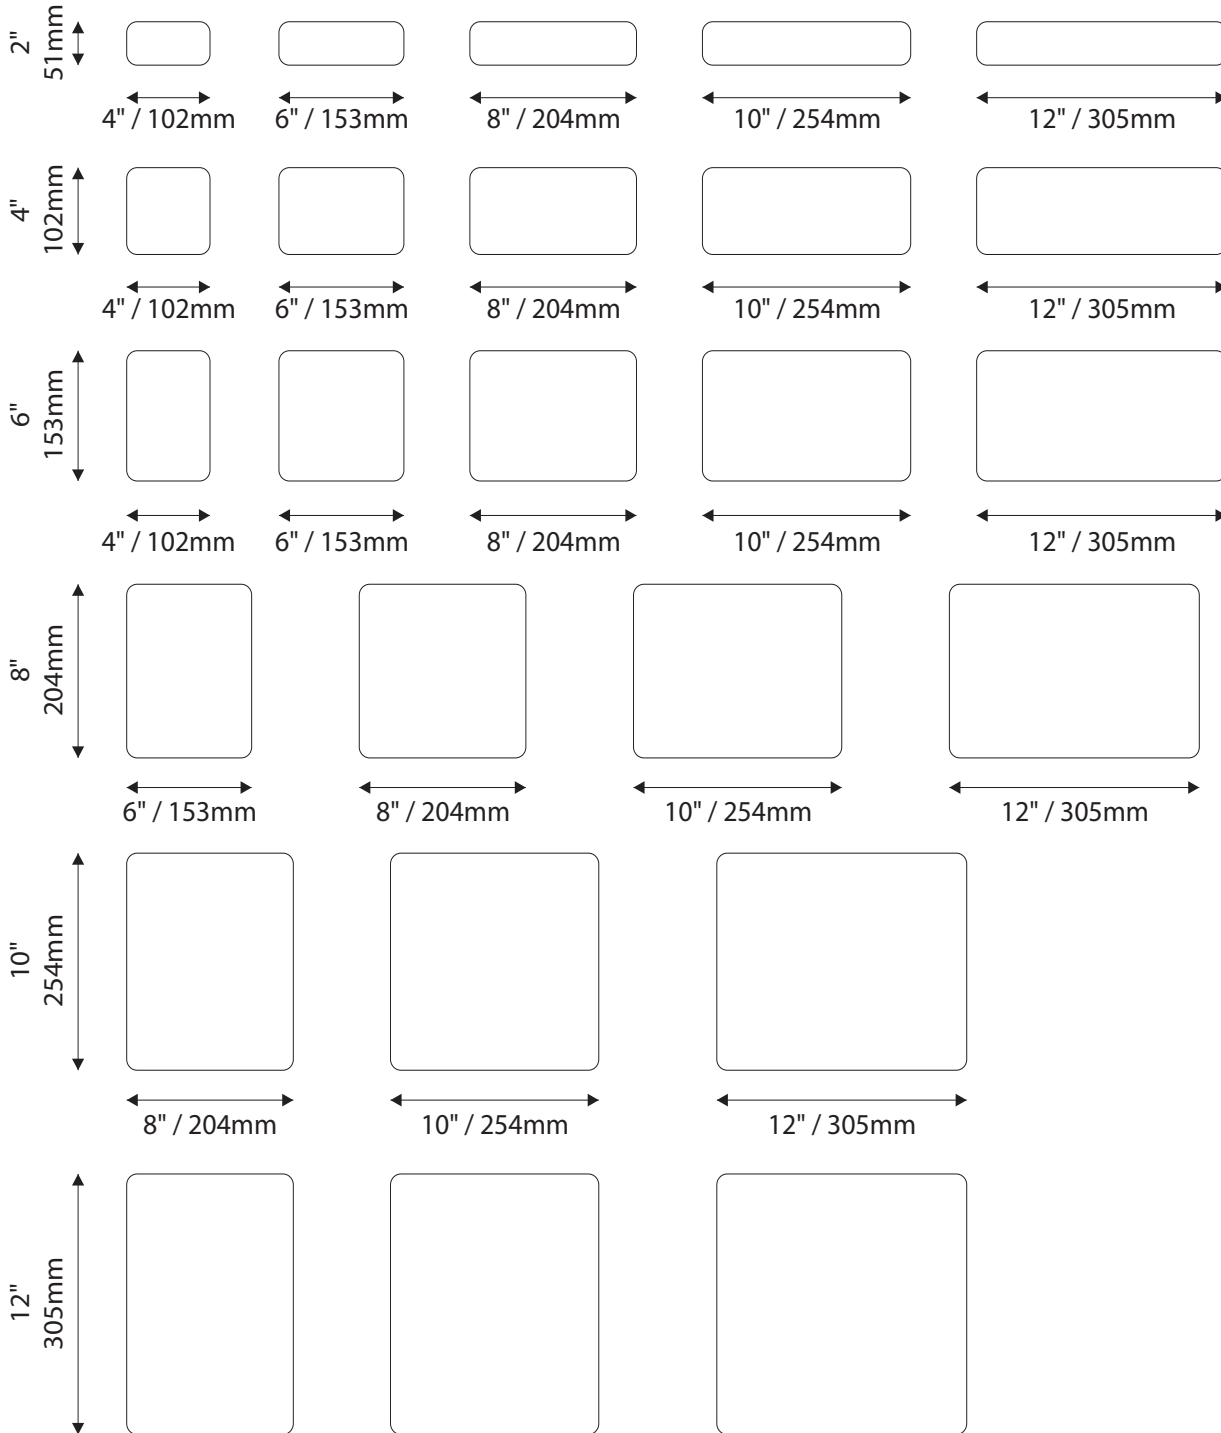

Standard Sizes

Aspen Collection

ADA Room Identification/Informational

IPC.1531/REV.3

Standard Sizes

Aspen Collection

Informational / Directional

IPC.1531/REV.3

Room Identification with Window

- Window Sizes available from ½" (12mm) to 5.5" (140mm)
- Windows widths are typically 1" (25mm) less the sign width
- Edge to Edge windows are available in painted signs.
- All signs come standard with a finger notch for easy removal.

Room Identification with Slider Display

- Slider Displays are available in height of 1" (25mm) , 1.5" (38mm) and 2" (51mm)
- Slider displays are 1" (25mm) less the sign width.
- Slider display are printed to match the finish of the sign face.
- All slider display text is permanent and can not be changed or updated.

9" H / 229mm Overheads can accommodate up to (3) lines of 2" / 51mm Text

12" H / 305mm Overheads can accommodate up to (4) lines of 2" / 51mm Text

IPC.1531/REV.3

Standard Sizes

Aspen Collection

Projection Mounted