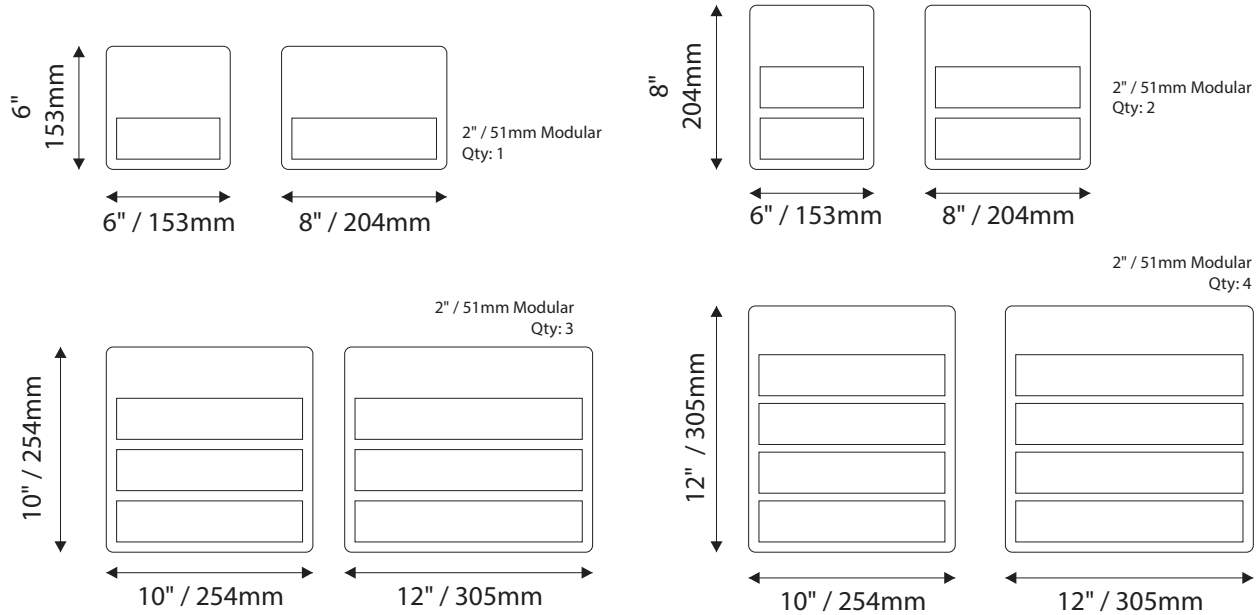

Standard Sizes

Aspen Collection

Room Identification with Modular - Palladium Rigid Vinyl Sheet