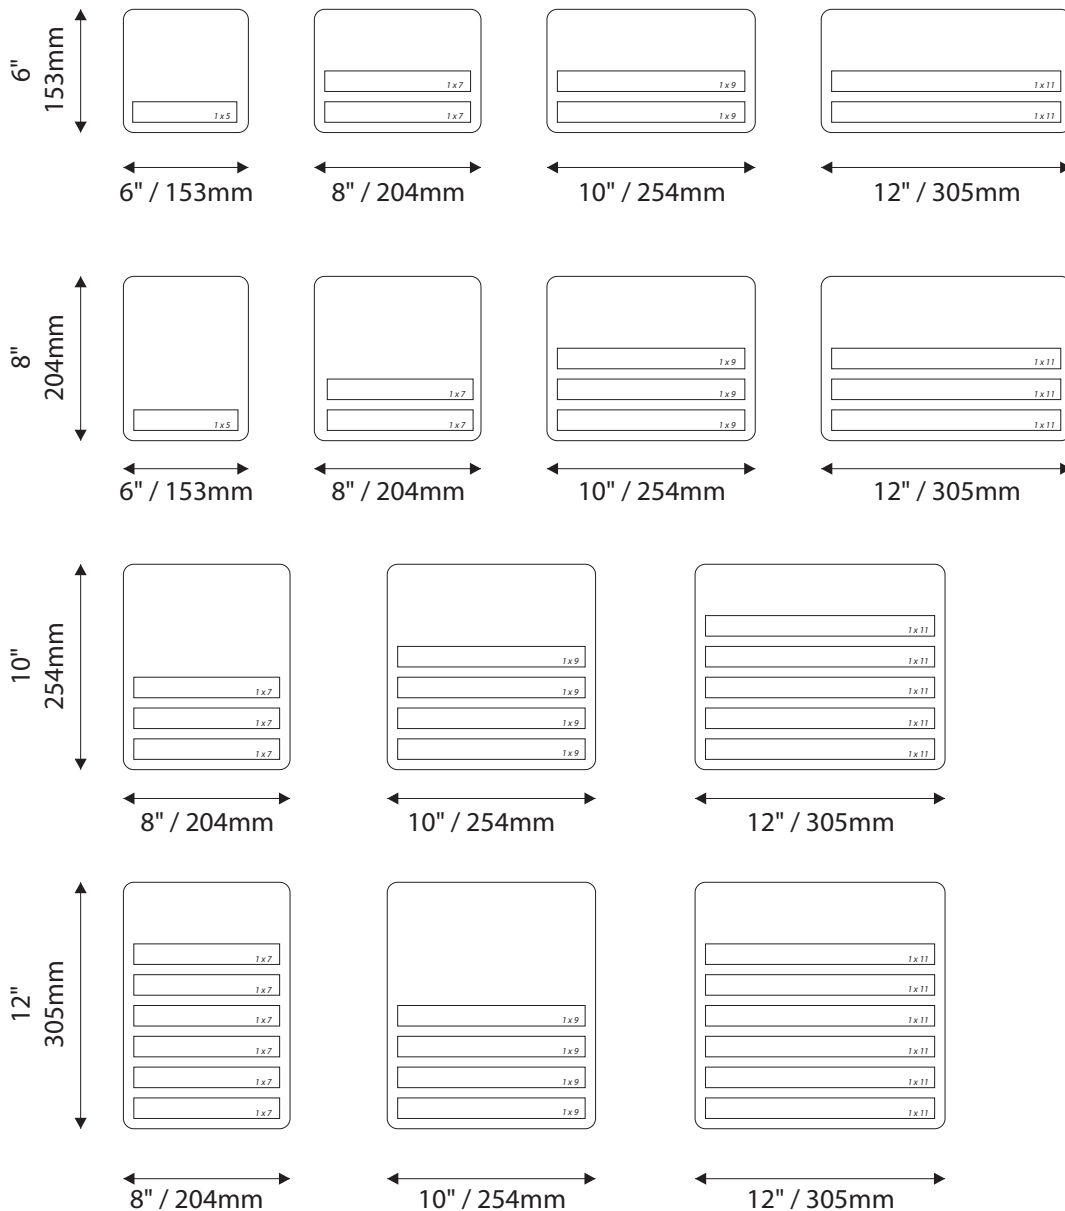

IPC.1531/REV.3

Standard Sizes

Aspen Collection

Room Identification with Modular - Palladium Rigid Vinyl Sheet

Room Identification with Modular - Photopoly/Digital Print

IPC.1531/REV.3

Standard Sizes

Aspen Collection

Room Identification with Window

- Window Sizes available from ½" (12mm) to 5.5" (140mm)
- Windows widths are typically 1" (25mm) less the sign width
- Edge to Edge windows are available in painted signs.
- All signs come standard with a finger notch for easy removal.

Room Identification with Slider Display

- Slider Displays are available in height of 1" (25mm) , 1.5" (38mm) and 2" (51mm)
- Slider displays are 1" (25mm) less the sign width.
- Slider display are printed to match the finish of the sign face.
- All slider display text is permanent and can not be changed or updated.

9" H / 229mm Overheads can accommodate up to (3) lines of 2" / 51mm Text

12" H / 305mm Overheads can accommodate up to (4) lines of 2" / 51mm Text

IPC.1531/REV.3

Standard Sizes

Aspen Collection

Projection Mounted