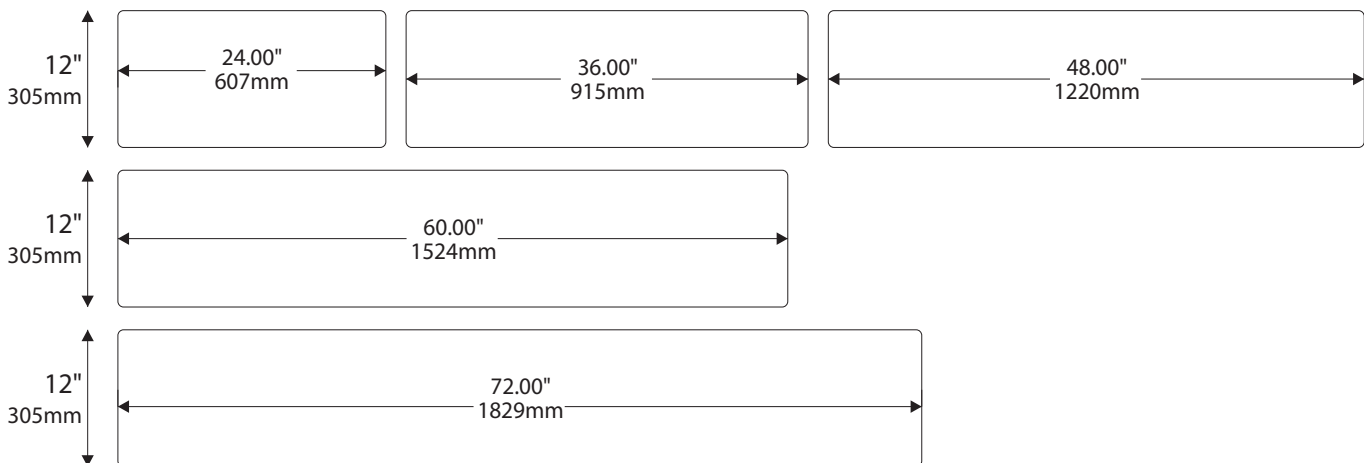

Room Identification with Window

- Window Sizes available from ½" (12mm) to 5.5" (140mm)
- Windows widths are typically 1" (25mm) less the sign width
- Edge to Edge windows are available in painted signs.
- All signs come standard with a finger notch for easy removal.

Letter

Legal

Ledger/Tabloid

IPC.1531/REV.3

Standard Sizes

Aspen Collection

Overhead Mounted

6" H / 153mm Overheads can accommodate up to (2) lines of 2" / 51mm Text

9" H / 229mm Overheads can accommodate up to (3) lines of 2" / 51mm Text

12" H / 305mm Overheads can accommodate up to (4) lines of 2" / 51mm Text

IPC.1531/REV.3

Standard Sizes

Aspen Collection

Projection Mounted