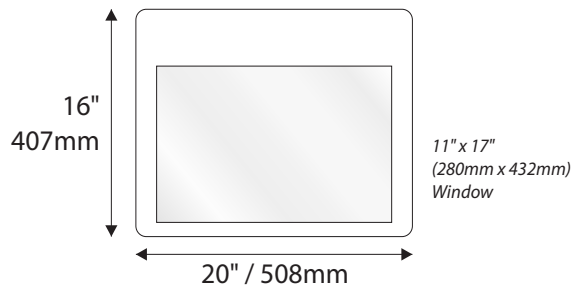

Ledger/Tabloid