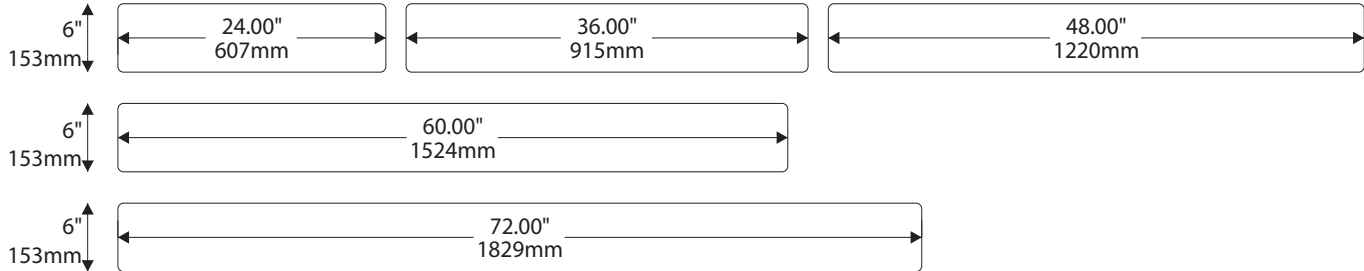

Letter

Legal

Ledger/Tabloid

IPC.1531/REV.3

Standard Sizes

Aspen Collection

Overhead Mounted

6" H / 153mm Overheads can accommodate up to (2) lines of 2" / 51mm Text

9" H / 229mm Overheads can accommodate up to (3) lines of 2" / 51mm Text

12" H / 305mm Overheads can accommodate up to (4) lines of 2" / 51mm Text

IPC.1531/REV.3

Standard Sizes

Aspen Collection

Projection Mounted