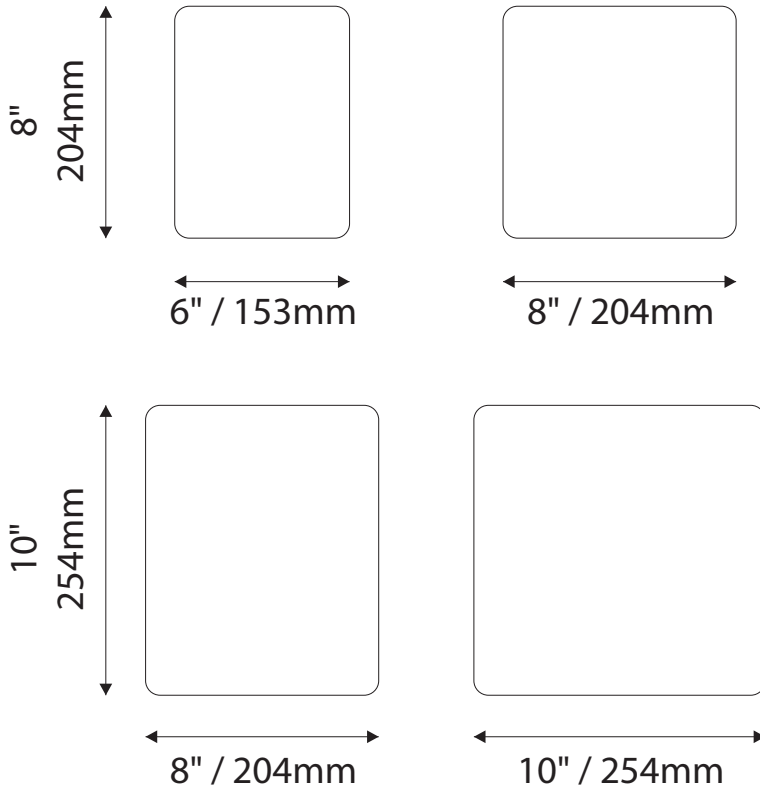

Standard Sizes

Aspen Collection

Informational / Directional

IPC.1531/REV.3

Standard Sizes

Aspen Collection

ADA Regulatory

Common Pictograms

Room Identification with Window

- Window Sizes available from ½" (12mm) to 5.5" (140mm)
- Windows widths are typically 1" (25mm) less the sign width
- Edge to Edge windows are available in painted signs.
- All signs come standard with a finger notch for easy removal.

Room Identification with Slider Display

- Slider Displays are available in height of 1" (25mm) , 1.5" (38mm) and 2" (51mm)
- Slider displays are 1" (25mm) less the sign width.
- Slider display are printed to match the finish of the sign face.
- All slider display text is permanent and can not be changed or updated.

9" H / 229mm Overheads can accommodate up to (3) lines of 2" / 51mm Text

12" H / 305mm Overheads can accommodate up to (4) lines of 2" / 51mm Text

IPC.1531/REV.3

Standard Sizes

Aspen Collection

Projection Mounted