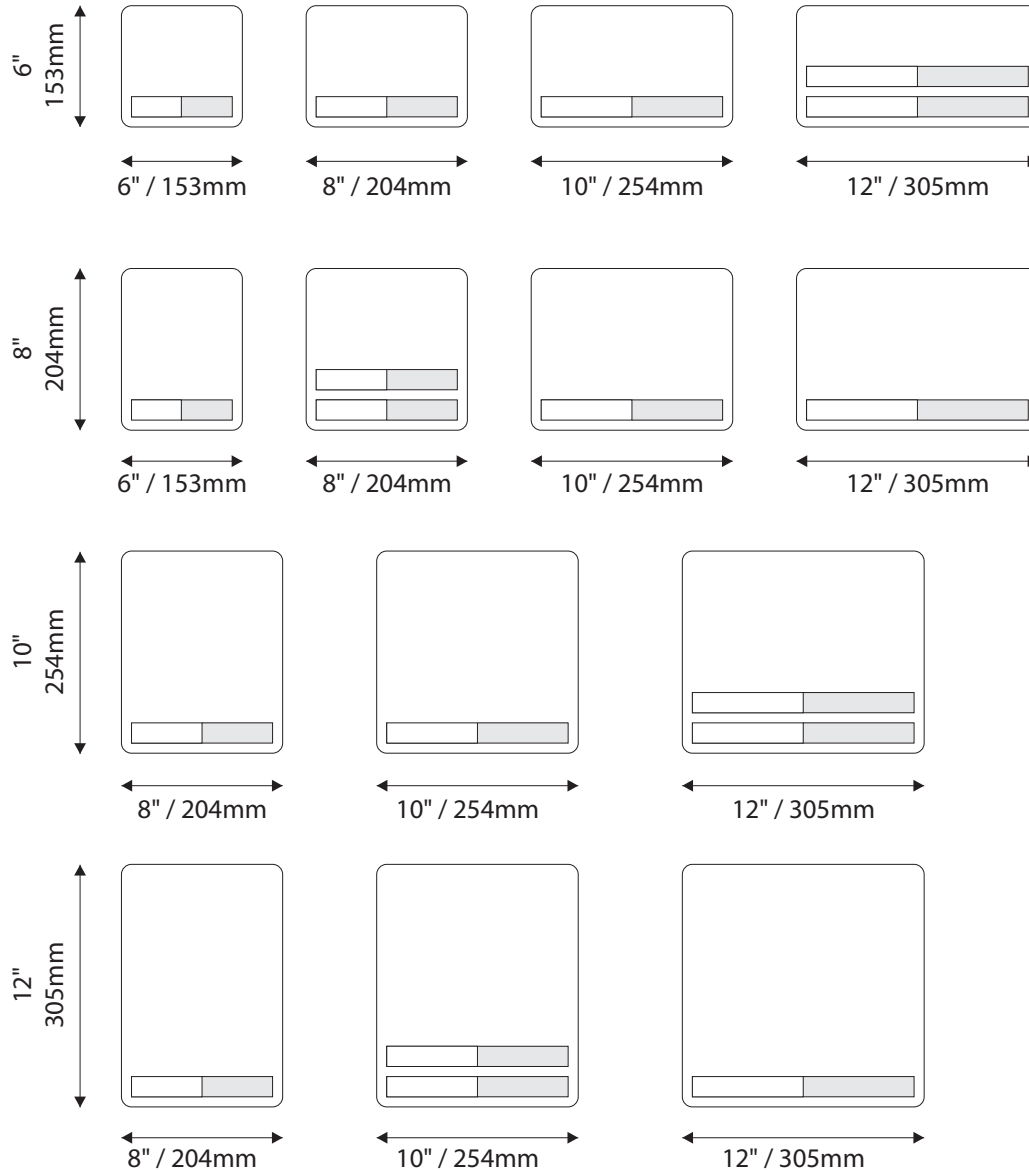

Room Identification with Window

- Window Sizes available from ½" (12mm) to 5.5" (140mm)
- Windows widths are typically 1" (25mm) less the sign width
- Edge to Edge windows are available in painted signs.
- All signs come standard with a finger notch for easy removal.

Room Identification with Slider Display

- Slider Displays are available in height of 1" (25mm) , 1.5" (38mm) and 2" (51mm)
- Slider displays are 1" (25mm) less the sign width.
- Slider display are printed to match the finish of the sign face.
- All slider display text is permanent and can not be changed or updated.

Letter

Legal

Ledger/Tabloid

IPC.1531/REV.3

Standard Sizes

Aspen Collection

Overhead Mounted

6" H / 153mm Overheads can accommodate up to (2) lines of 2" / 51mm Text

9" H / 229mm Overheads can accommodate up to (3) lines of 2" / 51mm Text

12" H / 305mm Overheads can accommodate up to (4) lines of 2" / 51mm Text

IPC.1531/REV.3

Standard Sizes

Aspen Collection

Projection Mounted