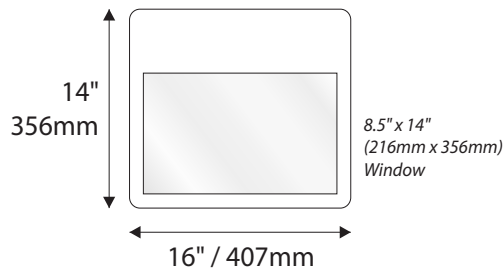

Room Identification with Window

- Window Sizes available from ½" (12mm) to 5.5" (140mm)
- Windows widths are typically 1" (25mm) less the sign width
- Edge to Edge windows are available in painted signs.
- All signs come standard with a finger notch for easy removal.

Room Identification with Slider Display

- Slider Displays are available in height of 1" (25mm) , 1.5" (38mm) and 2" (51mm)
- Slider displays are 1" (25mm) less the sign width.
- Slider display are printed to match the finish of the sign face.
- All slider display text is permanent and can not be changed or updated.

Letter

Legal

Ledger/Tabloid

IPC.1531/REV.3

Standard Sizes

Aspen Collection

Overhead Mounted

6" H / 153mm Overheads can accommodate up to (2) lines of 2" / 51mm Text

9" H / 229mm Overheads can accommodate up to (3) lines of 2" / 51mm Text

12" H / 305mm Overheads can accommodate up to (4) lines of 2" / 51mm Text

IPC.1531/REV.3

Standard Sizes

Aspen Collection

Projection Mounted