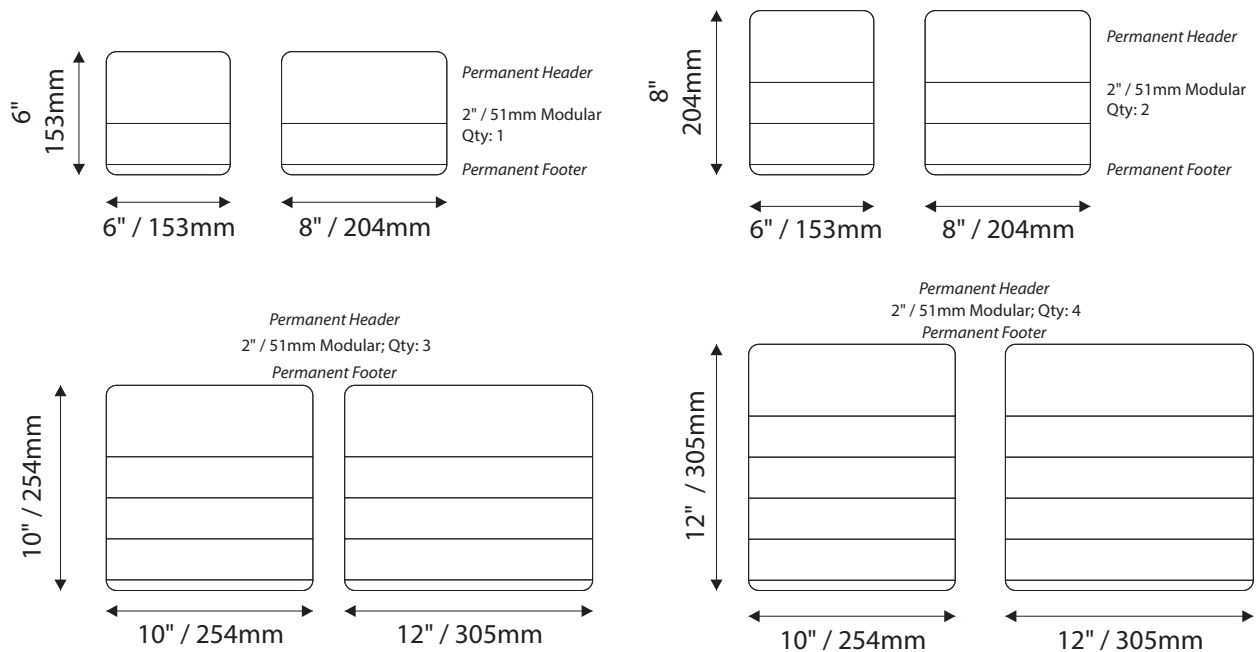

IPC.1531/REV.3

Standard Sizes

Aspen Collection

Room Identification with Modular - Palladium Rigid Vinyl Sheet

Room Identification with Modular - Photopoly/Digital Print

IPC.1531/REV.3

Standard Sizes

Aspen Collection

Room Identification with Window

- Window Sizes available from ½" (12mm) to 5.5" (140mm)
- Windows widths are typically 1" (25mm) less the sign width
- Edge to Edge windows are available in painted signs.
- All signs come standard with a finger notch for easy removal.

Room Identification with Slider Display

- Slider Displays are available in height of 1" (25mm) , 1.5" (38mm) and 2" (51mm)
- Slider displays are 1" (25mm) less the sign width.
- Slider display are printed to match the finish of the sign face.
- All slider display text is permanent and can not be changed or updated.

9" H / 229mm Overheads can accommodate up to (3) lines of 2" / 51mm Text

12" H / 305mm Overheads can accommodate up to (4) lines of 2" / 51mm Text

IPC.1531/REV.3

Standard Sizes

Aspen Collection

Projection Mounted