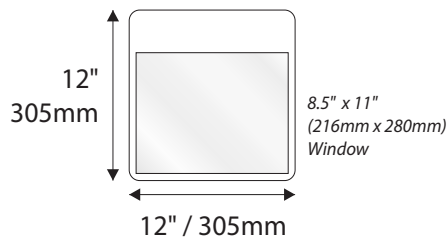

Room Identification with Window

- Window Sizes available from ½" (12mm) to 5.5" (140mm)
- Windows widths are typically 1" (25mm) less the sign width
- Edge to Edge windows are available in painted signs.
- All signs come standard with a finger notch for easy removal.

Room Identification with Slider Display

- Slider Displays are available in height of 1" (25mm) , 1.5" (38mm) and 2" (51mm)
- Slider displays are 1" (25mm) less the sign width.
- Slider display are printed to match the finish of the sign face.
- All slider display text is permanent and can not be changed or updated.

Letter

Legal

Ledger/Tabloid

IPC.1531/REV.3

Standard Sizes

Aspen Collection

Overhead Mounted

6" H / 153mm Overheads can accommodate up to (2) lines of 2" / 51mm Text

9" H / 229mm Overheads can accommodate up to (3) lines of 2" / 51mm Text

12" H / 305mm Overheads can accommodate up to (4) lines of 2" / 51mm Text

IPC.1531/REV.3

Standard Sizes

Aspen Collection

Projection Mounted