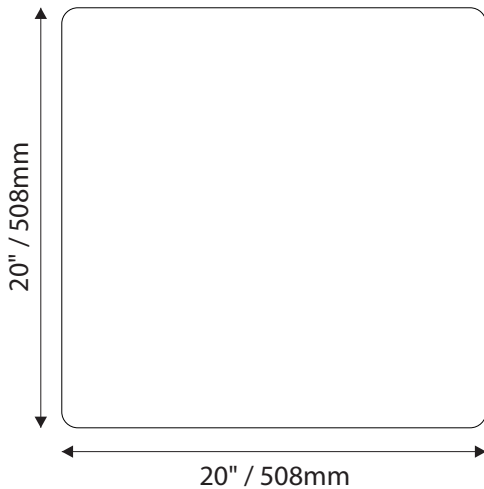

Standard Sizes

Aspen Collection

ADA Room Identification/Informational

IPC.1531/REV.3

Standard Sizes

Aspen Collection

Informational / Directional

IPC.1531/REV.3

Standard Sizes

Aspen Collection

Informational / Directional

IPC.1531/REV.3

Standard Sizes

Aspen Collection

ADA Regulatory

Common Pictograms

Room Identification with Window

- Window Sizes available from ½" (12mm) to 5.5" (140mm)
- Windows widths are typically 1" (25mm) less the sign width
- Edge to Edge windows are available in painted signs.
- All signs come standard with a finger notch for easy removal.

Room Identification with Slider Display

- Slider Displays are available in height of 1" (25mm) , 1.5" (38mm) and 2" (51mm)
- Slider displays are 1" (25mm) less the sign width.
- Slider display are printed to match the finish of the sign face.
- All slider display text is permanent and can not be changed or updated.