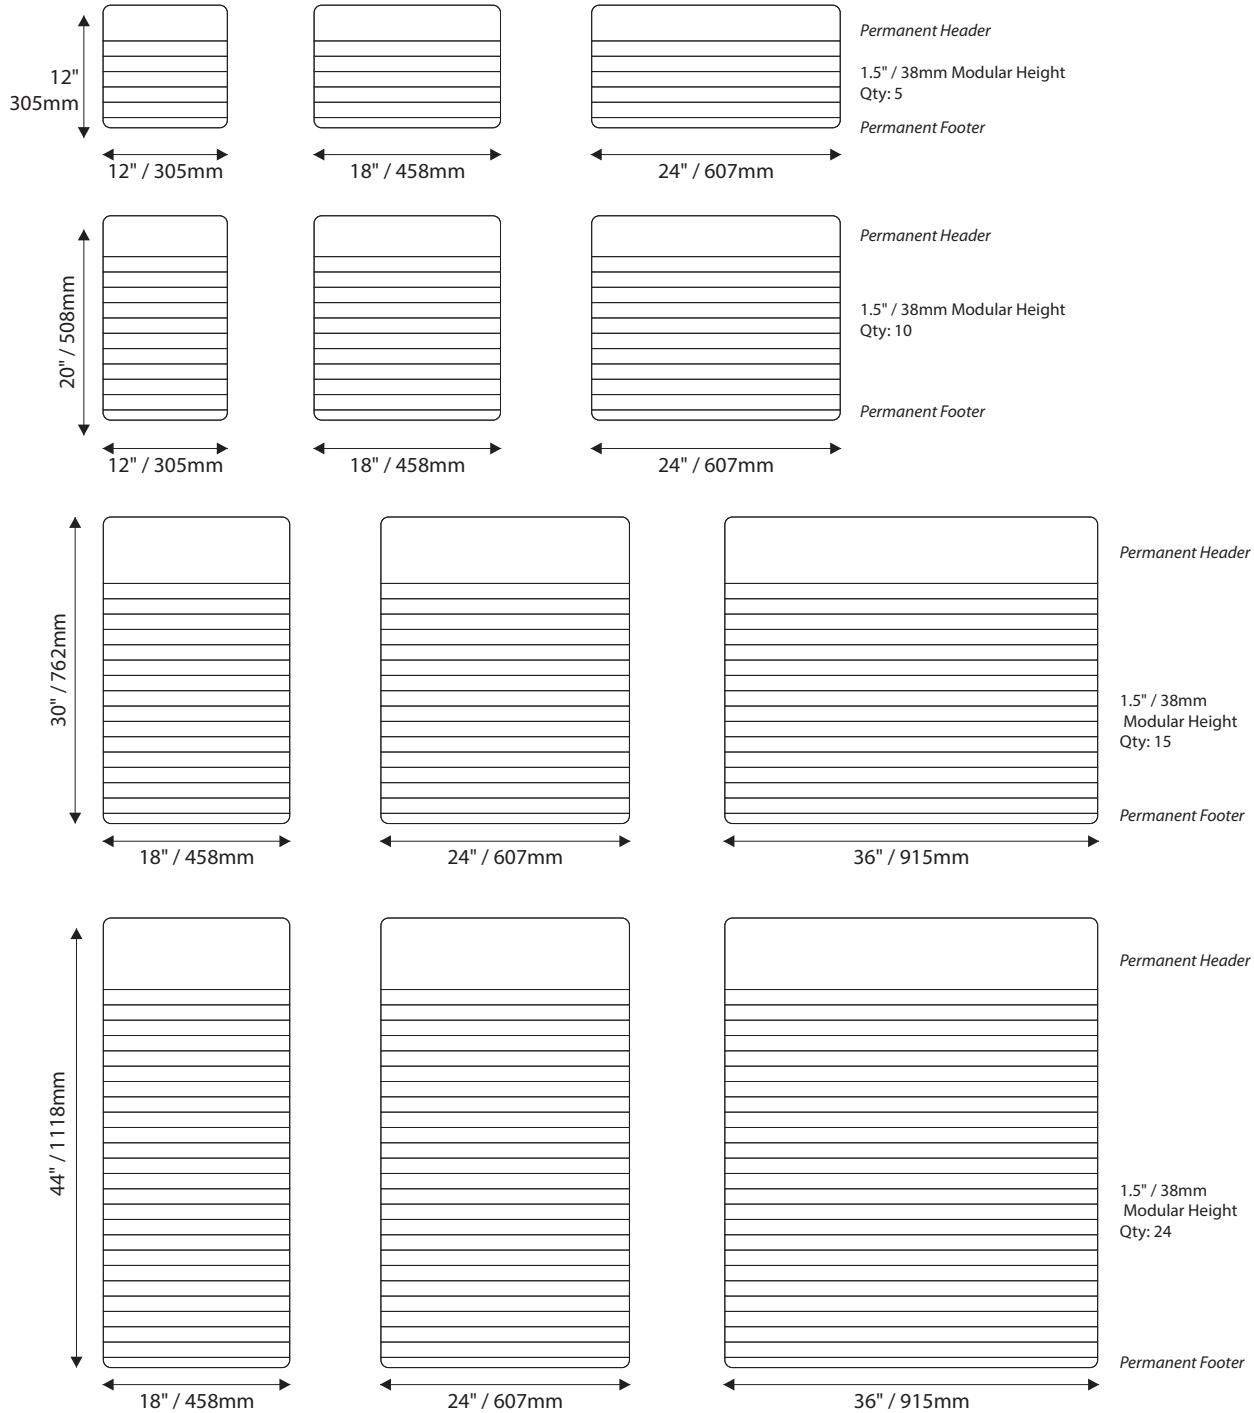

Standard Sizes

Aspen Collection

Directories - Digital Print

IPC.1531/REV.3