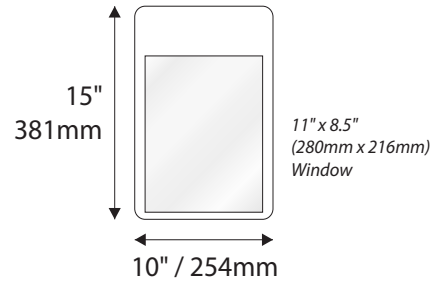

Standard Sizes

Aspen Collection

Informational Window Sign

Letter