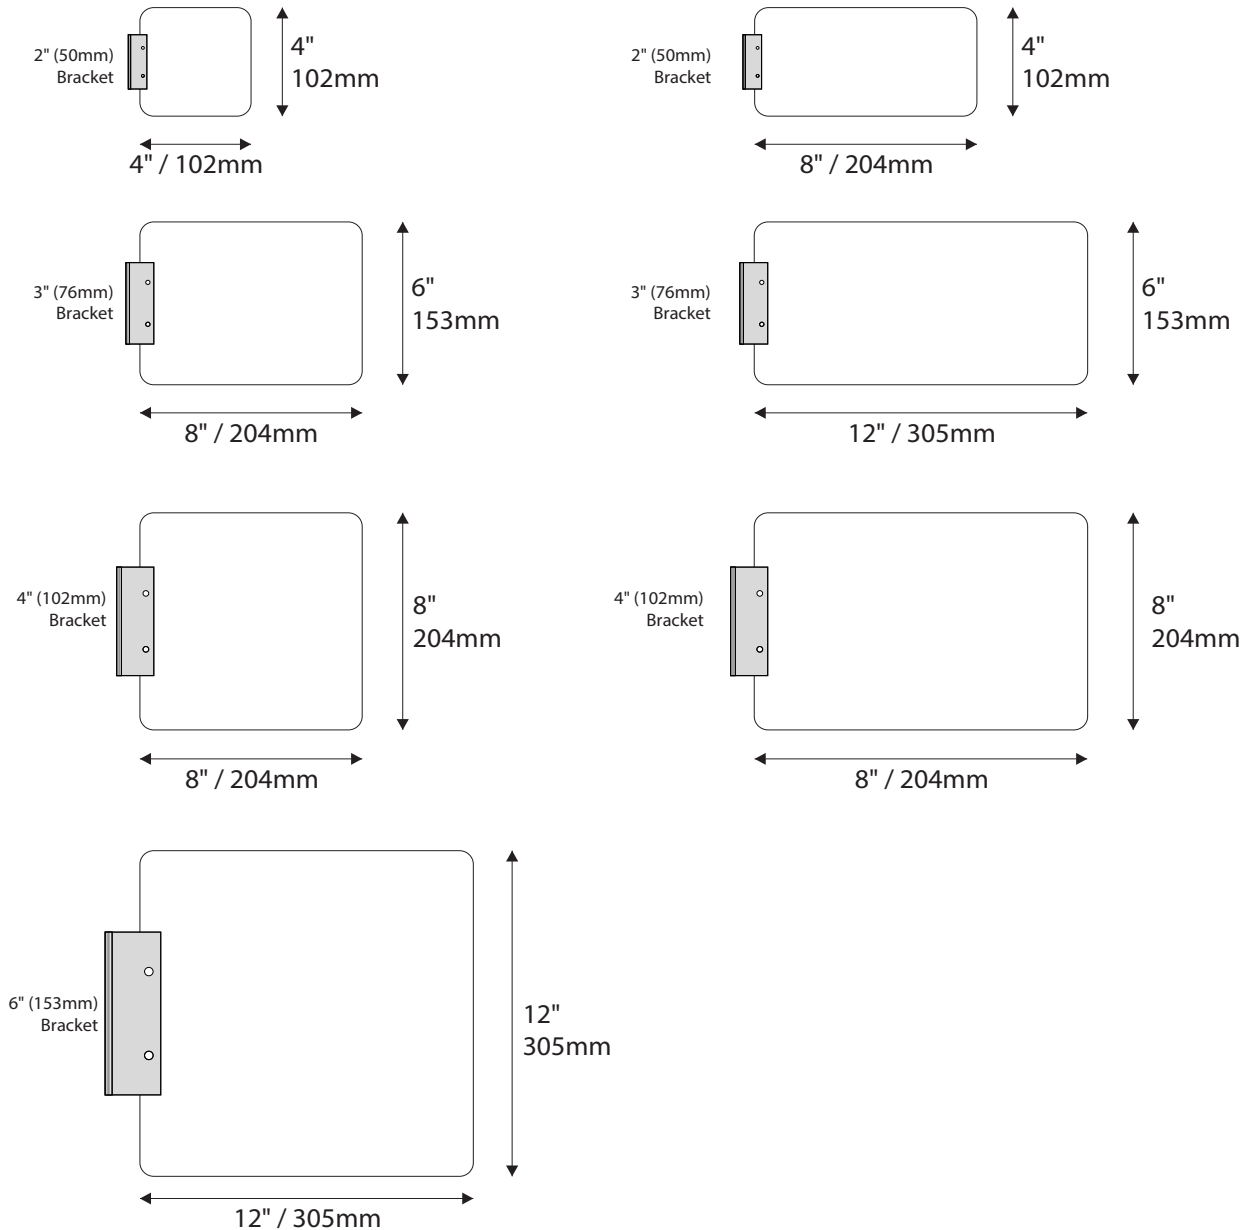

Room Identification with Window

- Window Sizes available from ½" (12mm) to 5.5" (140mm)
- Windows widths are typically 1" (25mm) less the sign width
- Edge to Edge windows are available in painted signs.
- All signs come standard with a finger notch for easy removal.

Letter

Legal

Ledger/Tabloid

IPC.1531/REV.3

Standard Sizes

Aspen Collection

Overhead Mounted

6" H / 153mm Overheads can accommodate up to (2) lines of 2" / 51mm Text

9" H / 229mm Overheads can accommodate up to (3) lines of 2" / 51mm Text

12" H / 305mm Overheads can accommodate up to (4) lines of 2" / 51mm Text

IPC.1531/REV.3

Standard Sizes

Aspen Collection

Projection Mounted

- All Projection Signs are double sided
- Alternate bracket sizes available upon request

IPC.1531/REV.3