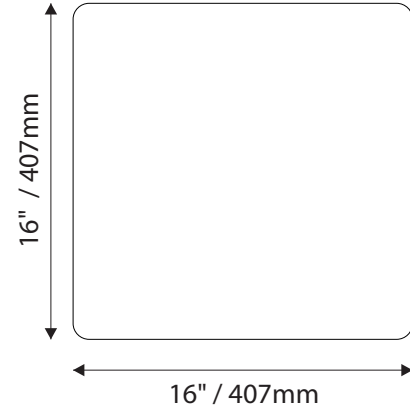

Standard Sizes

Aspen Collection

Informational / Directional

IPC.1531/REV.3