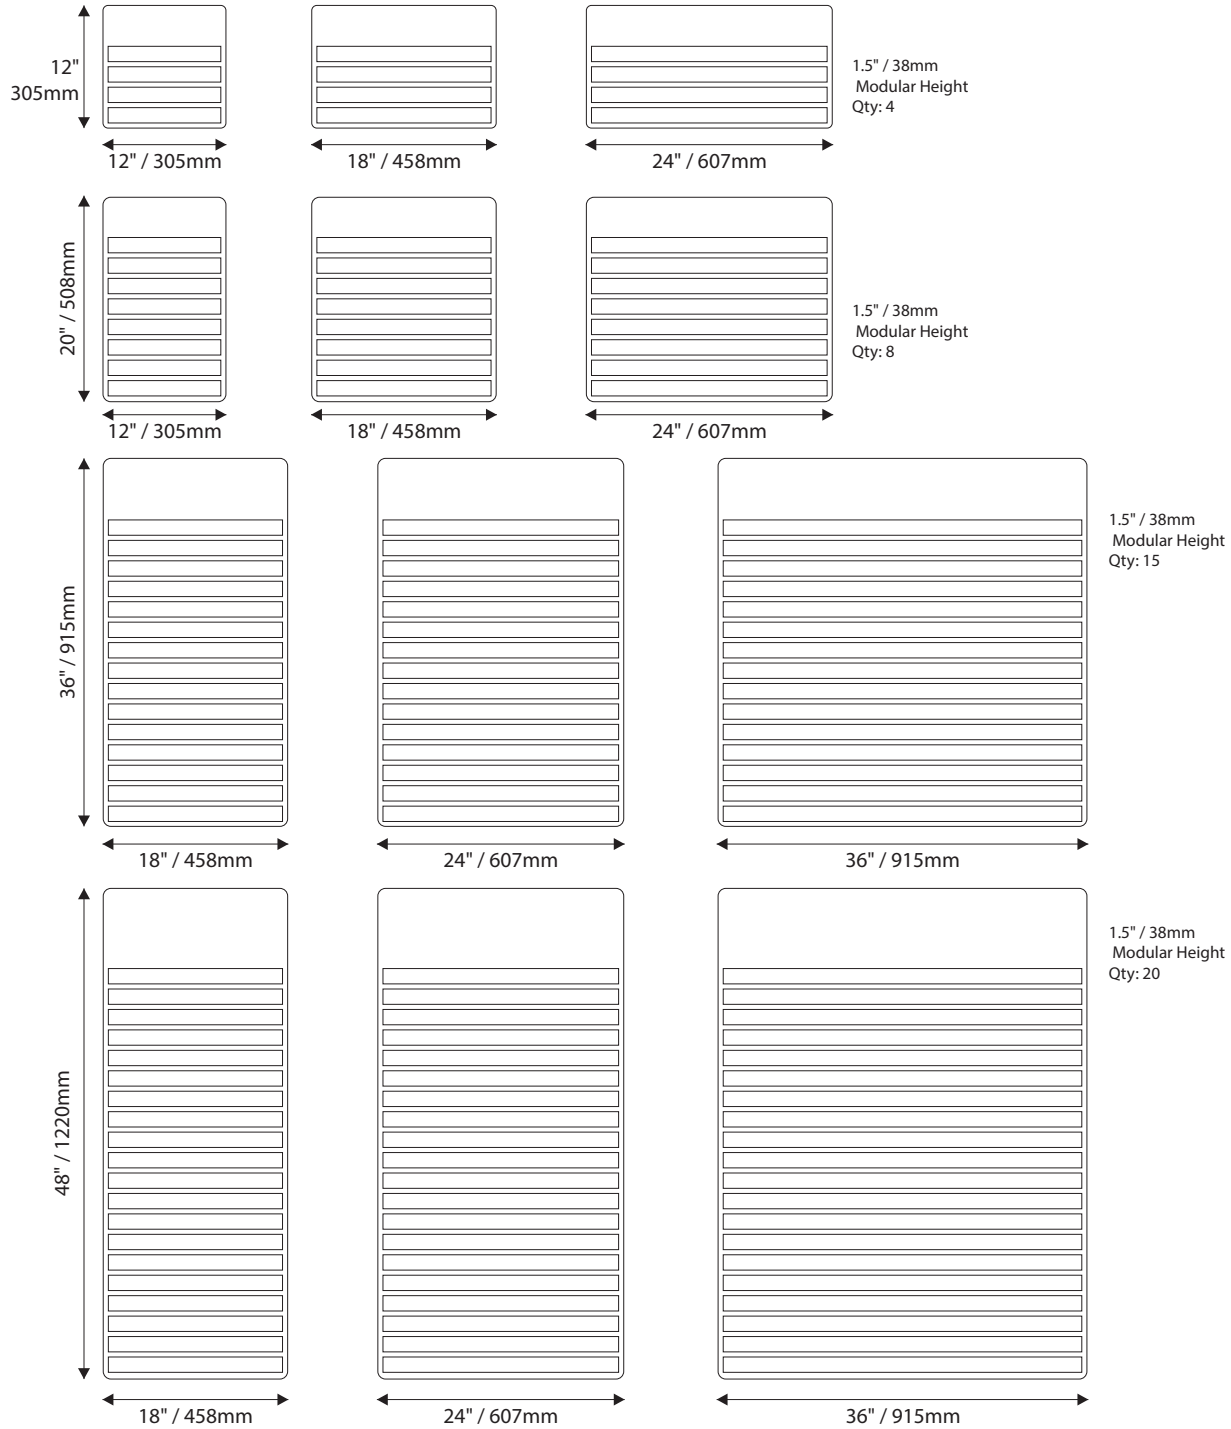

Standard Sizes

Aspen Collection

Directories - Palladium Rigid Vinyl Sheet

IPC.1531/REV.3