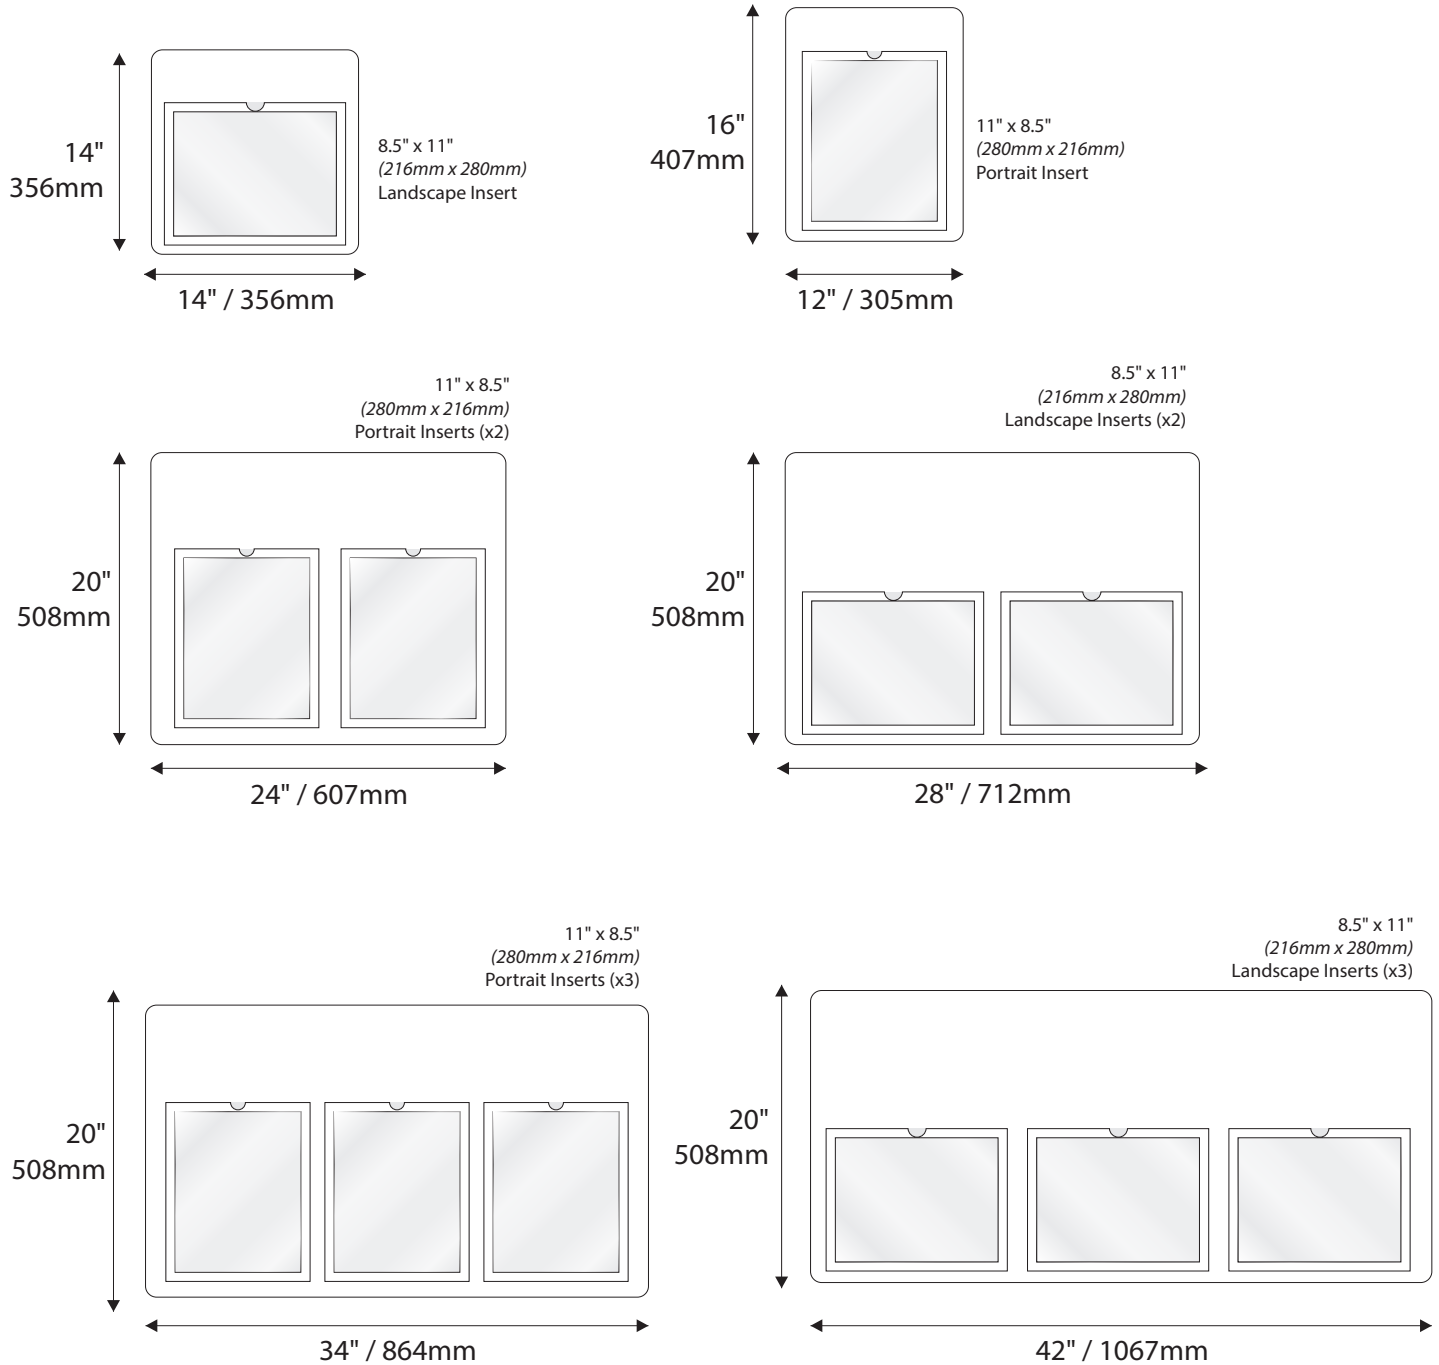

Standard Sizes

Aspen Collection

Magnetic Modular Windows

IPC.1531/REV.3