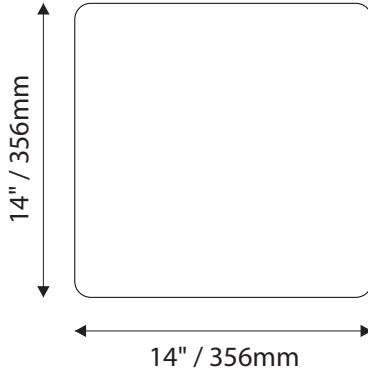

Standard Sizes

Aspen Collection

Informational / Directional

IPC.1531/REV.3