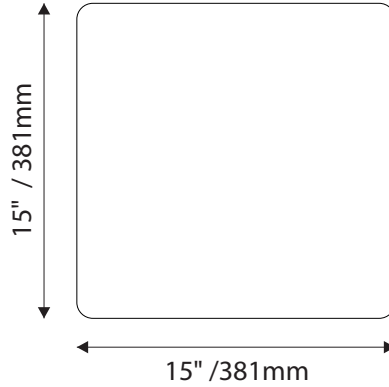

Standard Sizes

Aspen Collection

Informational / Directional

IPC.1531/REV.3