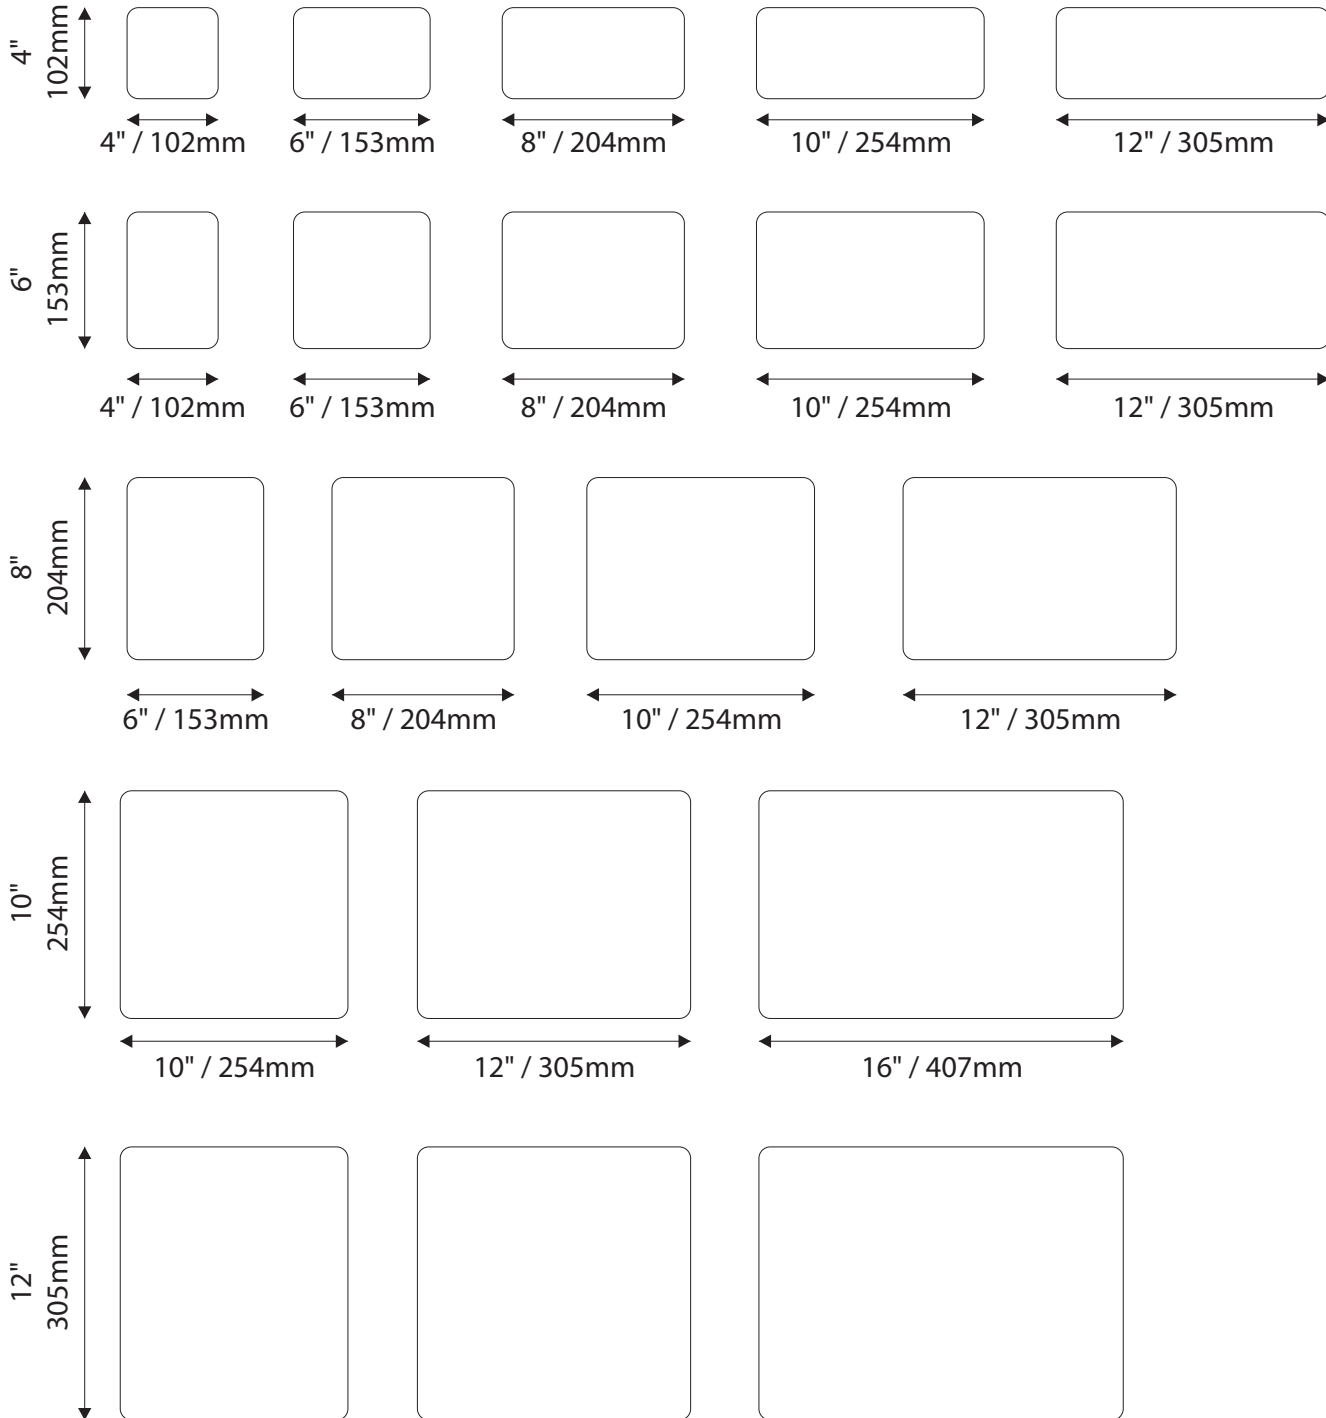

Standard Sizes

Aspen Collection

ADA Room Identification/Informational

IPC.1531/REV.3

Standard Sizes

Aspen Collection

Informational / Directional

IPC.1531/REV.3

Room Identification with Window

- Window Sizes available from ½" (12mm) to 5.5" (140mm)
- Windows widths are typically 1" (25mm) less the sign width
- Edge to Edge windows are available in painted signs.
- All signs come standard with a finger notch for easy removal.

Room Identification with Slider Display

- Slider Displays are available in height of 1" (25mm) , 1.5" (38mm) and 2" (51mm)
- Slider displays are 1" (25mm) less the sign width.
- Slider display are printed to match the finish of the sign face.
- All slider display text is permanent and can not be changed or updated.

9" H / 229mm Overheads can accommodate up to (3) lines of 2" / 51mm Text

12" H / 305mm Overheads can accommodate up to (4) lines of 2" / 51mm Text

IPC.1531/REV.3

Standard Sizes

Aspen Collection

Projection Mounted