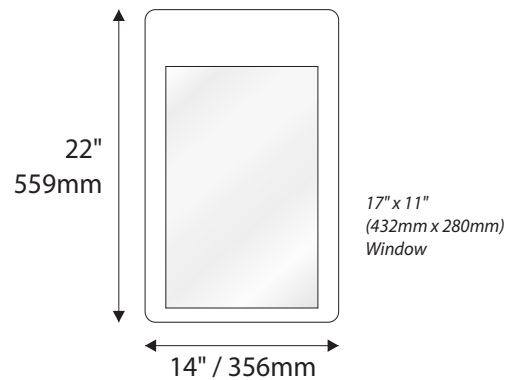

Ledger/Tabloid