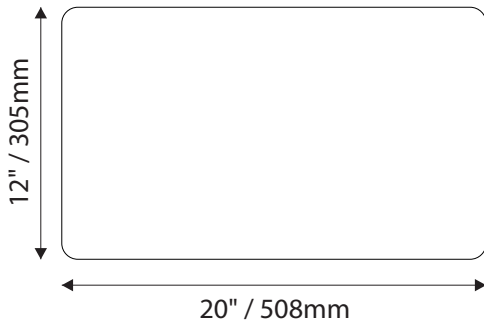

Standard Sizes

Aspen Collection

ADA Room Identification/Informational

IPC.1531/REV.3

Standard Sizes

Aspen Collection

Informational / Directional

IPC.1531/REV.3

Standard Sizes

Aspen Collection

Informational / Directional

IPC.1531/REV.3

Standard Sizes

Aspen Collection

ADA Regulatory

Common Pictograms

Room Identification with Window

- Window Sizes available from ½" (12mm) to 5.5" (140mm)
- Windows widths are typically 1" (25mm) less the sign width
- Edge to Edge windows are available in painted signs.
- All signs come standard with a finger notch for easy removal.

9" H / 229mm Overheads can accommodate up to (3) lines of 2" / 51mm Text

12" H / 305mm Overheads can accommodate up to (4) lines of 2" / 51mm Text

IPC.1531/REV.3

Standard Sizes

Aspen Collection

Projection Mounted