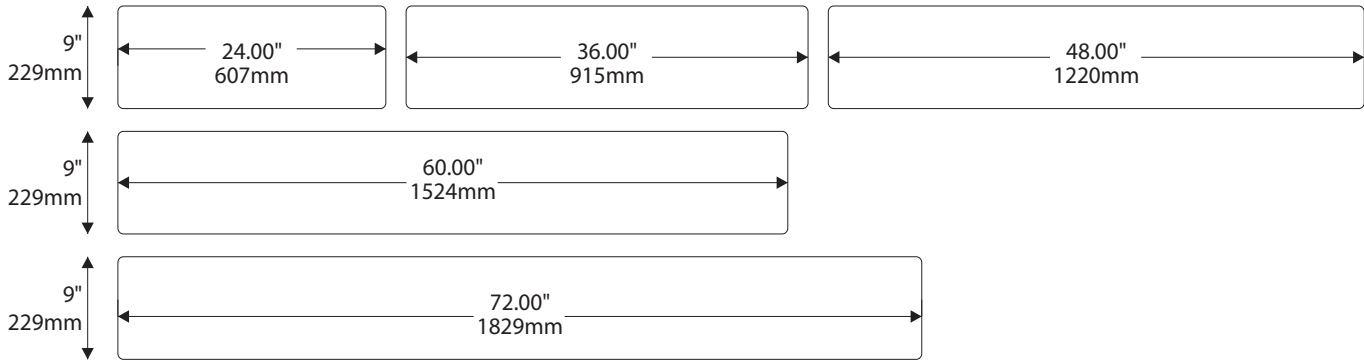

Letter

Legal

Ledger/Tabloid

IPC.1531/REV.3

Standard Sizes

Aspen Collection

Overhead Mounted

6" H / 153mm Overheads can accommodate up to (2) lines of 2" / 51mm Text

9" H / 229mm Overheads can accommodate up to (3) lines of 2" / 51mm Text

12" H / 305mm Overheads can accommodate up to (4) lines of 2" / 51mm Text

IPC.1531/REV.3

Standard Sizes

Aspen Collection

Projection Mounted