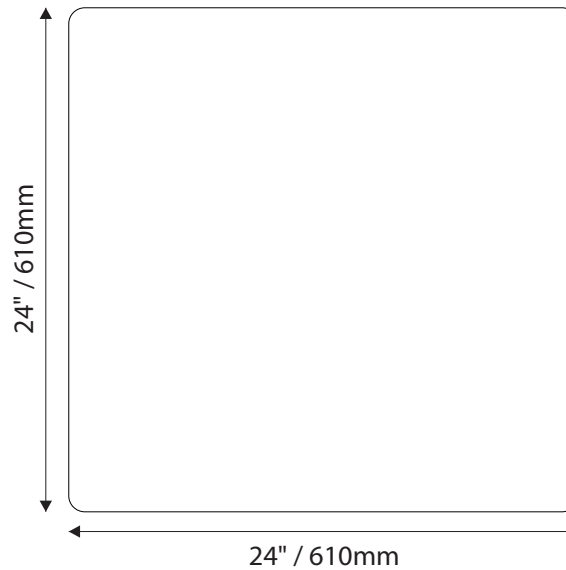

Standard Sizes

Aspen Collection

Informational / Directional

IPC.1531/REV.3