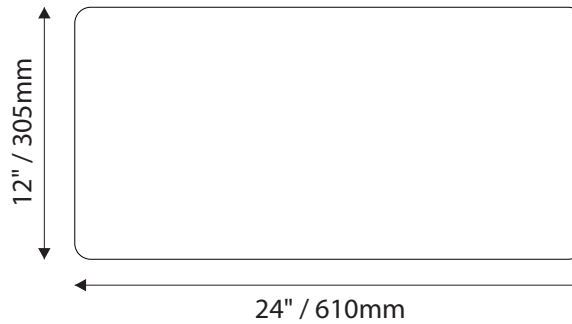

Standard Sizes

Aspen Collection

ADA Room Identification/Informational

IPC.1531/REV.3

Standard Sizes

Aspen Collection

Informational / Directional

IPC.1531/REV.3

Standard Sizes

Aspen Collection

Informational / Directional

IPC.1531/REV.3

Standard Sizes

Aspen Collection

ADA Regulatory

Common Pictograms

Room Identification with Window

- Window Sizes available from ½" (12mm) to 5.5" (140mm)
- Windows widths are typically 1" (25mm) less the sign width
- Edge to Edge windows are available in painted signs.
- All signs come standard with a finger notch for easy removal.

9" H / 229mm Overheads can accommodate up to (3) lines of 2" / 51mm Text

12" H / 305mm Overheads can accommodate up to (4) lines of 2" / 51mm Text

IPC.1531/REV.3

Standard Sizes

Aspen Collection

Projection Mounted