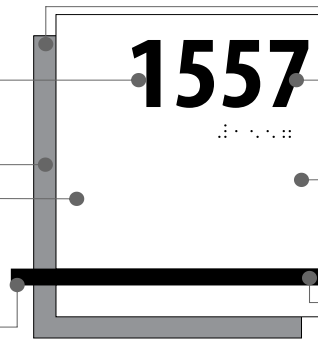

PHOTOPOLYMER FINISH OPTIONS

TEXT
Architectural
Signage Colors

FACE
InPro Standard Colors
Custom Paint Matches
WA/Formica Laminate Patterns
Digitally Printed Graphics

BACKPLATE
InPro Standard Colors
Custom Paint Matches
WA/Formica Laminate Patterns
3FORM Varia EcoResin
Digitally Printed Graphics

ACCENT
InPro Standard Colors
Custom Paint Matches
Colored Celtec

PRODUCTION OPTIONS

- Palladium Rigid Vinyl Sheet
- Digitally Printed Graphics
- Photopolymer

POPULAR SIZES

The size of these collection is defined by the H and W of the face, not the overall size of the sign. Reference Standard Collections sizes for all additional size options