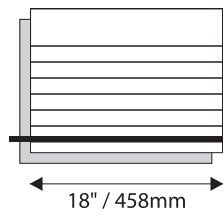

Room Identification with Window

- Window Sizes available from ½" (12mm) to 5.5" (140mm)
- Windows widths are typically 1" (25mm) less the sign width
- Edge to Edge windows are available in painted signs.
- All signs come standard with a finger notch for easy removal.

- InPro Corporation does not provide printed window inserts
- Ready to print Microsoft Word® templates are available for download at inprocorp.com/templates

Room Identification with Slider Display

- Slider Displays are available in height of 1" (25mm) , 1.5" (38mm) and 2" (51mm)
- Slider displays are 1" (25mm) less the sign width.
- Slider display are printed to match the finish of the sign face.
- All slider display text is permanent and can not be changed or updated.

Directories - Rigid Vinyl Sheet

1.5" / 38mm
Modular Height
Qty: 4

1.5" / 38mm
Modular Height
Qty: 8

1.5" / 38mm
Modular Height
Qty: 15

1.5" / 38mm
Modular Height
Qty: 20

Directories - Digital Print

Permanent Header
1.5" / 38mm Modular Height
Qty: 5
Permanent Footer

9"H/229mm Overheads can accommodate up to (3) lines of 2" / 51mm Text

12"H/305mm Overheads can accommodate up to (4) lines of 2" / 51mm Text

Projection (Flag) Mounted

- All Projection Signs are double sided
- Bracket size will vary depending on sign size