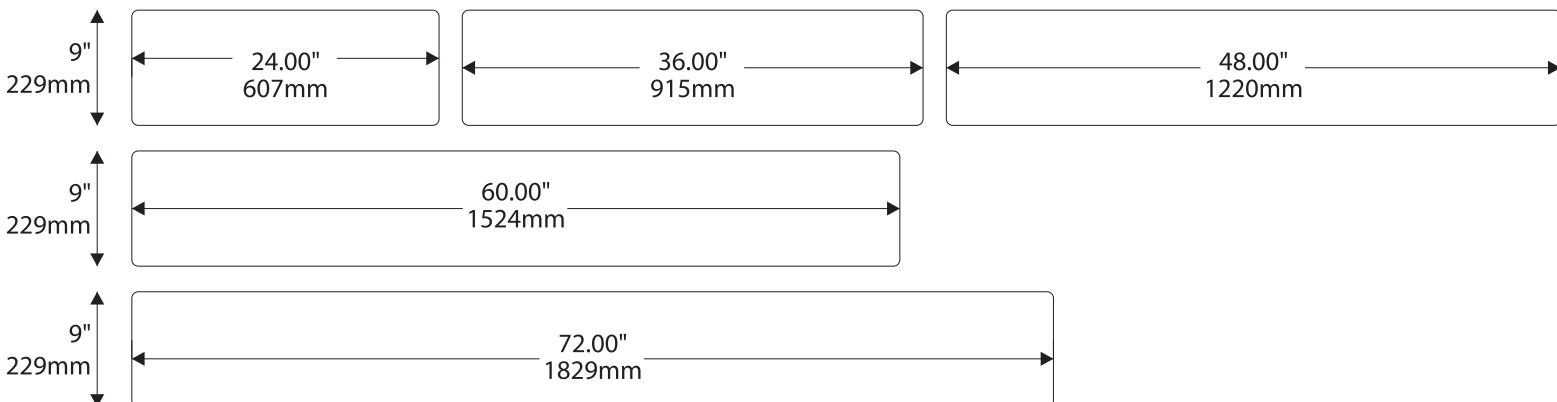

Room Identification with Window

- Window Sizes available from ½" (12mm) to 5.5" (140mm)
- Windows widths are typically 1" (25mm) less the sign width
- Edge to Edge windows are available in painted signs.
- All signs come standard with a finger notch for easy removal.

Permanent Header
1.5" / 38mm
Modular Height
Qty: 10
Permanent Footer

Permanent Header
1.5" / 38mm
Modular Height
Qty: 15
Permanent Footer

Permanent Header
1.5" / 38mm
Modular Height
Qty: 24
Permanent Footer

Modular Window Signs

Informational Window Sign

Letter

Legal

Ledger/Tabloid

Overhead (Ceiling) Mounted

Due to the nature of InPro's overhead track system, the Boston shape is not available

6" H/ 153mm Overheads can accommodate up to (2) lines of 2" / 51mm Text

9"H/229mm Overheads can accommodate up to (3) lines of 2" / 51mm Text

12"H/305mm Overheads can accommodate up to (4) lines of 2" / 51mm Text

Projection (Flag) Mounted

- All Projection Signs are double sided
- Bracket size will vary depending on sign size