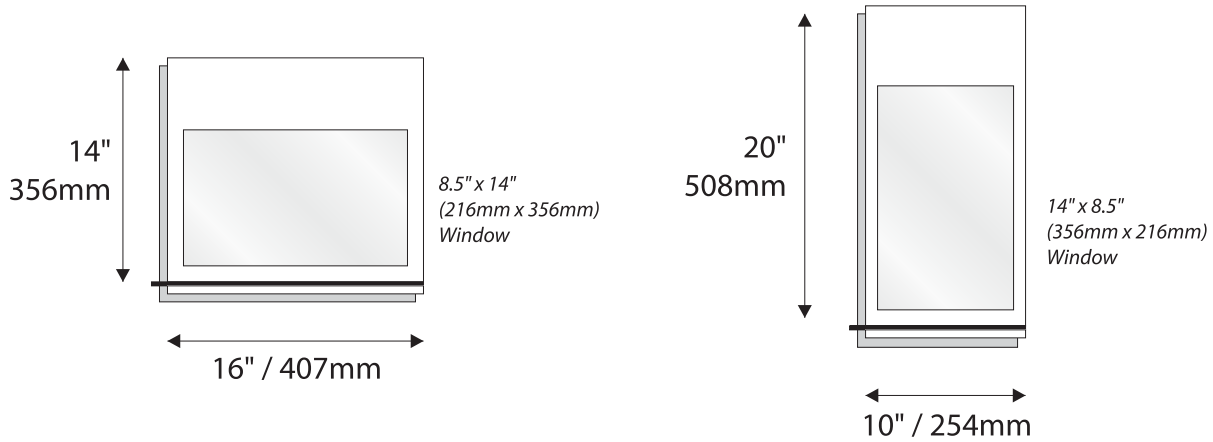

Room Identification with Window

- Window Sizes available from ½" (12mm) to 5.5" (140mm)
- Windows widths are typically 1" (25mm) less the sign width
- Edge to Edge windows are available in painted signs.
- All signs come standard with a finger notch for easy removal.

Directories - Rigid Vinyl Sheet

1.5" / 38mm
Modular Height
Qty: 4

1.5" / 38mm
Modular Height
Qty: 8

1.5" / 38mm
Modular Height
Qty: 15

1.5" / 38mm
Modular Height
Qty: 20

Directories - Digital Print

Permanent Header
1.5" / 38mm Modular Height
Qty: 5
Permanent Footer

Modular Window Signs

Informational Window Sign

Letter

Legal

Ledger/Tabloid

Overhead (Ceiling) Mounted

Due to the nature of InPro's overhead track system, the Boston shape is not available

6" H/ 153mm Overheads can accommodate up to (2) lines of 2" / 51mm Text

9"H/229mm Overheads can accommodate up to (3) lines of 2" / 51mm Text

12"H/305mm Overheads can accommodate up to (4) lines of 2" / 51mm Text

Projection (Flag) Mounted

- All Projection Signs are double sided
- Bracket size will vary depending on sign size