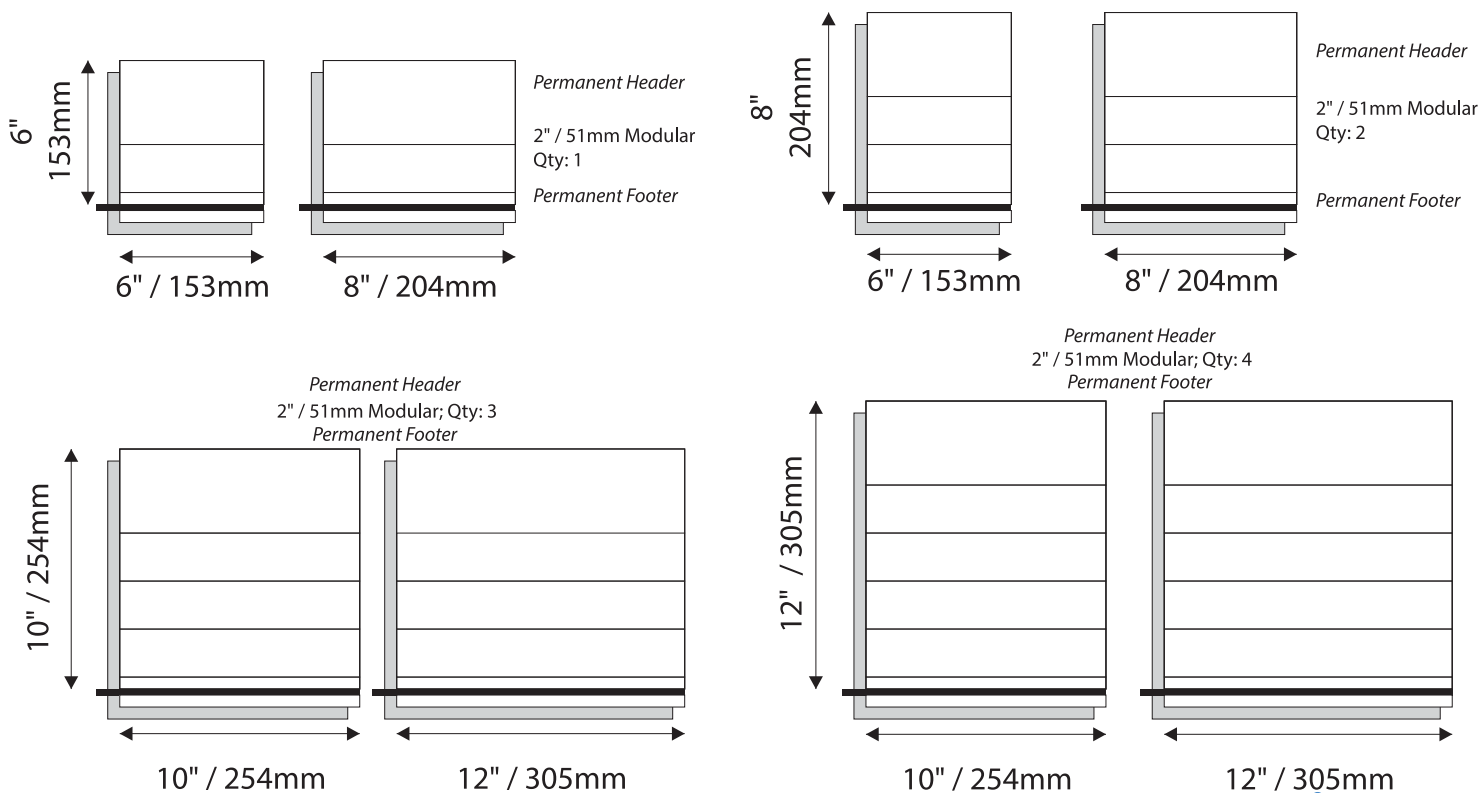

Room Identification with Window

- Window Sizes available from ½" (12mm) to 5.5" (140mm)
- Windows widths are typically 1" (25mm) less the sign width
- Edge to Edge windows are available in painted signs.
- All signs come standard with a finger notch for easy removal.

Directories - Rigid Vinyl Sheet

1.5" / 38mm
Modular Height
Qty: 4

1.5" / 38mm
Modular Height
Qty: 8

1.5" / 38mm
Modular Height
Qty: 15

1.5" / 38mm
Modular Height
Qty: 20

Directories - Digital Print

Permanent Header
1.5" / 38mm Modular Height
Qty: 5
Permanent Footer

Permanent Header
1.5" / 38mm
Modular Height
Qty: 10
Permanent Footer

Permanent Header
1.5" / 38mm
Modular Height
Qty: 15
Permanent Footer

Permanent Header
1.5" / 38mm
Modular Height
Qty: 24
Permanent Footer

9"H/229mm Overheads can accommodate up to (3) lines of 2" / 51mm Text

12"H/305mm Overheads can accommodate up to (4) lines of 2" / 51mm Text

Projection (Flag) Mounted

- All Projection Signs are double sided
- Bracket size will vary depending on sign size