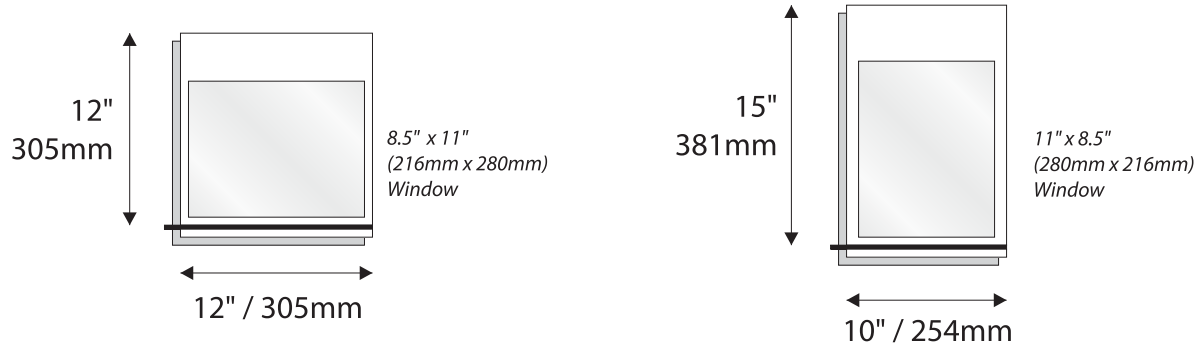

Informational Window Sign

Letter