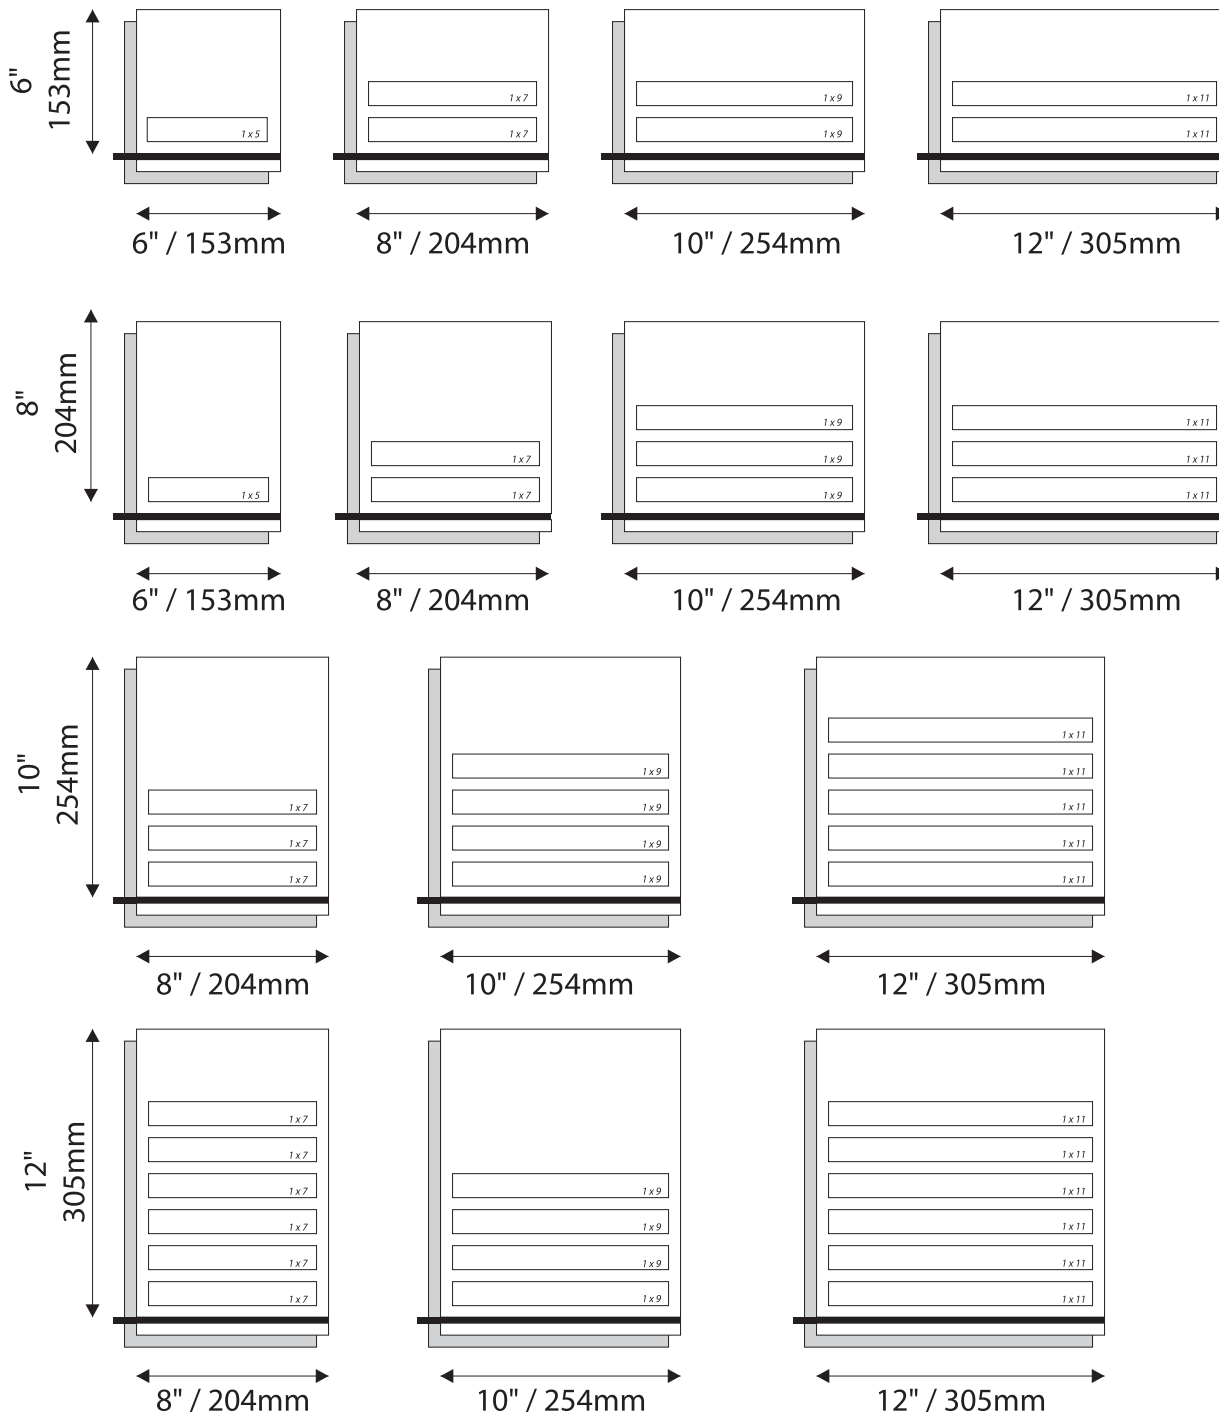

ADA Room Identification/Informational

Informational / Directional

Informational / Directional

ADA Regulatory

Common Pictograms

Room Identification with Modular - Rigid Vinyl Sheet

Room Identification with Modular - Photopoly/Digital Print

Room Identification with Window

- Window Sizes available from ½" (12mm) to 5.5" (140mm)
- Windows widths are typically 1" (25mm) less the sign width
- Edge to Edge windows are available in painted signs.
- All signs come standard with a finger notch for easy removal.

- InPro Corporation does not provide printed window inserts
- Ready to print Microsoft Word® templates are available for download at inprocorp.com/templates

Room Identification with Slider Display

- Slider Displays are available in height of 1" (25mm) , 1.5" (38mm) and 2" (51mm)
- Slider displays are 1" (25mm) less the sign width.
- Slider display are printed to match the finish of the sign face.
- All slider display text is permanent and can not be changed or updated.

9"H/229mm Overheads can accommodate up to (3) lines of 2" / 51mm Text

12"H/305mm Overheads can accommodate up to (4) lines of 2" / 51mm Text

Projection (Flag) Mounted

- All Projection Signs are double sided
- Bracket size will vary depending on sign size