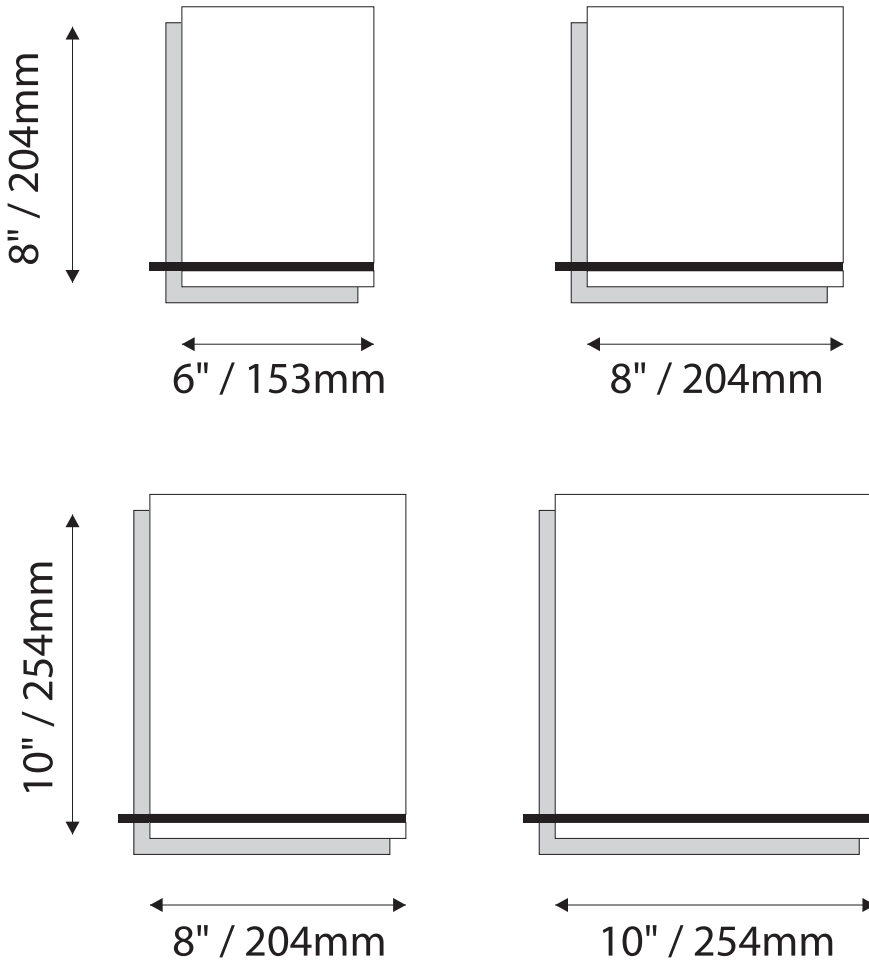

ADA Regulatory