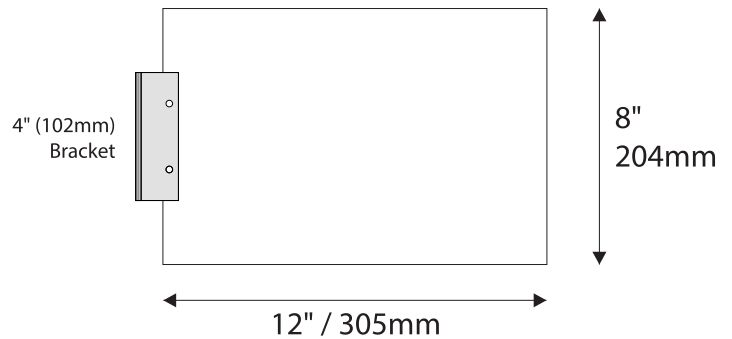

Room Identification with Window

- Window Sizes available from ½" (12mm) to 5.5" (140mm)
- Windows widths are typically 1" (25mm) less the sign width
- Edge to Edge windows are available in painted signs.
- All signs come standard with a finger notch for easy removal.

Permanent Header
1.5" / 38mm
Modular Height
Qty: 10
Permanent Footer

Permanent Header
1.5" / 38mm
Modular Height
Qty: 15
Permanent Footer

Permanent Header
1.5" / 38mm
Modular Height
Qty: 24
Permanent Footer

Modular Window Signs

Informational Window Sign

Letter

Legal

Ledger/Tabloid

Overhead (Ceiling) Mounted

Due to the nature of InPro's overhead track system, the Boston shape is not available

6" H/ 153mm Overheads can accommodate up to (2) lines of 2" / 51mm Text

9"H/229mm Overheads can accommodate up to (3) lines of 2" / 51mm Text

12"H/305mm Overheads can accommodate up to (4) lines of 2" / 51mm Text

Projection (Flag) Mounted

- All Projection Signs are double sided
- Bracket size will vary depending on sign size