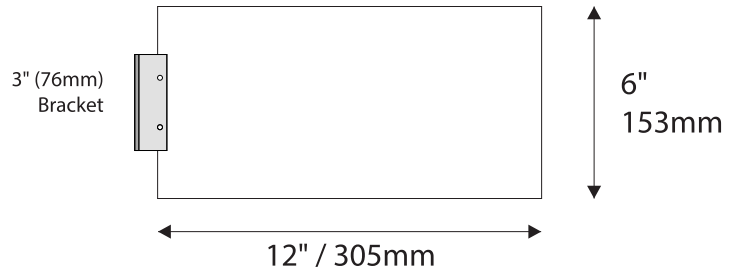

Room Identification with Window

- Window Sizes available from ½" (12mm) to 5.5" (140mm)
- Windows widths are typically 1" (25mm) less the sign width
- Edge to Edge windows are available in painted signs.
- All signs come standard with a finger notch for easy removal.

Directories - Rigid Vinyl Sheet

1.5" / 38mm
Modular Height
Qty: 4

1.5" / 38mm
Modular Height
Qty: 8

1.5" / 38mm
Modular Height
Qty: 15

1.5" / 38mm
Modular Height
Qty: 20

Directories - Digital Print

Permanent Header
1.5" / 38mm Modular Height
Qty: 5
Permanent Footer

Modular Window Signs

Informational Window Sign

Letter

Legal

Ledger/Tabloid

Overhead (Ceiling) Mounted

Due to the nature of InPro's overhead track system, the Boston shape is not available

6" H/ 153mm Overheads can accommodate up to (2) lines of 2" / 51mm Text

9"H/229mm Overheads can accommodate up to (3) lines of 2" / 51mm Text

12"H/305mm Overheads can accommodate up to (4) lines of 2" / 51mm Text

Projection (Flag) Mounted

- All Projection Signs are double sided
- Bracket size will vary depending on sign size