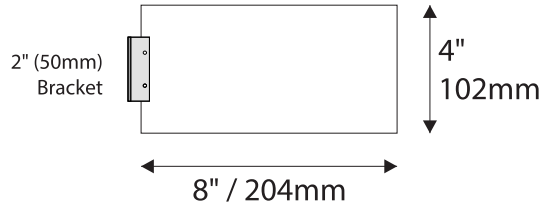

Room Identification with Window

- Window Sizes available from ½" (12mm) to 5.5" (140mm)
- Windows widths are typically 1" (25mm) less the sign width
- Edge to Edge windows are available in painted signs.
- All signs come standard with a finger notch for easy removal.

Directories - Rigid Vinyl Sheet

1.5" / 38mm
Modular Height
Qty: 4

1.5" / 38mm
Modular Height
Qty: 8

1.5" / 38mm
Modular Height
Qty: 15

1.5" / 38mm
Modular Height
Qty: 20

Directories - Digital Print

Permanent Header
1.5" / 38mm Modular Height
Qty: 5
Permanent Footer

Modular Window Signs

Informational Window Sign

Letter

Legal

Ledger/Tabloid

Overhead (Ceiling) Mounted

Due to the nature of InPro's overhead track system, the Boston shape is not available

6" H/ 153mm Overheads can accommodate up to (2) lines of 2" / 51mm Text

9"H/229mm Overheads can accommodate up to (3) lines of 2" / 51mm Text

12"H/305mm Overheads can accommodate up to (4) lines of 2" / 51mm Text

Projection (Flag) Mounted

- All Projection Signs are double sided
- Bracket size will vary depending on sign size