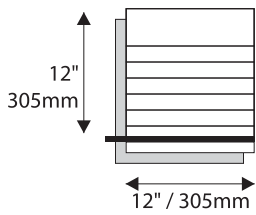

Room Identification with Window

- Window Sizes available from ½" (12mm) to 5.5" (140mm)
- Windows widths are typically 1" (25mm) less the sign width
- Edge to Edge windows are available in painted signs.
- All signs come standard with a finger notch for easy removal.

Directories - Rigid Vinyl Sheet

1.5" / 38mm
Modular Height
Qty: 4

1.5" / 38mm
Modular Height
Qty: 8

1.5" / 38mm
Modular Height
Qty: 15

1.5" / 38mm
Modular Height
Qty: 20

Directories - Digital Print

Permanent Header
1.5" / 38mm Modular Height
Qty: 5
Permanent Footer

Permanent Header
1.5" / 38mm
Modular Height
Qty: 10
Permanent Footer

Permanent Header
1.5" / 38mm
Modular Height
Qty: 15
Permanent Footer

Permanent Header
1.5" / 38mm
Modular Height
Qty: 24
Permanent Footer

9"H/229mm Overheads can accommodate up to (3) lines of 2" / 51mm Text

12"H/305mm Overheads can accommodate up to (4) lines of 2" / 51mm Text

Projection (Flag) Mounted

- All Projection Signs are double sided
- Bracket size will vary depending on sign size