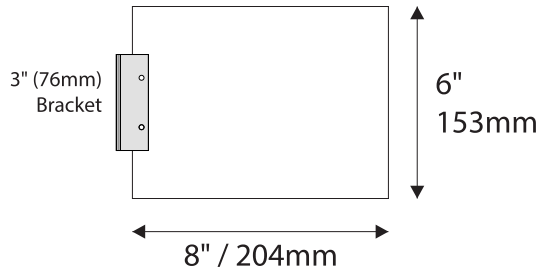

Room Identification with Window

- Window Sizes available from ½" (12mm) to 5.5" (140mm)
- Windows widths are typically 1" (25mm) less the sign width
- Edge to Edge windows are available in painted signs.
- All signs come standard with a finger notch for easy removal.

Directories - Rigid Vinyl Sheet

1.5" / 38mm
Modular Height
Qty: 4

1.5" / 38mm
Modular Height
Qty: 8

1.5" / 38mm
Modular Height
Qty: 15

1.5" / 38mm
Modular Height
Qty: 20

Directories - Digital Print

Permanent Header
1.5" / 38mm Modular Height
Qty: 5
Permanent Footer

Modular Window Signs

Informational Window Sign

Letter

Legal

Ledger/Tabloid

Overhead (Ceiling) Mounted

Due to the nature of InPro's overhead track system, the Boston shape is not available

6" H/ 153mm Overheads can accommodate up to (2) lines of 2" / 51mm Text

9"H/229mm Overheads can accommodate up to (3) lines of 2" / 51mm Text

12"H/305mm Overheads can accommodate up to (4) lines of 2" / 51mm Text

Projection (Flag) Mounted

- All Projection Signs are double sided
- Bracket size will vary depending on sign size