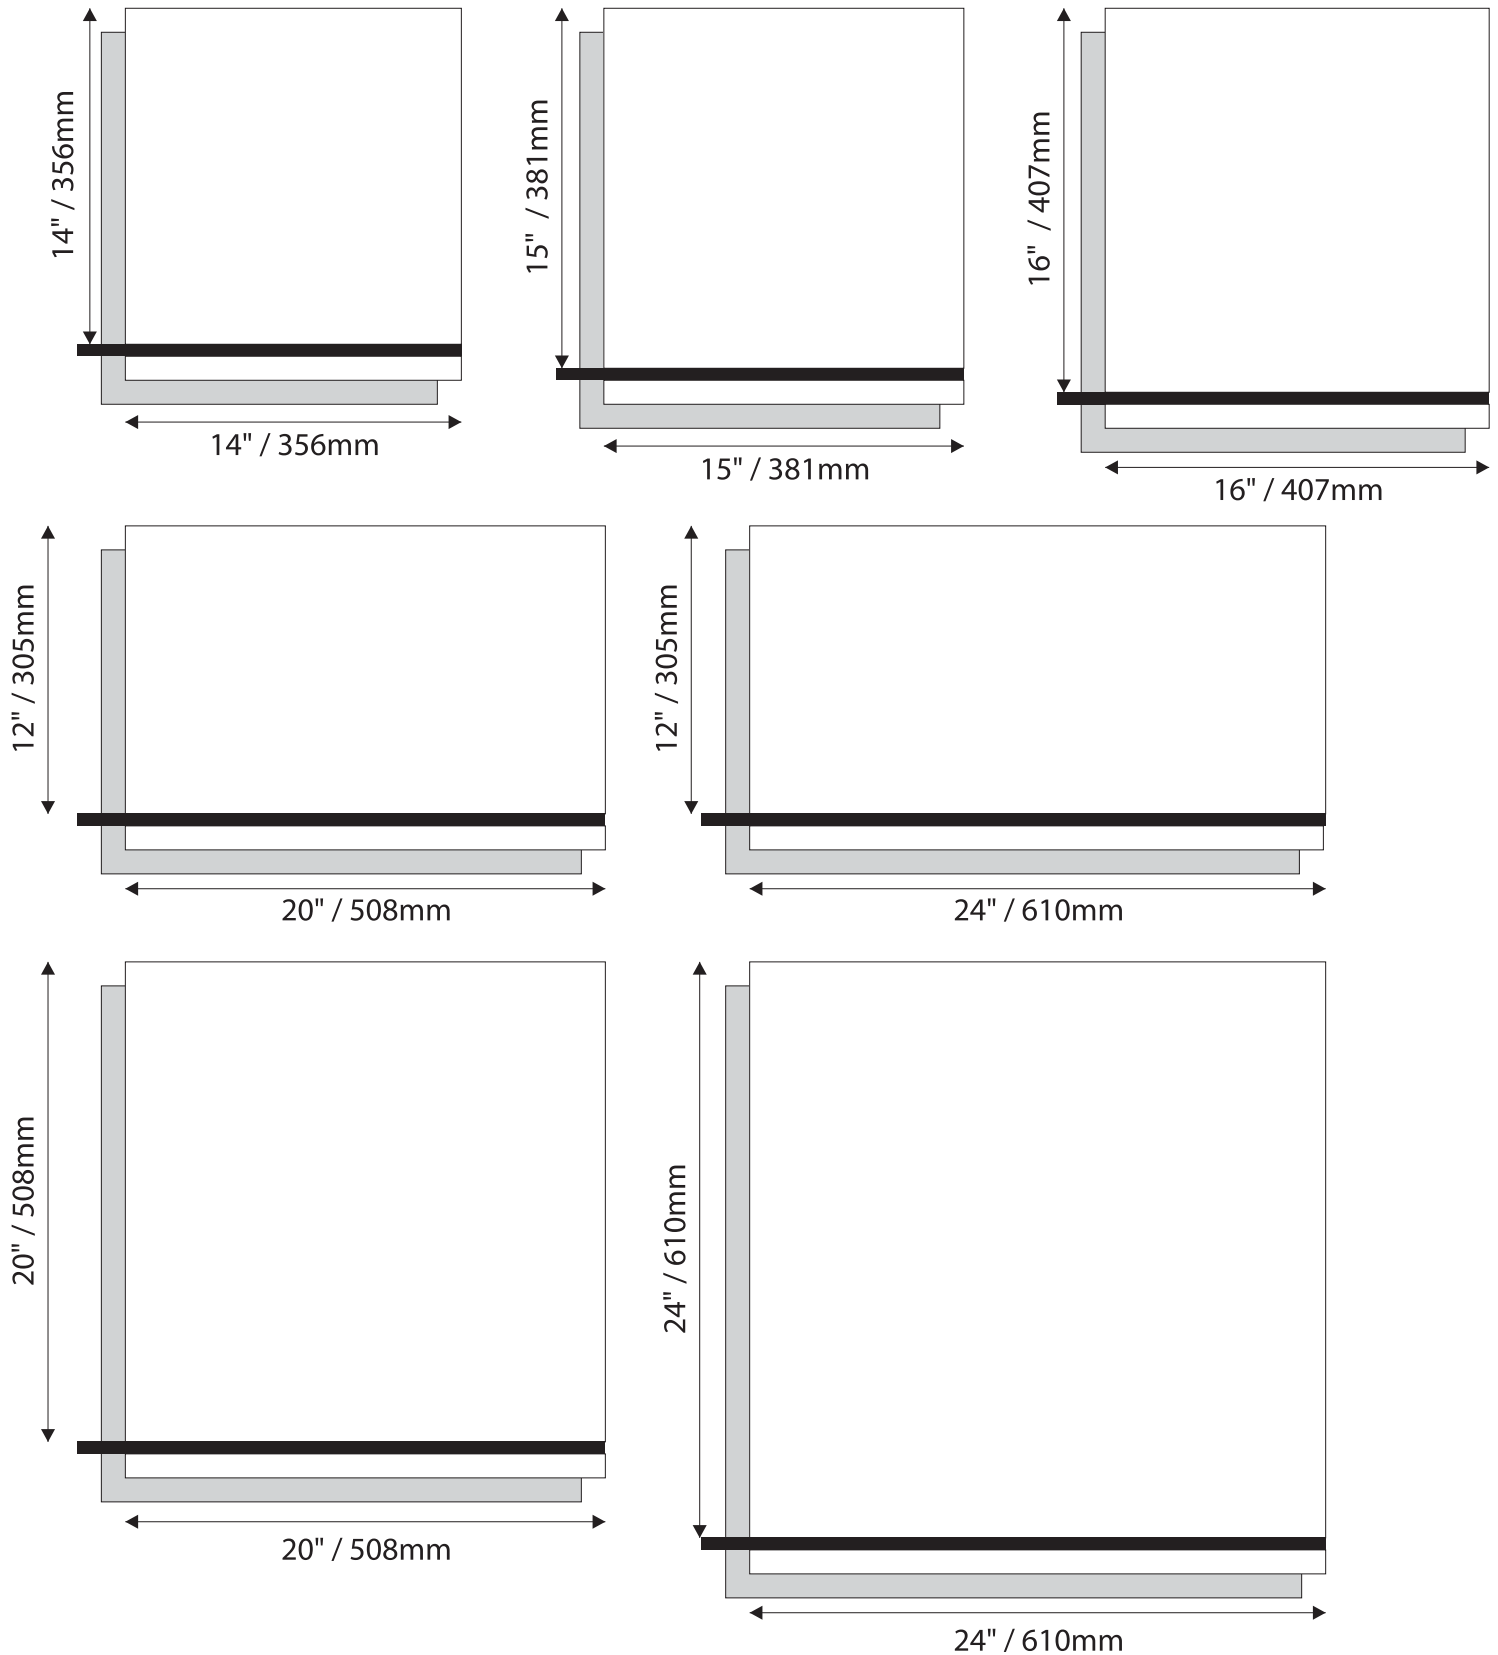

ADA Room Identification/Informational

Informational / Directional

Informational / Directional

ADA Regulatory

Common Pictograms

Room Identification with Modular - Rigid Vinyl Sheet

Room Identification with Modular - Photopoly/Digital Print

Room Identification with Window

- Window Sizes available from ½" (12mm) to 5.5" (140mm)
- Windows widths are typically 1" (25mm) less the sign width
- Edge to Edge windows are available in painted signs.
- All signs come standard with a finger notch for easy removal.

Permanent Header
1.5" / 38mm
Modular Height
Qty: 10
Permanent Footer

Permanent Header
1.5" / 38mm
Modular Height
Qty: 15
Permanent Footer

Permanent Header
1.5" / 38mm
Modular Height
Qty: 24
Permanent Footer

9"H/229mm Overheads can accommodate up to (3) lines of 2" / 51mm Text

12"H/305mm Overheads can accommodate up to (4) lines of 2" / 51mm Text

Projection (Flag) Mounted

- All Projection Signs are double sided
- Bracket size will vary depending on sign size