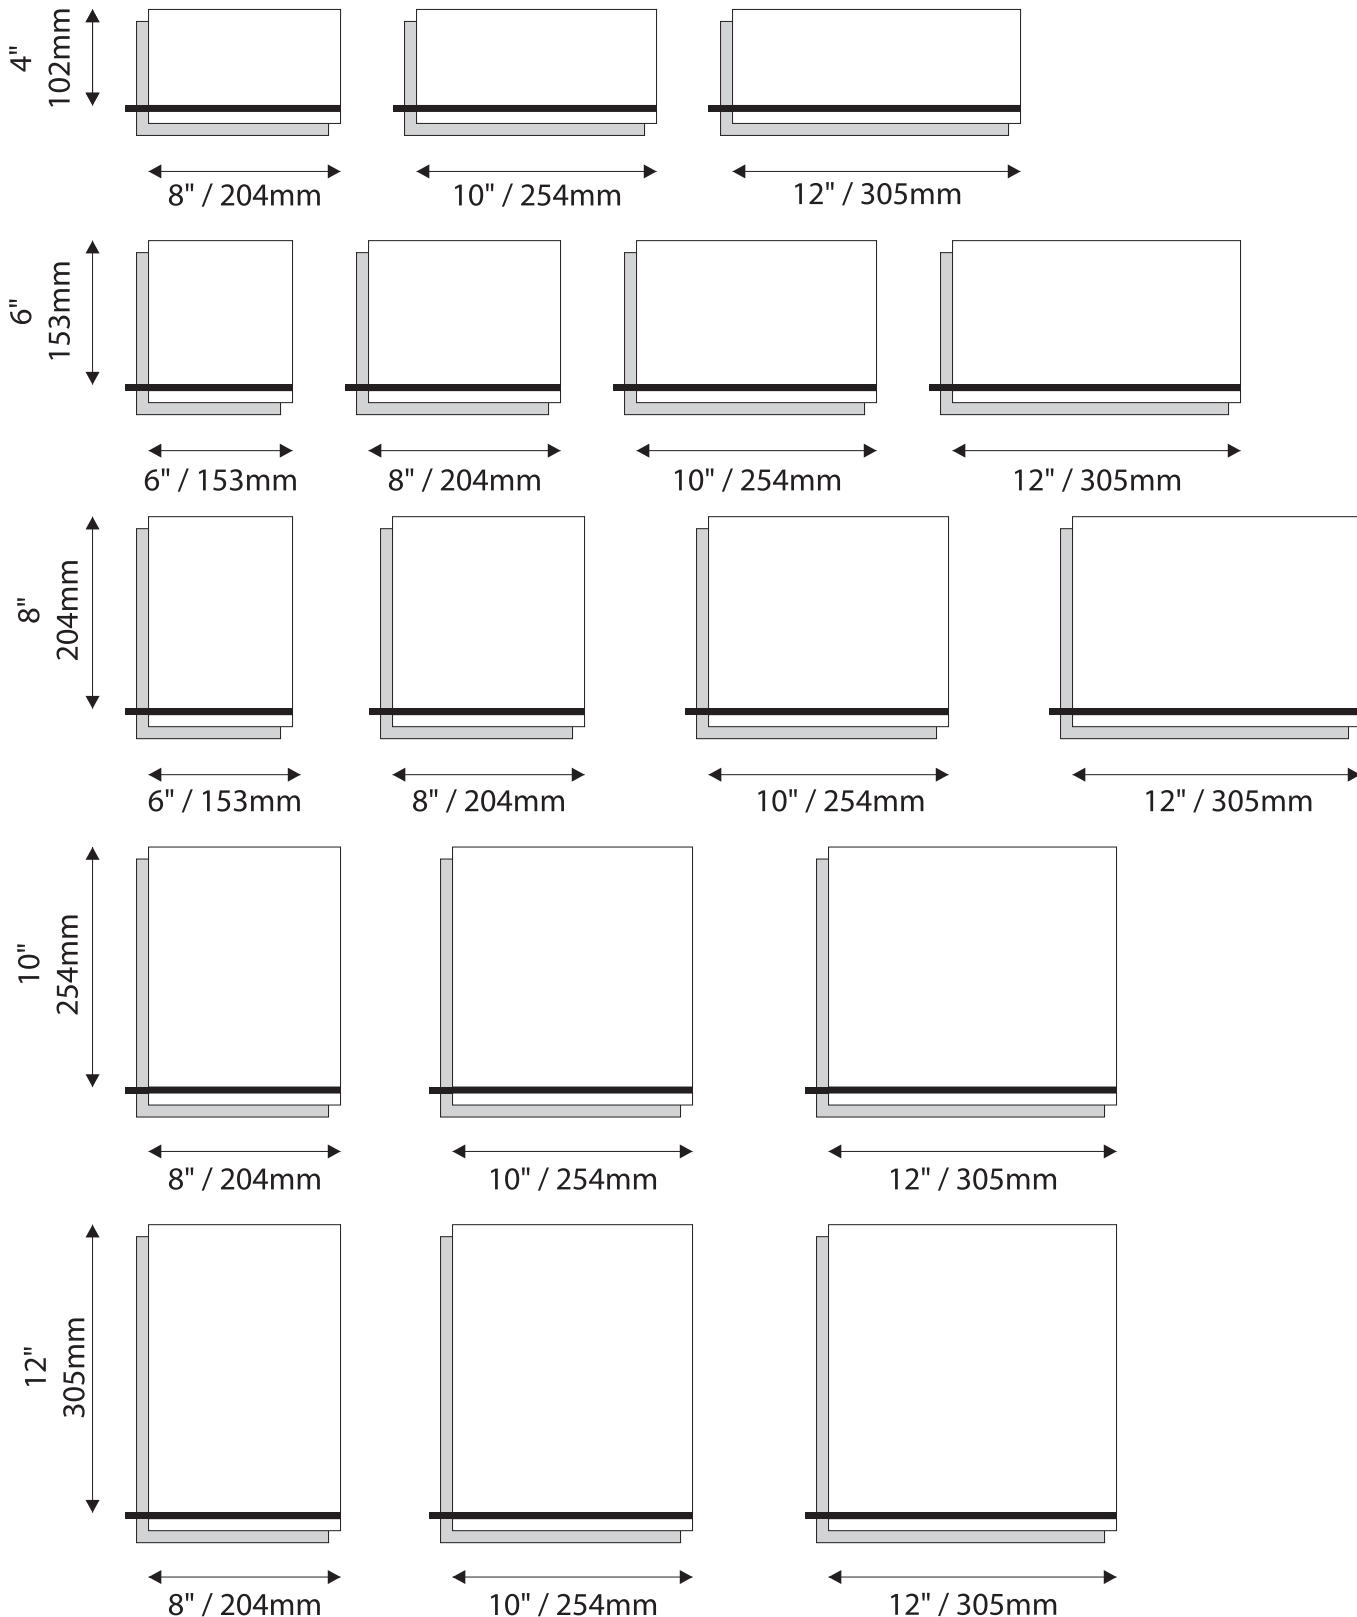

ADA Room Identification/Informational

Informational / Directional

Informational / Directional

ADA Regulatory

Common Pictograms

Room Identification with Modular - Rigid Vinyl Sheet

Room Identification with Modular - Photopoly/Digital Print

Room Identification with Window

- Window Sizes available from ½" (12mm) to 5.5" (140mm)
- Windows widths are typically 1" (25mm) less the sign width
- Edge to Edge windows are available in painted signs.
- All signs come standard with a finger notch for easy removal.

- InPro Corporation does not provide printed window inserts
- Ready to print Microsoft Word® templates are available for download at inprocorp.com/templates

Room Identification with Slider Display

- Slider Displays are available in height of 1" (25mm) , 1.5" (38mm) and 2" (51mm)
- Slider displays are 1" (25mm) less the sign width.
- Slider display are printed to match the finish of the sign face.
- All slider display text is permanent and can not be changed or updated.

9"H/229mm Overheads can accommodate up to (3) lines of 2" / 51mm Text

12"H/305mm Overheads can accommodate up to (4) lines of 2" / 51mm Text

Projection (Flag) Mounted

- All Projection Signs are double sided
- Bracket size will vary depending on sign size