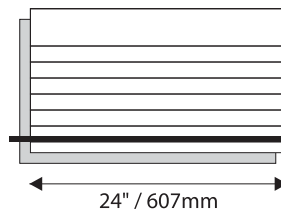

Room Identification with Window

- Window Sizes available from ½" (12mm) to 5.5" (140mm)
- Windows widths are typically 1" (25mm) less the sign width
- Edge to Edge windows are available in painted signs.
- All signs come standard with a finger notch for easy removal.

Directories - Rigid Vinyl Sheet

1.5" / 38mm
Modular Height
Qty: 4

1.5" / 38mm
Modular Height
Qty: 8

1.5" / 38mm
Modular Height
Qty: 15

1.5" / 38mm
Modular Height
Qty: 20

Directories - Digital Print

Permanent Header
1.5" / 38mm Modular Height
Qty: 5
Permanent Footer

Permanent Header
1.5" / 38mm
Modular Height
Qty: 10
Permanent Footer

Permanent Header
1.5" / 38mm
Modular Height
Qty: 15
Permanent Footer

Permanent Header
1.5" / 38mm
Modular Height
Qty: 24
Permanent Footer

9"H/229mm Overheads can accommodate up to (3) lines of 2" / 51mm Text

12"H/305mm Overheads can accommodate up to (4) lines of 2" / 51mm Text

Projection (Flag) Mounted

- All Projection Signs are double sided
- Bracket size will vary depending on sign size