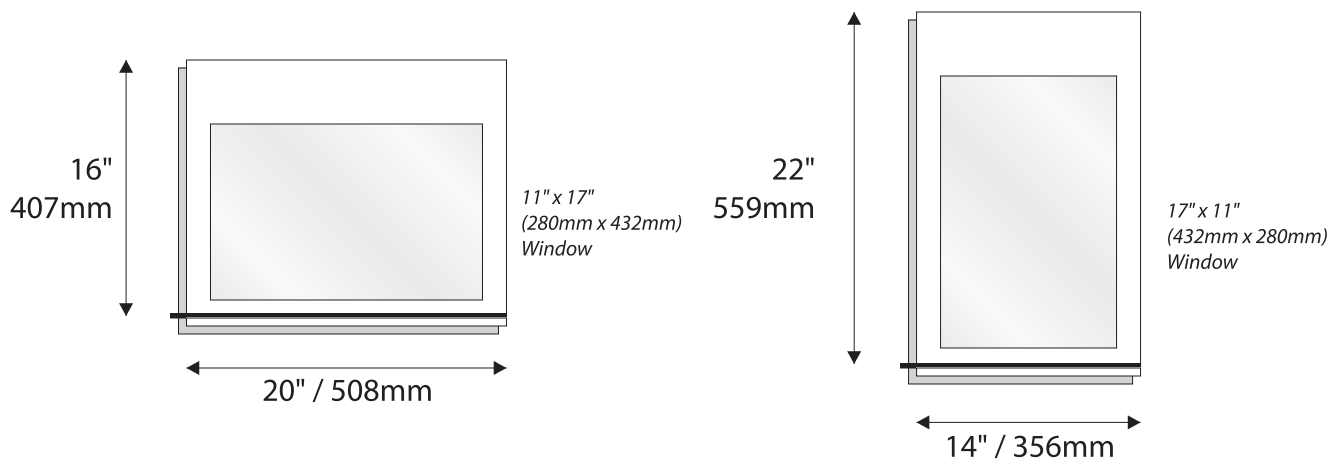

Room Identification with Window

- Window Sizes available from ½" (12mm) to 5.5" (140mm)
- Windows widths are typically 1" (25mm) less the sign width
- Edge to Edge windows are available in painted signs.
- All signs come standard with a finger notch for easy removal.

Permanent Header
1.5" / 38mm
Modular Height
Qty: 10
Permanent Footer

Permanent Header
1.5" / 38mm
Modular Height
Qty: 15
Permanent Footer

Permanent Header
1.5" / 38mm
Modular Height
Qty: 24
Permanent Footer

Modular Window Signs

Informational Window Sign

Letter

Legal

Ledger/Tabloid

Overhead (Ceiling) Mounted

Due to the nature of InPro's overhead track system, the Boston shape is not available

6" H/ 153mm Overheads can accommodate up to (2) lines of 2" / 51mm Text

9"H/229mm Overheads can accommodate up to (3) lines of 2" / 51mm Text

12"H/305mm Overheads can accommodate up to (4) lines of 2" / 51mm Text

Projection (Flag) Mounted

- All Projection Signs are double sided
- Bracket size will vary depending on sign size