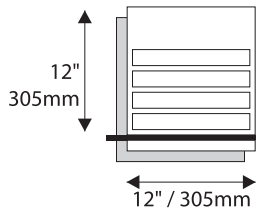

Room Identification with Window

- Window Sizes available from ½" (12mm) to 5.5" (140mm)
- Windows widths are typically 1" (25mm) less the sign width
- Edge to Edge windows are available in painted signs.
- All signs come standard with a finger notch for easy removal.

- InPro Corporation does not provide printed window inserts
- Ready to print Microsoft Word® templates are available for download at inprocorp.com/templates

Room Identification with Slider Display

- Slider Displays are available in height of 1" (25mm) , 1.5" (38mm) and 2" (51mm)
- Slider displays are 1" (25mm) less the sign width.
- Slider display are printed to match the finish of the sign face.
- All slider display text is permanent and can not be changed or updated.

Directories - Rigid Vinyl Sheet

1.5" / 38mm
Modular Height
Qty: 4

1.5" / 38mm
Modular Height
Qty: 8

1.5" / 38mm
Modular Height
Qty: 15

1.5" / 38mm
Modular Height
Qty: 20

Directories - Digital Print

Permanent Header
1.5" / 38mm Modular Height
Qty: 5
Permanent Footer

9"H/229mm Overheads can accommodate up to (3) lines of 2" / 51mm Text

12"H/305mm Overheads can accommodate up to (4) lines of 2" / 51mm Text

Projection (Flag) Mounted

- All Projection Signs are double sided
- Bracket size will vary depending on sign size