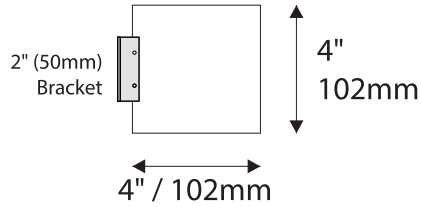

Directories - Rigid Vinyl Sheet

1.5" / 38mm
Modular Height
Qty: 4

1.5" / 38mm
Modular Height
Qty: 8

1.5" / 38mm
Modular Height
Qty: 15

1.5" / 38mm
Modular Height
Qty: 20

Directories - Digital Print

Permanent Header
1.5" / 38mm Modular Height
Qty: 5
Permanent Footer

Permanent Header
1.5" / 38mm
Modular Height
Qty: 10
Permanent Footer

Permanent Header
1.5" / 38mm
Modular Height
Qty: 15
Permanent Footer

Permanent Header
1.5" / 38mm
Modular Height
Qty: 24
Permanent Footer

Modular Window Signs

Informational Window Sign

Letter

Legal

Ledger/Tabloid

Overhead (Ceiling) Mounted

Due to the nature of InPro's overhead track system, the Boston shape is not available

6" H/ 153mm Overheads can accommodate up to (2) lines of 2" / 51mm Text

9"H/229mm Overheads can accommodate up to (3) lines of 2" / 51mm Text

12"H/305mm Overheads can accommodate up to (4) lines of 2" / 51mm Text

Projection (Flag) Mounted

- All Projection Signs are double sided
- Bracket size will vary depending on sign size