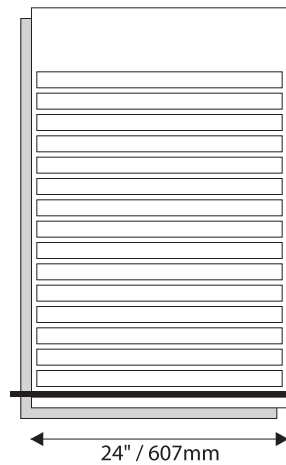

Room Identification with Window

- Window Sizes available from ½" (12mm) to 5.5" (140mm)
- Windows widths are typically 1" (25mm) less the sign width
- Edge to Edge windows are available in painted signs.
- All signs come standard with a finger notch for easy removal.

- InPro Corporation does not provide printed window inserts
- Ready to print Microsoft Word® templates are available for download at inprocorp.com/templates

Room Identification with Slider Display

- Slider Displays are available in height of 1" (25mm) , 1.5" (38mm) and 2" (51mm)
- Slider displays are 1" (25mm) less the sign width.
- Slider display are printed to match the finish of the sign face.
- All slider display text is permanent and can not be changed or updated.

Directories - Rigid Vinyl Sheet

1.5" / 38mm
Modular Height
Qty: 4

1.5" / 38mm
Modular Height
Qty: 8

1.5" / 38mm
Modular Height
Qty: 15

1.5" / 38mm
Modular Height
Qty: 20

Directories - Digital Print

Permanent Header
1.5" / 38mm Modular Height
Qty: 5
Permanent Footer

9"H/229mm Overheads can accommodate up to (3) lines of 2" / 51mm Text

12"H/305mm Overheads can accommodate up to (4) lines of 2" / 51mm Text

Projection (Flag) Mounted

- All Projection Signs are double sided
- Bracket size will vary depending on sign size