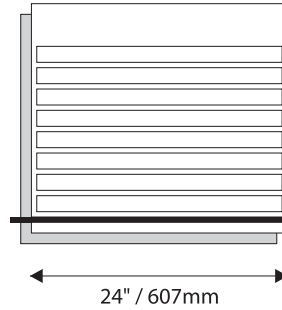

Room Identification with Window

- Window Sizes available from ½" (12mm) to 5.5" (140mm)
- Windows widths are typically 1" (25mm) less the sign width
- Edge to Edge windows are available in painted signs.
- All signs come standard with a finger notch for easy removal.

- InPro Corporation does not provide printed window inserts
- Ready to print Microsoft Word® templates are available for download at inprocorp.com/templates

Room Identification with Slider Display

- Slider Displays are available in height of 1" (25mm) , 1.5" (38mm) and 2" (51mm)
- Slider displays are 1" (25mm) less the sign width.
- Slider display are printed to match the finish of the sign face.
- All slider display text is permanent and can not be changed or updated.

Directories - Rigid Vinyl Sheet

1.5" / 38mm
Modular Height
Qty: 4

1.5" / 38mm
Modular Height
Qty: 8

1.5" / 38mm
Modular Height
Qty: 15

1.5" / 38mm
Modular Height
Qty: 20

Directories - Digital Print

Permanent Header
1.5" / 38mm Modular Height
Qty: 5
Permanent Footer

9"H/229mm Overheads can accommodate up to (3) lines of 2" / 51mm Text

12"H/305mm Overheads can accommodate up to (4) lines of 2" / 51mm Text

Projection (Flag) Mounted

- All Projection Signs are double sided
- Bracket size will vary depending on sign size