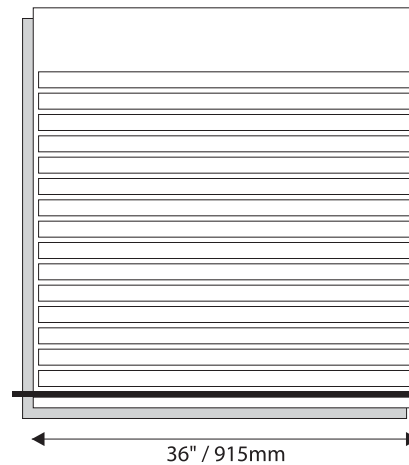

Room Identification with Window

- Window Sizes available from ½" (12mm) to 5.5" (140mm)
- Windows widths are typically 1" (25mm) less the sign width
- Edge to Edge windows are available in painted signs.
- All signs come standard with a finger notch for easy removal.

- InPro Corporation does not provide printed window inserts
- Ready to print Microsoft Word® templates are available for download at inprocorp.com/templates

Room Identification with Slider Display

- Slider Displays are available in height of 1" (25mm) , 1.5" (38mm) and 2" (51mm)
- Slider displays are 1" (25mm) less the sign width.
- Slider display are printed to match the finish of the sign face.
- All slider display text is permanent and can not be changed or updated.

Directories - Rigid Vinyl Sheet

1.5" / 38mm
Modular Height
Qty: 4

1.5" / 38mm
Modular Height
Qty: 8

1.5" / 38mm
Modular Height
Qty: 15

1.5" / 38mm
Modular Height
Qty: 20

Directories - Digital Print

Permanent Header
1.5" / 38mm Modular Height
Qty: 5
Permanent Footer

9"H/229mm Overheads can accommodate up to (3) lines of 2" / 51mm Text

12"H/305mm Overheads can accommodate up to (4) lines of 2" / 51mm Text

Projection (Flag) Mounted

- All Projection Signs are double sided
- Bracket size will vary depending on sign size