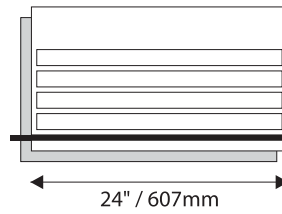

Room Identification with Window

- Window Sizes available from ½" (12mm) to 5.5" (140mm)
- Windows widths are typically 1" (25mm) less the sign width
- Edge to Edge windows are available in painted signs.
- All signs come standard with a finger notch for easy removal.

- InPro Corporation does not provide printed window inserts
- Ready to print Microsoft Word® templates are available for download at inprocorp.com/templates

Room Identification with Slider Display

- Slider Displays are available in height of 1" (25mm) , 1.5" (38mm) and 2" (51mm)
- Slider displays are 1" (25mm) less the sign width.
- Slider display are printed to match the finish of the sign face.
- All slider display text is permanent and can not be changed or updated.

Directories - Rigid Vinyl Sheet

1.5" / 38mm
Modular Height
Qty: 4

1.5" / 38mm
Modular Height
Qty: 8

1.5" / 38mm
Modular Height
Qty: 15

1.5" / 38mm
Modular Height
Qty: 20

Directories - Digital Print

Permanent Header
1.5" / 38mm Modular Height
Qty: 5
Permanent Footer

9"H/229mm Overheads can accommodate up to (3) lines of 2" / 51mm Text

12"H/305mm Overheads can accommodate up to (4) lines of 2" / 51mm Text

Projection (Flag) Mounted

- All Projection Signs are double sided
- Bracket size will vary depending on sign size