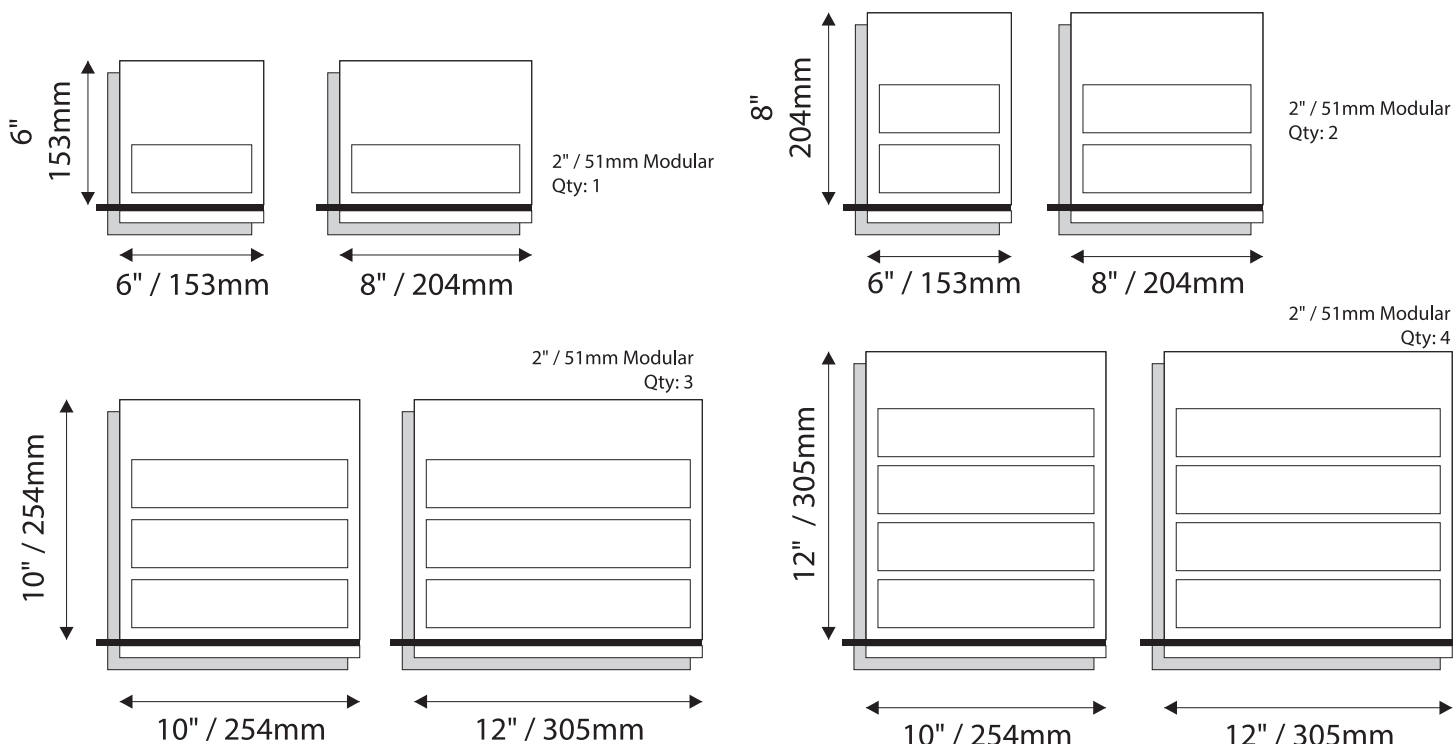

Room Identification with Modular - Rigid Vinyl Sheet