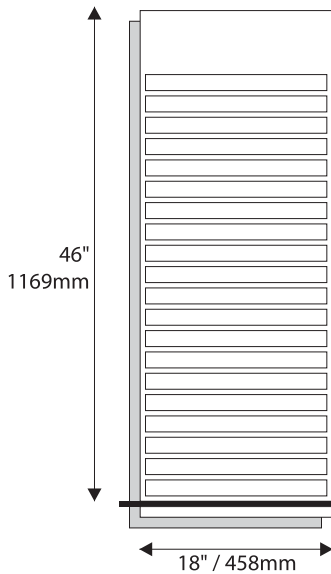

Room Identification with Window

- Window Sizes available from ½" (12mm) to 5.5" (140mm)
- Windows widths are typically 1" (25mm) less the sign width
- Edge to Edge windows are available in painted signs.
- All signs come standard with a finger notch for easy removal.

Directories - Rigid Vinyl Sheet

1.5" / 38mm
Modular Height
Qty: 4

1.5" / 38mm
Modular Height
Qty: 8

1.5" / 38mm
Modular Height
Qty: 15

1.5" / 38mm
Modular Height
Qty: 20

Directories - Digital Print

Permanent Header
1.5" / 38mm Modular Height
Qty: 5
Permanent Footer

Permanent Header
1.5" / 38mm
Modular Height
Qty: 10
Permanent Footer

Permanent Header
1.5" / 38mm
Modular Height
Qty: 15
Permanent Footer

Permanent Header
1.5" / 38mm
Modular Height
Qty: 24
Permanent Footer

9"H/229mm Overheads can accommodate up to (3) lines of 2" / 51mm Text

12"H/305mm Overheads can accommodate up to (4) lines of 2" / 51mm Text

Projection (Flag) Mounted

- All Projection Signs are double sided
- Bracket size will vary depending on sign size