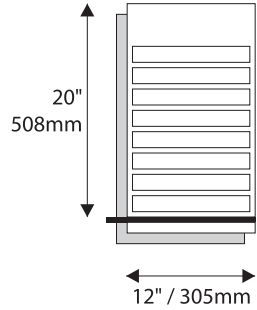

Room Identification with Window

- Window Sizes available from ½" (12mm) to 5.5" (140mm)
- Windows widths are typically 1" (25mm) less the sign width
- Edge to Edge windows are available in painted signs.
- All signs come standard with a finger notch for easy removal.

- InPro Corporation does not provide printed window inserts
- Ready to print Microsoft Word® templates are available for download at inprocorp.com/templates

Room Identification with Slider Display

- Slider Displays are available in height of 1" (25mm) , 1.5" (38mm) and 2" (51mm)
- Slider displays are 1" (25mm) less the sign width.
- Slider display are printed to match the finish of the sign face.
- All slider display text is permanent and can not be changed or updated.

Directories - Rigid Vinyl Sheet

1.5" / 38mm
Modular Height
Qty: 4

1.5" / 38mm
Modular Height
Qty: 8

1.5" / 38mm
Modular Height
Qty: 15

1.5" / 38mm
Modular Height
Qty: 20

Directories - Digital Print

Permanent Header
1.5" / 38mm Modular Height
Qty: 5
Permanent Footer

9"H/229mm Overheads can accommodate up to (3) lines of 2" / 51mm Text

12"H/305mm Overheads can accommodate up to (4) lines of 2" / 51mm Text

Projection (Flag) Mounted

- All Projection Signs are double sided
- Bracket size will vary depending on sign size