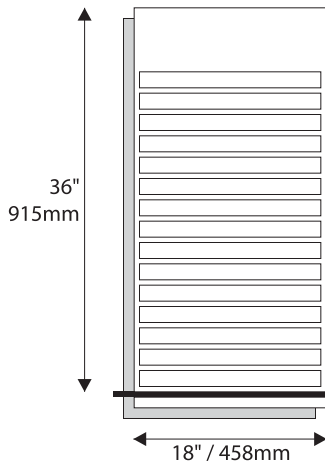

Room Identification with Window

- Window Sizes available from ½" (12mm) to 5.5" (140mm)
- Windows widths are typically 1" (25mm) less the sign width
- Edge to Edge windows are available in painted signs.
- All signs come standard with a finger notch for easy removal.

- InPro Corporation does not provide printed window inserts
- Ready to print Microsoft Word® templates are available for download at inprocorp.com/templates

Room Identification with Slider Display

- Slider Displays are available in height of 1" (25mm) , 1.5" (38mm) and 2" (51mm)
- Slider displays are 1" (25mm) less the sign width.
- Slider display are printed to match the finish of the sign face.
- All slider display text is permanent and can not be changed or updated.

Directories - Rigid Vinyl Sheet

1.5" / 38mm
Modular Height
Qty: 4

1.5" / 38mm
Modular Height
Qty: 8

1.5" / 38mm
Modular Height
Qty: 15

1.5" / 38mm
Modular Height
Qty: 20

Directories - Digital Print

Permanent Header
1.5" / 38mm Modular Height
Qty: 5
Permanent Footer

9"H/229mm Overheads can accommodate up to (3) lines of 2" / 51mm Text

12"H/305mm Overheads can accommodate up to (4) lines of 2" / 51mm Text

Projection (Flag) Mounted

- All Projection Signs are double sided
- Bracket size will vary depending on sign size