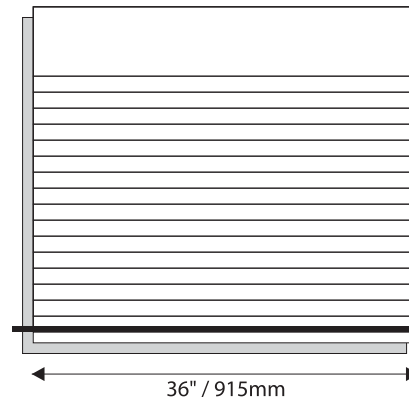

Room Identification with Window

- Window Sizes available from ½" (12mm) to 5.5" (140mm)
- Windows widths are typically 1" (25mm) less the sign width
- Edge to Edge windows are available in painted signs.
- All signs come standard with a finger notch for easy removal.

Directories - Rigid Vinyl Sheet

1.5" / 38mm
Modular Height
Qty: 4

1.5" / 38mm
Modular Height
Qty: 8

1.5" / 38mm
Modular Height
Qty: 15

1.5" / 38mm
Modular Height
Qty: 20

Directories - Digital Print

Permanent Header
1.5" / 38mm Modular Height
Qty: 5
Permanent Footer

Permanent Header
1.5" / 38mm
Modular Height
Qty: 10
Permanent Footer

Permanent Header
1.5" / 38mm
Modular Height
Qty: 15
Permanent Footer

Permanent Header
1.5" / 38mm
Modular Height
Qty: 24
Permanent Footer

9"H/229mm Overheads can accommodate up to (3) lines of 2" / 51mm Text

12"H/305mm Overheads can accommodate up to (4) lines of 2" / 51mm Text

Projection (Flag) Mounted

- All Projection Signs are double sided
- Bracket size will vary depending on sign size