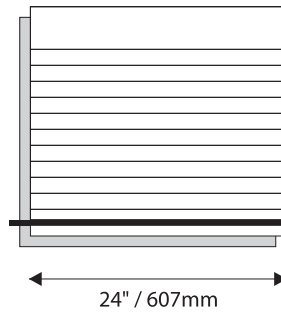

Room Identification with Window

- Window Sizes available from ½" (12mm) to 5.5" (140mm)
- Windows widths are typically 1" (25mm) less the sign width
- Edge to Edge windows are available in painted signs.
- All signs come standard with a finger notch for easy removal.

- InPro Corporation does not provide printed window inserts
- Ready to print Microsoft Word® templates are available for download at inprocorp.com/templates

Room Identification with Slider Display

- Slider Displays are available in height of 1" (25mm) , 1.5" (38mm) and 2" (51mm)
- Slider displays are 1" (25mm) less the sign width.
- Slider display are printed to match the finish of the sign face.
- All slider display text is permanent and can not be changed or updated.

Directories - Rigid Vinyl Sheet

1.5" / 38mm
Modular Height
Qty: 4

1.5" / 38mm
Modular Height
Qty: 8

1.5" / 38mm
Modular Height
Qty: 15

1.5" / 38mm
Modular Height
Qty: 20

Directories - Digital Print

Permanent Header
1.5" / 38mm Modular Height
Qty: 5
Permanent Footer

9"H/229mm Overheads can accommodate up to (3) lines of 2" / 51mm Text

12"H/305mm Overheads can accommodate up to (4) lines of 2" / 51mm Text

Projection (Flag) Mounted

- All Projection Signs are double sided
- Bracket size will vary depending on sign size