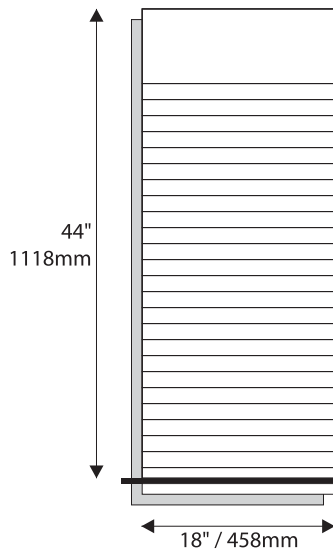

Room Identification with Window

- Window Sizes available from ½" (12mm) to 5.5" (140mm)
- Windows widths are typically 1" (25mm) less the sign width
- Edge to Edge windows are available in painted signs.
- All signs come standard with a finger notch for easy removal.

Directories - Rigid Vinyl Sheet

1.5" / 38mm
Modular Height
Qty: 4

1.5" / 38mm
Modular Height
Qty: 8

1.5" / 38mm
Modular Height
Qty: 15

1.5" / 38mm
Modular Height
Qty: 20

Directories - Digital Print

Permanent Header
1.5" / 38mm Modular Height
Qty: 5
Permanent Footer

Permanent Header
1.5" / 38mm
Modular Height
Qty: 10
Permanent Footer

Permanent Header
1.5" / 38mm
Modular Height
Qty: 15
Permanent Footer

Permanent Header
1.5" / 38mm
Modular Height
Qty: 24
Permanent Footer

9"H/229mm Overheads can accommodate up to (3) lines of 2" / 51mm Text

12"H/305mm Overheads can accommodate up to (4) lines of 2" / 51mm Text

Projection (Flag) Mounted

- All Projection Signs are double sided
- Bracket size will vary depending on sign size