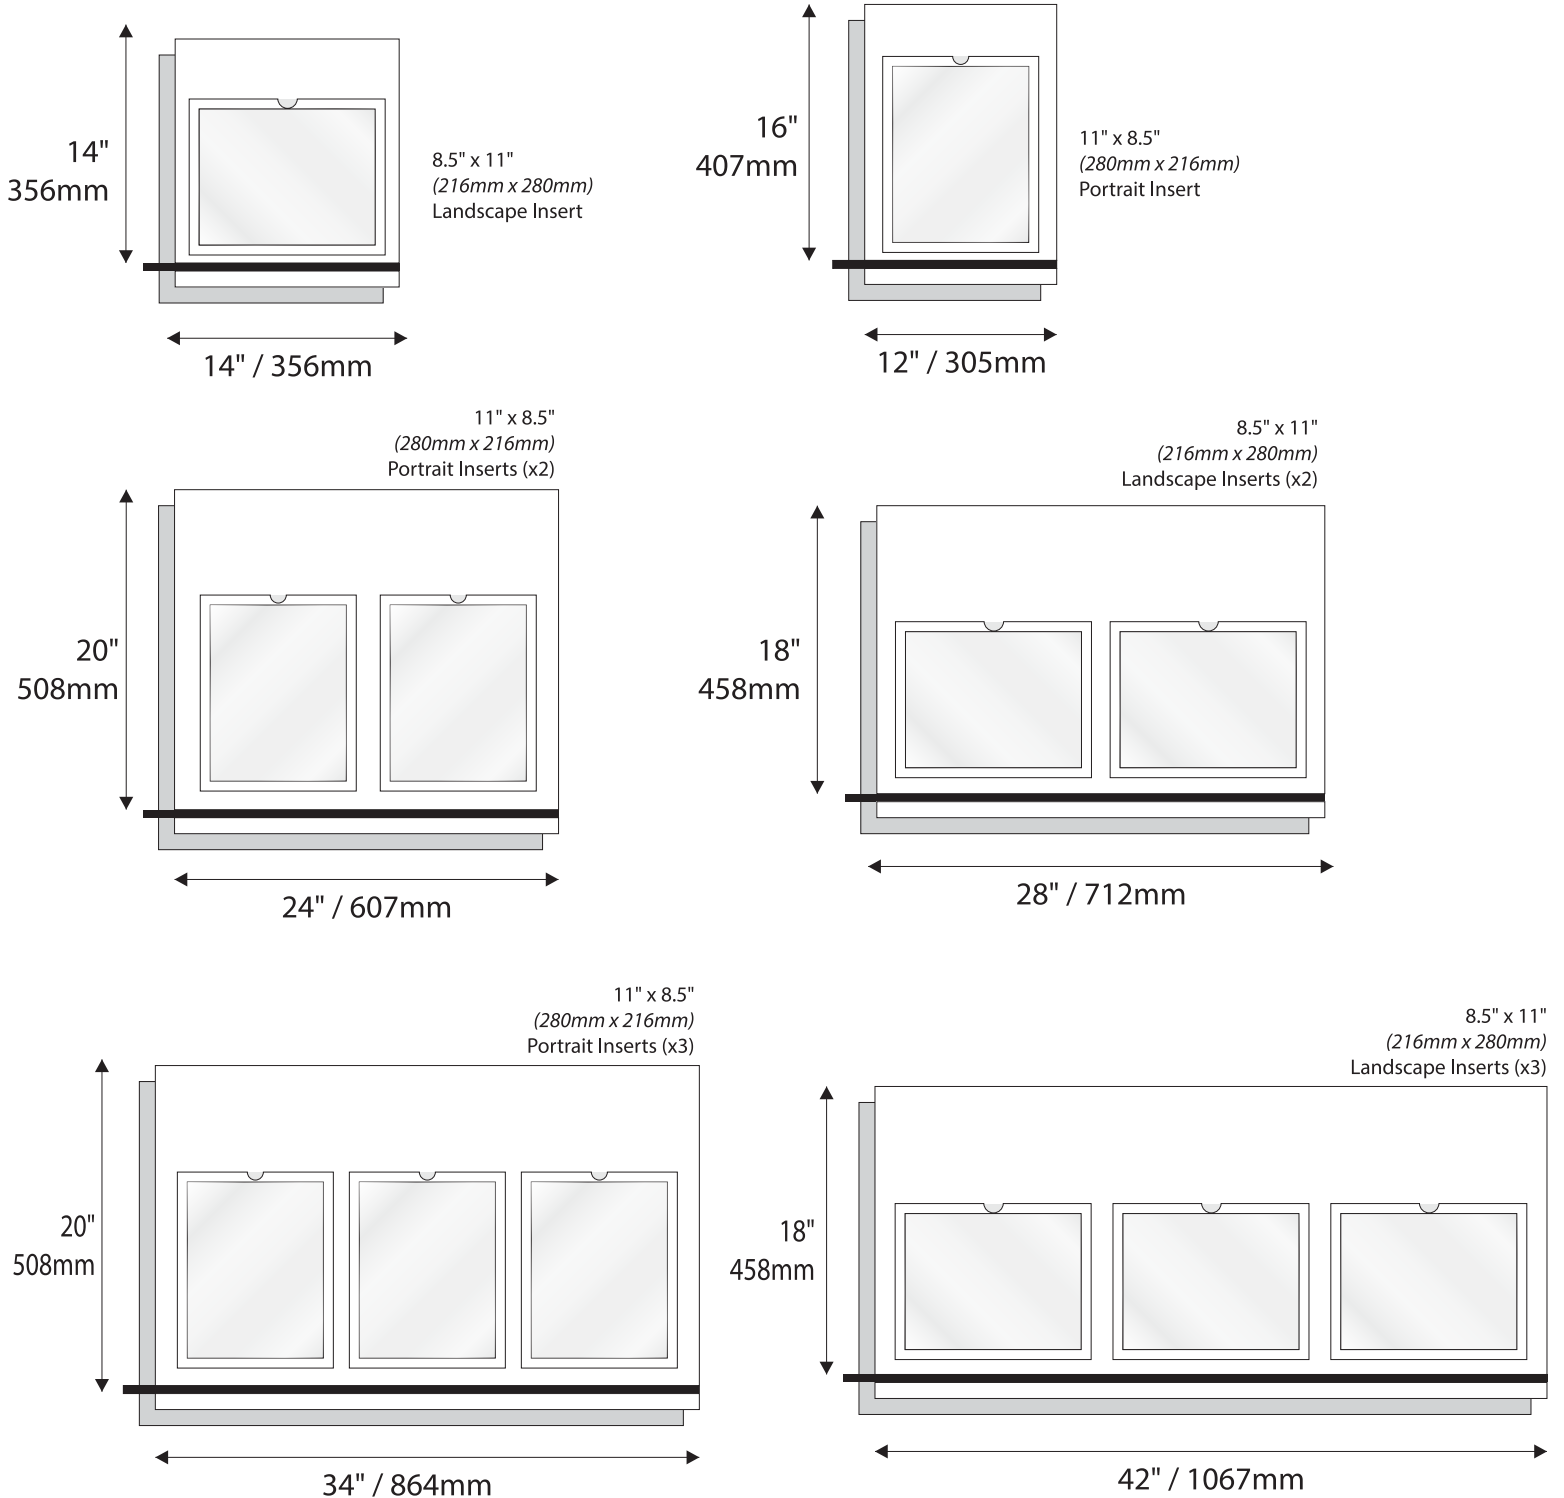

Room Identification with Window

- Window Sizes available from ½" (12mm) to 5.5" (140mm)
- Windows widths are typically 1" (25mm) less the sign width
- Edge to Edge windows are available in painted signs.
- All signs come standard with a finger notch for easy removal.

Permanent Header
1.5" / 38mm
Modular Height
Qty: 10
Permanent Footer

Permanent Header
1.5" / 38mm
Modular Height
Qty: 15
Permanent Footer

Permanent Header
1.5" / 38mm
Modular Height
Qty: 24
Permanent Footer

Modular Window Signs

Informational Window Sign

Letter

Legal

Ledger/Tabloid

Overhead (Ceiling) Mounted

Due to the nature of InPro's overhead track system, the Boston shape is not available

6" H/ 153mm Overheads can accommodate up to (2) lines of 2" / 51mm Text

9"H/229mm Overheads can accommodate up to (3) lines of 2" / 51mm Text

12"H/305mm Overheads can accommodate up to (4) lines of 2" / 51mm Text

Projection (Flag) Mounted

- All Projection Signs are double sided
- Bracket size will vary depending on sign size