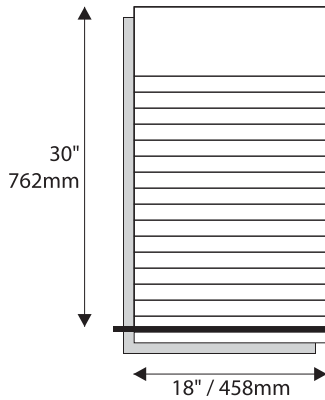

Room Identification with Window

- Window Sizes available from ½" (12mm) to 5.5" (140mm)
- Windows widths are typically 1" (25mm) less the sign width
- Edge to Edge windows are available in painted signs.
- All signs come standard with a finger notch for easy removal.

Directories - Rigid Vinyl Sheet

1.5" / 38mm
Modular Height
Qty: 4

1.5" / 38mm
Modular Height
Qty: 8

1.5" / 38mm
Modular Height
Qty: 15

1.5" / 38mm
Modular Height
Qty: 20

Directories - Digital Print

Permanent Header
1.5" / 38mm Modular Height
Qty: 5
Permanent Footer

Permanent Header
1.5" / 38mm
Modular Height
Qty: 10
Permanent Footer

Permanent Header
1.5" / 38mm
Modular Height
Qty: 15
Permanent Footer

Permanent Header
1.5" / 38mm
Modular Height
Qty: 24
Permanent Footer

9"H/229mm Overheads can accommodate up to (3) lines of 2" / 51mm Text

12"H/305mm Overheads can accommodate up to (4) lines of 2" / 51mm Text

Projection (Flag) Mounted

- All Projection Signs are double sided
- Bracket size will vary depending on sign size