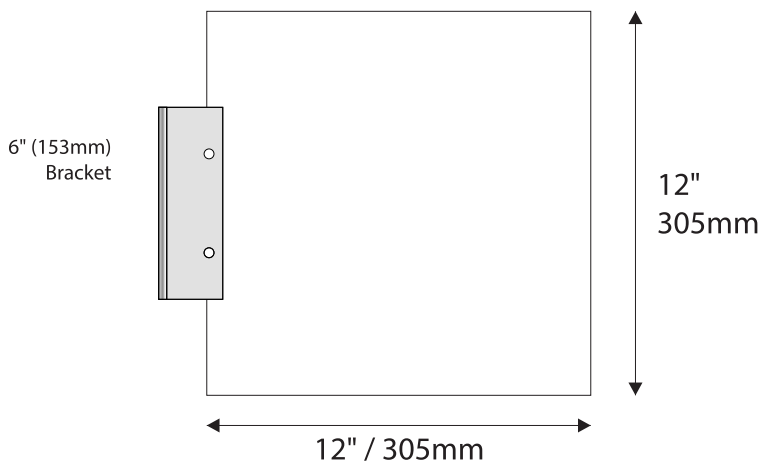

Room Identification with Window

- Window Sizes available from ½" (12mm) to 5.5" (140mm)
- Windows widths are typically 1" (25mm) less the sign width
- Edge to Edge windows are available in painted signs.
- All signs come standard with a finger notch for easy removal.

Permanent Header
1.5" / 38mm
Modular Height
Qty: 10
Permanent Footer

Permanent Header
1.5" / 38mm
Modular Height
Qty: 15
Permanent Footer

Permanent Header
1.5" / 38mm
Modular Height
Qty: 24
Permanent Footer

Modular Window Signs

Informational Window Sign

Letter

Legal

Ledger/Tabloid

Overhead (Ceiling) Mounted

Due to the nature of InPro's overhead track system, the Boston shape is not available

6" H/ 153mm Overheads can accommodate up to (2) lines of 2" / 51mm Text

9"H/229mm Overheads can accommodate up to (3) lines of 2" / 51mm Text

12"H/305mm Overheads can accommodate up to (4) lines of 2" / 51mm Text

Projection (Flag) Mounted

- All Projection Signs are double sided
- Bracket size will vary depending on sign size