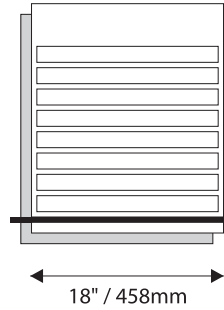

Room Identification with Window

- Window Sizes available from ½" (12mm) to 5.5" (140mm)
- Windows widths are typically 1" (25mm) less the sign width
- Edge to Edge windows are available in painted signs.
- All signs come standard with a finger notch for easy removal.

- InPro Corporation does not provide printed window inserts
- Ready to print Microsoft Word® templates are available for download at inprocorp.com/templates

Room Identification with Slider Display

- Slider Displays are available in height of 1" (25mm) , 1.5" (38mm) and 2" (51mm)
- Slider displays are 1" (25mm) less the sign width.
- Slider display are printed to match the finish of the sign face.
- All slider display text is permanent and can not be changed or updated.

Directories - Rigid Vinyl Sheet

1.5" / 38mm
Modular Height
Qty: 4

1.5" / 38mm
Modular Height
Qty: 8

1.5" / 38mm
Modular Height
Qty: 15

1.5" / 38mm
Modular Height
Qty: 20

Directories - Digital Print

Permanent Header
1.5" / 38mm Modular Height
Qty: 5
Permanent Footer

9"H/229mm Overheads can accommodate up to (3) lines of 2" / 51mm Text

12"H/305mm Overheads can accommodate up to (4) lines of 2" / 51mm Text

Projection (Flag) Mounted

- All Projection Signs are double sided
- Bracket size will vary depending on sign size