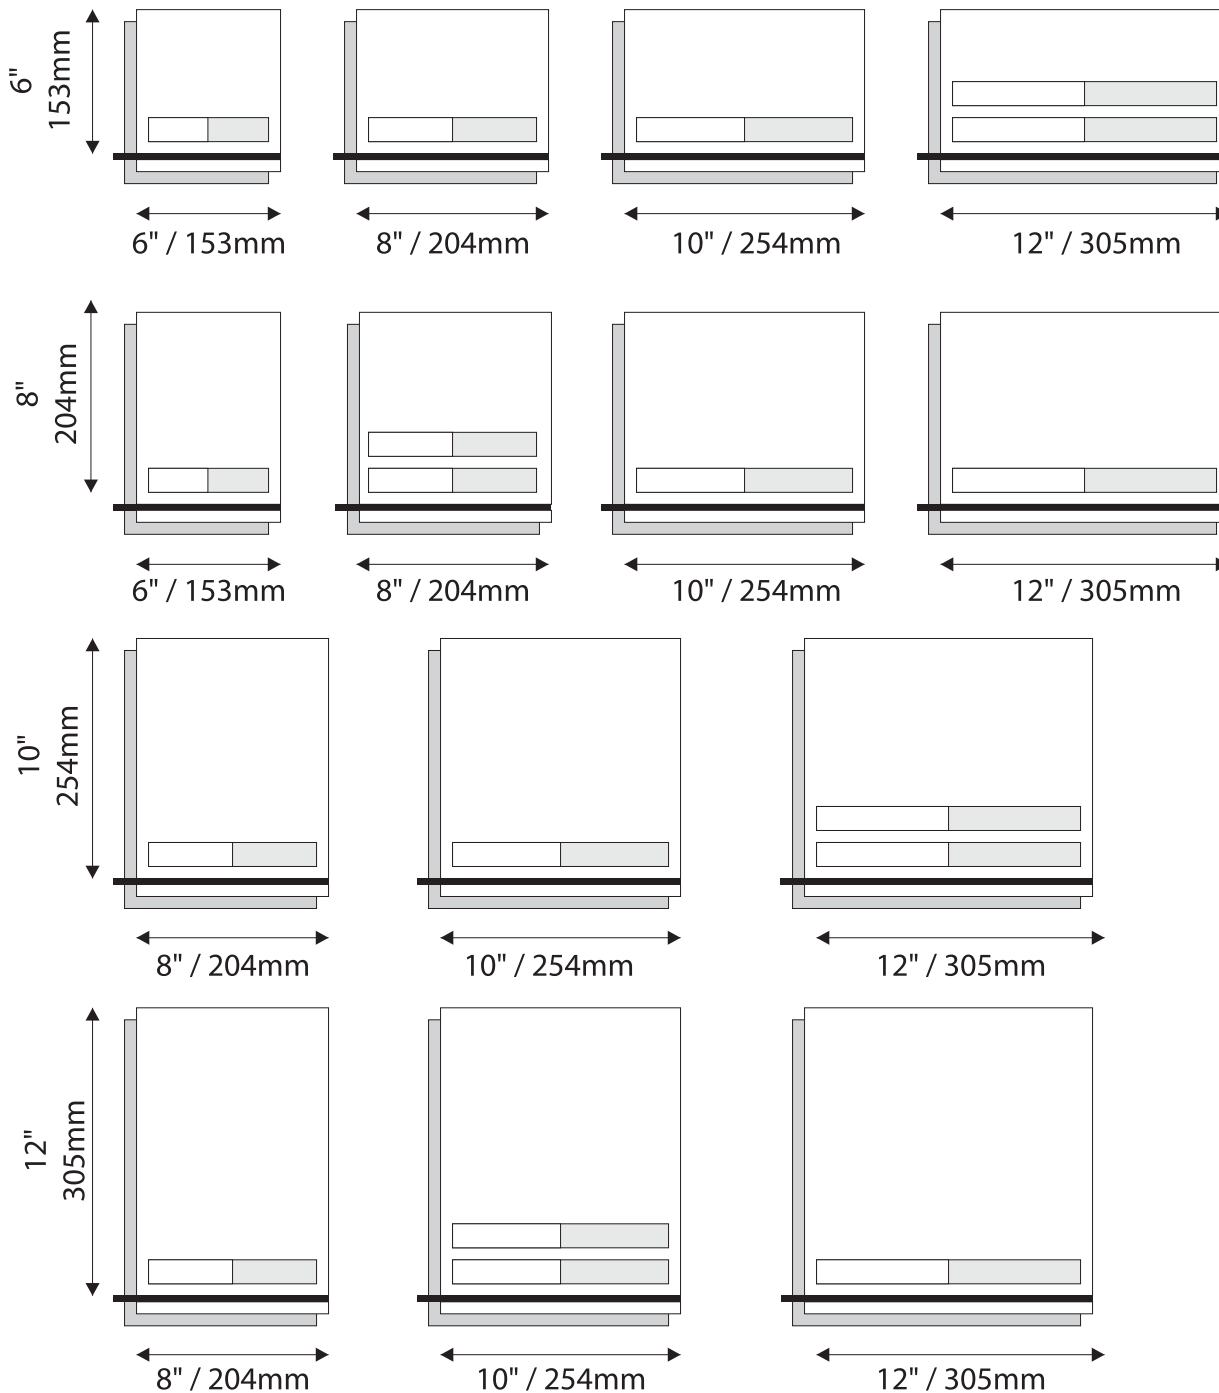

ADA Room Identification/Informational

Informational / Directional

Informational / Directional

ADA Regulatory

Common Pictograms

Room Identification with Modular - Rigid Vinyl Sheet

Room Identification with Modular - Photopoly/Digital Print

Room Identification with Window

- Window Sizes available from ½" (12mm) to 5.5" (140mm)
- Windows widths are typically 1" (25mm) less the sign width
- Edge to Edge windows are available in painted signs.
- All signs come standard with a finger notch for easy removal.

- InPro Corporation does not provide printed window inserts
- Ready to print Microsoft Word® templates are available for download at inprocorp.com/templates

Room Identification with Slider Display

- Slider Displays are available in height of 1" (25mm) , 1.5" (38mm) and 2" (51mm)
- Slider displays are 1" (25mm) less the sign width.
- Slider display are printed to match the finish of the sign face.
- All slider display text is permanent and can not be changed or updated.

9"H/229mm Overheads can accommodate up to (3) lines of 2" / 51mm Text

12"H/305mm Overheads can accommodate up to (4) lines of 2" / 51mm Text

Projection (Flag) Mounted

- All Projection Signs are double sided
- Bracket size will vary depending on sign size