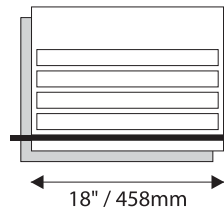

Room Identification with Window

- Window Sizes available from ½" (12mm) to 5.5" (140mm)
- Windows widths are typically 1" (25mm) less the sign width
- Edge to Edge windows are available in painted signs.
- All signs come standard with a finger notch for easy removal.

- InPro Corporation does not provide printed window inserts
- Ready to print Microsoft Word® templates are available for download at inprocorp.com/templates

Room Identification with Slider Display

- Slider Displays are available in height of 1" (25mm) , 1.5" (38mm) and 2" (51mm)
- Slider displays are 1" (25mm) less the sign width.
- Slider display are printed to match the finish of the sign face.
- All slider display text is permanent and can not be changed or updated.

Directories - Rigid Vinyl Sheet

1.5" / 38mm
Modular Height
Qty: 4

1.5" / 38mm
Modular Height
Qty: 8

1.5" / 38mm
Modular Height
Qty: 15

1.5" / 38mm
Modular Height
Qty: 20

Directories - Digital Print

Permanent Header
1.5" / 38mm Modular Height
Qty: 5
Permanent Footer

9"H/229mm Overheads can accommodate up to (3) lines of 2" / 51mm Text

12"H/305mm Overheads can accommodate up to (4) lines of 2" / 51mm Text

Projection (Flag) Mounted

- All Projection Signs are double sided
- Bracket size will vary depending on sign size