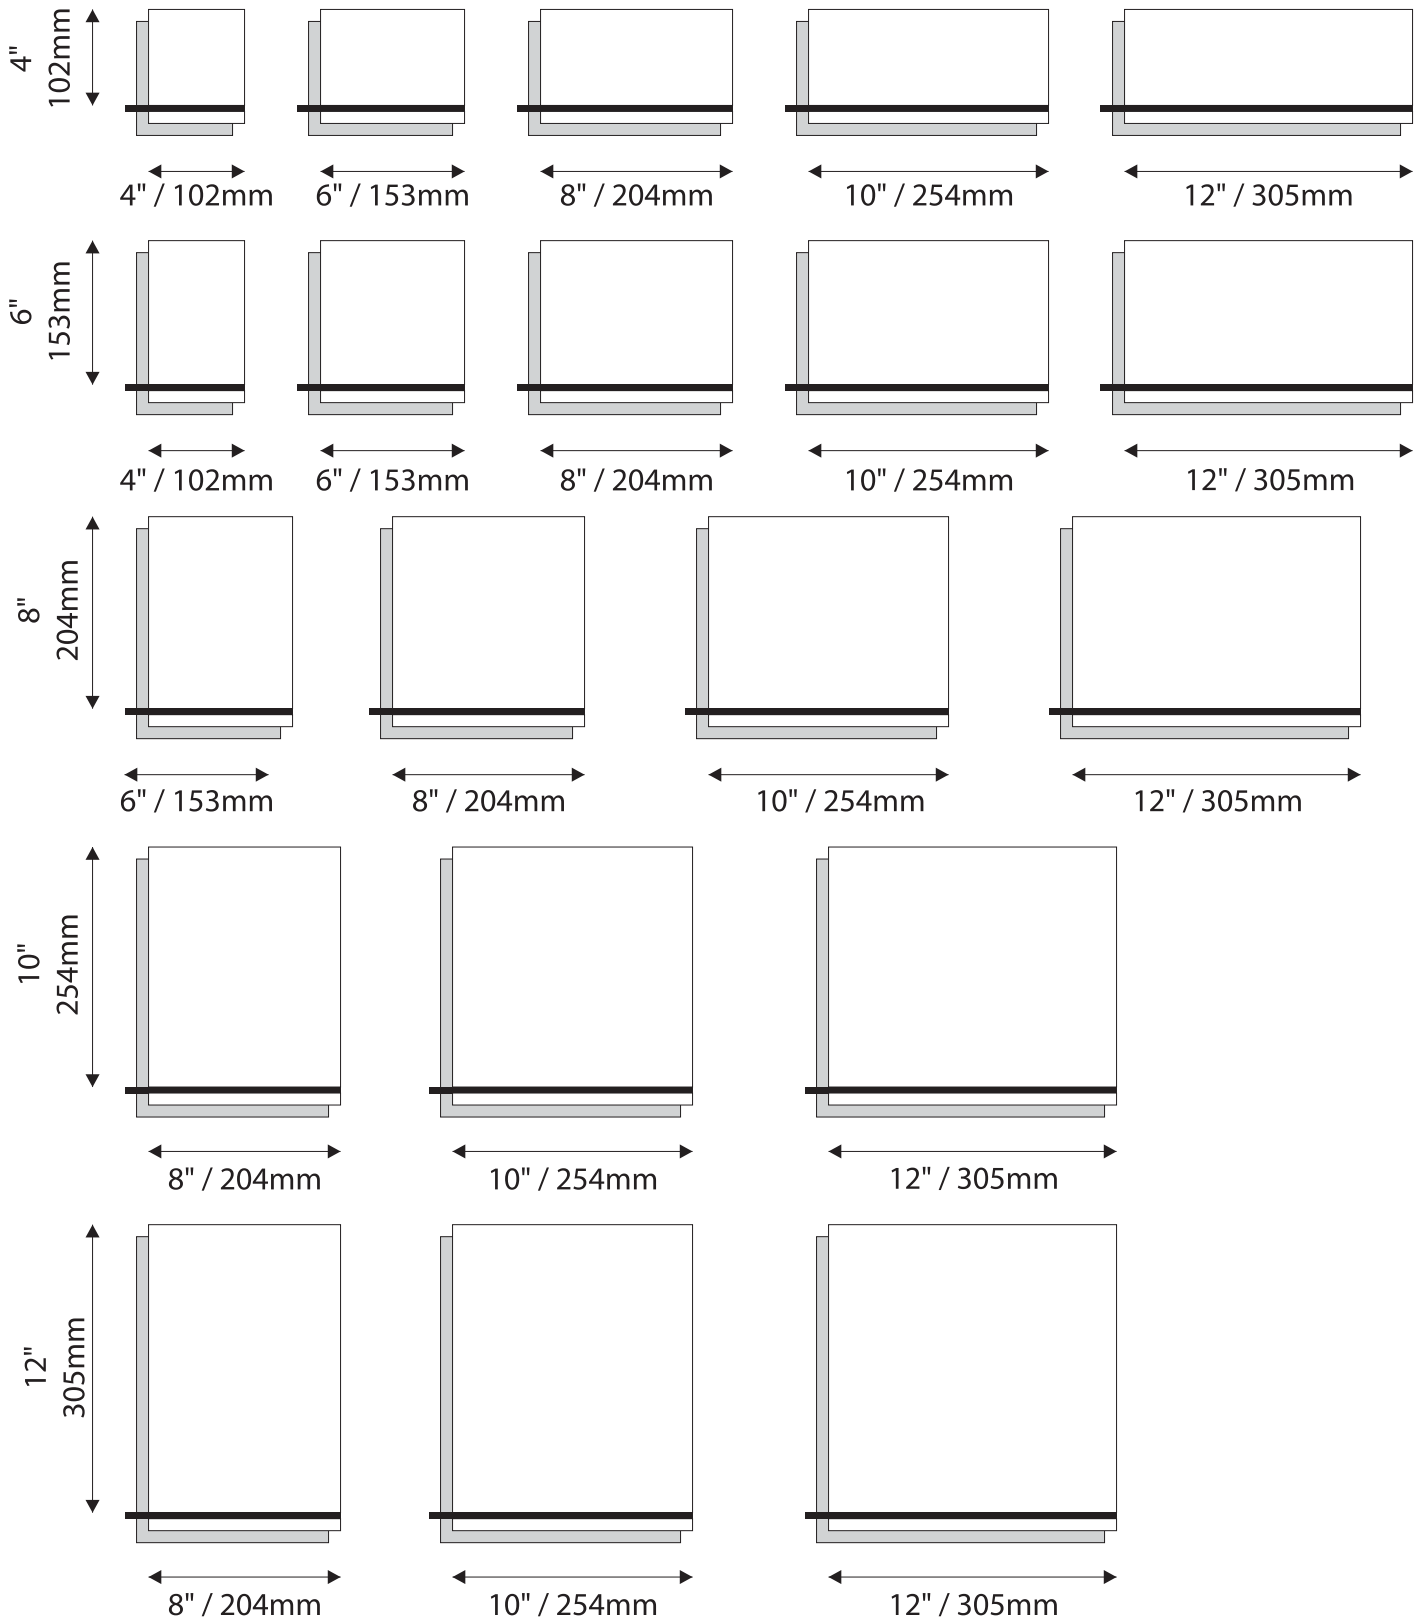

ADA Room Identification/Informational

Informational / Directional

Informational / Directional

ADA Regulatory

Common Pictograms

Room Identification with Modular - Rigid Vinyl Sheet

Room Identification with Modular - Photopoly/Digital Print

Room Identification with Window

- Window Sizes available from ½" (12mm) to 5.5" (140mm)
- Windows widths are typically 1" (25mm) less the sign width
- Edge to Edge windows are available in painted signs.
- All signs come standard with a finger notch for easy removal.

- InPro Corporation does not provide printed window inserts
- Ready to print Microsoft Word® templates are available for download at inprocorp.com/templates

Room Identification with Slider Display

- Slider Displays are available in height of 1" (25mm) , 1.5" (38mm) and 2" (51mm)
- Slider displays are 1" (25mm) less the sign width.
- Slider display are printed to match the finish of the sign face.
- All slider display text is permanent and can not be changed or updated.

9"H/229mm Overheads can accommodate up to (3) lines of 2" / 51mm Text

12"H/305mm Overheads can accommodate up to (4) lines of 2" / 51mm Text

Projection (Flag) Mounted

- All Projection Signs are double sided
- Bracket size will vary depending on sign size