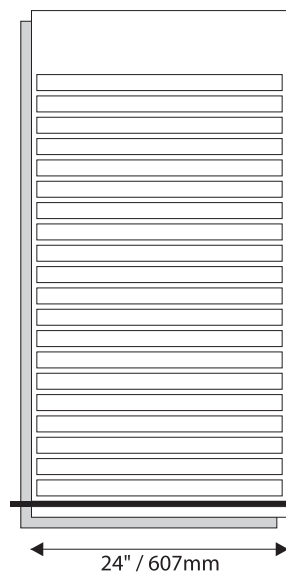

Room Identification with Window

- Window Sizes available from ½" (12mm) to 5.5" (140mm)
- Windows widths are typically 1" (25mm) less the sign width
- Edge to Edge windows are available in painted signs.
- All signs come standard with a finger notch for easy removal.

- InPro Corporation does not provide printed window inserts
- Ready to print Microsoft Word® templates are available for download at inprocorp.com/templates

Room Identification with Slider Display

- Slider Displays are available in height of 1" (25mm) , 1.5" (38mm) and 2" (51mm)
- Slider displays are 1" (25mm) less the sign width.
- Slider display are printed to match the finish of the sign face.
- All slider display text is permanent and can not be changed or updated.

Directories - Rigid Vinyl Sheet

1.5" / 38mm
Modular Height
Qty: 4

1.5" / 38mm
Modular Height
Qty: 8

1.5" / 38mm
Modular Height
Qty: 15

1.5" / 38mm
Modular Height
Qty: 20

Directories - Digital Print

Permanent Header
1.5" / 38mm Modular Height
Qty: 5
Permanent Footer

9"H/229mm Overheads can accommodate up to (3) lines of 2" / 51mm Text

12"H/305mm Overheads can accommodate up to (4) lines of 2" / 51mm Text

Projection (Flag) Mounted

- All Projection Signs are double sided
- Bracket size will vary depending on sign size