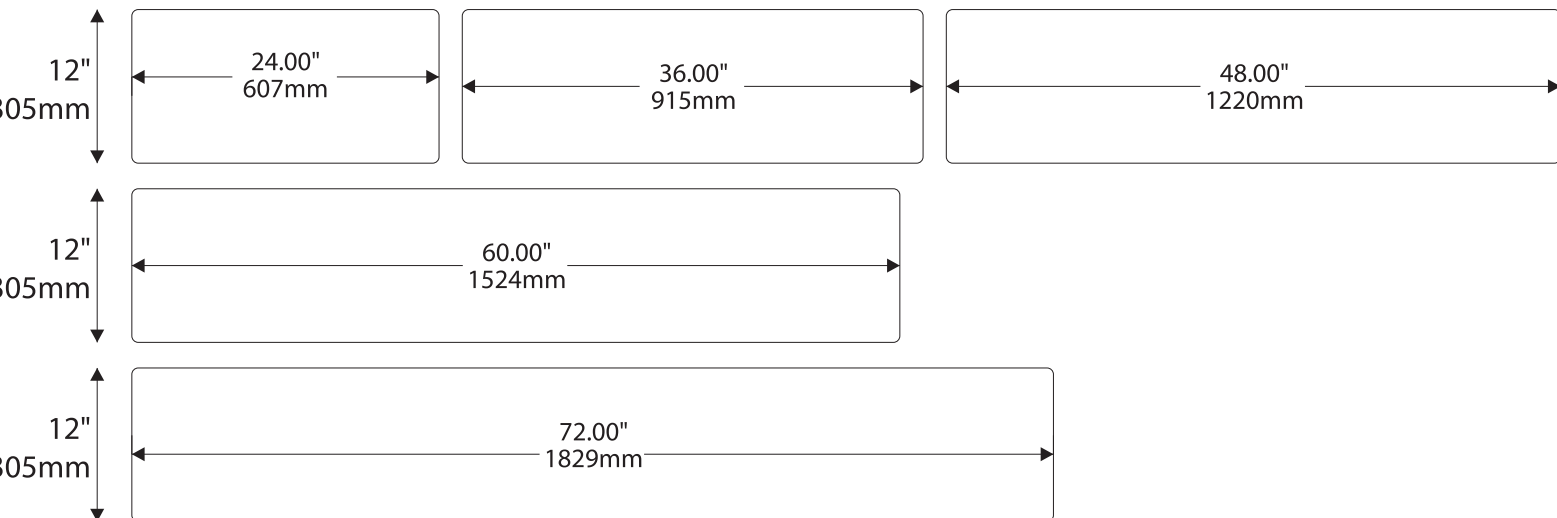

Room Identification with Window

- Window Sizes available from ½" (12mm) to 5.5" (140mm)
- Windows widths are typically 1" (25mm) less the sign width
- Edge to Edge windows are available in painted signs.
- All signs come standard with a finger notch for easy removal.

Permanent Header
1.5" / 38mm
Modular Height
Qty: 10
Permanent Footer

Permanent Header
1.5" / 38mm
Modular Height
Qty: 15
Permanent Footer

Permanent Header
1.5" / 38mm
Modular Height
Qty: 24
Permanent Footer

Modular Window Signs

Informational Window Sign

Letter

Legal

Ledger/Tabloid

Overhead (Ceiling) Mounted

Due to the nature of InPro's overhead track system, the Boston shape is not available

6" H/ 153mm Overheads can accommodate up to (2) lines of 2" / 51mm Text

9"H/229mm Overheads can accommodate up to (3) lines of 2" / 51mm Text

12"H/305mm Overheads can accommodate up to (4) lines of 2" / 51mm Text

Projection (Flag) Mounted

- All Projection Signs are double sided
- Bracket size will vary depending on sign size