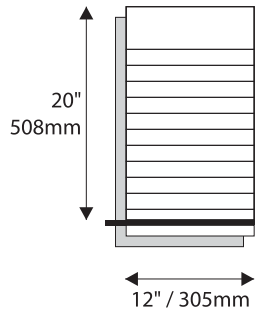

Room Identification with Window

- Window Sizes available from ½" (12mm) to 5.5" (140mm)
- Windows widths are typically 1" (25mm) less the sign width
- Edge to Edge windows are available in painted signs.
- All signs come standard with a finger notch for easy removal.

- InPro Corporation does not provide printed window inserts
- Ready to print Microsoft Word® templates are available for download at inprocorp.com/templates

Room Identification with Slider Display

- Slider Displays are available in height of 1" (25mm) , 1.5" (38mm) and 2" (51mm)
- Slider displays are 1" (25mm) less the sign width.
- Slider display are printed to match the finish of the sign face.
- All slider display text is permanent and can not be changed or updated.

Directories - Rigid Vinyl Sheet

1.5" / 38mm
Modular Height
Qty: 4

1.5" / 38mm
Modular Height
Qty: 8

1.5" / 38mm
Modular Height
Qty: 15

1.5" / 38mm
Modular Height
Qty: 20

Directories - Digital Print

Permanent Header
1.5" / 38mm Modular Height
Qty: 5
Permanent Footer

9"H/229mm Overheads can accommodate up to (3) lines of 2" / 51mm Text

12"H/305mm Overheads can accommodate up to (4) lines of 2" / 51mm Text

Projection (Flag) Mounted

- All Projection Signs are double sided
- Bracket size will vary depending on sign size