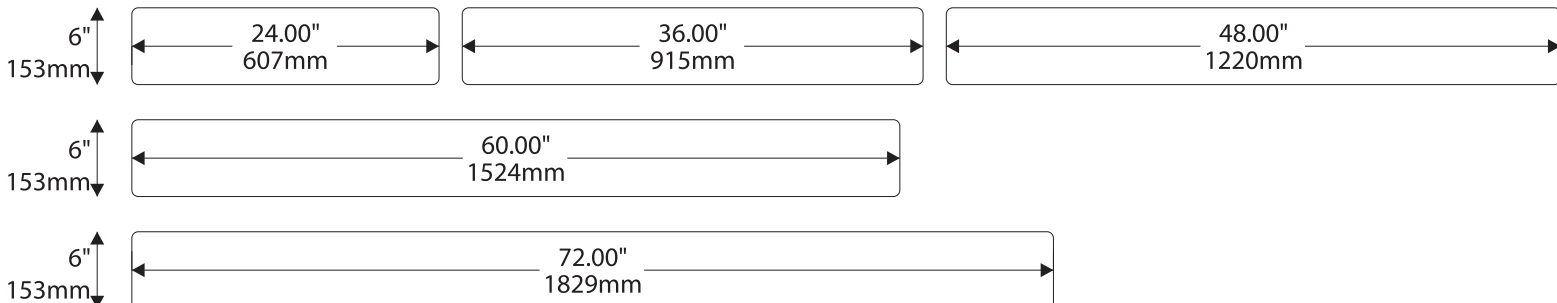

Room Identification with Window

- Window Sizes available from ½" (12mm) to 5.5" (140mm)
- Windows widths are typically 1" (25mm) less the sign width
- Edge to Edge windows are available in painted signs.
- All signs come standard with a finger notch for easy removal.

Permanent Header
1.5" / 38mm
Modular Height
Qty: 10
Permanent Footer

Permanent Header
1.5" / 38mm
Modular Height
Qty: 15
Permanent Footer

Permanent Header
1.5" / 38mm
Modular Height
Qty: 24
Permanent Footer

Modular Window Signs

Informational Window Sign

Letter

Legal

Ledger/Tabloid

Overhead (Ceiling) Mounted

Due to the nature of InPro's overhead track system, the Boston shape is not available

6" H/ 153mm Overheads can accommodate up to (2) lines of 2" / 51mm Text

9"H/229mm Overheads can accommodate up to (3) lines of 2" / 51mm Text

12"H/305mm Overheads can accommodate up to (4) lines of 2" / 51mm Text

Projection (Flag) Mounted

- All Projection Signs are double sided
- Bracket size will vary depending on sign size