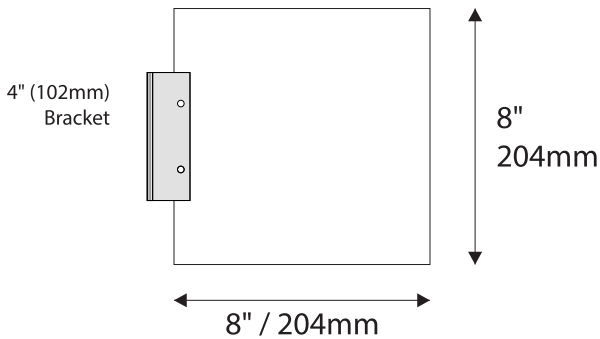

Room Identification with Window

- Window Sizes available from ½" (12mm) to 5.5" (140mm)
- Windows widths are typically 1" (25mm) less the sign width
- Edge to Edge windows are available in painted signs.
- All signs come standard with a finger notch for easy removal.

Directories - Rigid Vinyl Sheet

1.5" / 38mm
Modular Height
Qty: 4

1.5" / 38mm
Modular Height
Qty: 8

1.5" / 38mm
Modular Height
Qty: 15

1.5" / 38mm
Modular Height
Qty: 20

Directories - Digital Print

Permanent Header
1.5" / 38mm Modular Height
Qty: 5
Permanent Footer

Modular Window Signs

Informational Window Sign

Letter

Legal

Ledger/Tabloid

Overhead (Ceiling) Mounted

Due to the nature of InPro's overhead track system, the Boston shape is not available

6" H/ 153mm Overheads can accommodate up to (2) lines of 2" / 51mm Text

9"H/229mm Overheads can accommodate up to (3) lines of 2" / 51mm Text

12"H/305mm Overheads can accommodate up to (4) lines of 2" / 51mm Text

Projection (Flag) Mounted

- All Projection Signs are double sided
- Bracket size will vary depending on sign size