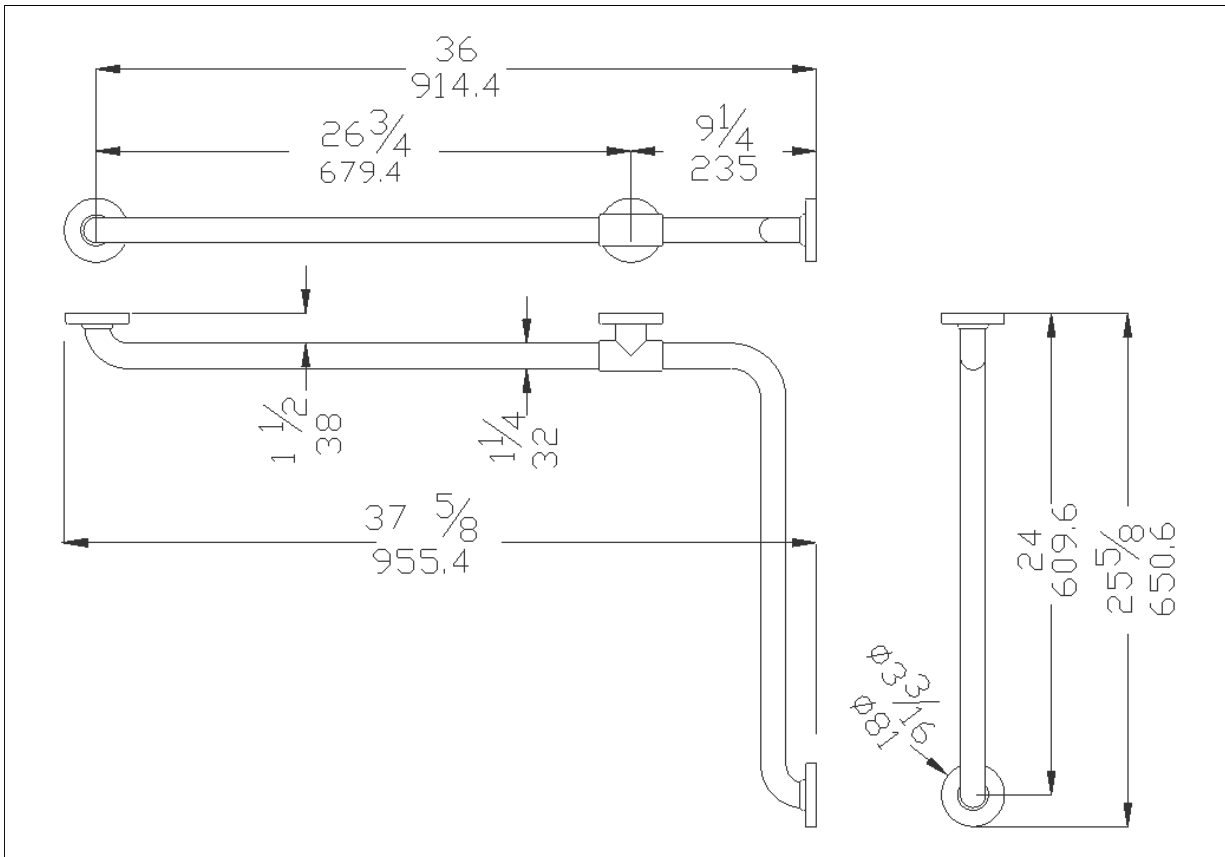

Corner Grab Bar

Technical Data

Corner safety support

Code **DSGBVC2436** Series **Vinyl Coated Grab Bars**

Net weight lb. Dimensions [WxDxH] In. 37 5/8x25 5/8x3 3/16

In use weight capacity Vertical lb. 449,74

Use and installation info

Use

Cleaning

Fasteners

Packaging information

Type of package

Dimensions [WxDxH] In. Weight lb.

Available Colours