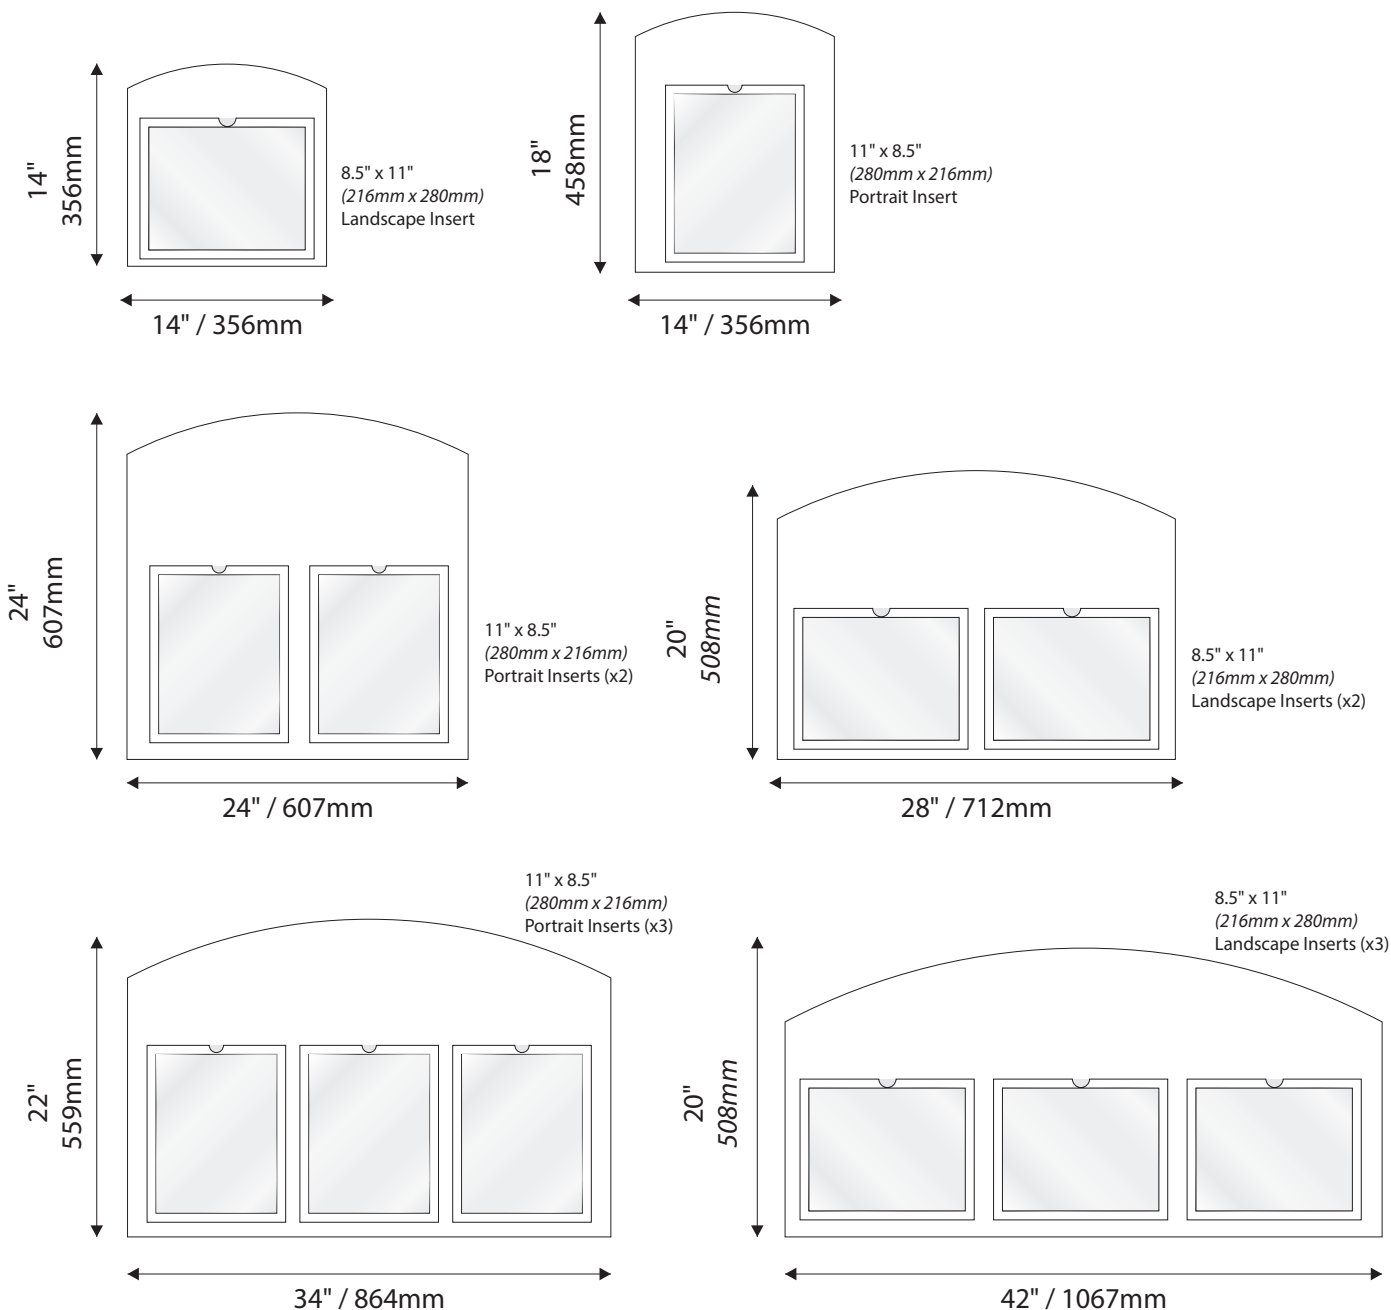

Standard Sizes

Florence Collection

Modular Window Sign

IPC.1549/REV.3