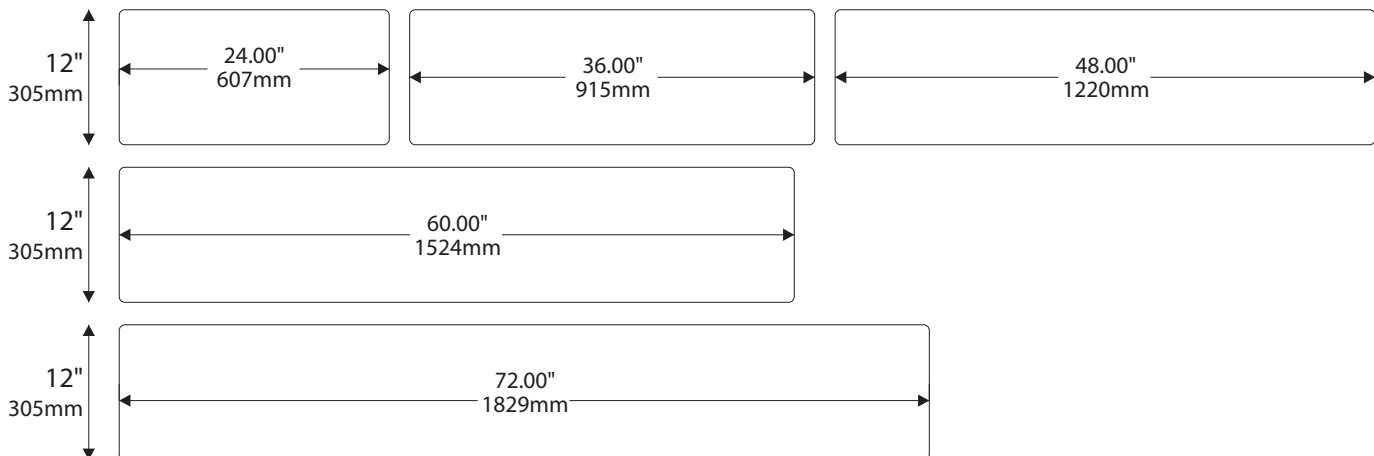

# Standard Sizes

## Overhead (Ceiling) Mounted

*Due to the nature of InPro's overhead track system, the Florence shape is not available*

6" H/ 153mm Overheads can accommodate up to (2) lines of 2" / 51mm Text

9"H/229mm Overheads can accommodate up to (3) lines of 2" / 51mm Text