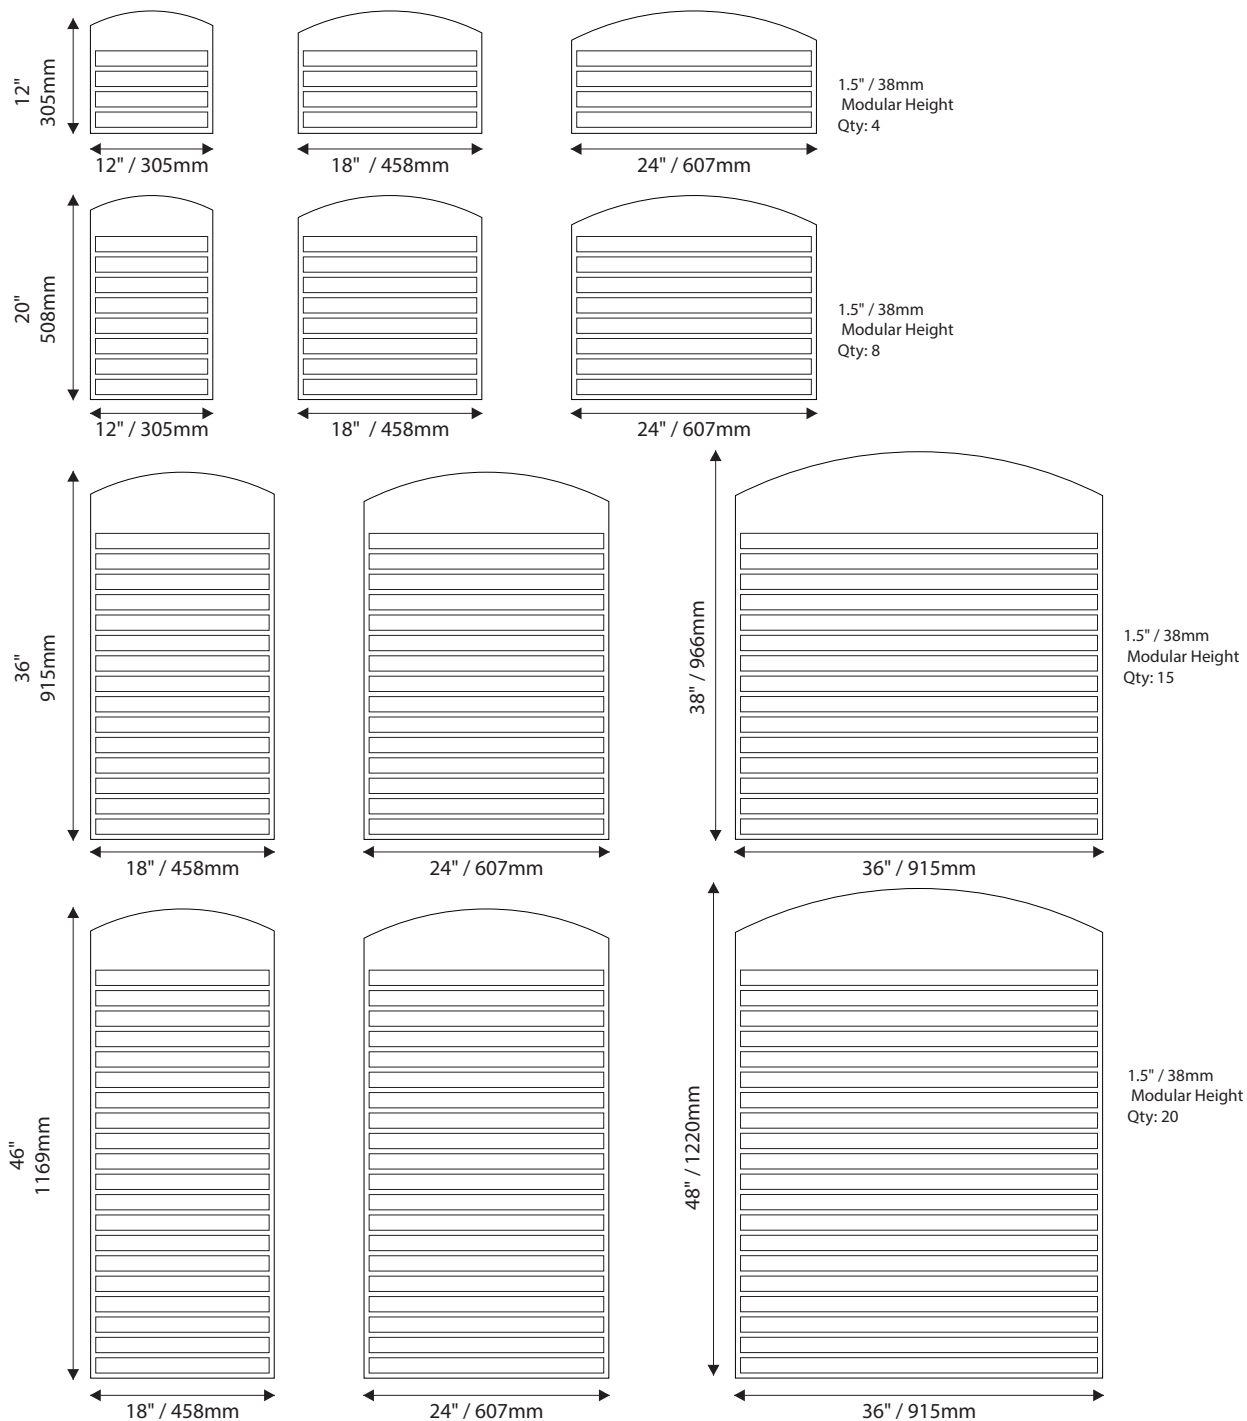

Standard Sizes

Florence Collection

Directories - Palladium Rigid Vinyl Sheet

IPC.1549/REV.3