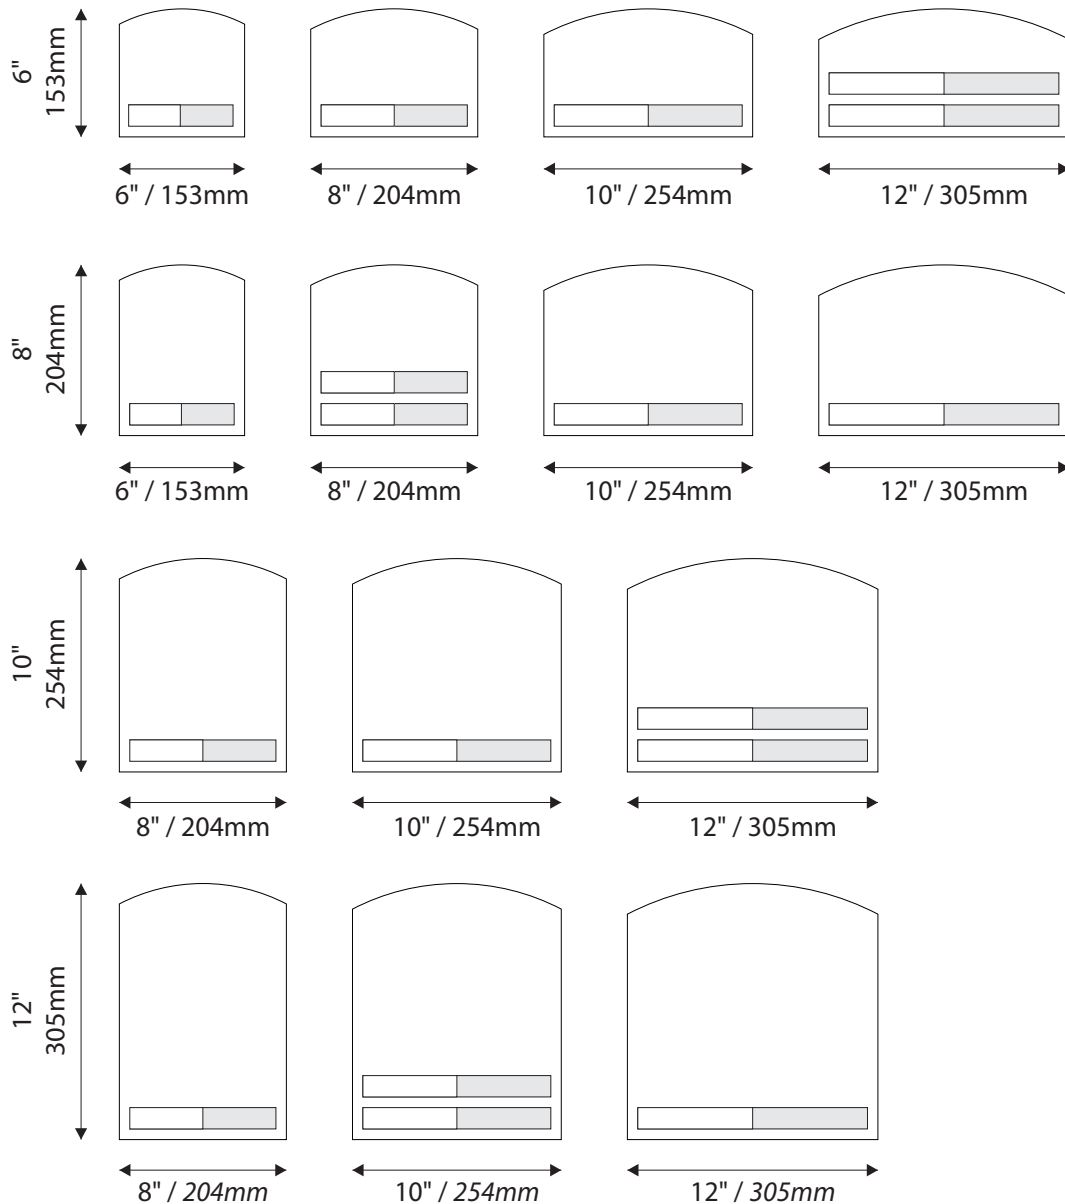

Standard Sizes

Florence Collection

Room Identification with Slider

- Slider Displays are available in height of 1" (25mm) , 1.5" (38mm) and 2" (51mm)
- Slider displays are 1" (25mm) less the sign width.
- Slider display are printed to match the finish of the sign face.
- All slider display text is permanent and can not be changed or updated.

IPC.1549/REV.3