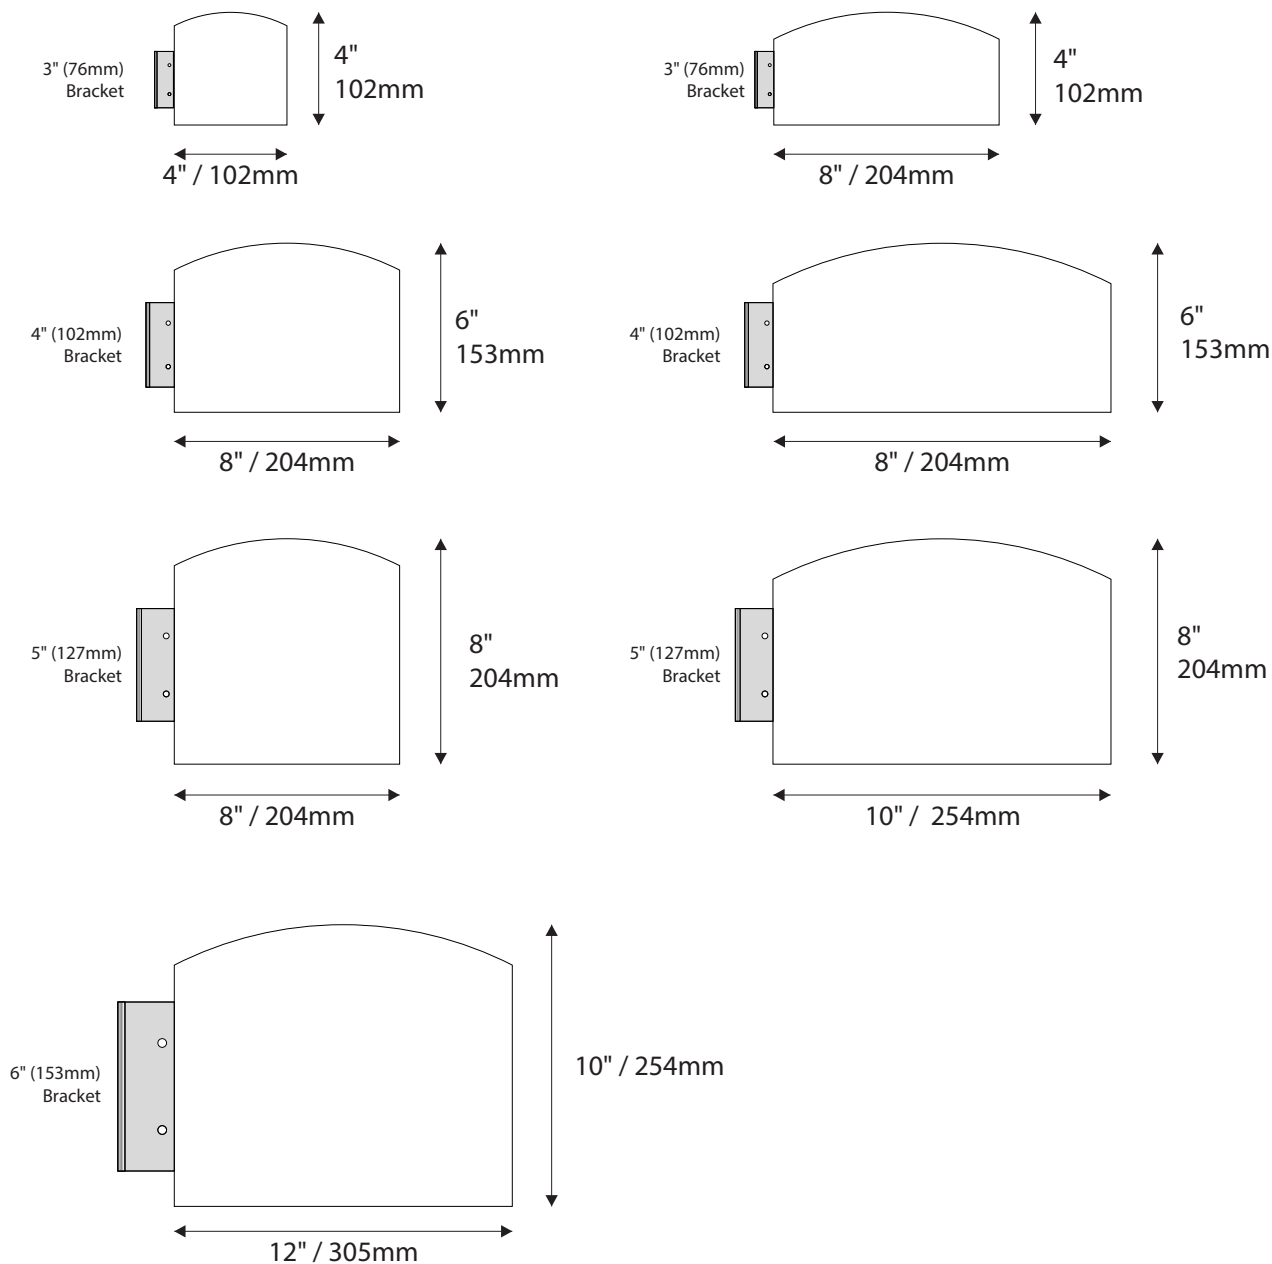

Standard Sizes

Florence Collection

Projection (Flag) Mounted

- All Projection Signs are double sided
- Bracket size will vary depending on sign size

IPC.1549/REV.3