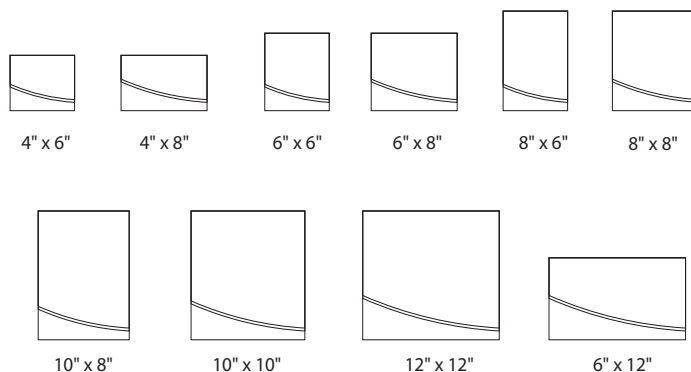

POPULAR SIZES

The size of these collection is defined by the H and W of the face, not the overall size of the sign. Reference Standard Collections sizes for all additional size options

SIGN TYPES

- ADA Room Identification
- ADA Regulatory
- Room Identification w/ Window
- Room Identification w/ Slider
- Informational
- Directional
- Directories
- Modular Window Signs
- Informational Window Signs
- Projection