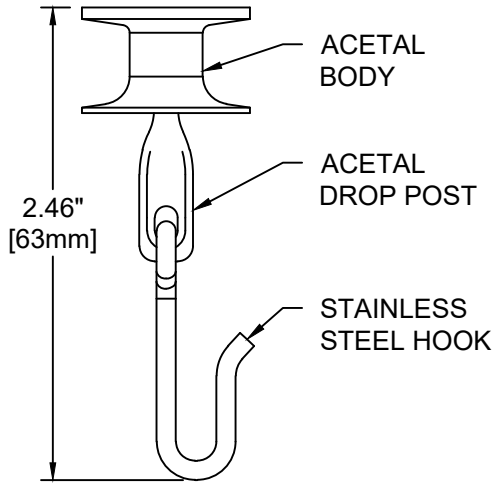

CE5041
SPOOL CARRIER
COLOR: WHITE

CE6030
SPOOL CARRIER
COLOR: WHITE

CE5038
BALL & CHAIN CARRIER
COLOR: WHITE

CE6026
POP-OUT CARRIER
COLOR: WHITE

FINISH: N/A

PROJECT:

CUSTOMER:

LOCATION: