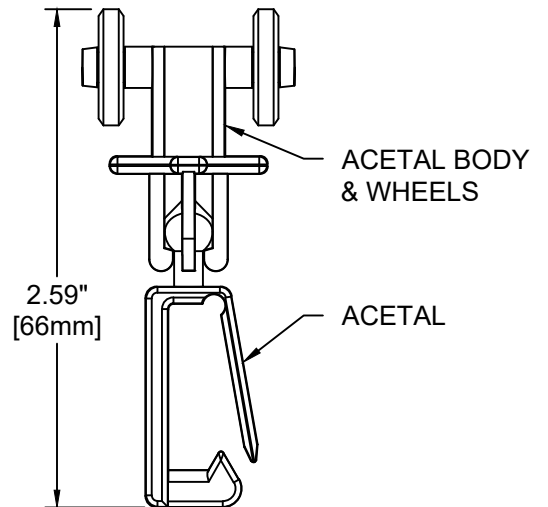

CE5041
SPOOL CARRIER
COLOR: WHITE

CE6030
SPOOL CARRIER
COLOR: WHITE

CE5038
BALL & CHAIN CARRIER
COLOR: WHITE

CE6026
POP-OUT CARRIER
COLOR: WHITE

FINISH: N/A

PROJECT:

CUSTOMER:

LOCATION:

OPTITRAC CARRIERS

DATE: 6/25/12

SCALE: 1:1

DOC: CADCZ.001/R4

inpro.

For More Information Visit: Inprocorp.com