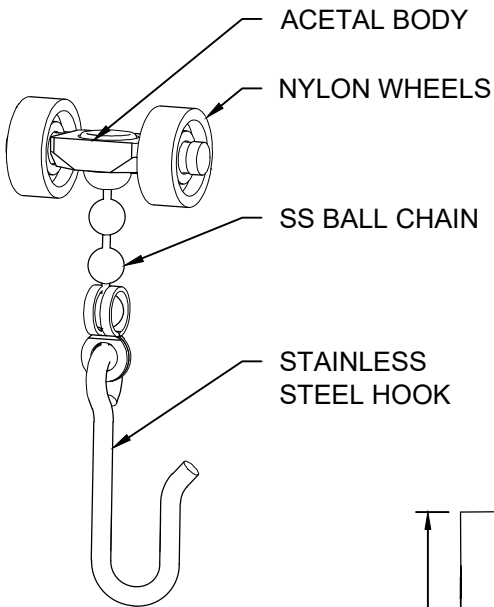

CE5041
SPOOL CARRIER
COLOR: WHITE

CE6030
SPOOL CARRIER
COLOR: WHITE

CE5038
BALL & CHAIN CARRIER
COLOR: WHITE

CE6026
POP-OUT CARRIER
COLOR: WHITE

FINISH: N/A

PROJECT:

CUSTOMER:

LOCATION: