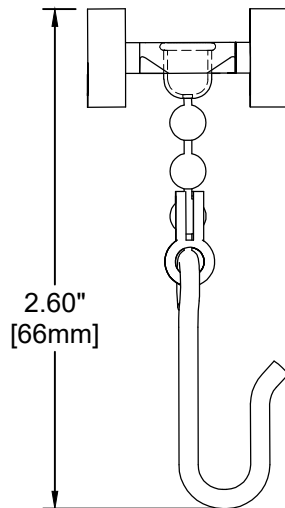

CE5041
SPOOL CARRIER
COLOR: WHITE

CE6030
SPOOL CARRIER
COLOR: WHITE

CE5038
BALL & CHAIN CARRIER
COLOR: WHITE

CE6026
POP-OUT CARRIER
COLOR: WHITE

FINISH: N/A

PROJECT:

CUSTOMER:

LOCATION: