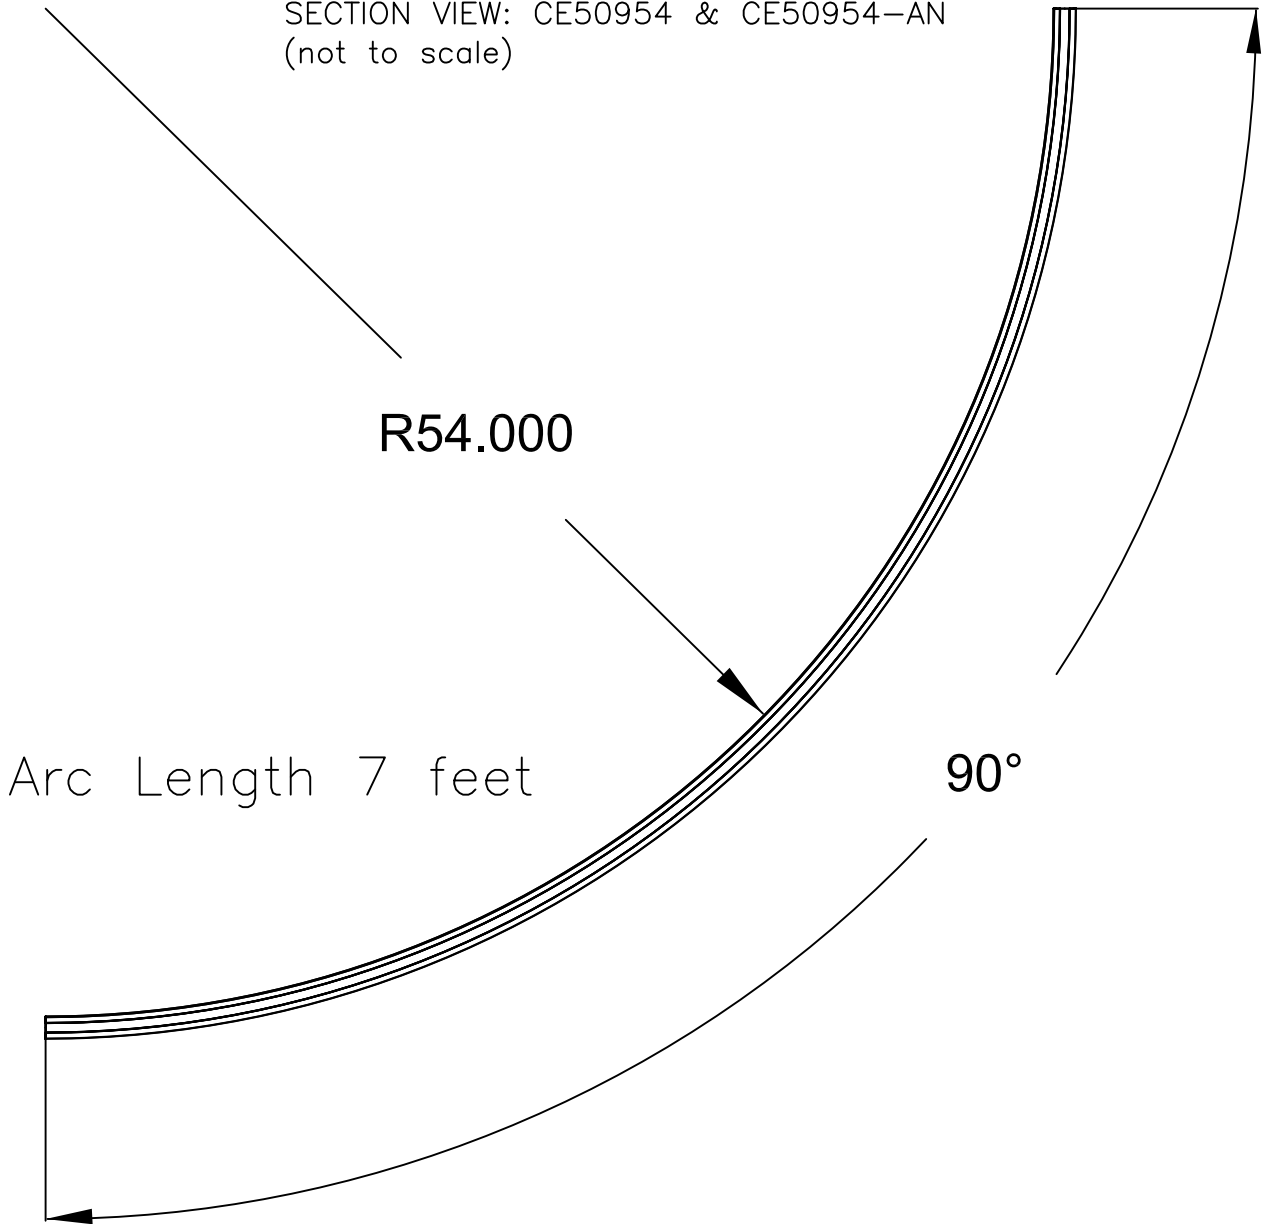

SECTION VIEW: CE50954 & CE50954-AN
(not to scale)

CLICKEZE®
PRIVACY SYSTEMS

| | |
|--------------------|----------|
| DATE: | 07/11/17 |
| SCALE: | -- |
| DOC.CADCZ.062/rev1 | |

Optitrac®
Cubicle Curtain Track
54" Bend