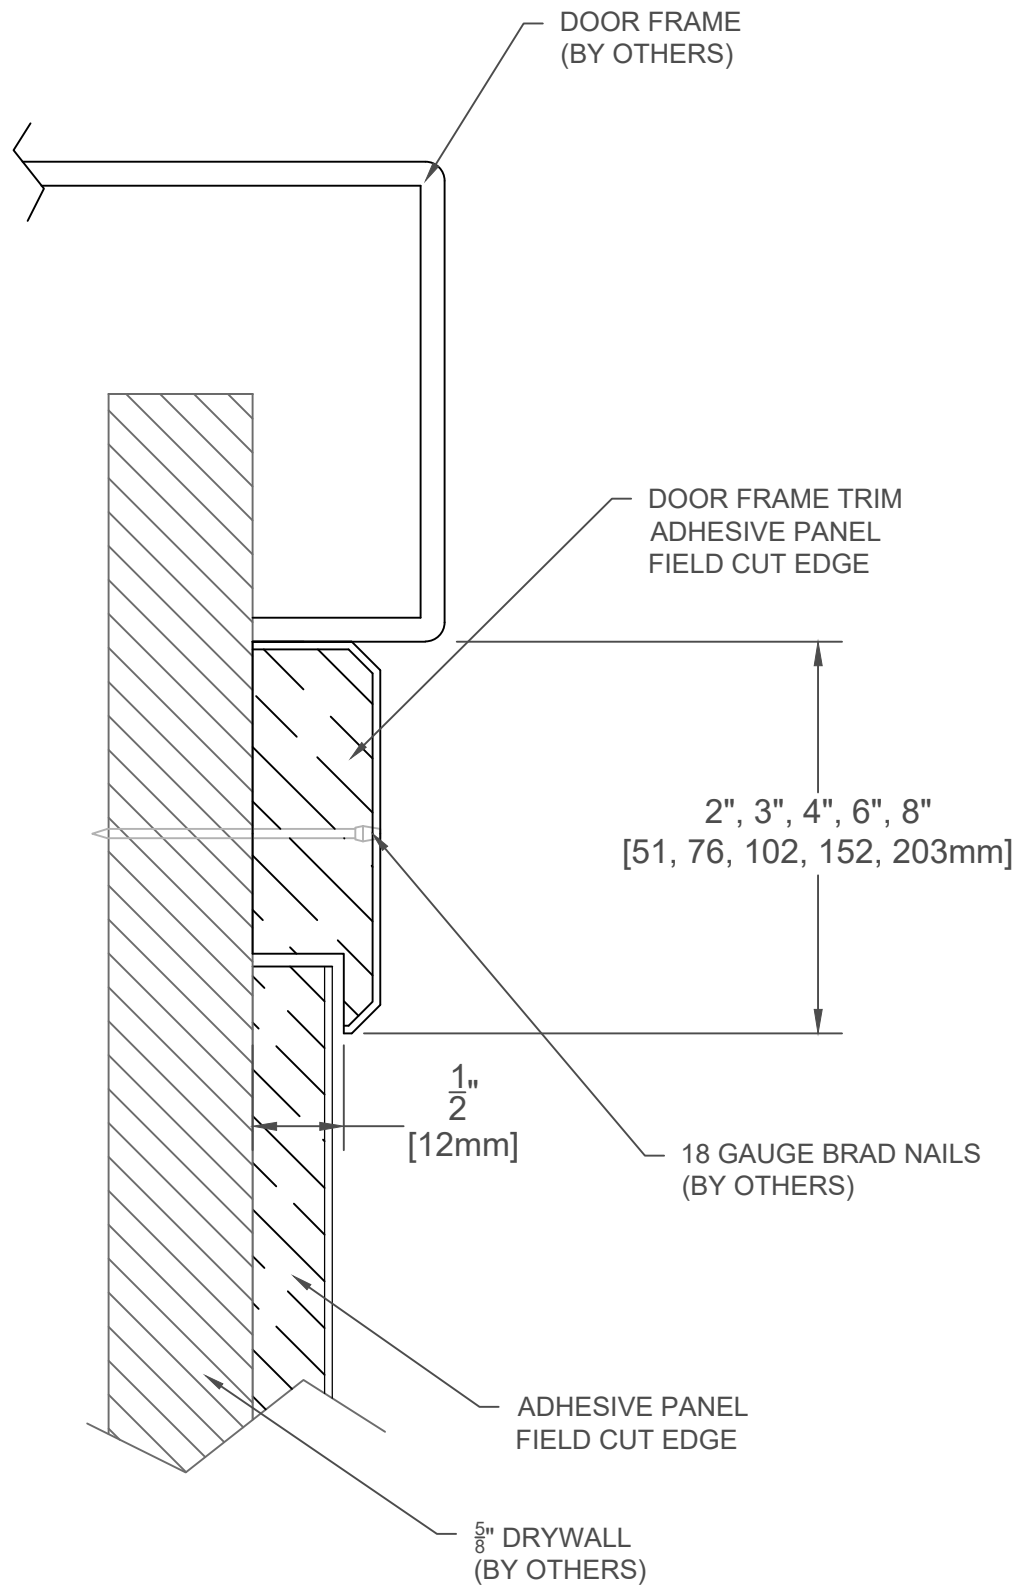

inpro.

For More Information Visit: Inprocorp.com

FINISH:

PROJECT:
CUSTOMER:
LOCATION:

PALLADIUM WALL PANELS
ADHESIVE, FIELD CUT EDGE
OUTSIDE CORNER TRIM

DATE: 7/1/13
SCALE: 1:1
DOC:CADIPC.096/R1

inpro.
For More Information Visit: Inprocorp.com