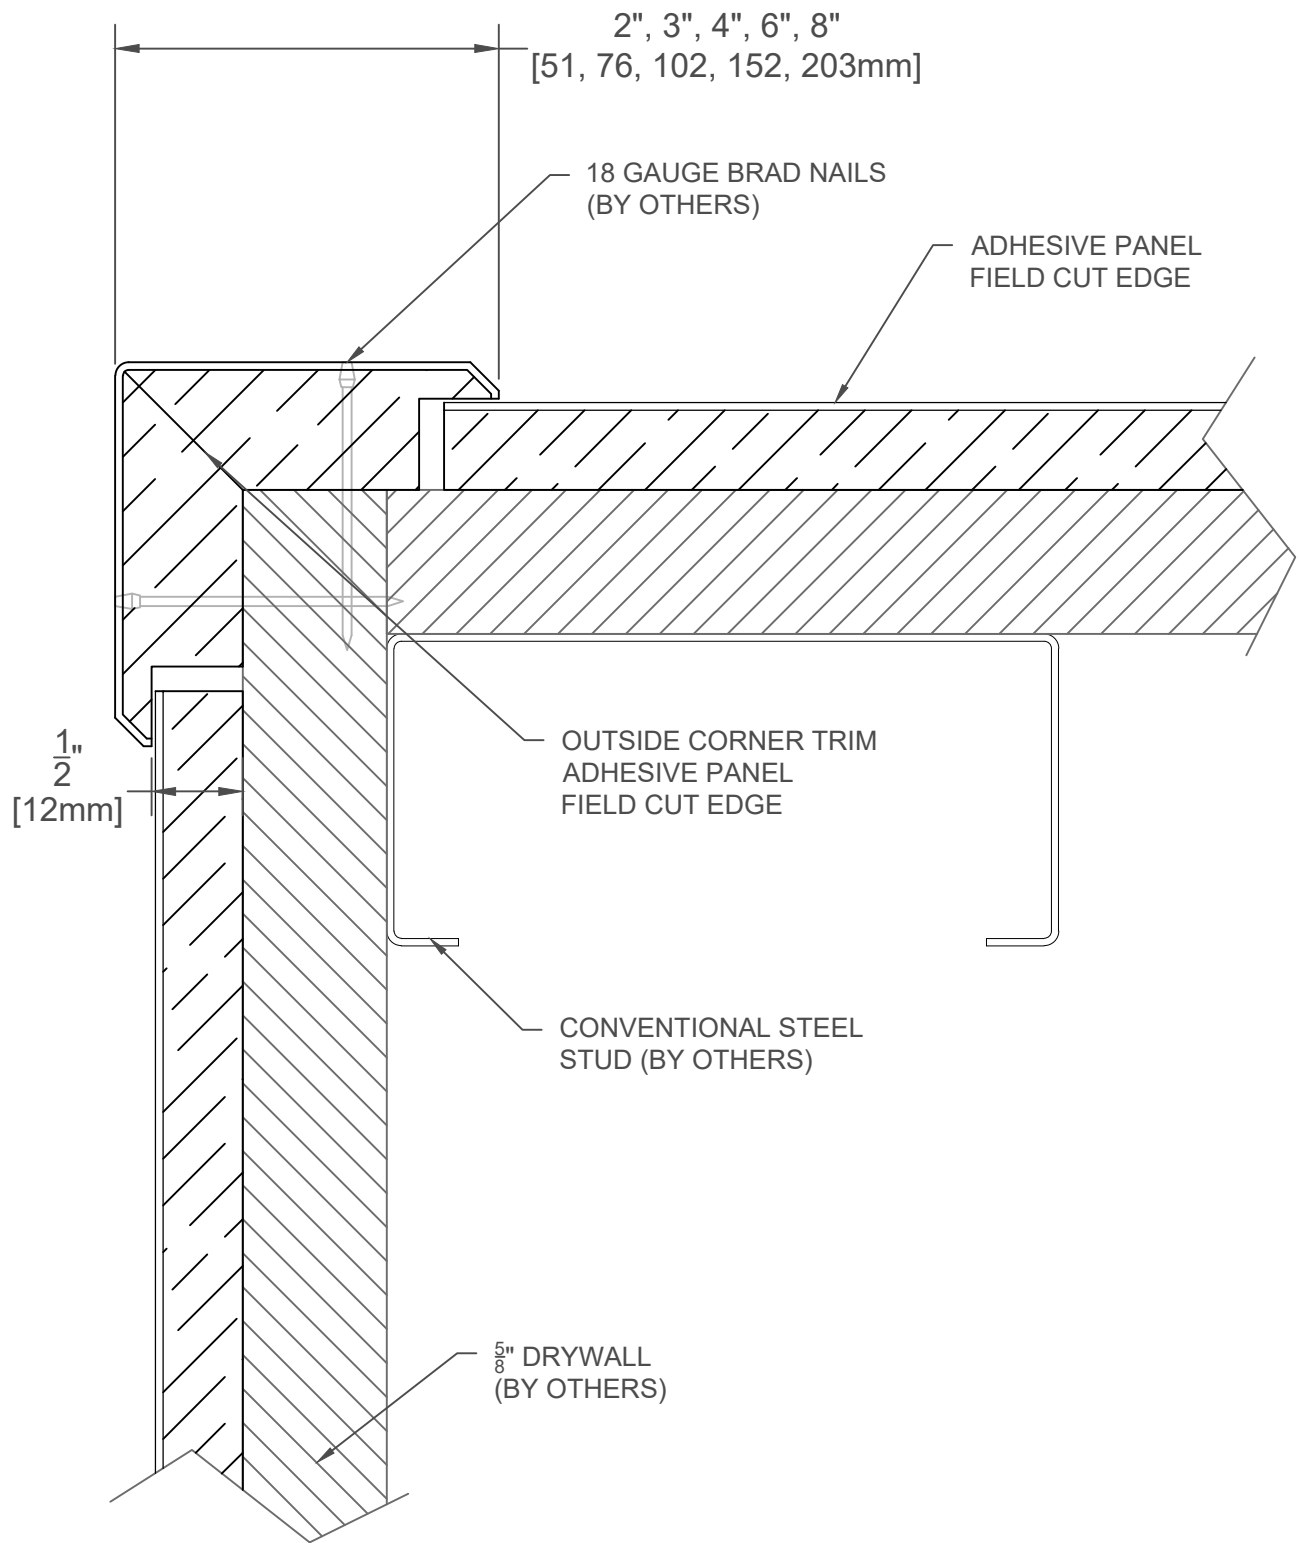

FINISH:

PROJECT:

CUSTOMER:

LOCATION:

PALLADIUM WALL PANELS
ADHESIVE, FIELD CUT EDGE
INSIDE CORNER TRIM

DATE: 7/1/13

SCALE: 1:1

DOC:CADIPC.096/R1

inpro.

For More Information Visit: Inprocorp.com

FINISH:

PROJECT:
CUSTOMER:
LOCATION:

PALLADIUM WALL PANELS
ADHESIVE, FIELD CUT EDGE
OUTSIDE CORNER TRIM

DATE: 7/1/13
SCALE: 1:1
DOC:CADIPC.096/R1

inpro.
For More Information Visit: Inprocorp.com

FINISH:

PROJECT:

CUSTOMER:

LOCATION:

PALLADIUM WALL PANELS
ADHESIVE, FIELD CUT EDGE
DOOR FRAME TRIM

DATE: 7/1/13

SCALE: 1:1

DOC:CADIPC.096/R1