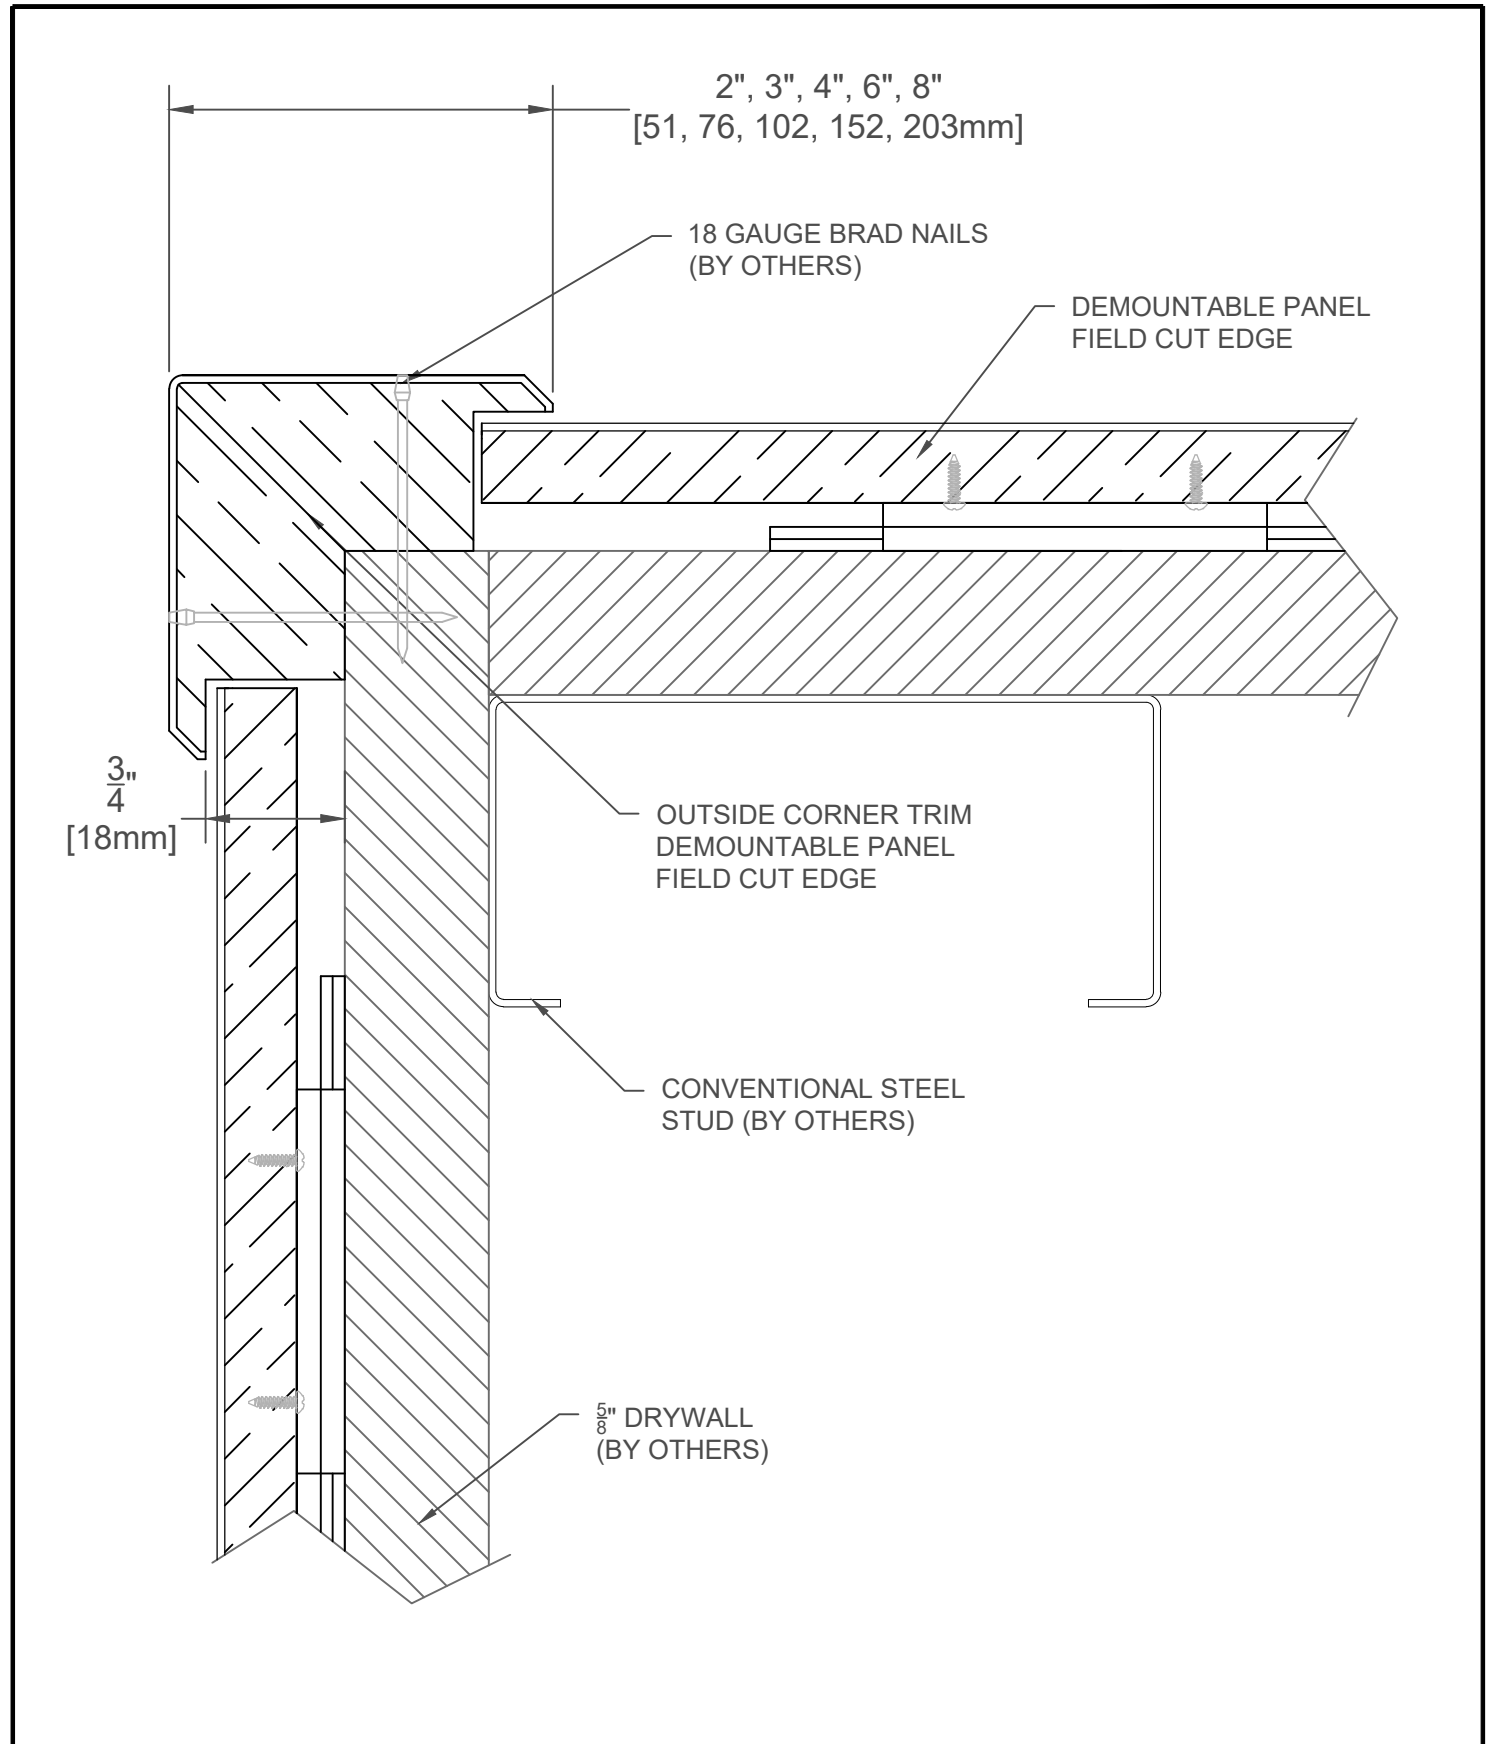

PROJECT:		PALLADIUM WALL PANELS DEMOUNTABLE, FIELD CUT EDGE INSIDE CORNER TRIM	DATE:	7/1/13	inpro. <small>For More Information Visit: Inprocorp.com</small>
CUSTOMER:			SCALE:	1:1	
LOCATION:			DOC:	CADIPC.098/R1	

PROJECT:		PALLADIUM WALL PANELS DEMOUNTABLE, FIELD CUT EDGE OUTSIDE CORNER TRIM	DATE:	7/1/13	inpro. <small>For More Information Visit: Inprocorp.com</small>
CUSTOMER:			SCALE:	1:1	
LOCATION:			DOC:	CADIPC.098/R1	
		FINISH:			