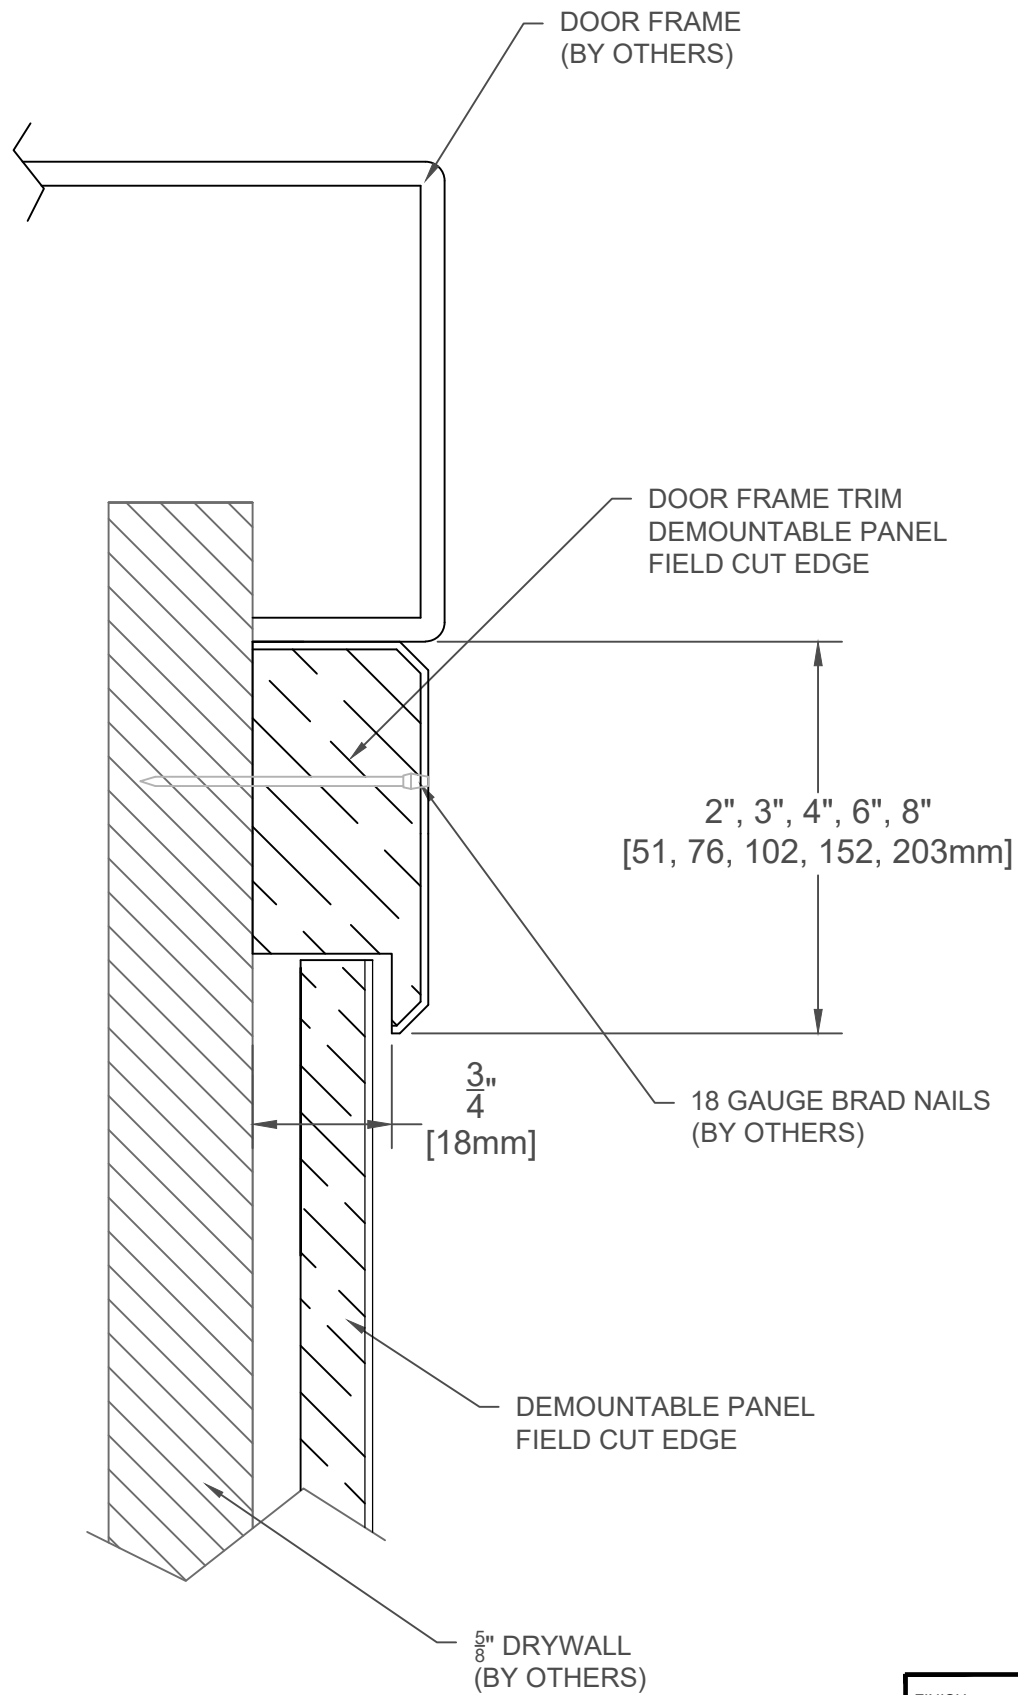

PROJECT:		PALLADIUM WALL PANELS DEMOUNTABLE, FIELD CUT EDGE INSIDE CORNER TRIM	DATE:	7/1/13	inpro. <small>For More Information Visit: Inprocorp.com</small>
CUSTOMER:			SCALE:	1:1	
LOCATION:			DOC:	CADIPC.098/R1	

PROJECT:		PALLADIUM WALL PANELS DEMOUNTABLE, FIELD CUT EDGE OUTSIDE CORNER TRIM	DATE:	7/1/13	inpro. <small>For More Information Visit: Inprocorp.com</small>
CUSTOMER:			SCALE:	1:1	
LOCATION:			DOC:	CADIPC.098/R1	
		FINISH:			