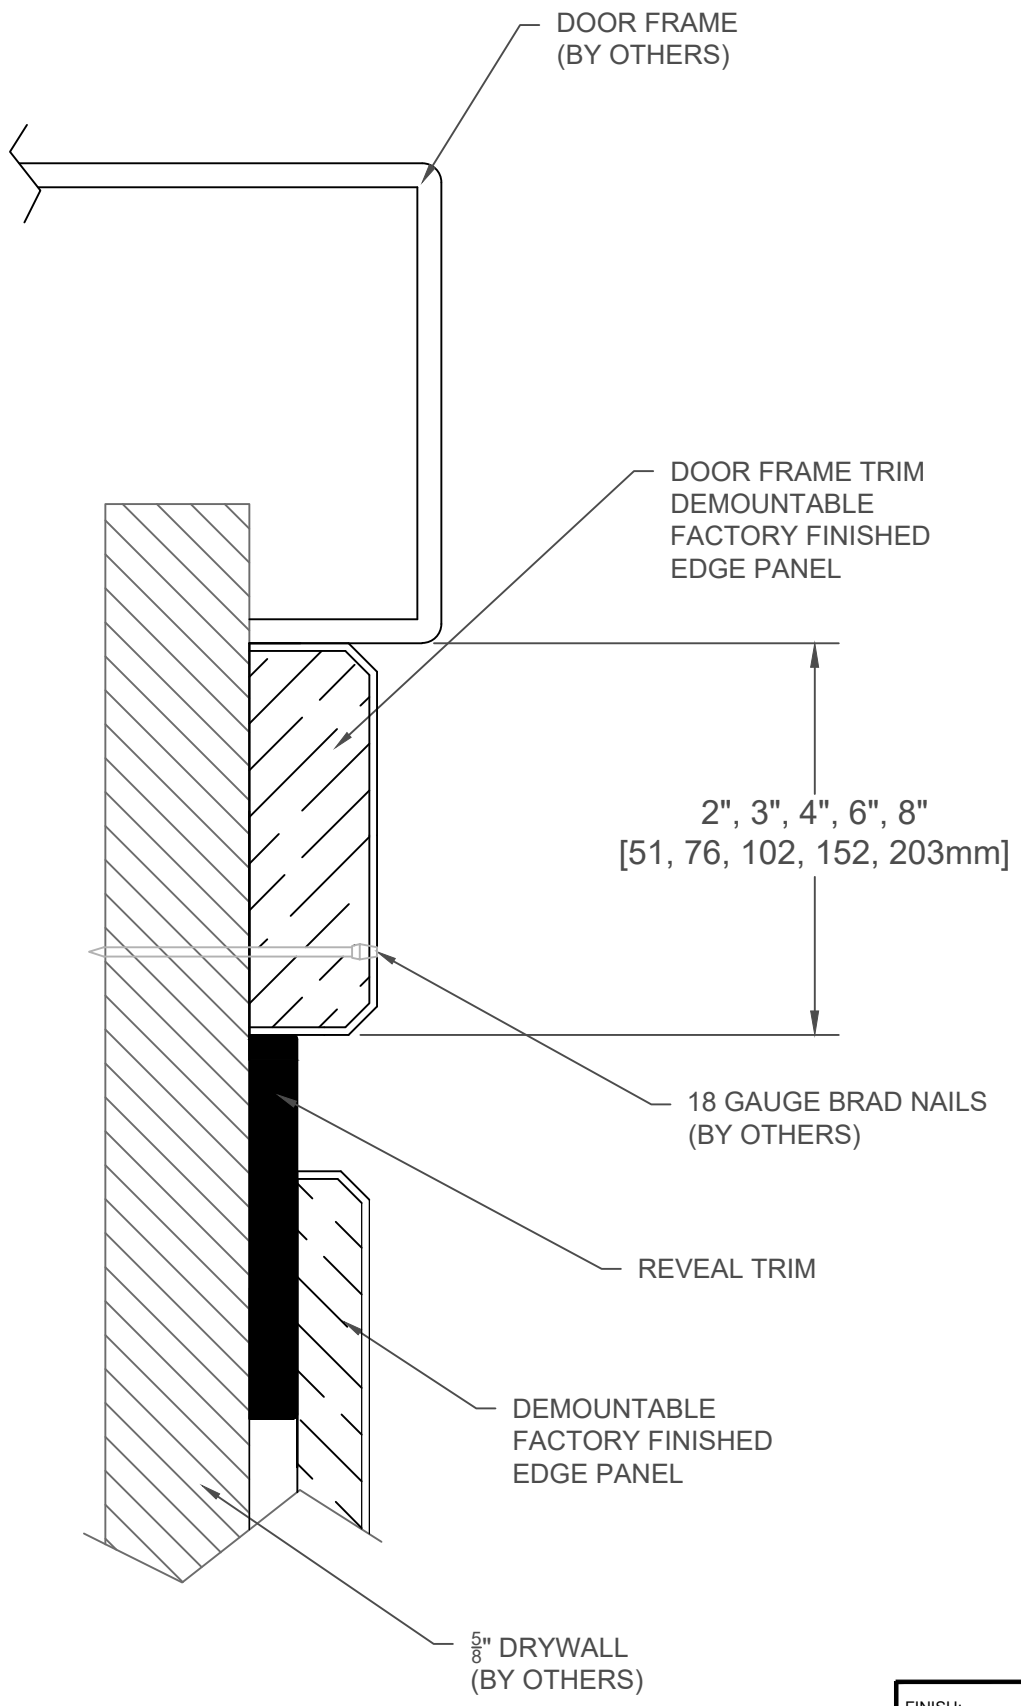

PROJECT:	PALLADIUM WALL PANELS DEMOUNTABLE, FACTORY FINISHED EDGE, INSIDE CORNER TRIM	DATE:	7/1/13	FINISH:
CUSTOMER:		SCALE:	1:1	 For More Information Visit: <a href="http://Inprocorp.com">Inprocorp.com</a>
LOCATION:		DOC:	CADIPC.099/R1	

PROJECT:		<b>PALLADIUM WALL PANELS DEMOUNTABLE, FACTORY FINISHED EDGE, OUTSIDE CORNER TRIM</b>	DATE:	7/1/13	FINISH:
CUSTOMER:			SCALE:	1:1	 For More Information Visit: <a href="http://Inprocorp.com">Inprocorp.com</a>
LOCATION:			DOC:	CADIPC.099/R1	