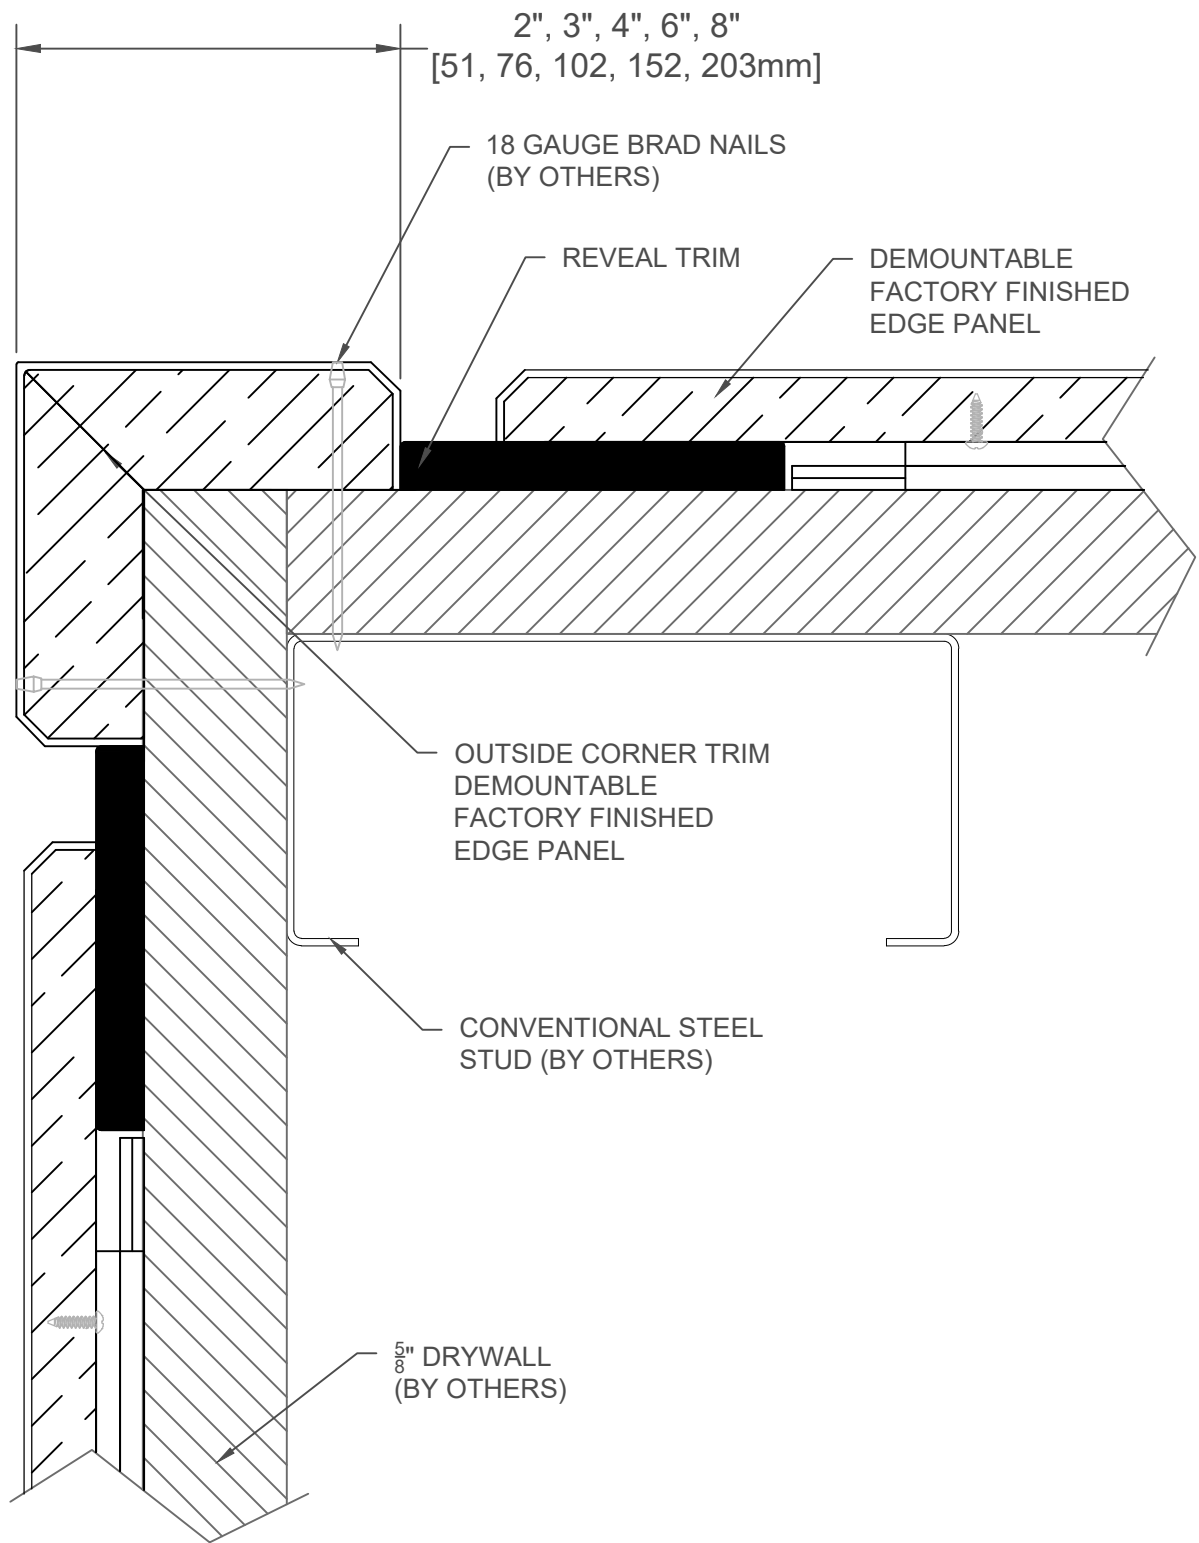

PROJECT:	PALLADIUM WALL PANELS DEMOUNTABLE, FACTORY FINISHED EDGE, INSIDE CORNER TRIM	DATE:	7/1/13	FINISH:
CUSTOMER:		SCALE:	1:1	 For More Information Visit: <a href="http://Inprocorp.com">Inprocorp.com</a>
LOCATION:		DOC:	CADIPC.099/R1	

PROJECT:		<b>PALLADIUM WALL PANELS DEMOUNTABLE, FACTORY FINISHED EDGE, OUTSIDE CORNER TRIM</b>	DATE:	7/1/13	FINISH:
CUSTOMER:			SCALE:	1:1	 For More Information Visit: <a href="http://Inprocorp.com">Inprocorp.com</a>
LOCATION:			DOC:	CADIPC.099/R1	