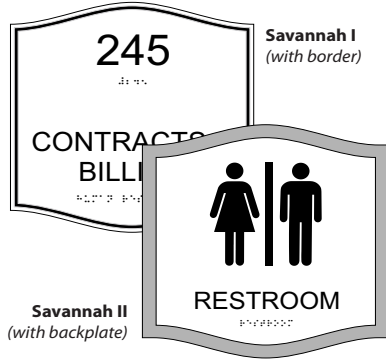

## GENERAL INFORMATION

- Inspired by the Regency Architectural Style Savannah is known for
- Features gently sloping top and bottom edged front plate with replicated design on back plate
- The Savannah shape comes standard with a backplate ( Savannah II), but is also available with a border (Savannah I) , or with neither.
- Coordinated collection to make designing your signs easy
- Available in numerous colors and substrates for a completely custom look

## SIGN TYPES

- ADA Room Identification
- ADA Regulatory
- Room Identification w/ Window
- Room Identification w/ Slider
- Informational
- Directional
- Directories
- Modular Window Signs
- Informational Window Signs
- Projection

## POPULAR SIZES

The size of these collection is defined by the H and W of the face, not the overall size of the sign. Reference Standard Collections sizes for all additional size options

IPC.1532/REV.2