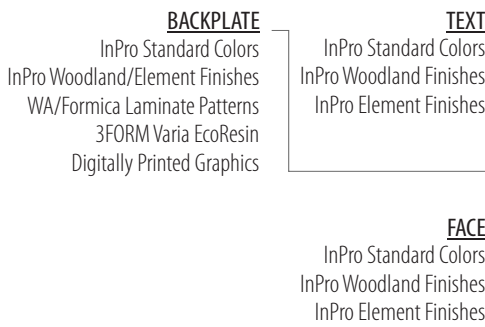

PALLADIUM FINISH OPTIONS