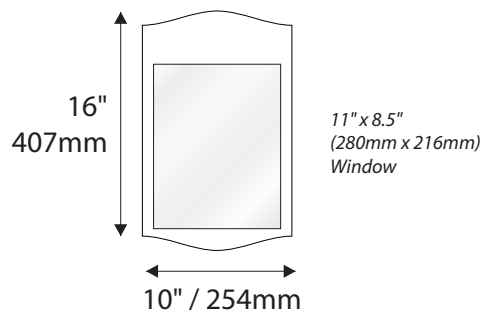

Standard Sizes

Savannah Collection

Informational Window Signs

Letter