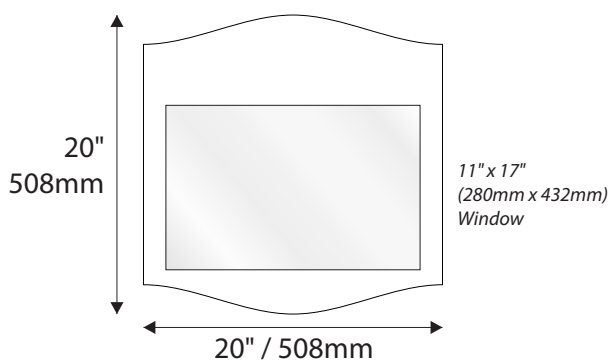

Ledger/Tabloid