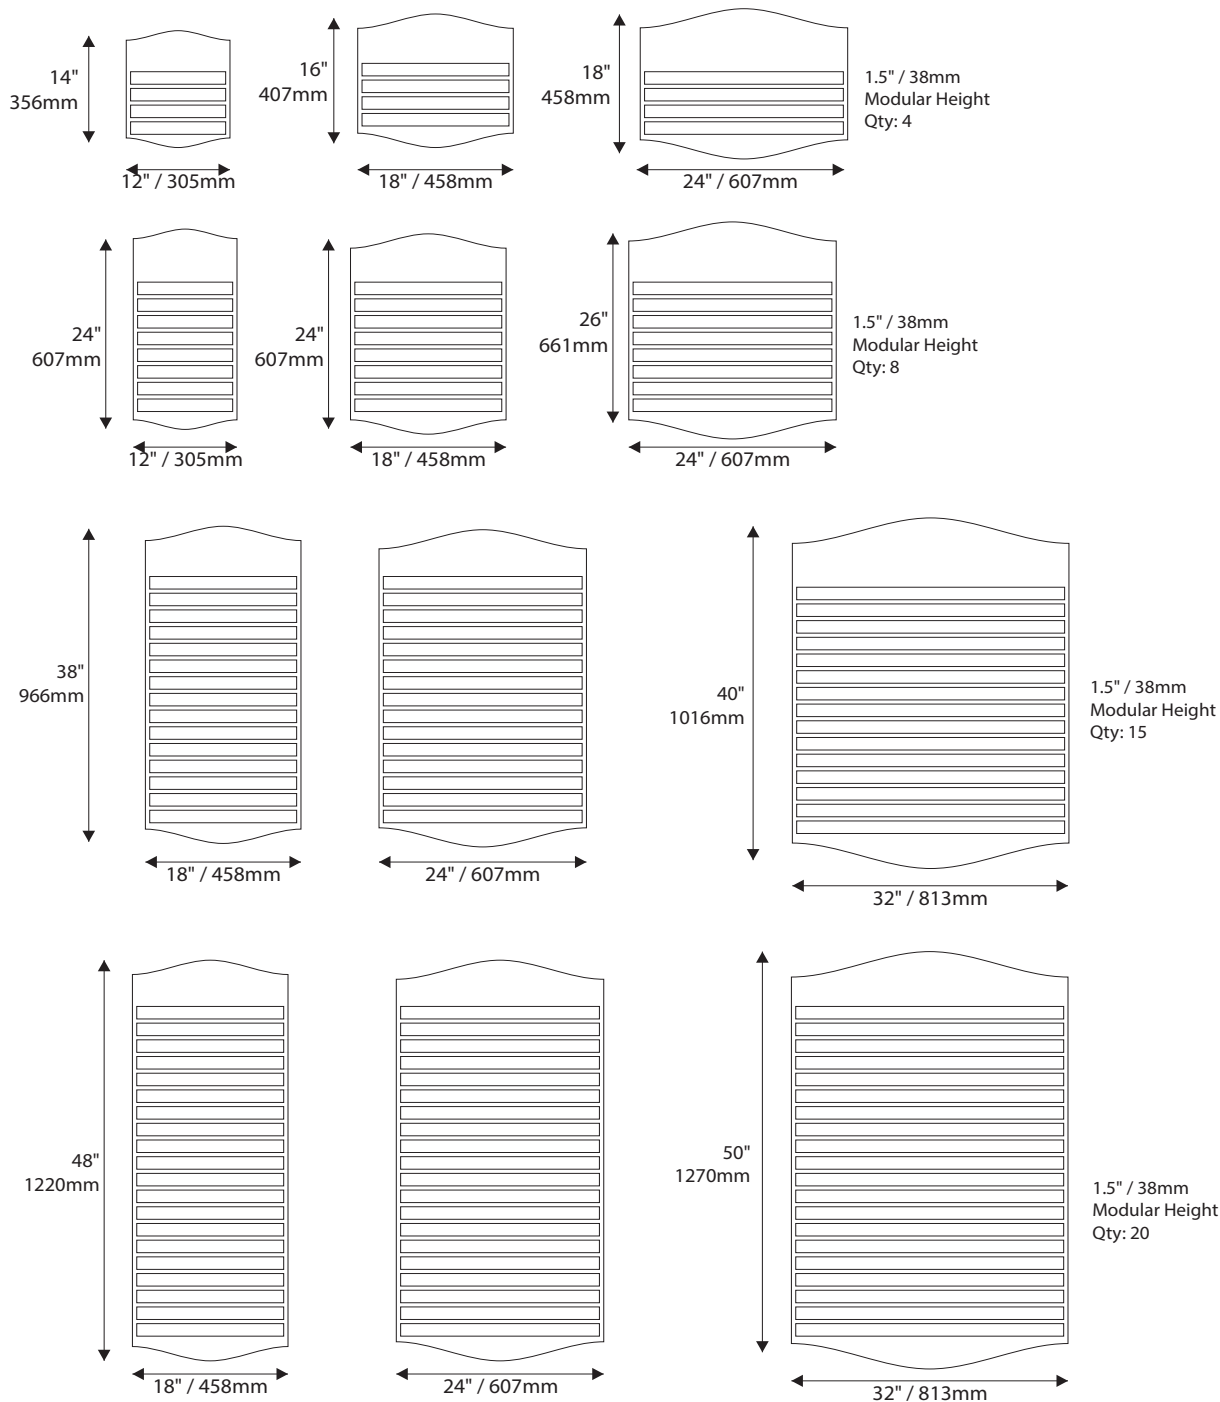

Standard Sizes

Savannah Collection

Directories - Palladium Rigid Vinyl Sheet

IPC1533/REV.3