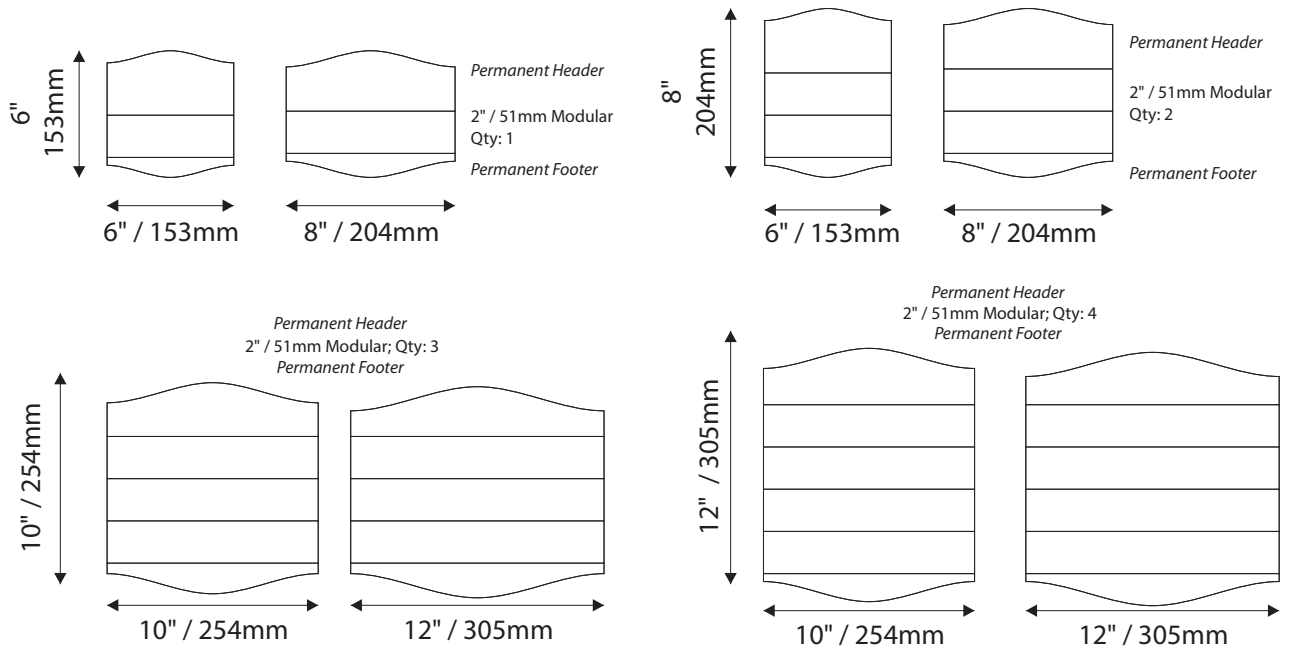

Room Identification with Modular - Photopoly/Digital Print