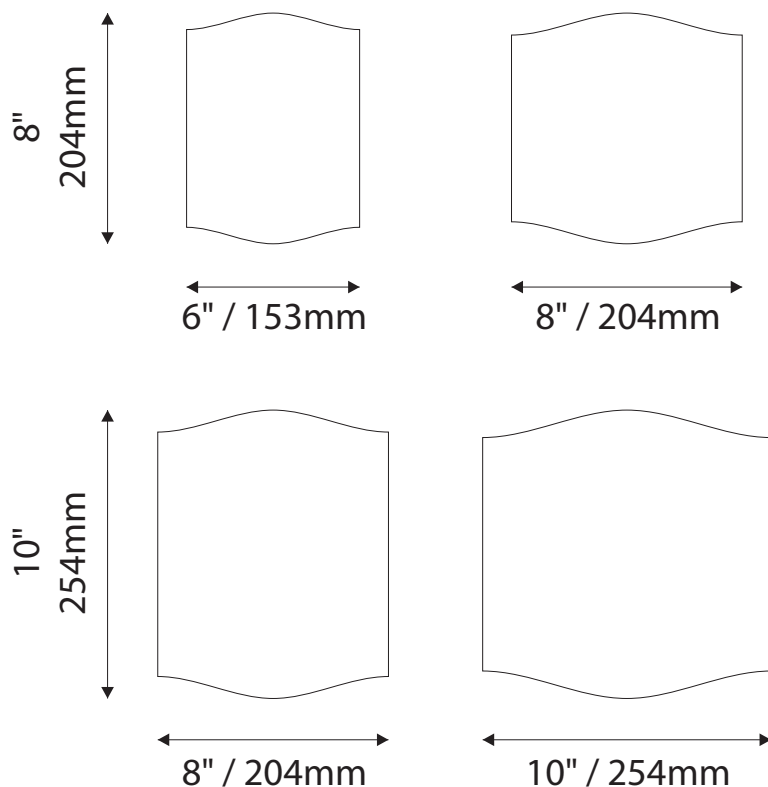

Standard Sizes

Savannah Collection

ADA Regulatory