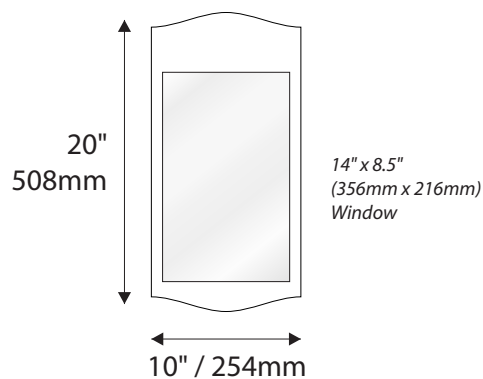

Standard Sizes

Savannah Collection

Informational Window Signs

Letter

Legal

Ledger/Tabloid

IPC1533/REV.3