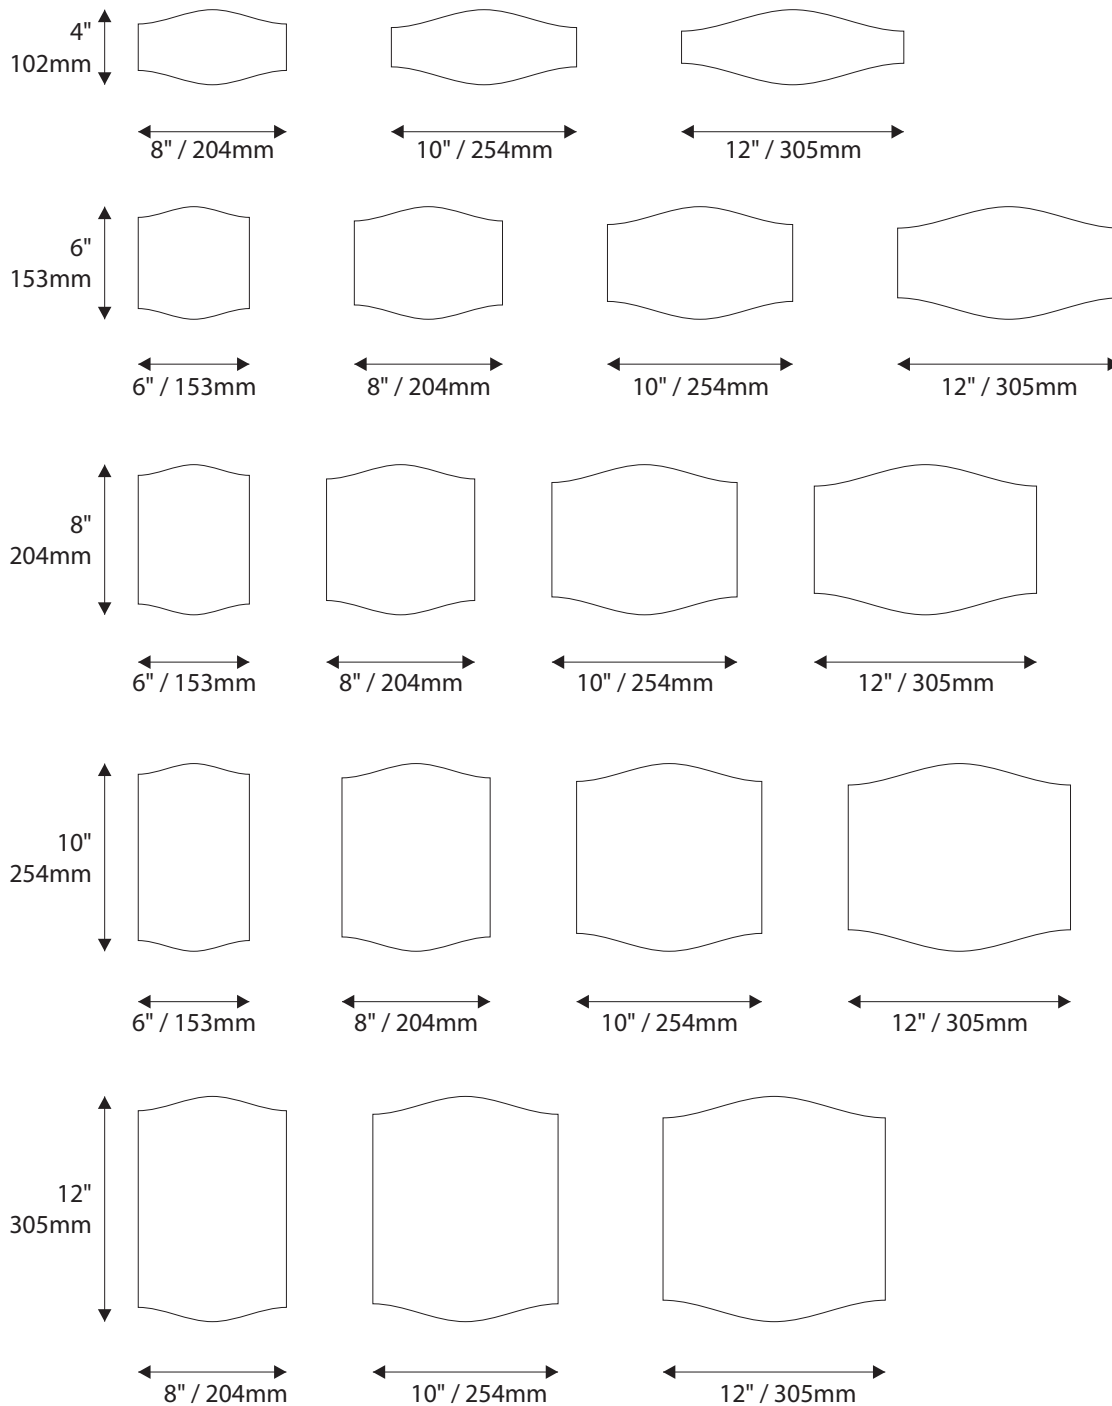

Standard Sizes

Savannah Collection

ADA Room Identification

IPC1533/REV.3

Standard Sizes

Savannah Collection

Informational / Directional

IPC1533/REV.3

- Window Sizes available from ½" (12mm) to 5.5" (140mm)
- Windows widths are typically 1" (25mm) less the sign width
- Edge to Edge windows are available in painted signs.
- All signs come standard with a finger notch for easy removal.

Room Identification with Slider

- Slider Displays are available in height of 1" (25mm) , 1.5" (38mm) and 2" (51mm)
- Slider displays are 1" (25mm) less the sign width.
- Slider display are printed to match the finish of the sign face.
- All slider display text is permanent and can not be changed or updated.

6" H/ 153mm Overheads can accommodate up to (2) lines of 2" / 51mm Text

9"H/229mm Overheads can accommodate up to (3) lines of 2" / 51mm Text

12"H/305mm Overheads can accommodate up to (4) lines of 2" / 51mm Text