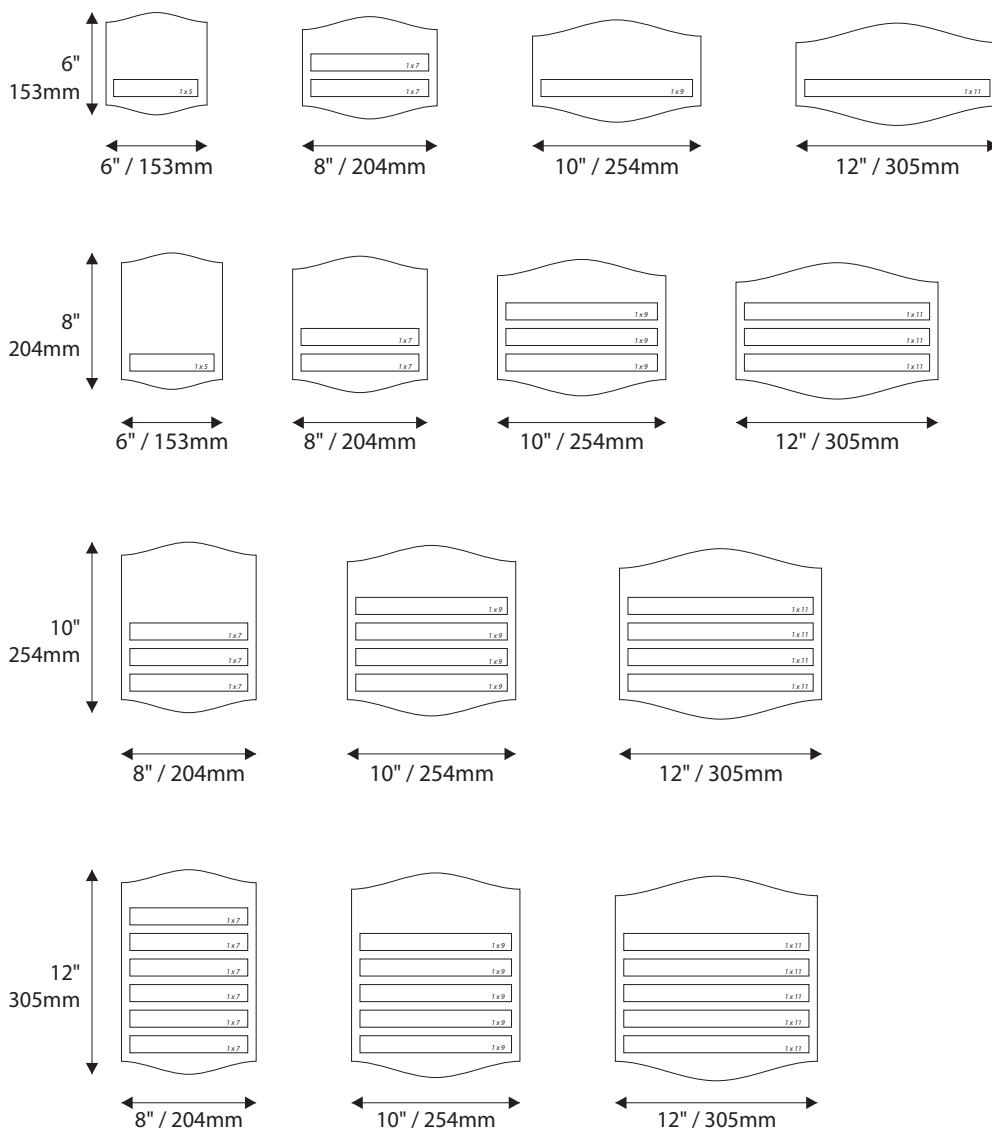

Standard Sizes

Savannah Collection

Room Identification with Modular - Palladium Rigid Vinyl Sheet

Room Identification with Modular - Photopoly/Digital Print

IPC1533/REV.3

Standard Sizes

Savannah Collection

Room Identification with Window

- Window Sizes available from ½" (12mm) to 5.5" (140mm)
- Windows widths are typically 1" (25mm) less the sign width
- Edge to Edge windows are available in painted signs.
- All signs come standard with a finger notch for easy removal.

Room Identification with Slider

- Slider Displays are available in height of 1" (25mm) , 1.5" (38mm) and 2" (51mm)
- Slider displays are 1" (25mm) less the sign width.
- Slider display are printed to match the finish of the sign face.
- All slider display text is permanent and can not be changed or updated.

6" H/ 153mm Overheads can accommodate up to (2) lines of 2" / 51mm Text

9"H/229mm Overheads can accommodate up to (3) lines of 2" / 51mm Text

12"H/305mm Overheads can accommodate up to (4) lines of 2" / 51mm Text