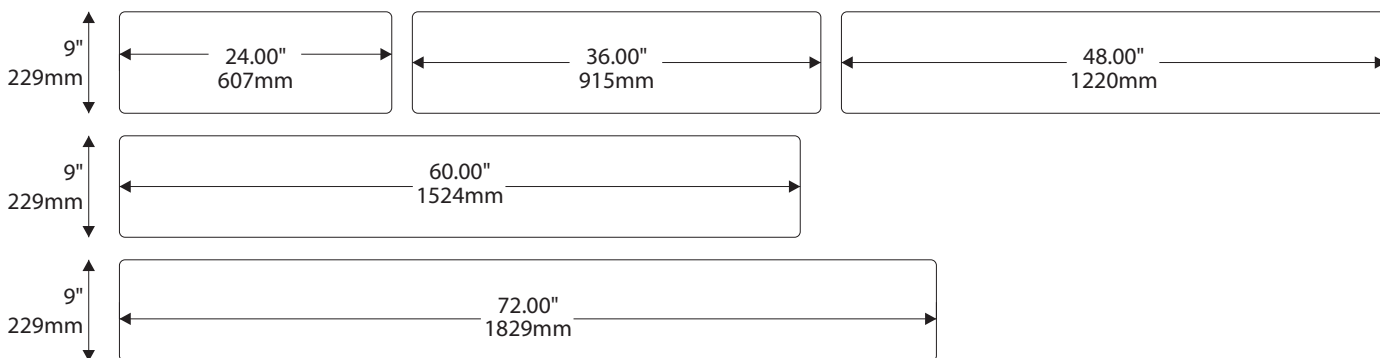

- Window Sizes available from ½" (12mm) to 5.5" (140mm)
- Windows widths are typically 1" (25mm) less the sign width
- Edge to Edge windows are available in painted signs.
- All signs come standard with a finger notch for easy removal.

Letter

Legal

Ledger/Tabloid

IPC1533/REV.3

Standard Sizes

Savannah Collection

Overhead (Ceiling) Mounted

Due to the nature of InPro's overhead track system, the Savannah shape is not available

6" H/ 153mm Overheads can accommodate up to (2) lines of 2" / 51mm Text

9"H/229mm Overheads can accommodate up to (3) lines of 2" / 51mm Text

12"H/305mm Overheads can accommodate up to (4) lines of 2" / 51mm Text