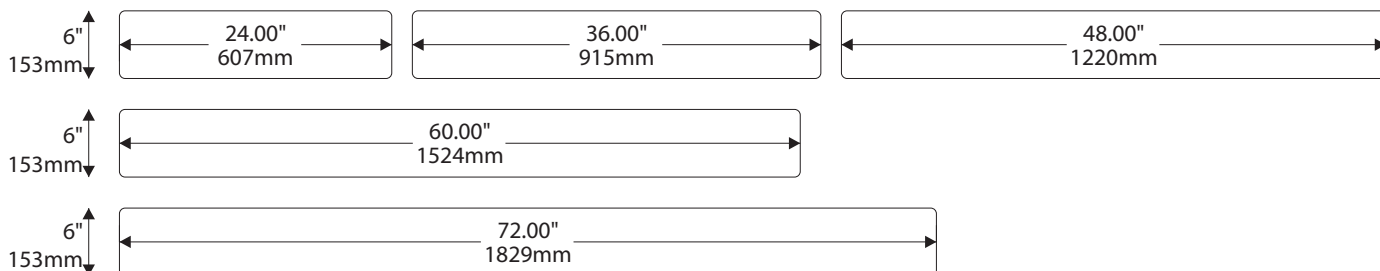

- Window Sizes available from ½" (12mm) to 5.5" (140mm)
- Windows widths are typically 1" (25mm) less the sign width
- Edge to Edge windows are available in painted signs.
- All signs come standard with a finger notch for easy removal.

Letter

Legal

Ledger/Tabloid

IPC1533/REV.3

Standard Sizes

Savannah Collection

Overhead (Ceiling) Mounted

Due to the nature of InPro's overhead track system, the Savannah shape is not available