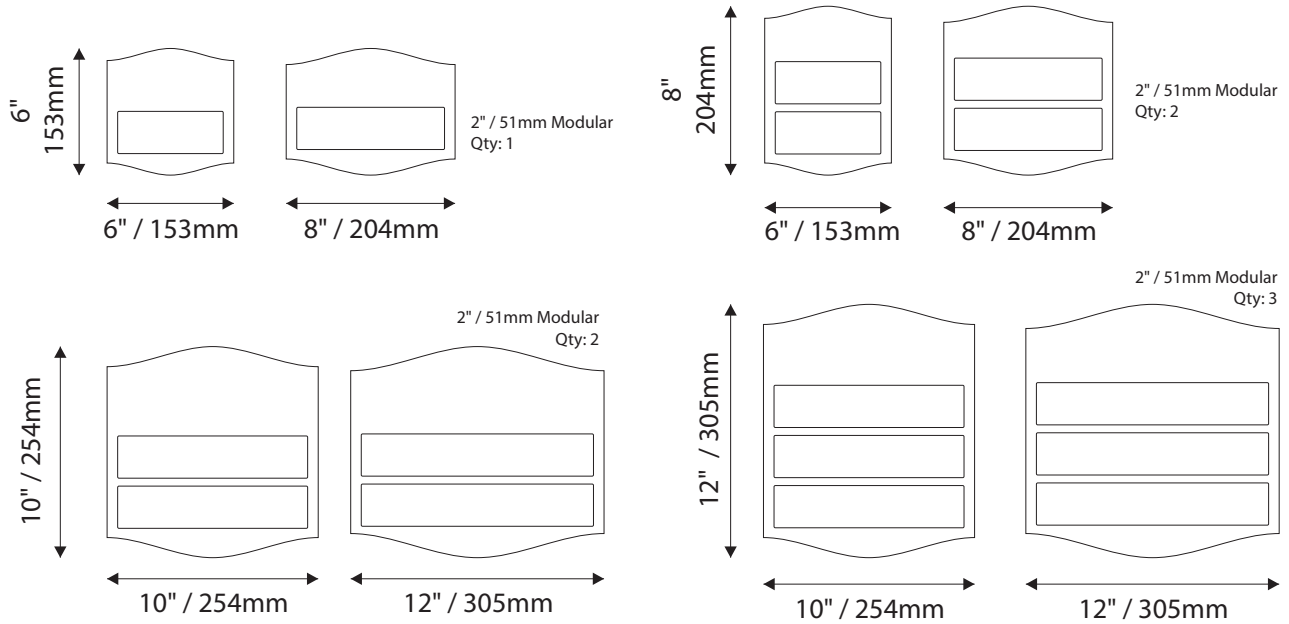

Standard Sizes

Savannah Collection

Room Identification with Modular - Palladium Rigid Vinyl Sheet