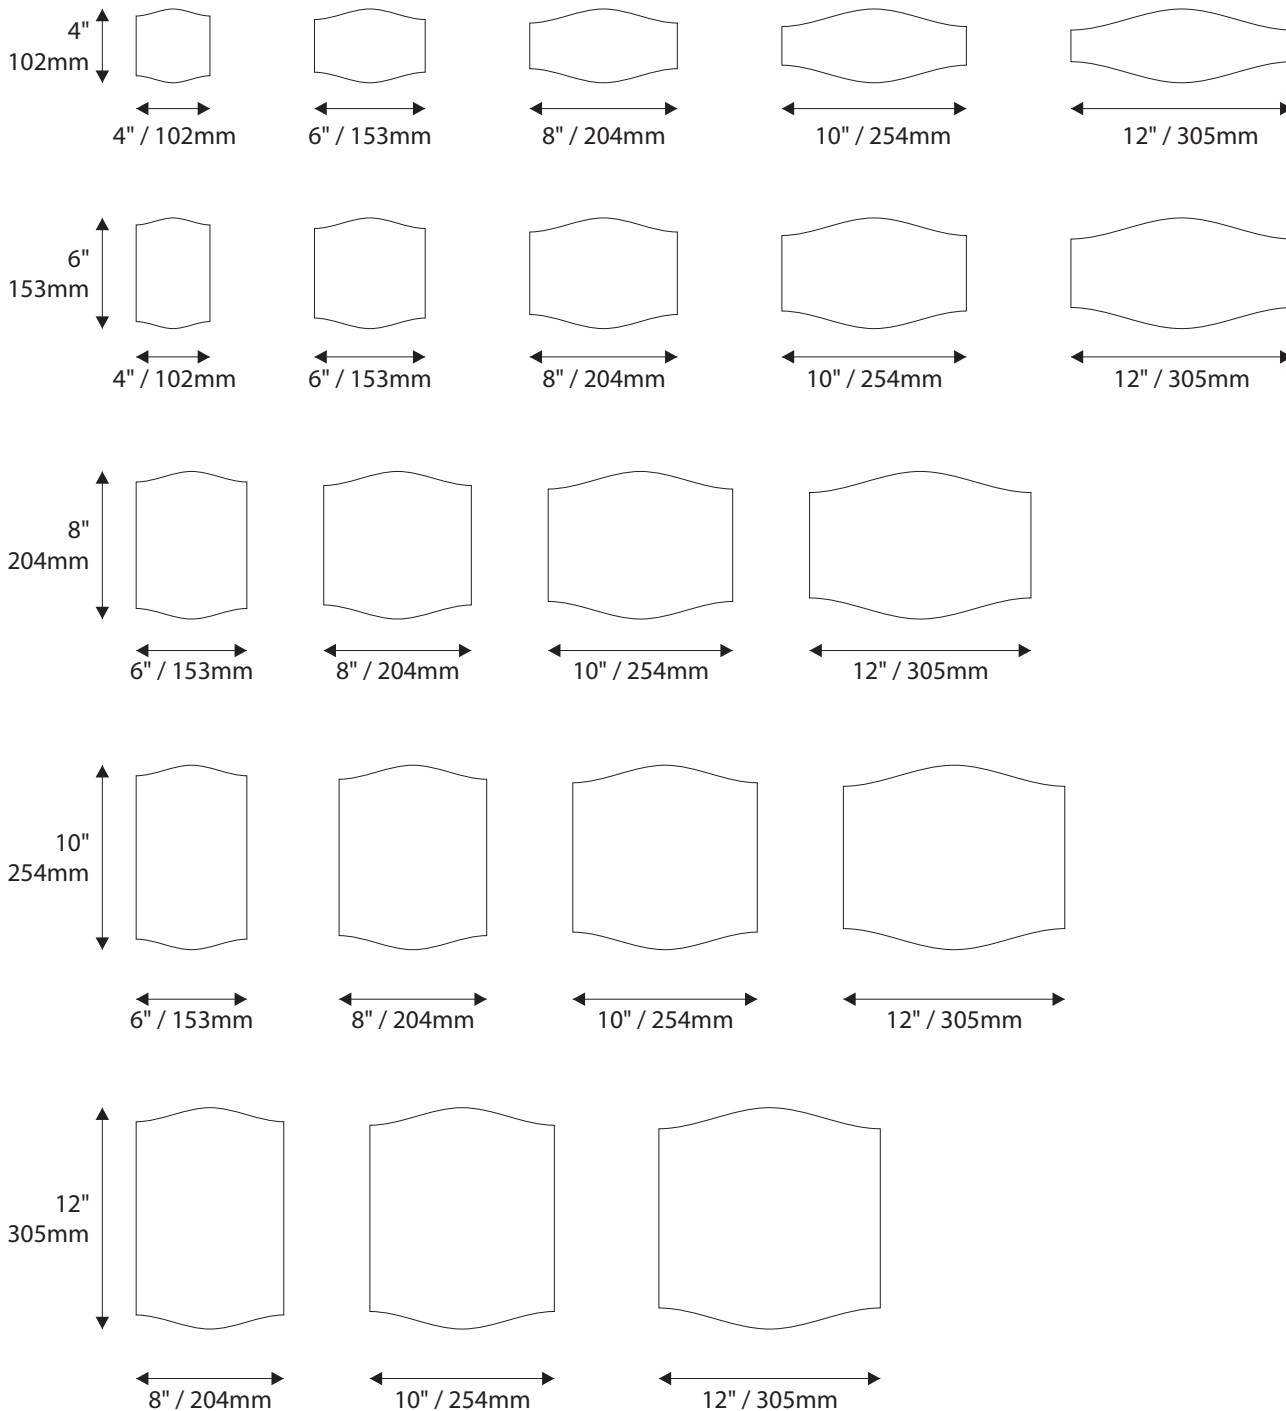

Standard Sizes

Savannah Collection

ADA Room Identification

IPC1533/REV.3

Standard Sizes

Savannah Collection

Informational / Directional

IPC1533/REV.3

- Window Sizes available from ½" (12mm) to 5.5" (140mm)
- Windows widths are typically 1" (25mm) less the sign width
- Edge to Edge windows are available in painted signs.
- All signs come standard with a finger notch for easy removal.

Room Identification with Slider

- Slider Displays are available in height of 1" (25mm) , 1.5" (38mm) and 2" (51mm)
- Slider displays are 1" (25mm) less the sign width.
- Slider display are printed to match the finish of the sign face.
- All slider display text is permanent and can not be changed or updated.

6" H/ 153mm Overheads can accommodate up to (2) lines of 2" / 51mm Text

9"H/229mm Overheads can accommodate up to (3) lines of 2" / 51mm Text

12"H/305mm Overheads can accommodate up to (4) lines of 2" / 51mm Text