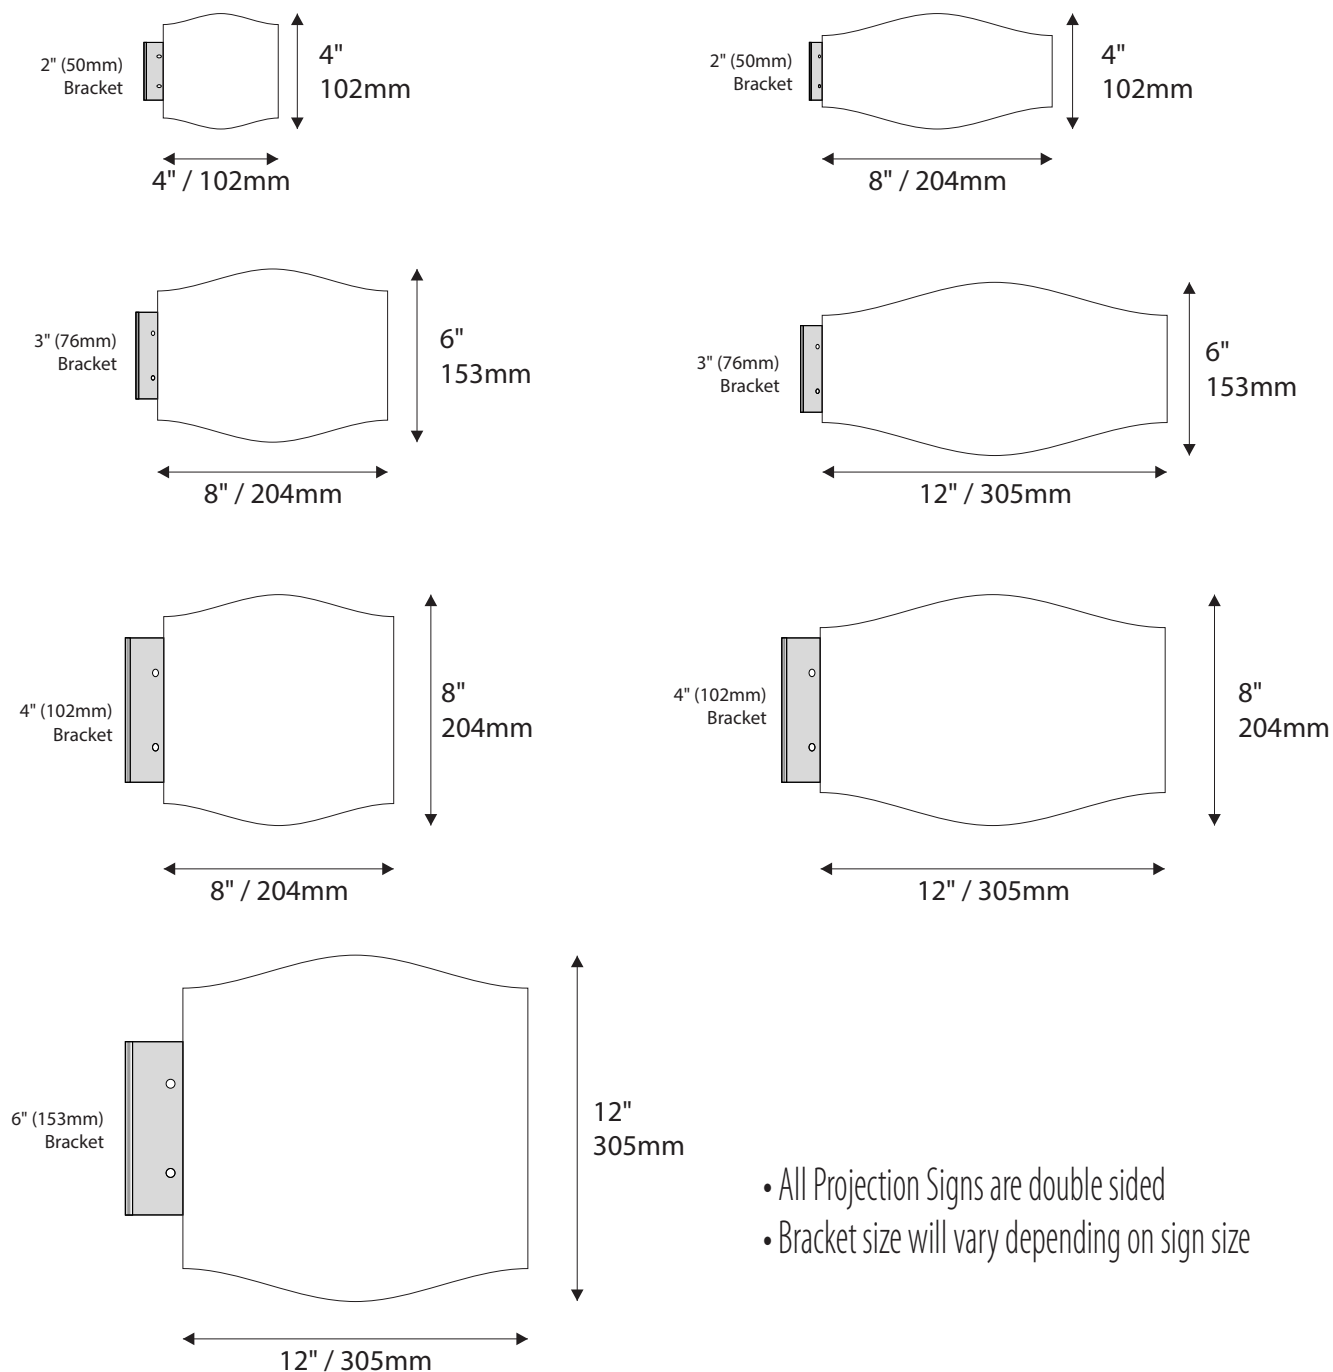

- Window Sizes available from ½" (12mm) to 5.5" (140mm)
- Windows widths are typically 1" (25mm) less the sign width
- Edge to Edge windows are available in painted signs.
- All signs come standard with a finger notch for easy removal.

6" H/ 153mm Overheads can accommodate up to (2) lines of 2" / 51mm Text

9"H/229mm Overheads can accommodate up to (3) lines of 2" / 51mm Text

12"H/305mm Overheads can accommodate up to (4) lines of 2" / 51mm Text

IPC1533/REV.3

Standard Sizes

Savannah Collection

Projection (Flag) Mounted

IPC1533/REV.3