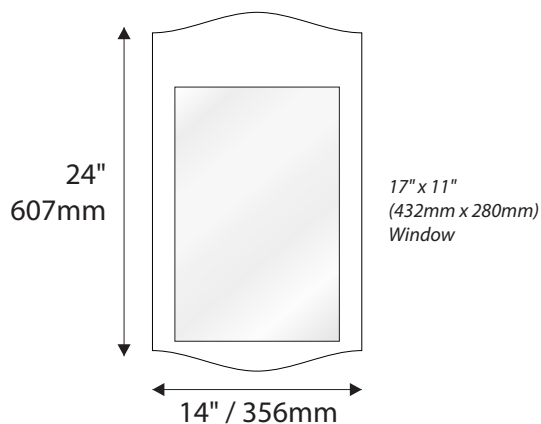

Ledger/Tabloid