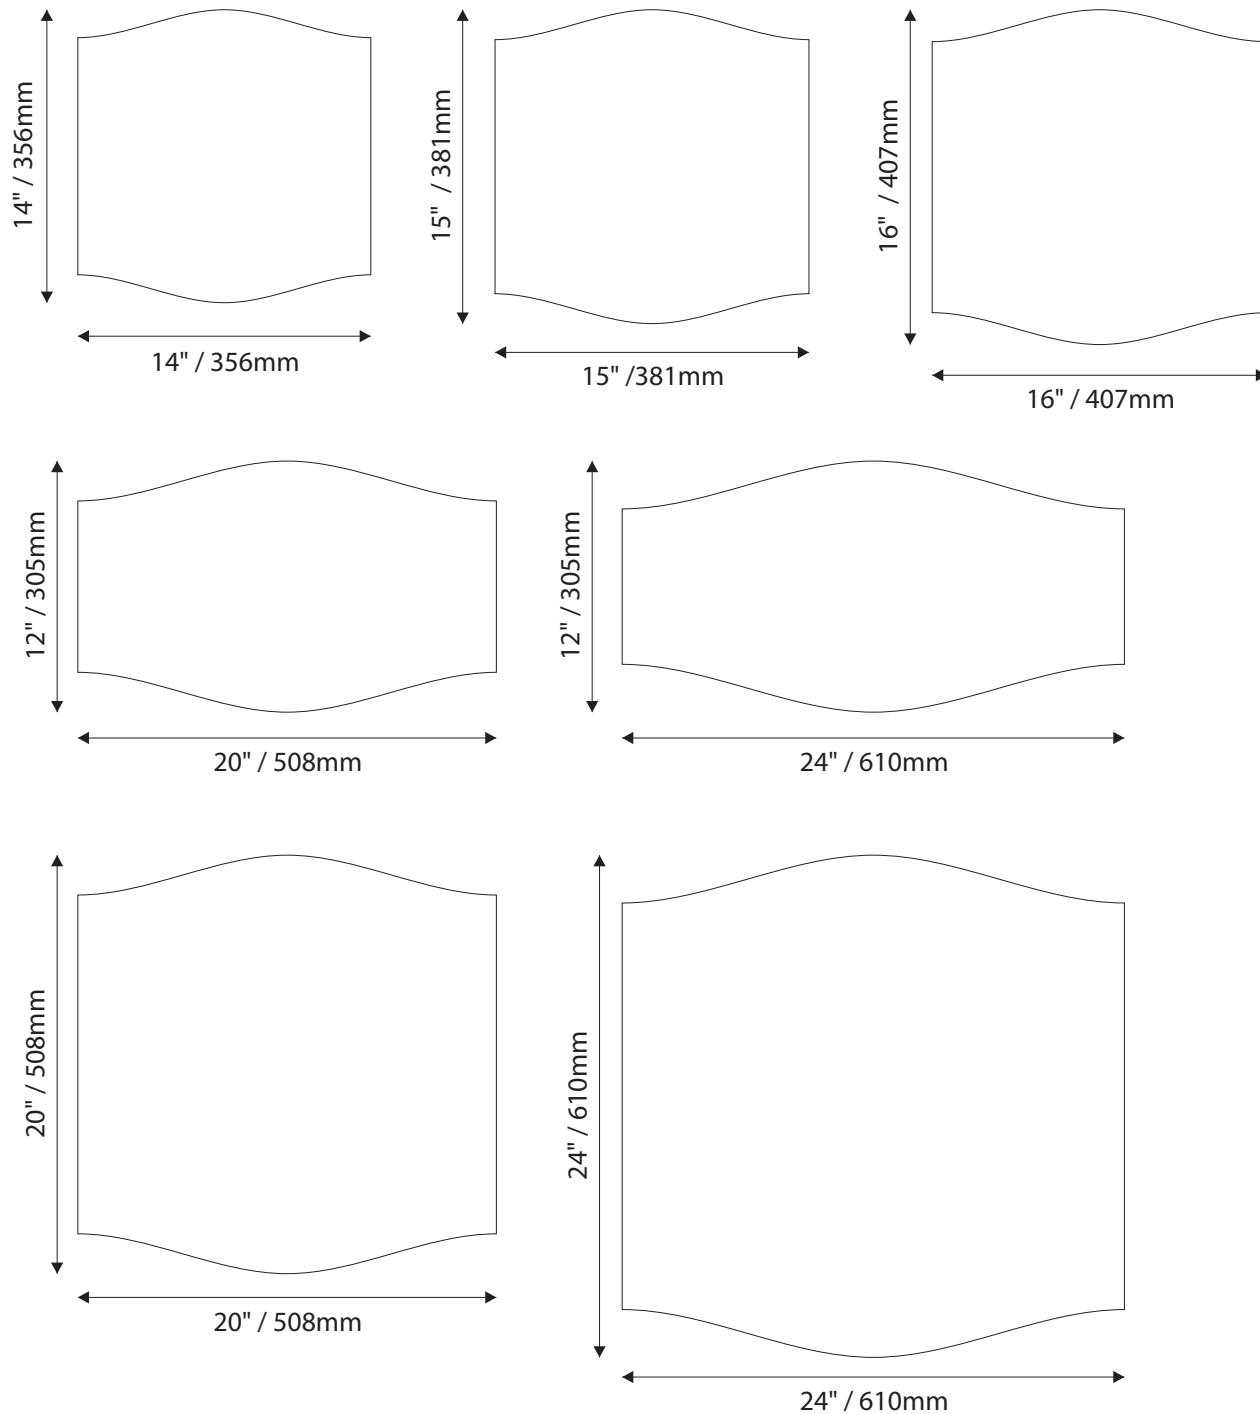

Savannah Collection

Informational / Directional

IPC1533/REV.3