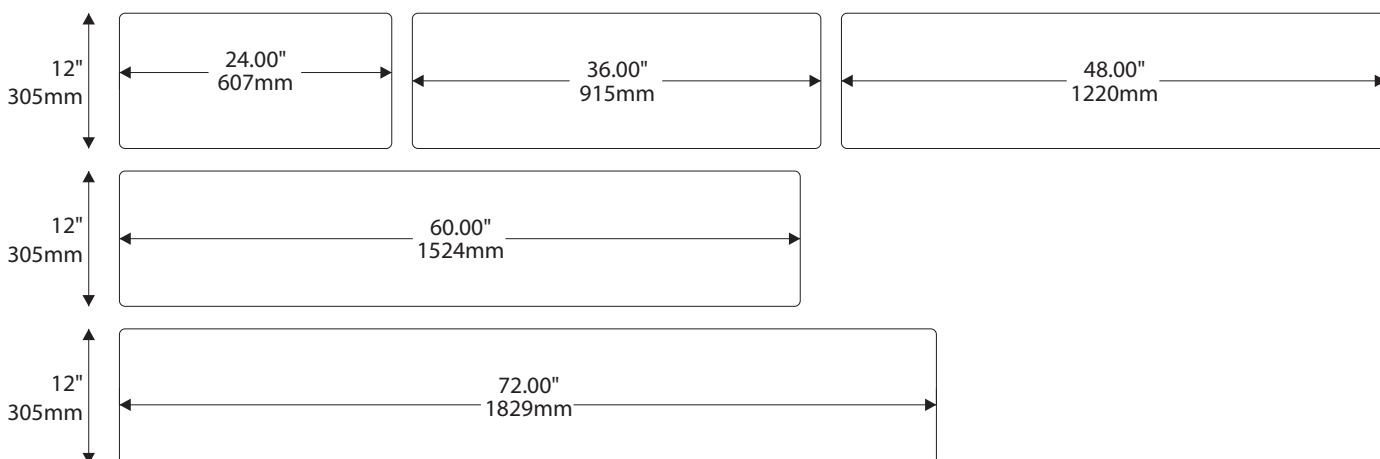

- Window Sizes available from ½" (12mm) to 5.5" (140mm)
- Windows widths are typically 1" (25mm) less the sign width
- Edge to Edge windows are available in painted signs.
- All signs come standard with a finger notch for easy removal.

Letter

Legal

Ledger/Tabloid

IPC1533/REV.3

Standard Sizes

Savannah Collection

Overhead (Ceiling) Mounted

Due to the nature of InPro's overhead track system, the Savannah shape is not available

6" H/ 153mm Overheads can accommodate up to (2) lines of 2" / 51mm Text

9"H/229mm Overheads can accommodate up to (3) lines of 2" / 51mm Text

12"H/305mm Overheads can accommodate up to (4) lines of 2" / 51mm Text