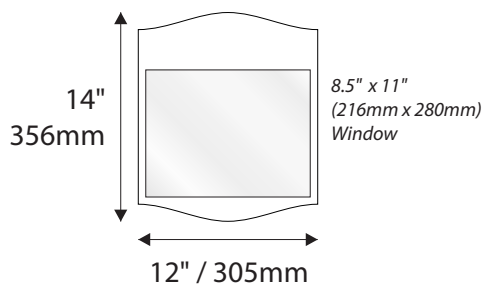

Standard Sizes

Savannah Collection

Informational Window Signs

Letter