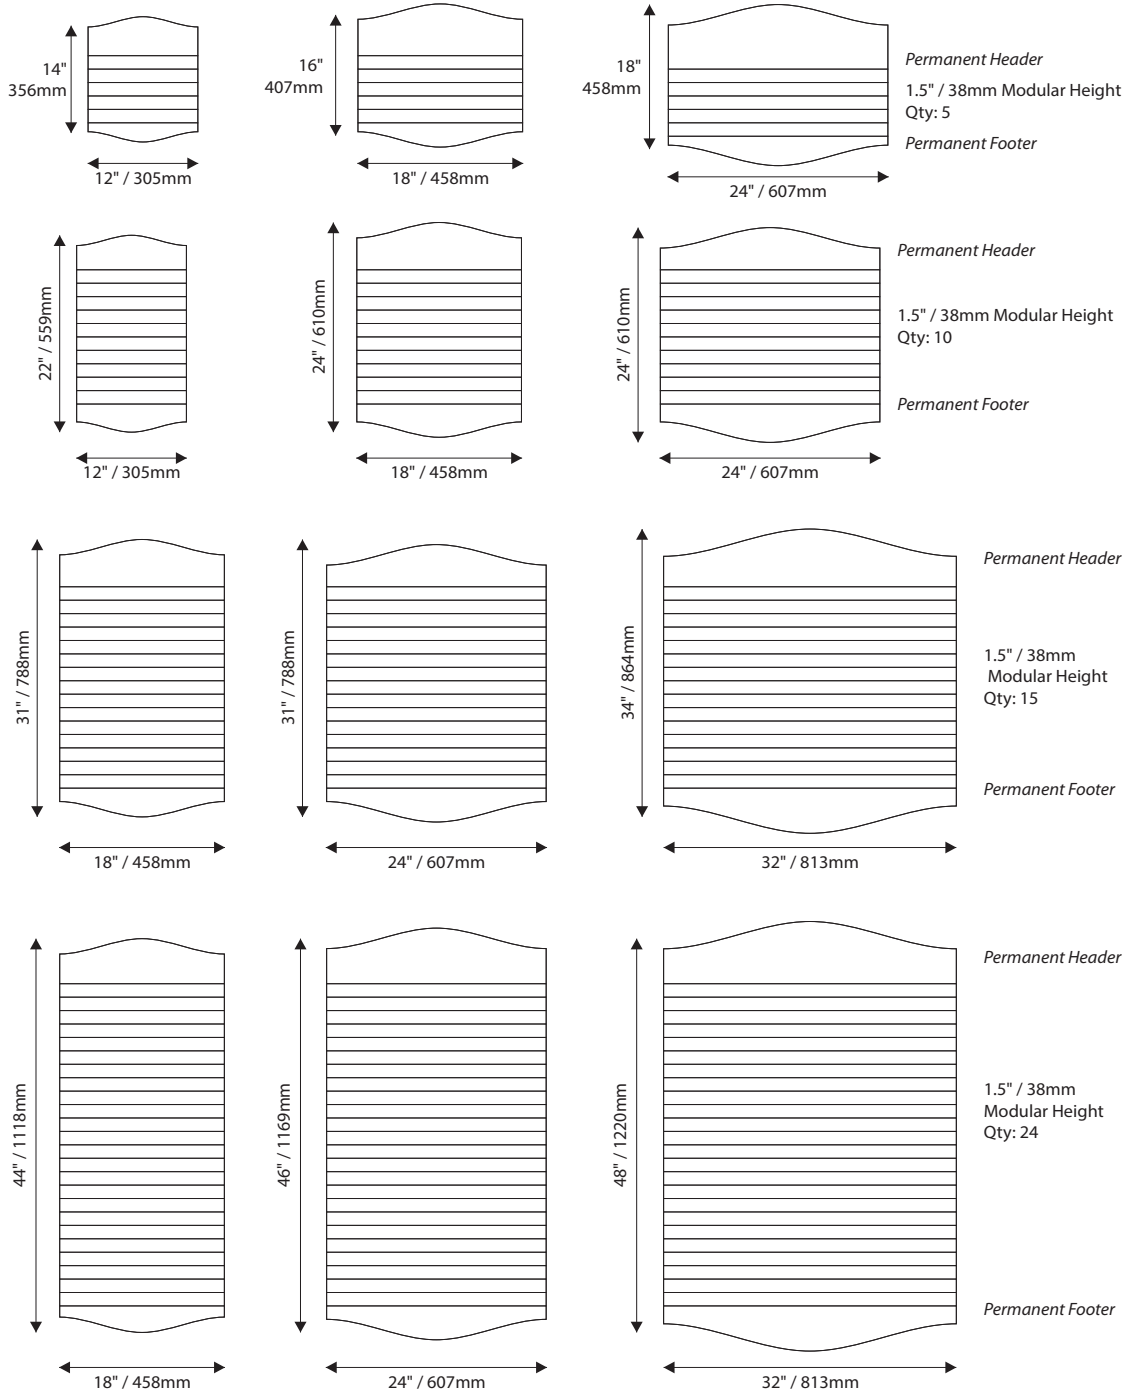

Standard Sizes

Savannah Collection

Directories - Digital Print

IPC1533/REV.3