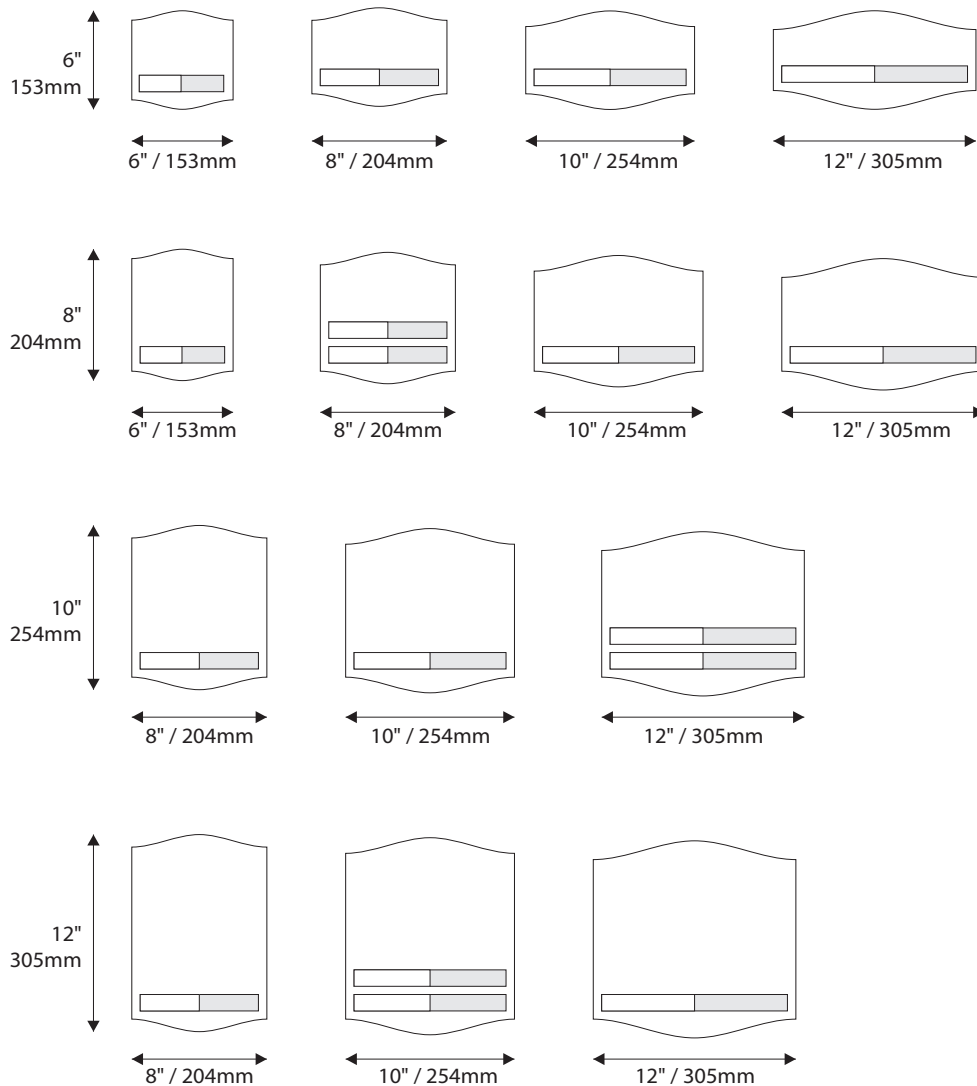

- Window Sizes available from ½" (12mm) to 5.5" (140mm)
- Windows widths are typically 1" (25mm) less the sign width
- Edge to Edge windows are available in painted signs.
- All signs come standard with a finger notch for easy removal.

Room Identification with Slider

- Slider Displays are available in height of 1" (25mm) , 1.5" (38mm) and 2" (51mm)
- Slider displays are 1" (25mm) less the sign width.
- Slider display are printed to match the finish of the sign face.
- All slider display text is permanent and can not be changed or updated.

6" H/ 153mm Overheads can accommodate up to (2) lines of 2" / 51mm Text

9"H/229mm Overheads can accommodate up to (3) lines of 2" / 51mm Text

12"H/305mm Overheads can accommodate up to (4) lines of 2" / 51mm Text