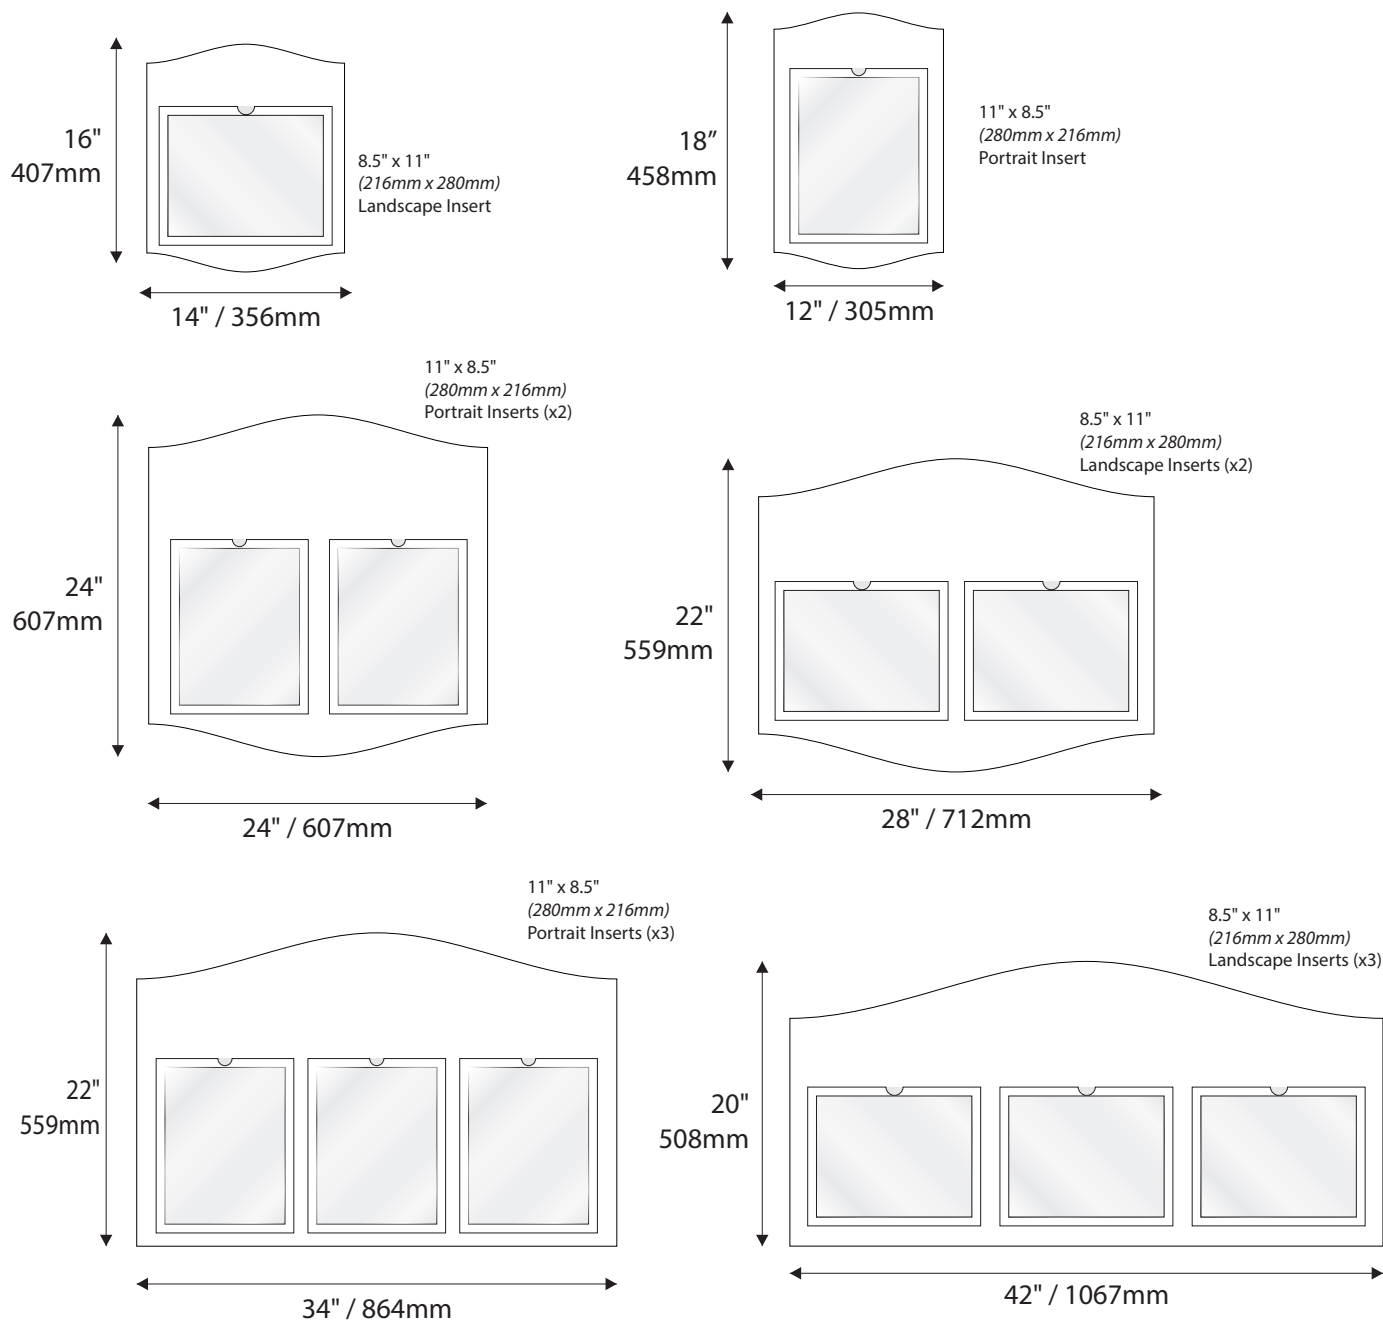

Standard Sizes

Savannah Collection

Modular Window Signs

IPC1533/REV.3