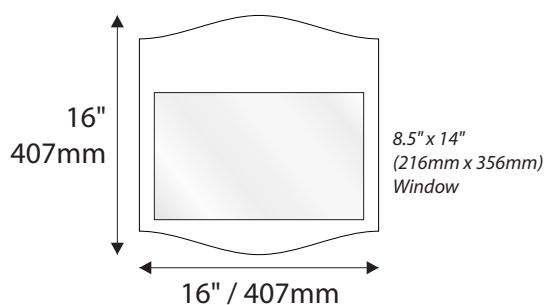

Standard Sizes

Savannah Collection

Informational Window Signs

Letter

Legal

Ledger/Tabloid

IPC1533/REV.3