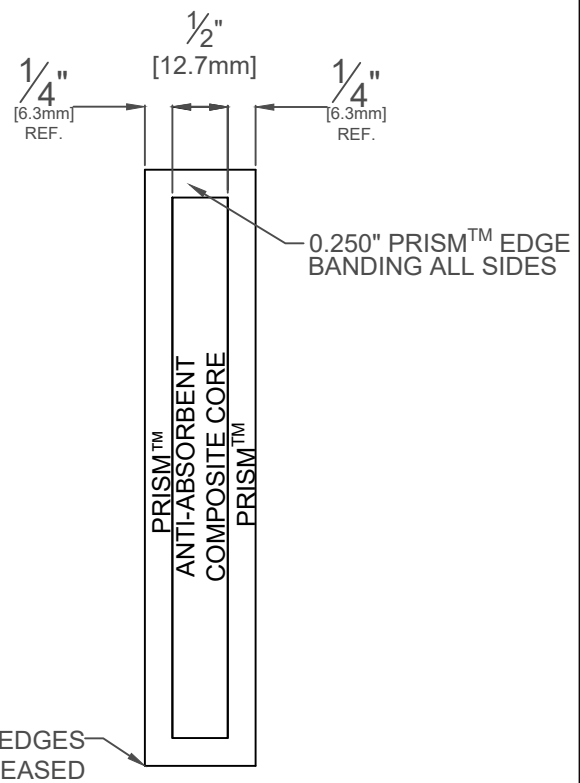

TYPICAL SIZES

"A"	"B"
27 5/8	58
29 5/8	58
31 5/8	58
33 5/8	58
35 5/8	58
27 5/8	60
29 5/8	60
31 5/8	60
33 5/8	60
35 5/8	60

"A"	"B"
27 5/8	64
29 5/8	64
31 5/8	64
33 5/8	64
35 5/8	64
27 5/8	72
29 5/8	72
31 5/8	72
33 5/8	72
35 5/8	72

- NOTES:
 - 38"X84" MAX SIZE
 - DOOR WIDTH TO BE 3/8" SMALLER THAN OPENING

NOTE: [] DIMS ARE IN mm.

SECTION Z-Z
 NTS

FINISH: N/A

PROJECT:
CUSTOMER:
LOCATION:

SHOWER PARTITION DOOR
 - PRISM™

DATE:	06/26/2020
SCALE:	NTS
DOC:	CADEN.086/r2