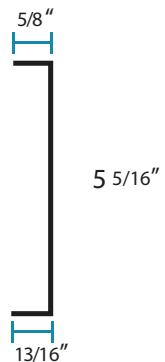

Left Bracket Plate

Right Bracket Plate

Reverse Lip Security Box

Back Plate

Security Box to be 24 gauge galvanized steel unless specified.
 Standard powder-coat of security box and back plate available in white, off-white or bronze. Additional powder-coat colors available, charges may apply.

Industry standard 1/4" space between fabric and track required for proper operation. Privacy mullion quoted upon request.