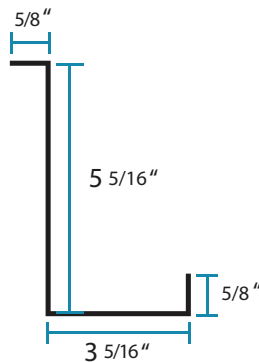

Left Bracket Plate

Right Bracket Plate

Reverse Lip Security Box

Back Plate

Security Box to be 24 gauge galvanized steel unless specified.
 Standard powder-coat of security box and back plate available in white, off-white or bronze. Additional powder-coat colors available, charges may apply.

Industry standard 1/4" space between fabric and track required for proper operation. Privacy mullion quoted upon request.