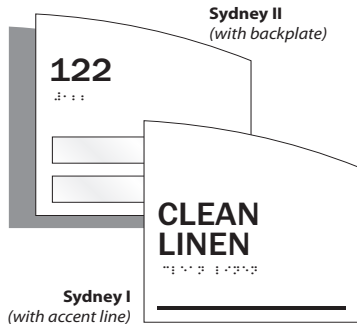

Technical Data

Sydney Collection

GENERAL INFORMATION

- Inspired by the sails of the Sydney Opera House
- Features rectangular face plate with gentle wave across the top and rectangular back plate with complimentary design
- The Sydney shape comes standard with a backplate (Sydney II), but is also available with an accent (Sydney I), or with neither.
- Coordinated collection to make designing your signs easy
- Available in numerous colors and substrates for a completely custom look

PALLADIUM FINISH OPTIONS

PHOTOPOLYMER FINISH OPTIONS

BACKPLATE
 InPro Standard Colors
 InPro Woodland/Element Finishes
 Rowmark Acrylic
 WA/Formica Laminate Patterns
 3FORM Varia EcoResin
 Digitally Printed Graphics
 InPro BioPrism™ Finishes