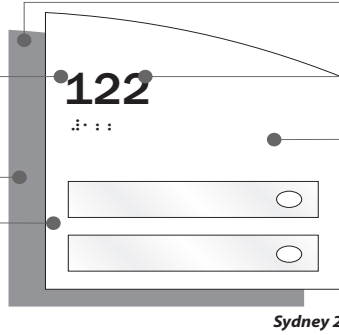

PALLADIUM FINISH OPTIONS

PHOTOPOLYMER FINISH OPTIONS

BACKPLATE
InPro Standard Colors
InPro Woodland/Element Finishes
Rowmark Acrylic
WA/Formica Laminate Patterns
3FORM Varia EcoResin
Digitally Printed Graphics
InPro BioPrism™ Finishes

TEXT
InPro Standard Colors
InPro Woodland Finishes
InPro Element Finishes
Rowmark Acrylic

FACE
InPro Standard Colors
InPro Woodland Finishes
InPro Element Finishes
Rowmark Acrylic