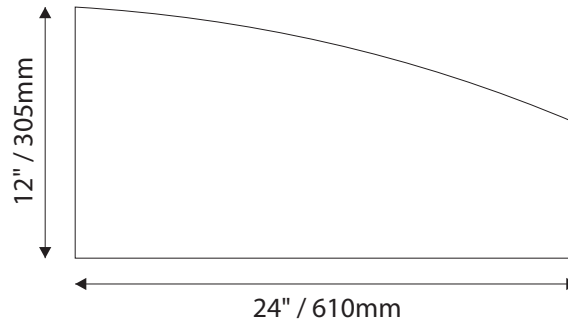

Standard Sizes

Sydney Collection

Informational / Directional

IPC1547/REV.3