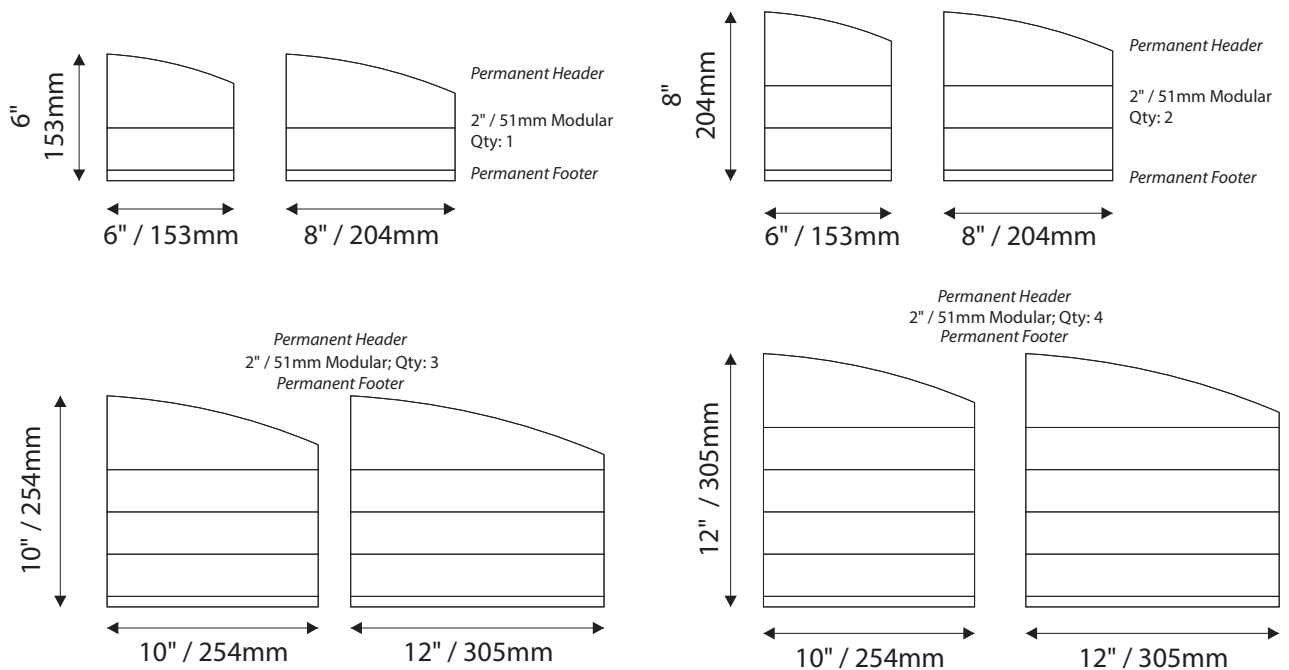

Room Identification with Modular - Photopoly/Digital Print