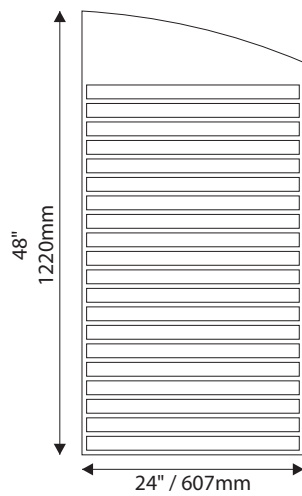

Standard Sizes Sydney Collection

Directories - Palladium Rigid Vinyl Sheet

IPC1547/REV.3