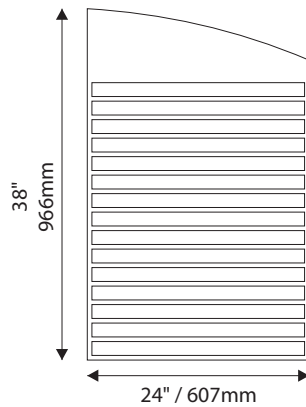

Standard Sizes Sydney Collection

Directories - Palladium Rigid Vinyl Sheet

IPC1547/REV.3