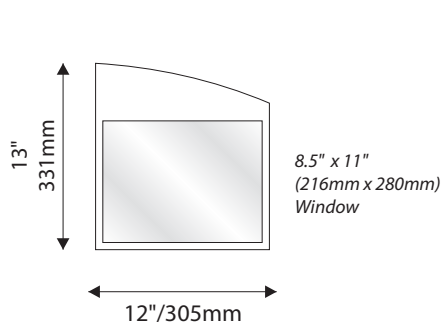

Standard Sizes

Sydney Collection

Informational Window Sign

Letter