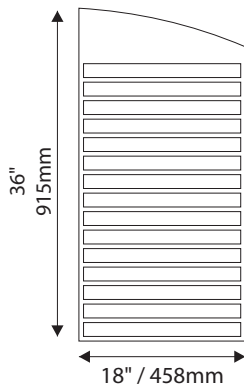

Standard Sizes Sydney Collection

Directories - Palladium Rigid Vinyl Sheet

IPC1547/REV.3