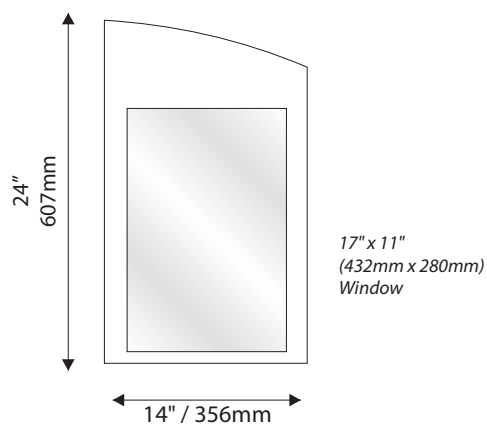

- Window Sizes available from ½" (12mm) to 5.5" (140mm)
- Windows widths are typically 1" (25mm) less the sign width
- Edge to Edge windows are available in painted signs.
- All signs come standard with a finger notch for easy removal.

Room Identification with Slider Display

- Slider Displays are available in height of 1" (25mm) , 1.5" (38mm) and 2" (51mm)
- Slider displays are 1" (25mm) less the sign width.
- Slider display are printed to match the finish of the sign face.
- All slider display text is permanent and can not be changed or updated.

Ledger/Tabloid

IPC1547/REV.3

Standard Sizes

Sydney Collection

Overhead Mounted

Due to the nature of InPro's overhead track system, the Sydney shape is not available

IPC1547/REV.3

Standard Sizes Sydney Collection

Projection Mounted

- All Projection Signs are double sided
- Bracket size will vary depending on sign size

IPC1547/REV.3