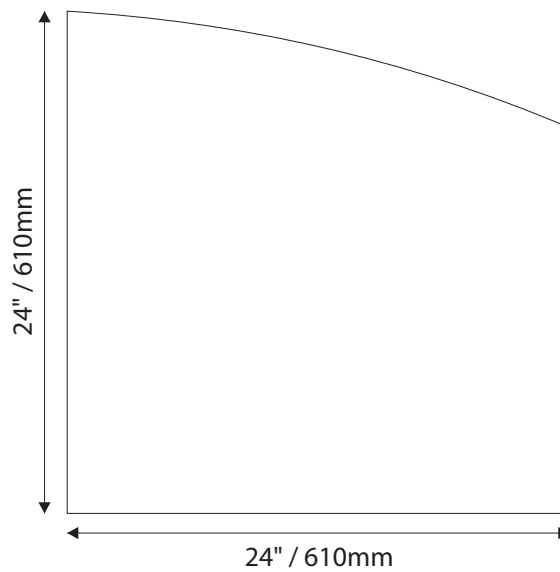

Standard Sizes

Sydney Collection

Informational / Directional

IPC1547/REV.3