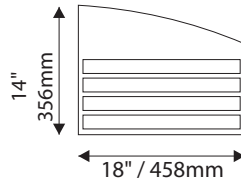

Standard Sizes Sydney Collection

Directories - Palladium Rigid Vinyl Sheet

IPC1547/REV.3