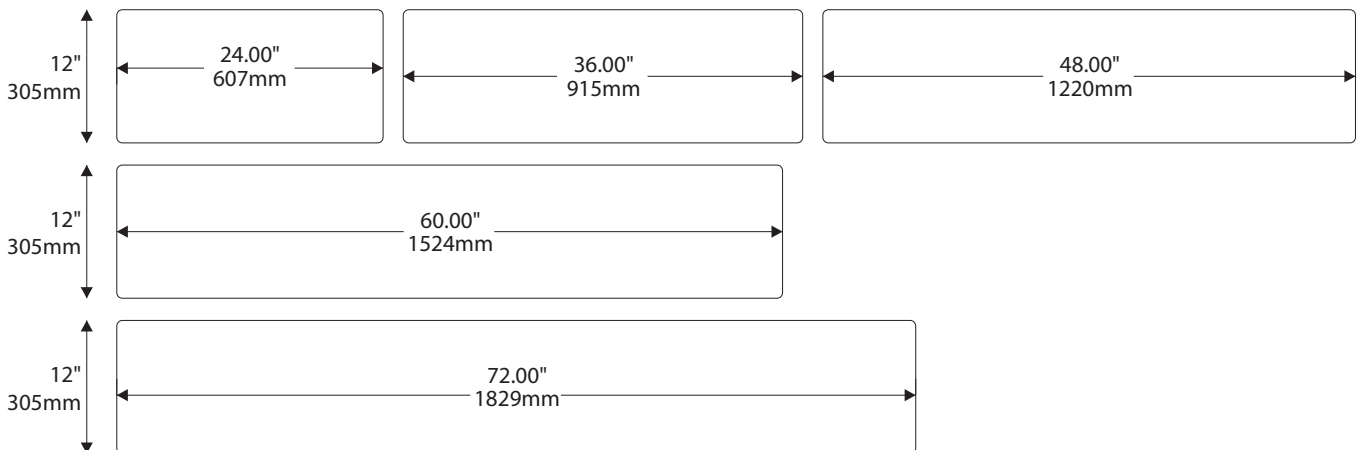

- Window Sizes available from ½" (12mm) to 5.5" (140mm)
- Windows widths are typically 1" (25mm) less the sign width
- Edge to Edge windows are available in painted signs.
- All signs come standard with a finger notch for easy removal.

Ledger/Tabloid

IPC1547/REV.3

Standard Sizes

Sydney Collection

Overhead Mounted

Due to the nature of InPro's overhead track system, the Sydney shape is not available

IPC1547/REV.3

Standard Sizes Sydney Collection

Projection Mounted

- All Projection Signs are double sided
- Bracket size will vary depending on sign size

IPC1547/REV.3