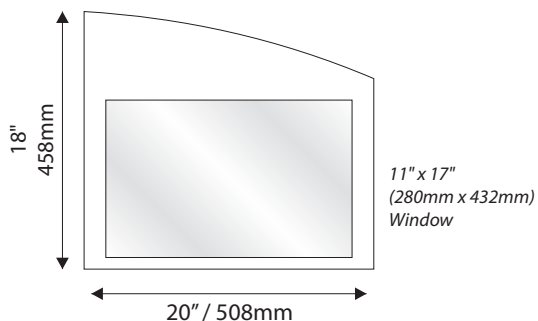

Ledger/Tabloid