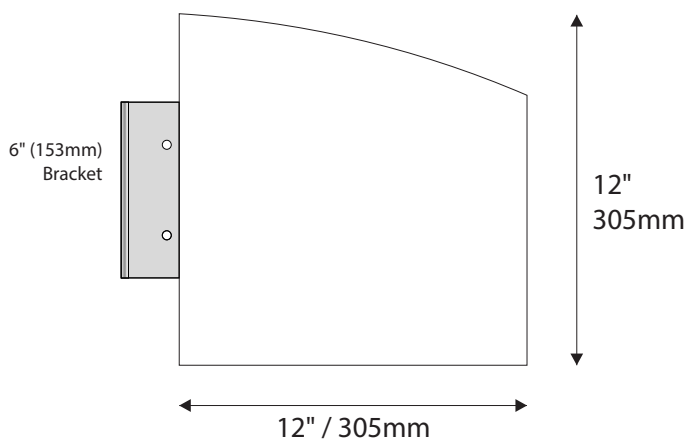

- Window Sizes available from ½" (12mm) to 5.5" (140mm)
- Windows widths are typically 1" (25mm) less the sign width
- Edge to Edge windows are available in painted signs.
- All signs come standard with a finger notch for easy removal.

Ledger/Tabloid

IPC1547/REV.3

Standard Sizes

Sydney Collection

Overhead Mounted

Due to the nature of InPro's overhead track system, the Sydney shape is not available

IPC1547/REV.3

Standard Sizes Sydney Collection

Projection Mounted

- All Projection Signs are double sided
- Bracket size will vary depending on sign size

IPC1547/REV.3