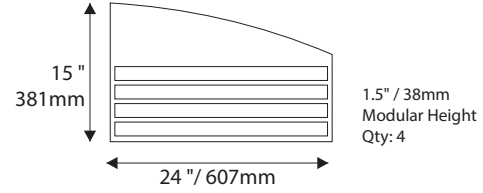

Standard Sizes Sydney Collection

Directories - Palladium Rigid Vinyl Sheet

IPC1547/REV.3