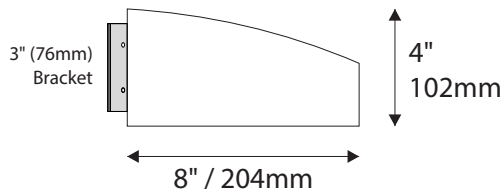

Ledger/Tabloid

IPC1547/REV.3

Standard Sizes

Sydney Collection

Overhead Mounted

Due to the nature of InPro's overhead track system, the Sydney shape is not available

IPC1547/REV.3

Standard Sizes Sydney Collection

Projection Mounted

- All Projection Signs are double sided
- Bracket size will vary depending on sign size

IPC1547/REV.3