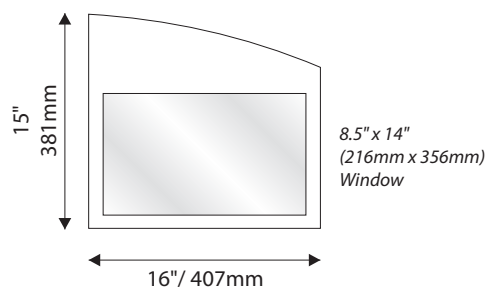

Standard Sizes

Sydney Collection

Informational Window Sign

Letter

Legal

Ledger/Tabloid

IPC1547/REV.3