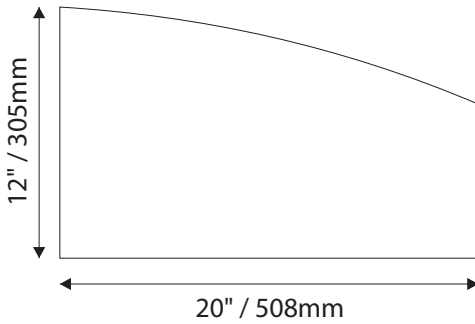

Standard Sizes

Sydney Collection

Informational / Directional

IPC1547/REV.3