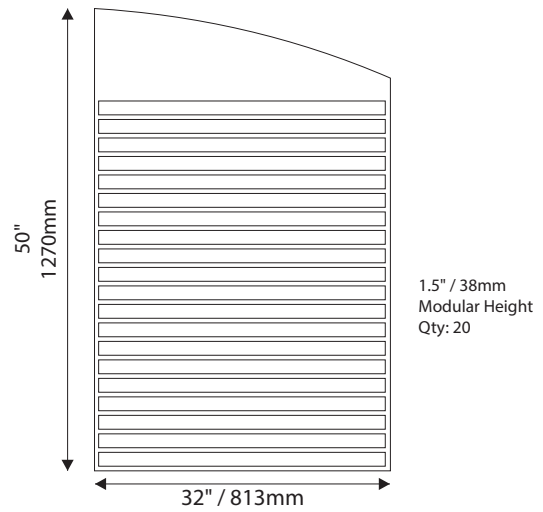

Standard Sizes Sydney Collection

Directories - Palladium Rigid Vinyl Sheet

IPC1547/REV.3