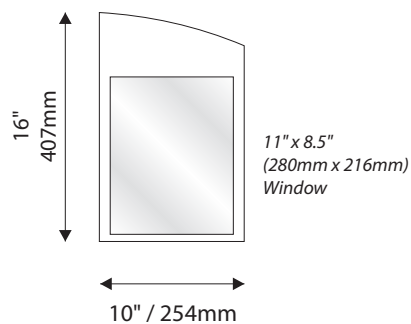

- Window Sizes available from ½" (12mm) to 5.5" (140mm)
- Windows widths are typically 1" (25mm) less the sign width
- Edge to Edge windows are available in painted signs.
- All signs come standard with a finger notch for easy removal.

Room Identification with Slider Display

- Slider Displays are available in height of 1" (25mm) , 1.5" (38mm) and 2" (51mm)
- Slider displays are 1" (25mm) less the sign width.
- Slider display are printed to match the finish of the sign face.
- All slider display text is permanent and can not be changed or updated.

Sydney Collection

Modular Windows Signs

IPC1547/REV.3

Standard Sizes

Sydney Collection

Informational Window Sign

Letter

Legal

Ledger/Tabloid

IPC1547/REV.3

Standard Sizes

Sydney Collection

Overhead Mounted

Due to the nature of InPro's overhead track system, the Sydney shape is not available

IPC1547/REV.3

Standard Sizes Sydney Collection