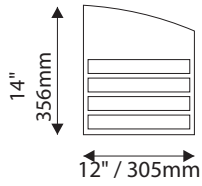

- Window Sizes available from ½" (12mm) to 5.5" (140mm)
- Windows widths are typically 1" (25mm) less the sign width
- Edge to Edge windows are available in painted signs.
- All signs come standard with a finger notch for easy removal.

Room Identification with Slider Display

- Slider Displays are available in height of 1" (25mm) , 1.5" (38mm) and 2" (51mm)
- Slider displays are 1" (25mm) less the sign width.
- Slider display are printed to match the finish of the sign face.
- All slider display text is permanent and can not be changed or updated.

IPC1547/REV.3

Standard Sizes Sydney Collection

Directories - Palladium Rigid Vinyl Sheet

IPC1547/REV.3

Standard Sizes Sydney Collection

Directories - Digital Print

IPC1547/REV.3

Standard Sizes