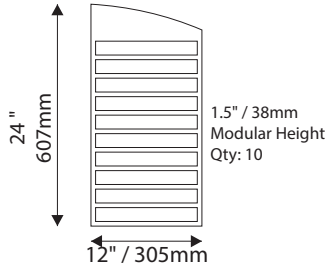

Standard Sizes Sydney Collection

Directories - Palladium Rigid Vinyl Sheet

IPC1547/REV.3