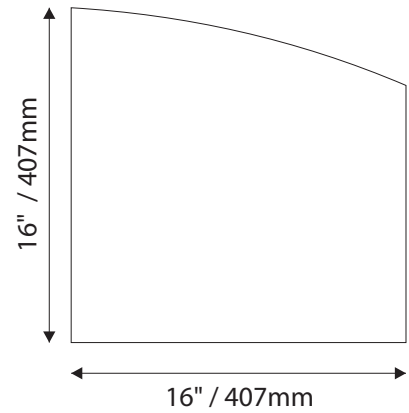

Standard Sizes

Sydney Collection

Informational / Directional

IPC1547/REV.3