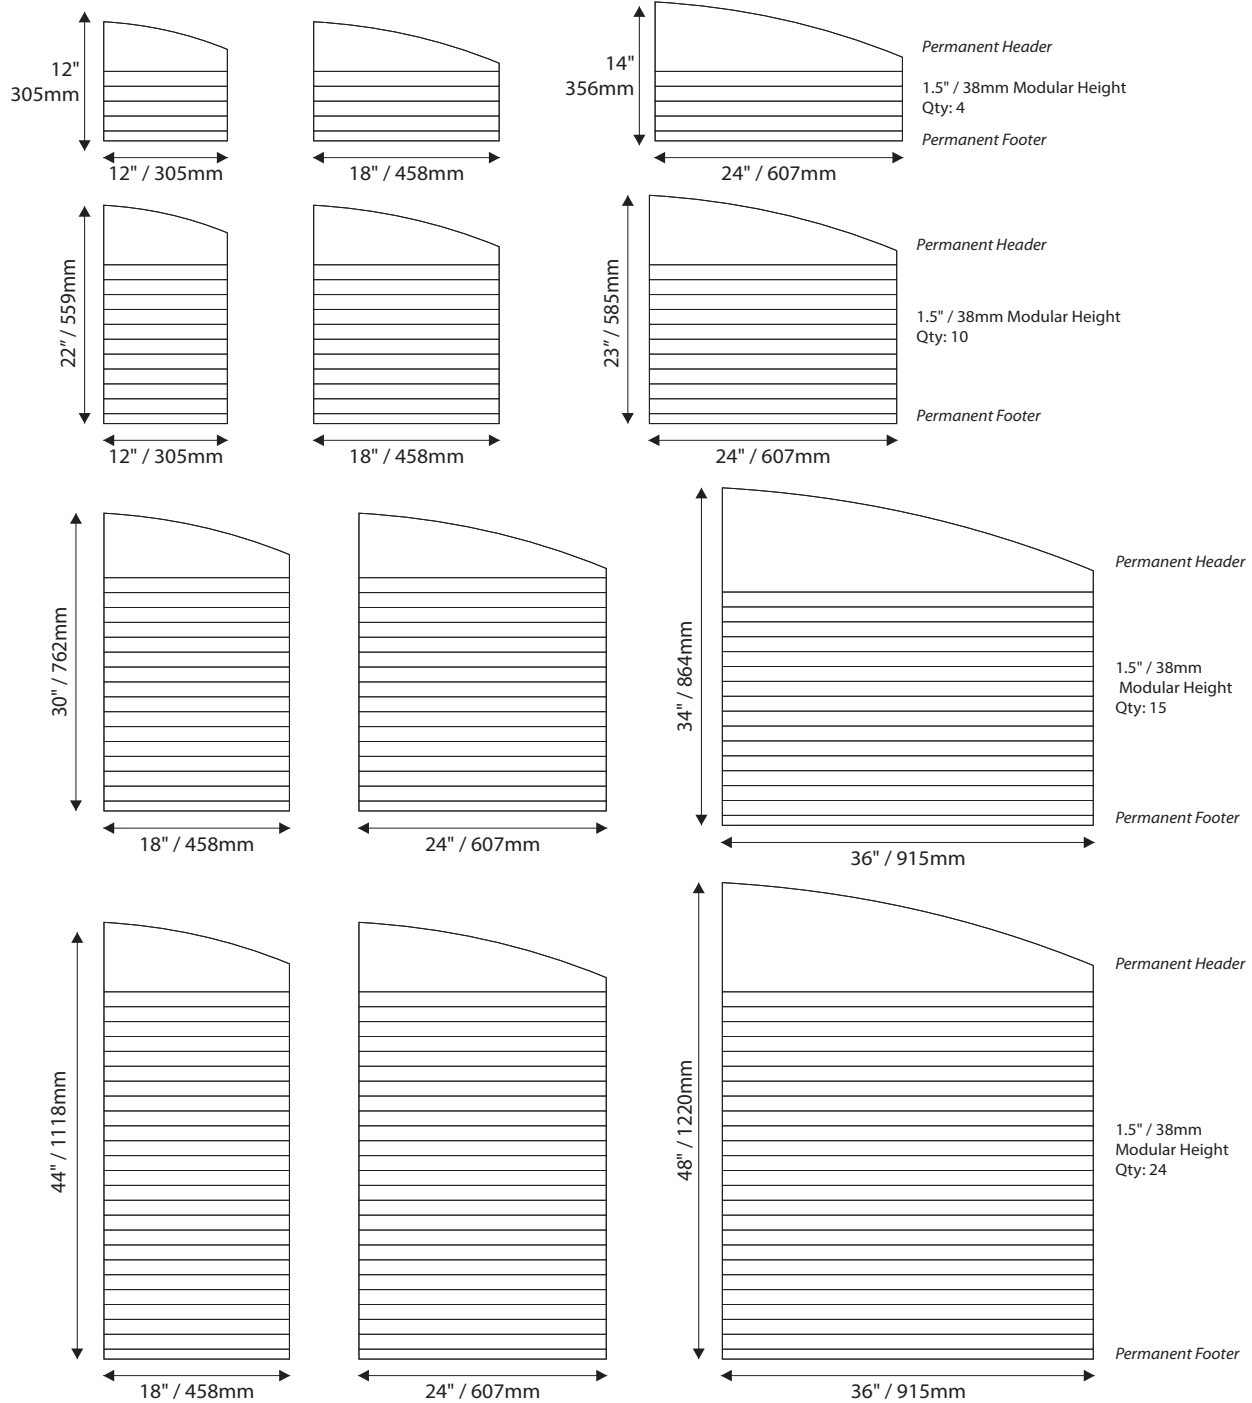

Standard Sizes Sydney Collection

Directories - Digital Print

IPC1547/REV.3