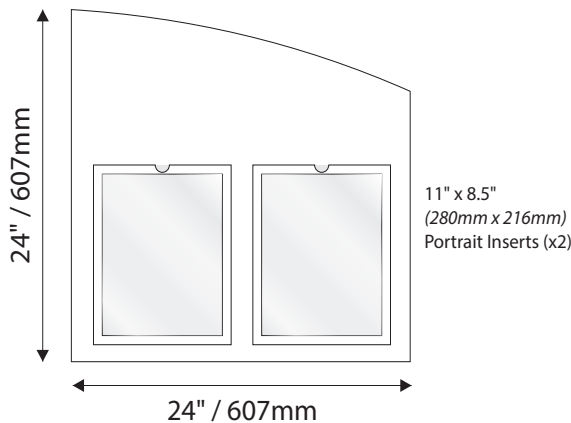

Standard Sizes

Sydney Collection

Modular Windows Signs

IPC1547/REV.3