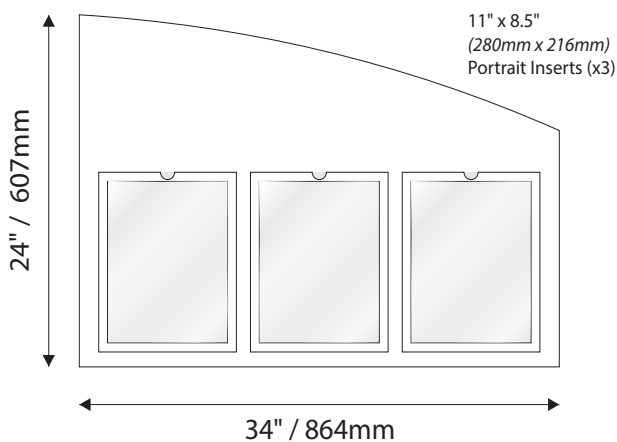

Standard Sizes

Sydney Collection

Modular Windows Signs

IPC1547/REV.3