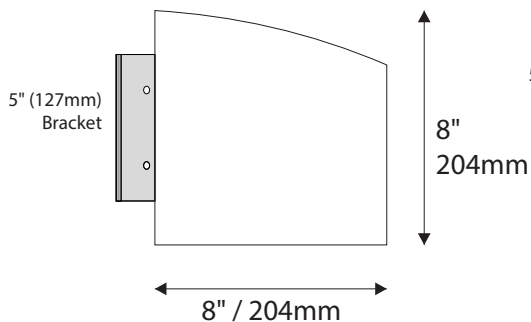

- Window Sizes available from ½" (12mm) to 5.5" (140mm)
- Windows widths are typically 1" (25mm) less the sign width
- Edge to Edge windows are available in painted signs.
- All signs come standard with a finger notch for easy removal.

Ledger/Tabloid

IPC1547/REV.3

Standard Sizes

Sydney Collection

Overhead Mounted

Due to the nature of InPro's overhead track system, the Sydney shape is not available

IPC1547/REV.3

Standard Sizes Sydney Collection

Projection Mounted

- All Projection Signs are double sided
- Bracket size will vary depending on sign size

IPC1547/REV.3