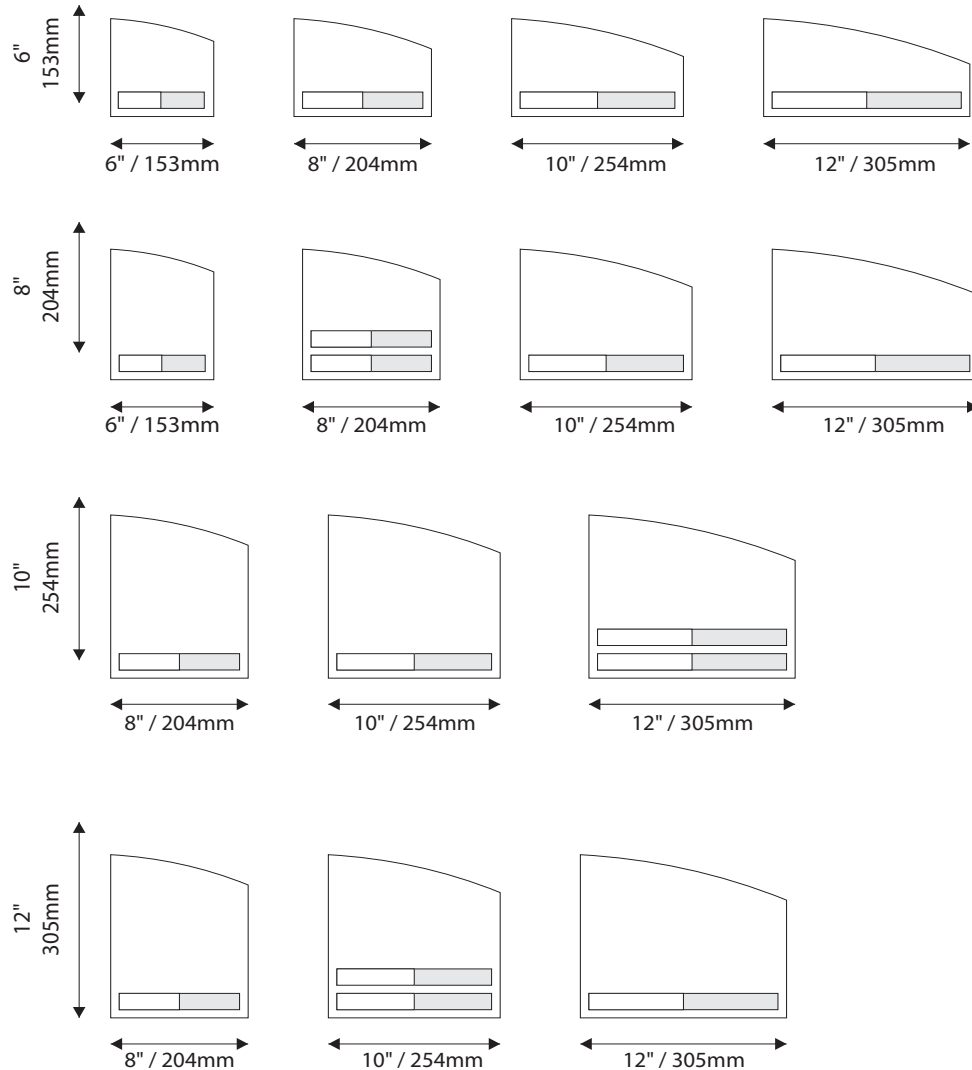

- Window Sizes available from ½" (12mm) to 5.5" (140mm)
- Windows widths are typically 1" (25mm) less the sign width
- Edge to Edge windows are available in painted signs.
- All signs come standard with a finger notch for easy removal.

Room Identification with Slider Display

- Slider Displays are available in height of 1" (25mm) , 1.5" (38mm) and 2" (51mm)
- Slider displays are 1" (25mm) less the sign width.
- Slider display are printed to match the finish of the sign face.
- All slider display text is permanent and can not be changed or updated.