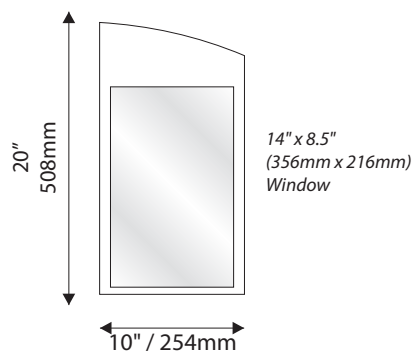

- Window Sizes available from ½" (12mm) to 5.5" (140mm)
- Windows widths are typically 1" (25mm) less the sign width
- Edge to Edge windows are available in painted signs.
- All signs come standard with a finger notch for easy removal.

Room Identification with Slider Display

- Slider Displays are available in height of 1" (25mm) , 1.5" (38mm) and 2" (51mm)
- Slider displays are 1" (25mm) less the sign width.
- Slider display are printed to match the finish of the sign face.
- All slider display text is permanent and can not be changed or updated.

Ledger/Tabloid

IPC1547/REV.3

Standard Sizes

Sydney Collection

Overhead Mounted

Due to the nature of InPro's overhead track system, the Sydney shape is not available

IPC1547/REV.3

Standard Sizes Sydney Collection