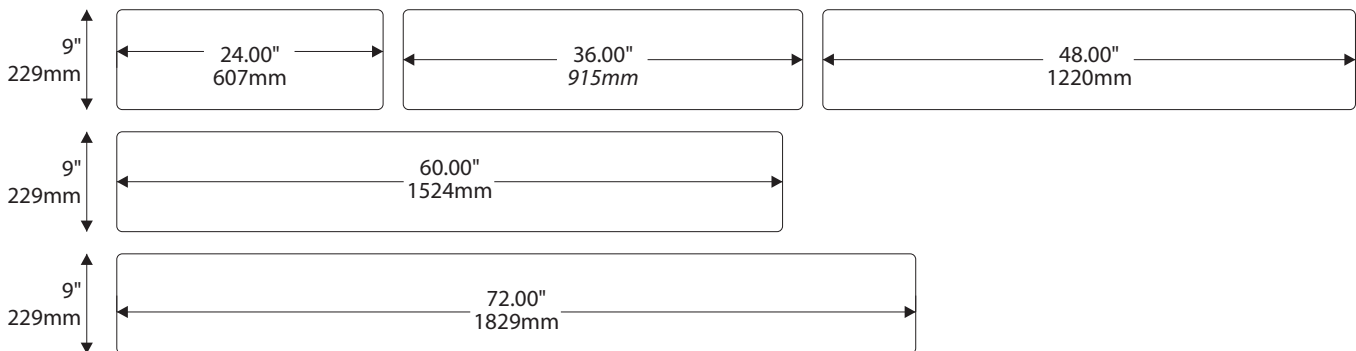

- Window Sizes available from ½" (12mm) to 5.5" (140mm)
- Windows widths are typically 1" (25mm) less the sign width
- Edge to Edge windows are available in painted signs.
- All signs come standard with a finger notch for easy removal.

Ledger/Tabloid

IPC1547/REV.3

Standard Sizes

Sydney Collection

Overhead Mounted

Due to the nature of InPro's overhead track system, the Sydney shape is not available

IPC1547/REV.3

Standard Sizes Sydney Collection

Projection Mounted

- All Projection Signs are double sided
- Bracket size will vary depending on sign size

IPC1547/REV.3