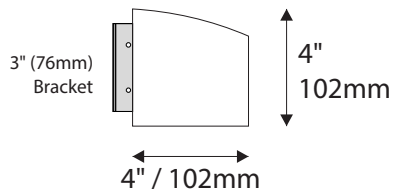

Ledger/Tabloid

IPC1547/REV.3

Standard Sizes

Sydney Collection

Overhead Mounted

Due to the nature of InPro's overhead track system, the Sydney shape is not available

IPC1547/REV.3

Standard Sizes Sydney Collection

Projection Mounted

- All Projection Signs are double sided
- Bracket size will vary depending on sign size

IPC1547/REV.3