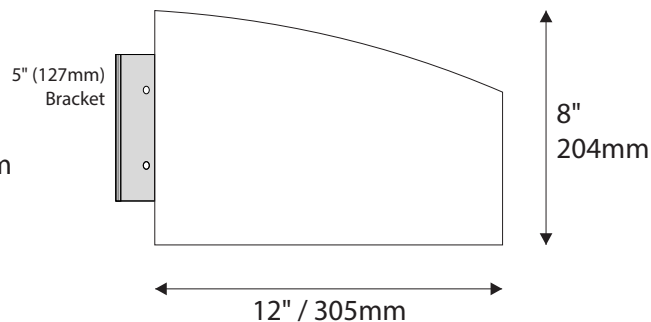

- Window Sizes available from ½" (12mm) to 5.5" (140mm)
- Windows widths are typically 1" (25mm) less the sign width
- Edge to Edge windows are available in painted signs.
- All signs come standard with a finger notch for easy removal.

Ledger/Tabloid

IPC1547/REV.3

Standard Sizes

Sydney Collection

Overhead Mounted

Due to the nature of InPro's overhead track system, the Sydney shape is not available

IPC1547/REV.3

Standard Sizes Sydney Collection

Projection Mounted

- All Projection Signs are double sided
- Bracket size will vary depending on sign size

IPC1547/REV.3