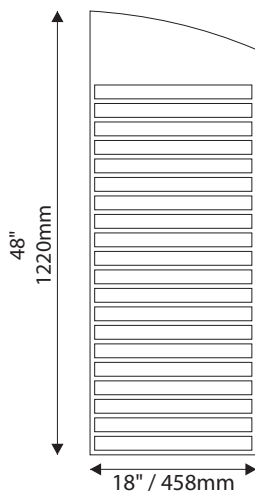

Standard Sizes Sydney Collection

Directories - Palladium Rigid Vinyl Sheet

IPC1547/REV.3