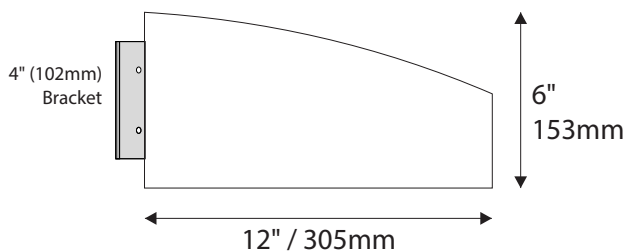

- Window Sizes available from ½" (12mm) to 5.5" (140mm)
- Windows widths are typically 1" (25mm) less the sign width
- Edge to Edge windows are available in painted signs.
- All signs come standard with a finger notch for easy removal.

Ledger/Tabloid

IPC1547/REV.3

Standard Sizes

Sydney Collection

Overhead Mounted

Due to the nature of InPro's overhead track system, the Sydney shape is not available

IPC1547/REV.3

Standard Sizes Sydney Collection

Projection Mounted

- All Projection Signs are double sided
- Bracket size will vary depending on sign size

IPC1547/REV.3