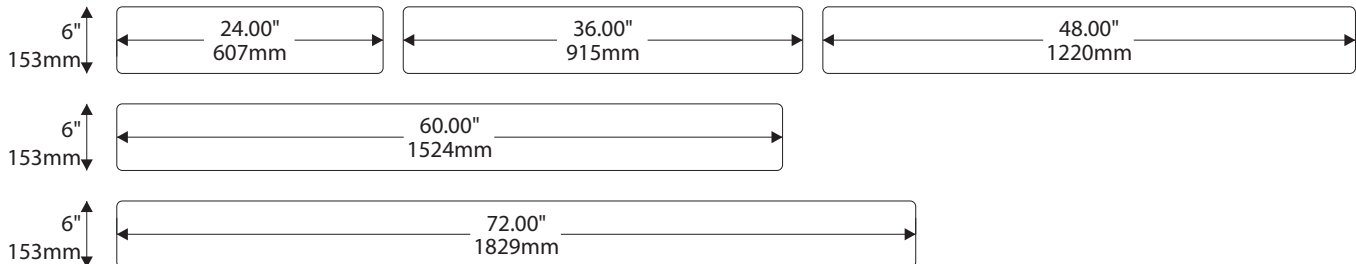

- Window Sizes available from ½" (12mm) to 5.5" (140mm)
- Windows widths are typically 1" (25mm) less the sign width
- Edge to Edge windows are available in painted signs.
- All signs come standard with a finger notch for easy removal.

Ledger/Tabloid

IPC1547/REV.3

Standard Sizes

Sydney Collection

Overhead Mounted

Due to the nature of InPro's overhead track system, the Sydney shape is not available

IPC1547/REV.3

Standard Sizes Sydney Collection