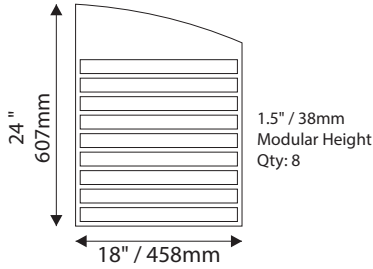

Standard Sizes Sydney Collection

Directories - Palladium Rigid Vinyl Sheet

IPC1547/REV.3