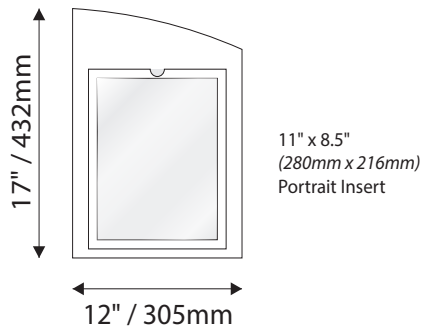

Standard Sizes

Sydney Collection

Modular Windows Signs

IPC1547/REV.3