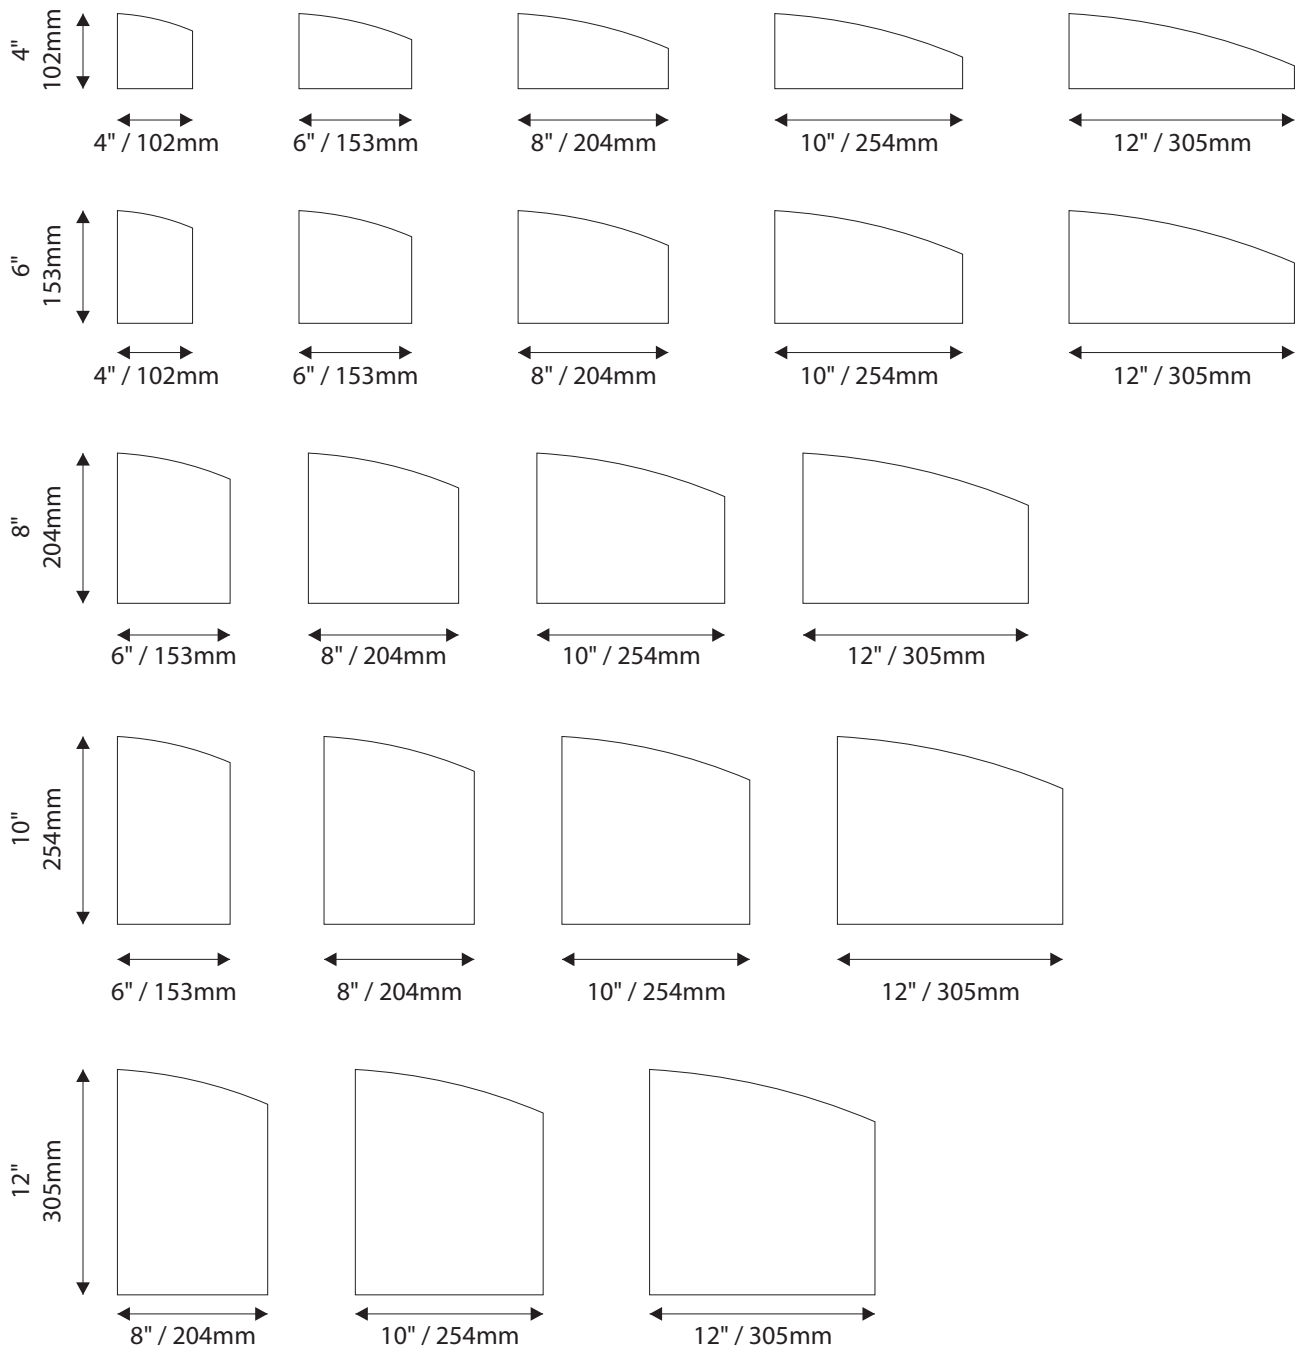

Standard Sizes

Sydney Collection

ADA Room Identification

IPC1547/REV.3

Standard Sizes Sydney Collection

Informational / Directional

IPC1547/REV.3

Standard Sizes

- Window Sizes available from ½" (12mm) to 5.5" (140mm)
- Windows widths are typically 1" (25mm) less the sign width
- Edge to Edge windows are available in painted signs.
- All signs come standard with a finger notch for easy removal.

Room Identification with Slider Display

- Slider Displays are available in height of 1" (25mm) , 1.5" (38mm) and 2" (51mm)
- Slider displays are 1" (25mm) less the sign width.
- Slider display are printed to match the finish of the sign face.
- All slider display text is permanent and can not be changed or updated.

Projection Mounted

- All Projection Signs are double sided
- Bracket size will vary depending on sign size

IPC1547/REV.3