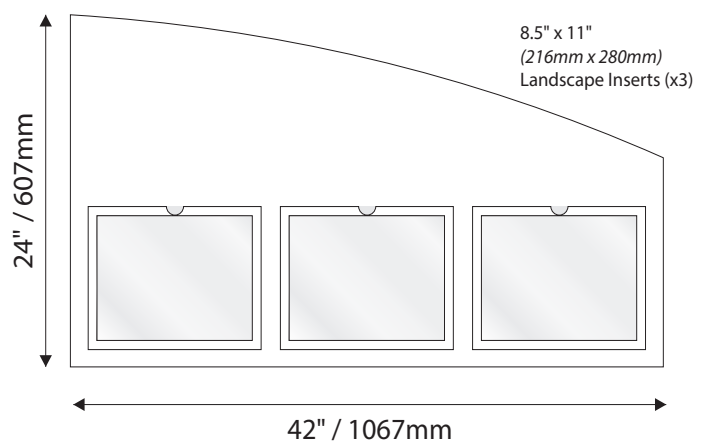

Standard Sizes

Sydney Collection

Modular Windows Signs

IPC1547/REV.3