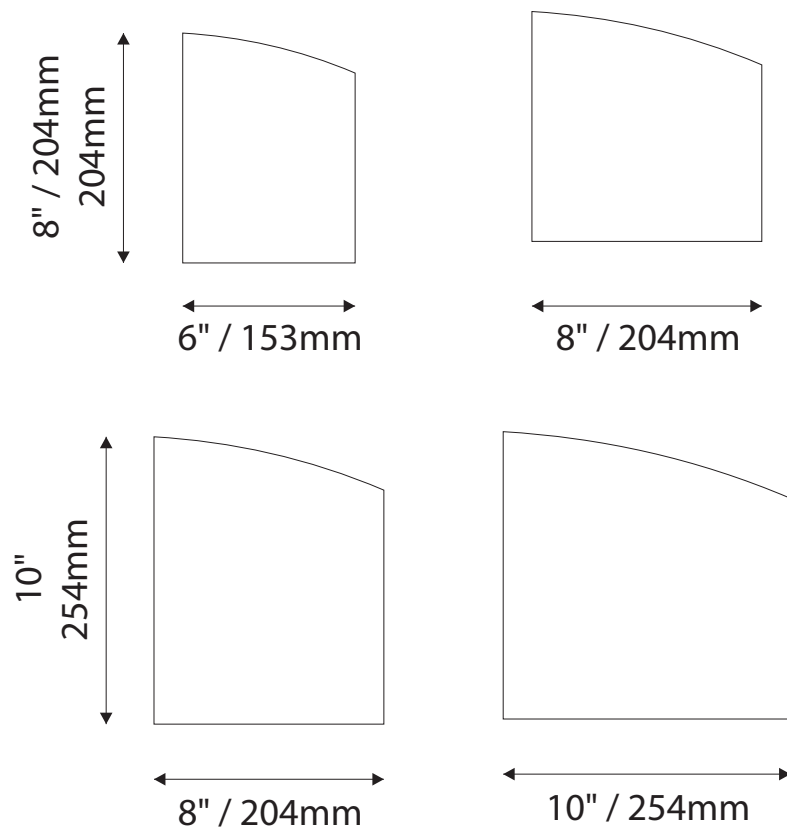

Standard Sizes

Sydney Collection

ADA Room Identification

IPC1547/REV.3

Standard Sizes Sydney Collection

Informational / Directional

IPC1547/REV.3

Standard Sizes

Sydney Collection

Informational / Directional

IPC1547/REV.3

Standard Sizes Sydney Collection

ADA Regulatory

Common Pictograms

IPC1547/REV.3

Standard Sizes

- Window Sizes available from ½" (12mm) to 5.5" (140mm)
- Windows widths are typically 1" (25mm) less the sign width
- Edge to Edge windows are available in painted signs.
- All signs come standard with a finger notch for easy removal.

Room Identification with Slider Display

- Slider Displays are available in height of 1" (25mm) , 1.5" (38mm) and 2" (51mm)
- Slider displays are 1" (25mm) less the sign width.
- Slider display are printed to match the finish of the sign face.
- All slider display text is permanent and can not be changed or updated.