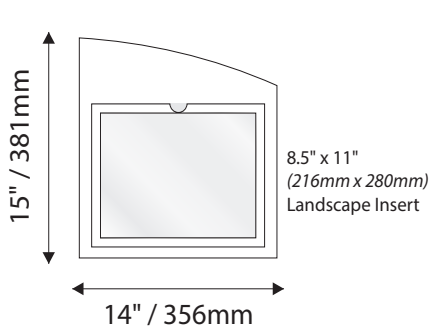

Standard Sizes

Sydney Collection

Modular Windows Signs

IPC1547/REV.3