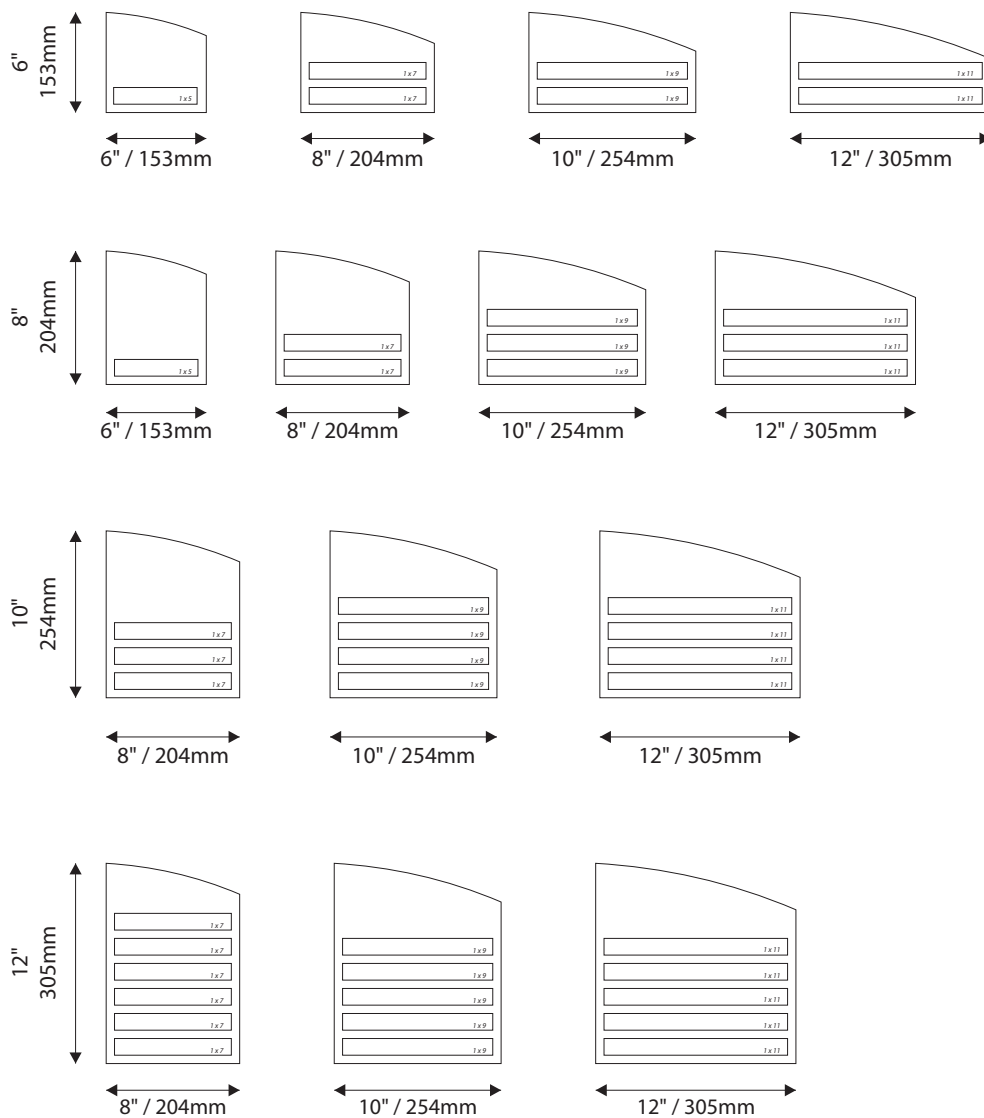

- Window Sizes available from ½" (12mm) to 5.5" (140mm)
- Windows widths are typically 1" (25mm) less the sign width
- Edge to Edge windows are available in painted signs.
- All signs come standard with a finger notch for easy removal.

Room Identification with Slider Display

- Slider Displays are available in height of 1" (25mm) , 1.5" (38mm) and 2" (51mm)
- Slider displays are 1" (25mm) less the sign width.
- Slider display are printed to match the finish of the sign face.
- All slider display text is permanent and can not be changed or updated.