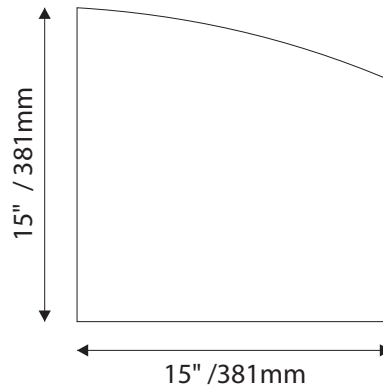

Standard Sizes

Sydney Collection

ADA Room Identification

IPC1547/REV.3

Standard Sizes Sydney Collection

Informational / Directional

IPC1547/REV.3

Standard Sizes

Sydney Collection

Informational / Directional

IPC1547/REV.3

Standard Sizes Sydney Collection

ADA Regulatory

Common Pictograms

IPC1547/REV.3

Standard Sizes

- Window Sizes available from ½" (12mm) to 5.5" (140mm)
- Windows widths are typically 1" (25mm) less the sign width
- Edge to Edge windows are available in painted signs.
- All signs come standard with a finger notch for easy removal.

Room Identification with Slider Display

- Slider Displays are available in height of 1" (25mm) , 1.5" (38mm) and 2" (51mm)
- Slider displays are 1" (25mm) less the sign width.
- Slider display are printed to match the finish of the sign face.
- All slider display text is permanent and can not be changed or updated.