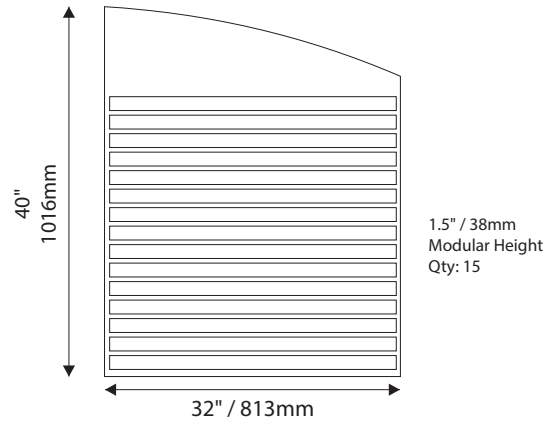

Standard Sizes Sydney Collection

Directories - Palladium Rigid Vinyl Sheet

IPC1547/REV.3