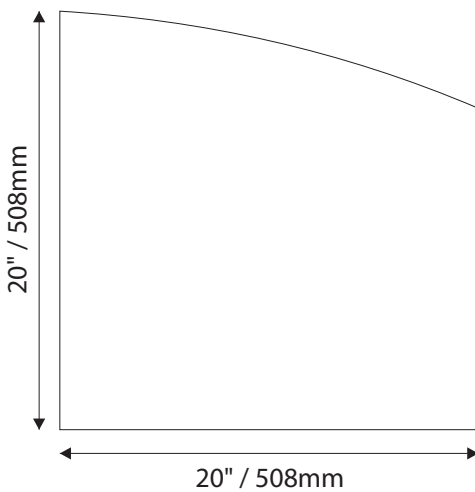

Standard Sizes

Sydney Collection

ADA Room Identification

IPC1547/REV.3

Standard Sizes Sydney Collection

Informational / Directional

IPC1547/REV.3

Standard Sizes

Sydney Collection

Informational / Directional

IPC1547/REV.3

Standard Sizes Sydney Collection

ADA Regulatory

Common Pictograms

IPC1547/REV.3

Standard Sizes

- Window Sizes available from ½" (12mm) to 5.5" (140mm)
- Windows widths are typically 1" (25mm) less the sign width
- Edge to Edge windows are available in painted signs.
- All signs come standard with a finger notch for easy removal.

Room Identification with Slider Display

- Slider Displays are available in height of 1" (25mm) , 1.5" (38mm) and 2" (51mm)
- Slider displays are 1" (25mm) less the sign width.
- Slider display are printed to match the finish of the sign face.
- All slider display text is permanent and can not be changed or updated.