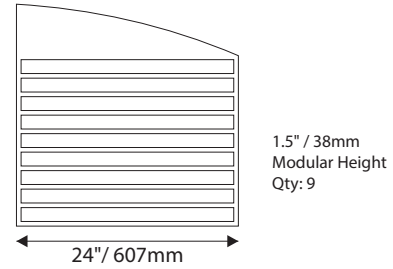

Standard Sizes Sydney Collection

Directories - Palladium Rigid Vinyl Sheet

IPC1547/REV.3