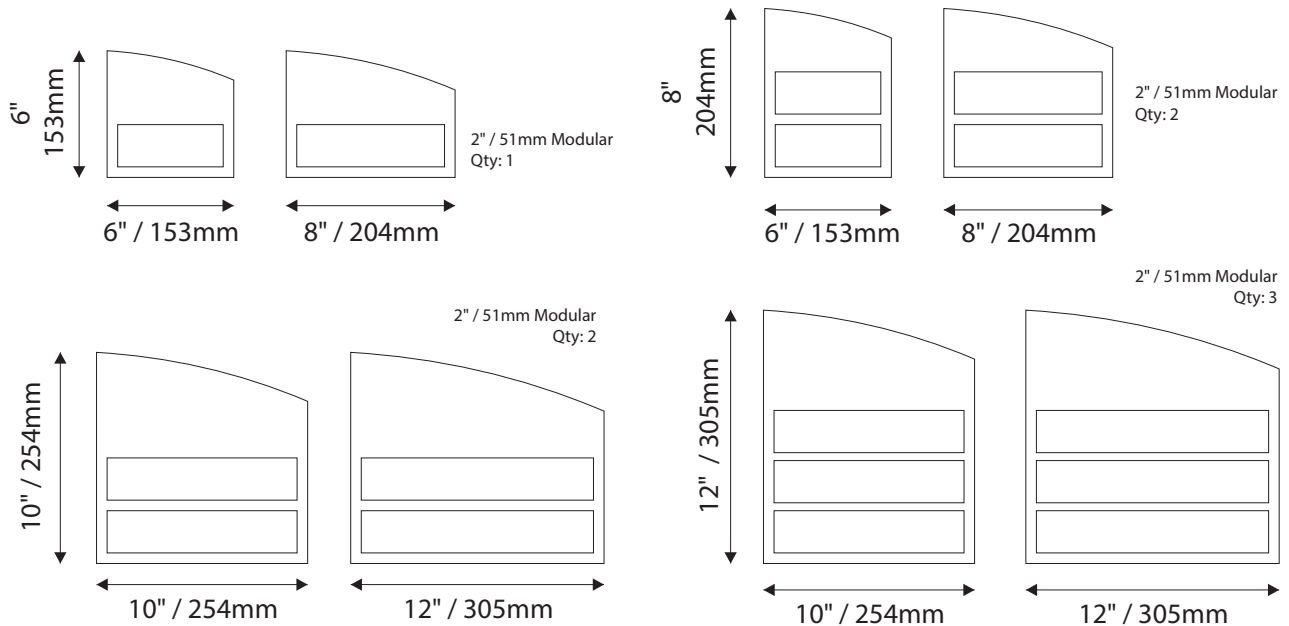

Standard Sizes

Sydney Collection

Room Identification with Modular - Palladium Rigid Vinyl Sheet