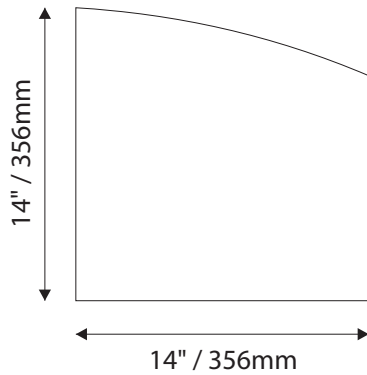

Standard Sizes

Sydney Collection

Informational / Directional

IPC1547/REV.3