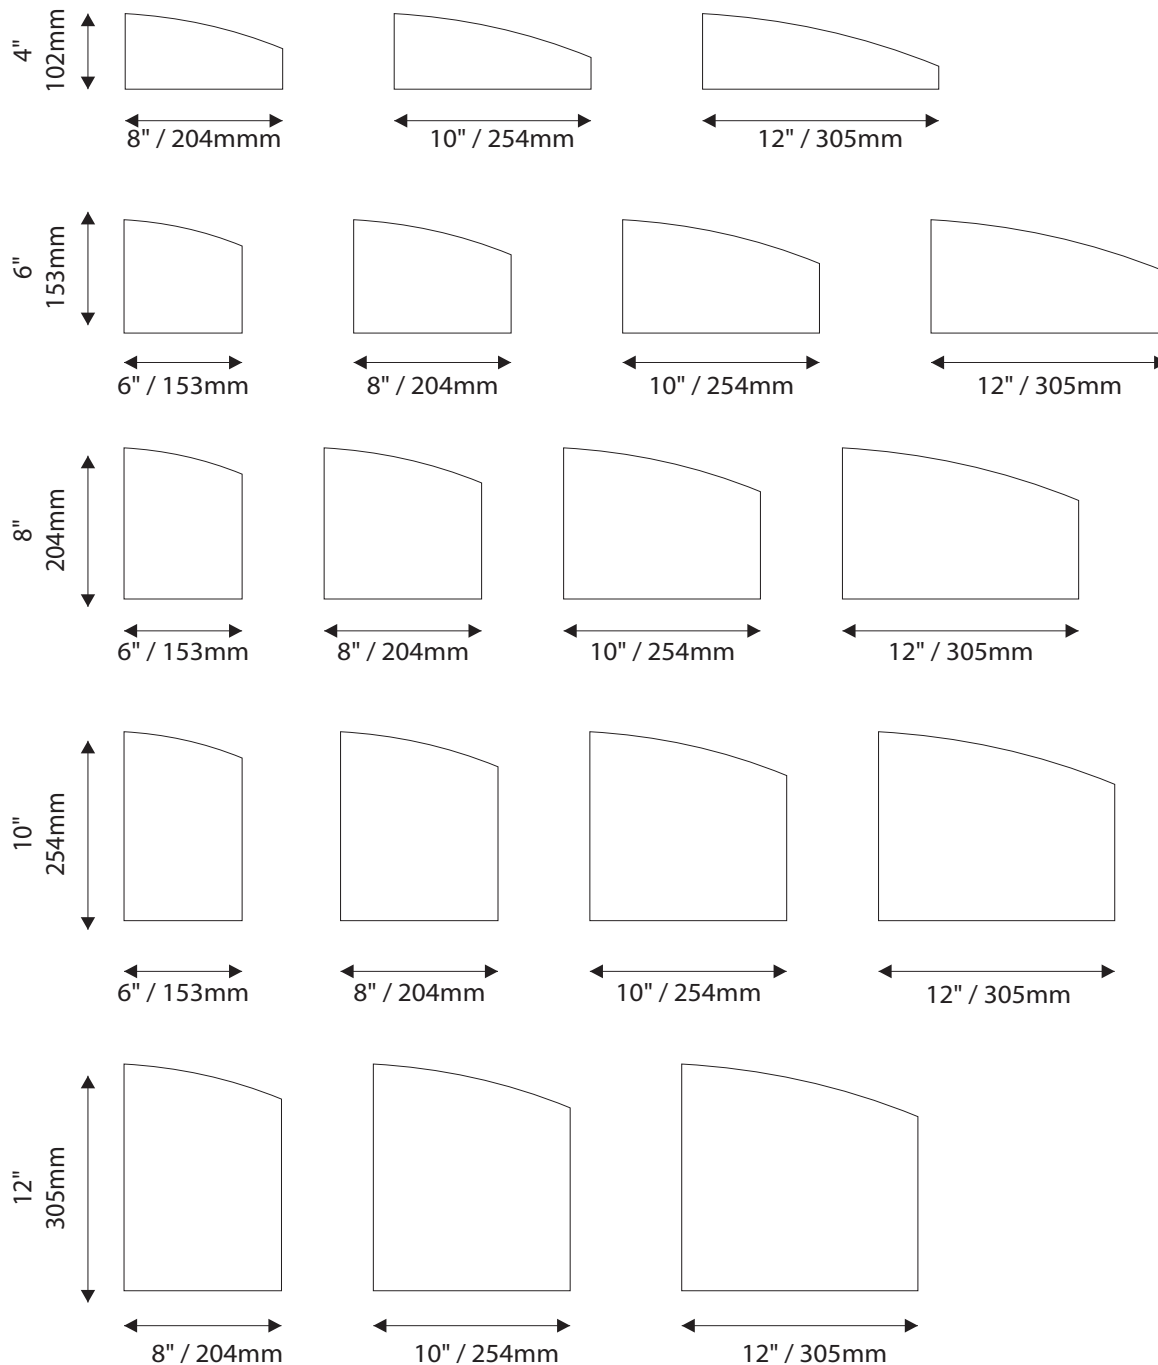

Standard Sizes

Sydney Collection

ADA Room Identification

IPC1547/REV.3

Standard Sizes Sydney Collection

Informational / Directional

IPC1547/REV.3

Standard Sizes

- Window Sizes available from ½" (12mm) to 5.5" (140mm)
- Windows widths are typically 1" (25mm) less the sign width
- Edge to Edge windows are available in painted signs.
- All signs come standard with a finger notch for easy removal.

Room Identification with Slider Display

- Slider Displays are available in height of 1" (25mm) , 1.5" (38mm) and 2" (51mm)
- Slider displays are 1" (25mm) less the sign width.
- Slider display are printed to match the finish of the sign face.
- All slider display text is permanent and can not be changed or updated.

Projection Mounted

- All Projection Signs are double sided
- Bracket size will vary depending on sign size

IPC1547/REV.3