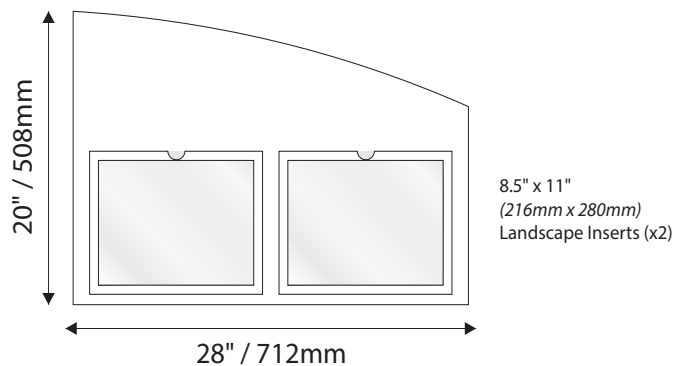

Standard Sizes

Sydney Collection

Modular Windows Signs

IPC1547/REV.3