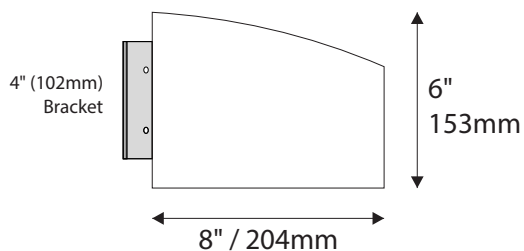

- Window Sizes available from ½" (12mm) to 5.5" (140mm)
- Windows widths are typically 1" (25mm) less the sign width
- Edge to Edge windows are available in painted signs.
- All signs come standard with a finger notch for easy removal.

Ledger/Tabloid

IPC1547/REV.3

Standard Sizes

Sydney Collection

Overhead Mounted

Due to the nature of InPro's overhead track system, the Sydney shape is not available

IPC1547/REV.3

Standard Sizes Sydney Collection

Projection Mounted

- All Projection Signs are double sided
- Bracket size will vary depending on sign size

IPC1547/REV.3