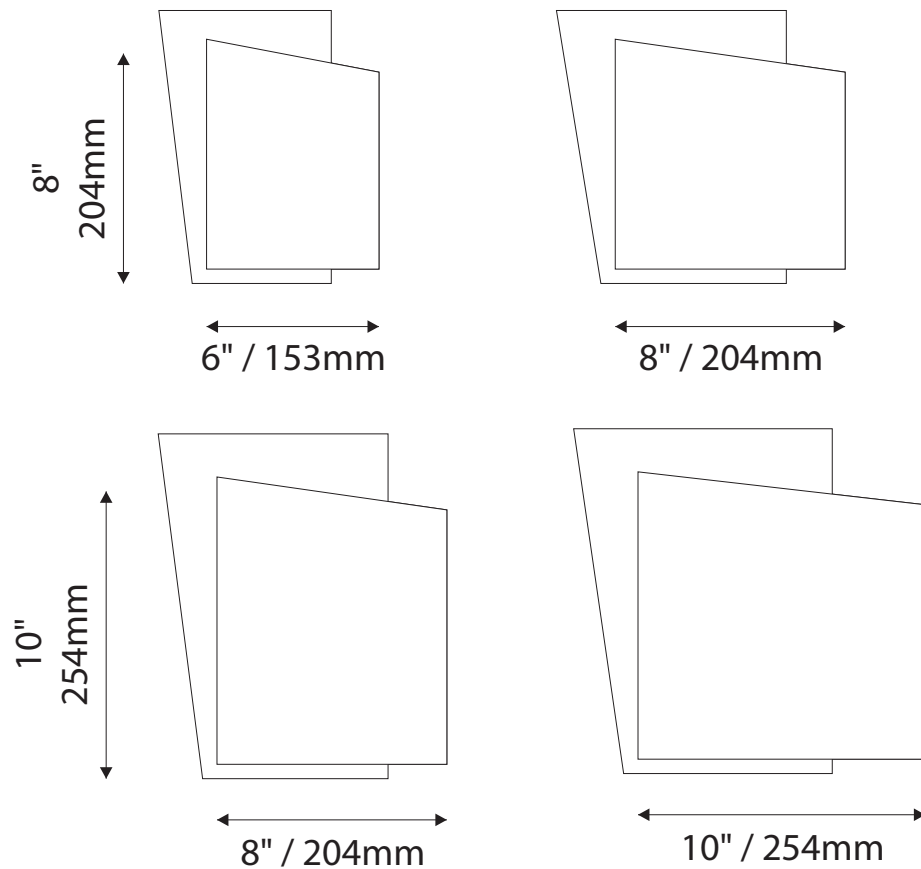

Standard Sizes

Zurich Collection

Informational / Directional

IPC1555/REV.3

Standard Sizes

Zurich Collection

ADA Regulatory

Common Pictograms

Room Identification with Window

- Window Sizes available from ½" (12mm) to 5.5" (140mm)
- Windows widths are typically 1" (25mm) less the sign width
- Edge to Edge windows are available in painted signs.
- All signs come standard with a finger notch for easy removal.

Room Identification with Slider

- Slider Displays are available in height of 1" (25mm) , 1.5" (38mm) and 2" (51mm)
- Slider displays are 1" (25mm) less the sign width.
- Slider display are printed to match the finish of the sign face.
- All slider display text is permanent and can not be changed or updated.

12"H/305mm Overheads can accommodate up to (4) lines of 2" / 51mm Text

IPC1555/REV.3

Standard Sizes

Zurich Collection

Projection (Flag) Mounted

- All Projection Signs are double sided
- Bracket size will vary depending on sign size