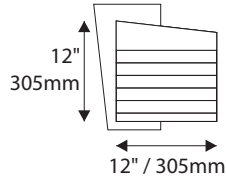

Room Identification with Window

- Window Sizes available from ½" (12mm) to 5.5" (140mm)
- Windows widths are typically 1" (25mm) less the sign width
- Edge to Edge windows are available in painted signs.
- All signs come standard with a finger notch for easy removal.

Room Identification with Slider

- Slider Displays are available in height of 1" (25mm) , 1.5" (38mm) and 2" (51mm)
- Slider displays are 1" (25mm) less the sign width.
- Slider display are printed to match the finish of the sign face.
- All slider display text is permanent and can not be changed or updated.

IPC1555/REV.3

Standard Sizes

Zurich Collection

Directories - Palladium Rigid Vinyl Sheet

IPC1555/REV.3

Standard Sizes

Zurich Collection

Directories - Digital Print

12"H/305mm Overheads can accommodate up to (4) lines of 2" / 51mm Text

IPC1555/REV.3

Standard Sizes

Zurich Collection

Projection (Flag) Mounted

- All Projection Signs are double sided
- Bracket size will vary depending on sign size