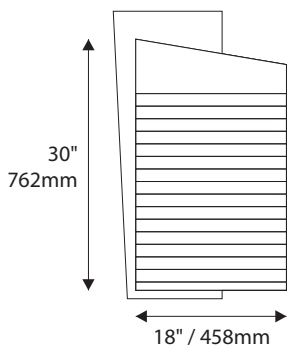

Room Identification with Window

- Window Sizes available from ½" (12mm) to 5.5" (140mm)
- Windows widths are typically 1" (25mm) less the sign width
- Edge to Edge windows are available in painted signs.
- All signs come standard with a finger notch for easy removal.

Room Identification with Slider

- Slider Displays are available in height of 1" (25mm) , 1.5" (38mm) and 2" (51mm)
- Slider displays are 1" (25mm) less the sign width.
- Slider display are printed to match the finish of the sign face.
- All slider display text is permanent and can not be changed or updated.

Permanent Header
1.5" / 38mm Modular Height
Qty: 5
Permanent Footer

Permanent Header
1.5" / 38mm Modular Height
Qty: 10
Permanent Footer

Permanent Header
1.5" / 38mm
Modular Height
Qty: 15
Permanent Footer

12"H/305mm Overheads can accommodate up to (4) lines of 2" / 51mm Text

IPC1555/REV.3

Standard Sizes

Zurich Collection

Projection (Flag) Mounted

- All Projection Signs are double sided
- Bracket size will vary depending on sign size