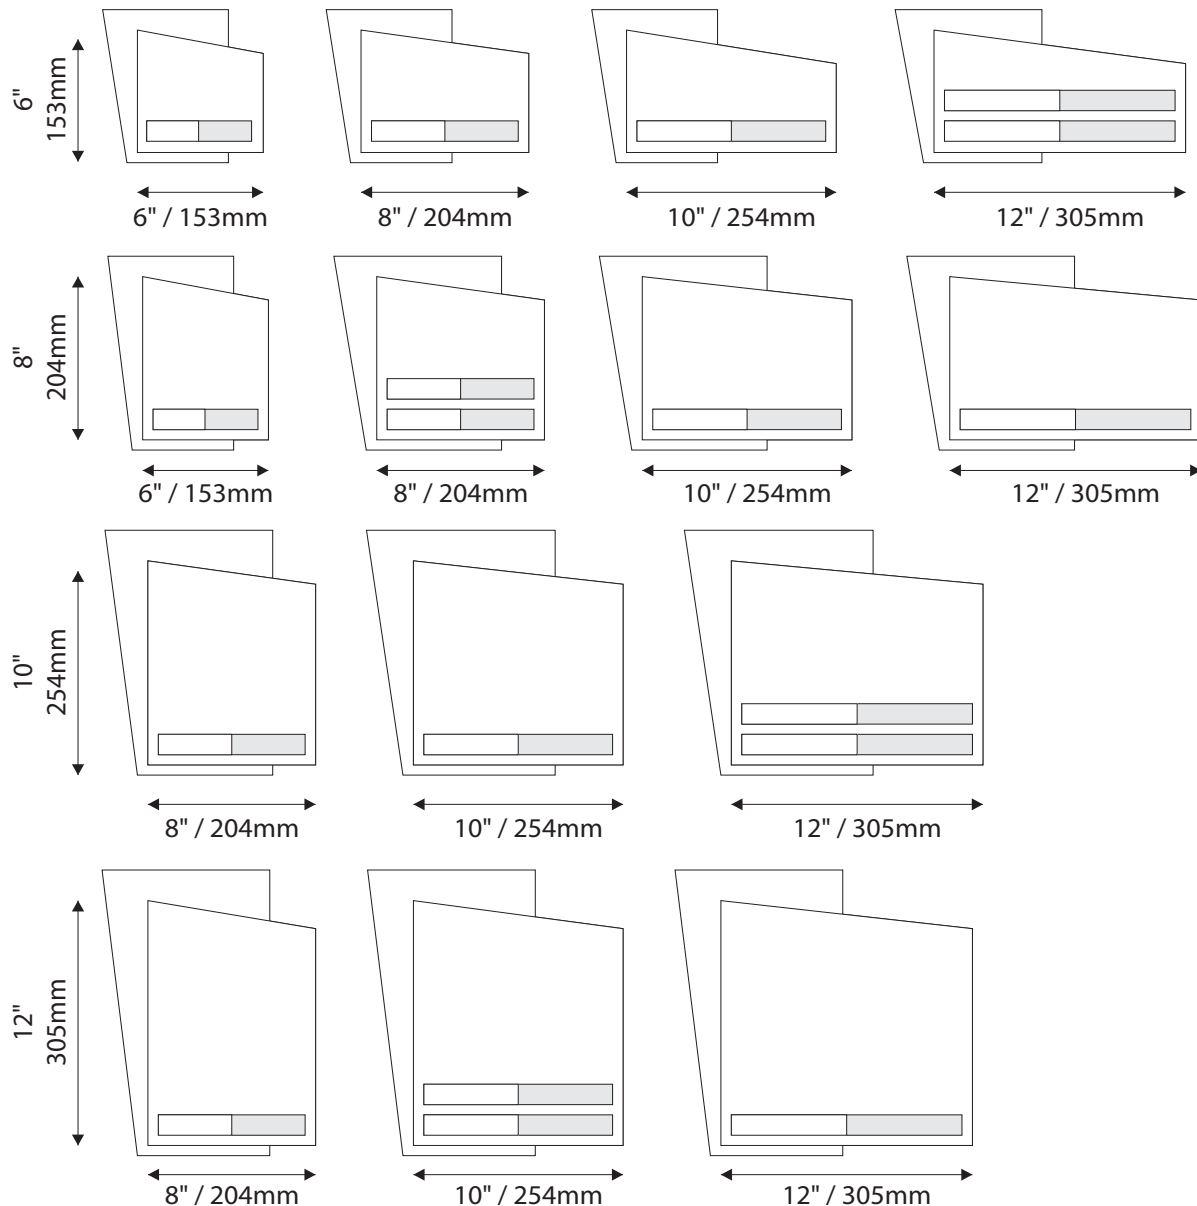

Room Identification with Window

- Window Sizes available from ½" (12mm) to 5.5" (140mm)
- Windows widths are typically 1" (25mm) less the sign width
- Edge to Edge windows are available in painted signs.
- All signs come standard with a finger notch for easy removal.

Room Identification with Slider

- Slider Displays are available in height of 1" (25mm) , 1.5" (38mm) and 2" (51mm)
- Slider displays are 1" (25mm) less the sign width.
- Slider display are printed to match the finish of the sign face.
- All slider display text is permanent and can not be changed or updated.

12"H/305mm Overheads can accommodate up to (4) lines of 2" / 51mm Text

IPC1555/REV.3

Standard Sizes

Zurich Collection

Projection (Flag) Mounted

- All Projection Signs are double sided
- Bracket size will vary depending on sign size