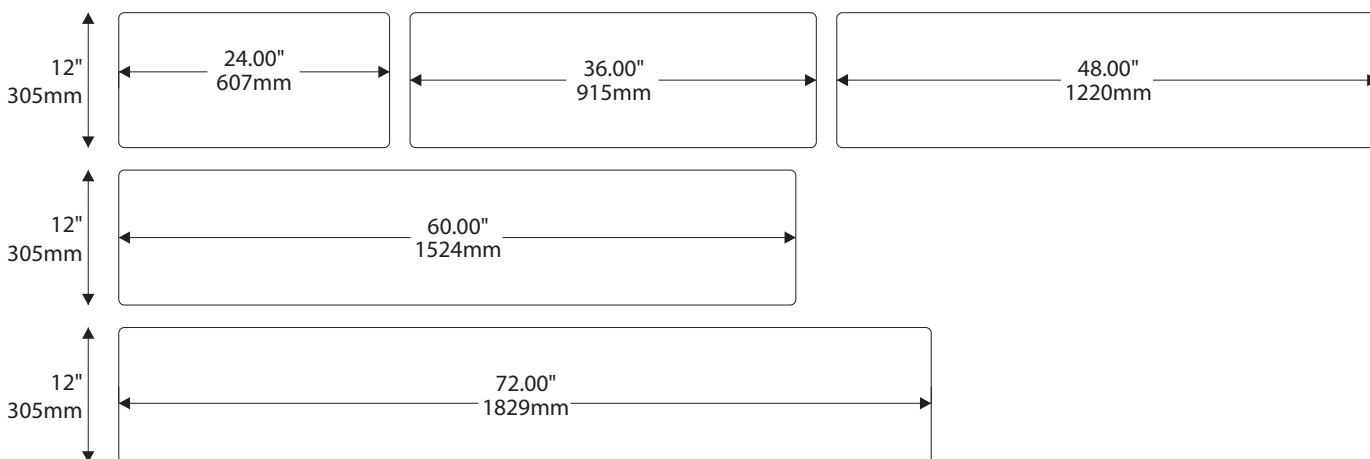

Due to the nature of InPro's overhead track system, the Zurich shape is not available

6" H/ 153mm Overheads can accommodate up to (2) lines of 2" / 51mm Text

9"H/229mm Overheads can accommodate up to (3) lines of 2" / 51mm Text

12"H/305mm Overheads can accommodate up to (4) lines of 2" / 51mm Text

IPC1555/REV.3

Standard Sizes

Zurich Collection

Projection (Flag) Mounted

- All Projection Signs are double sided
- Bracket size will vary depending on sign size