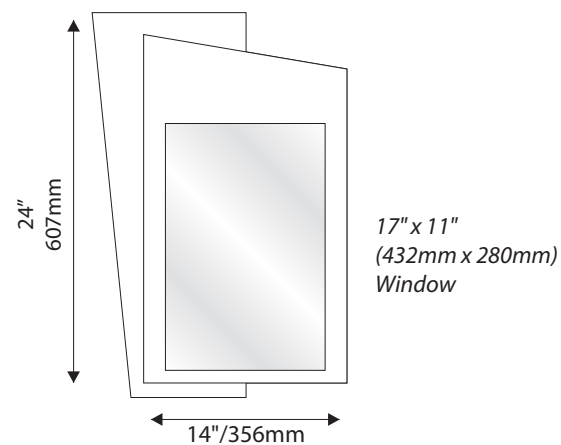

Ledger/Tabloid