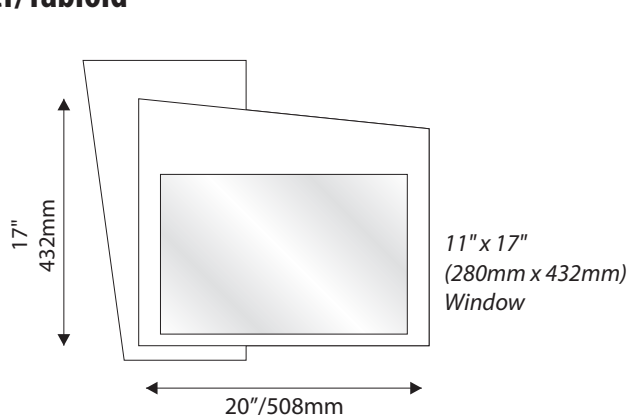

Ledger/Tabloid