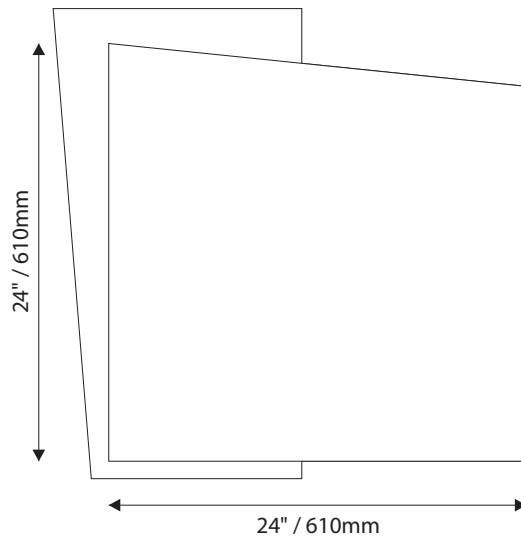

Standard Sizes

Zurich Collection

Informational / Directional

IPC1555/REV.3