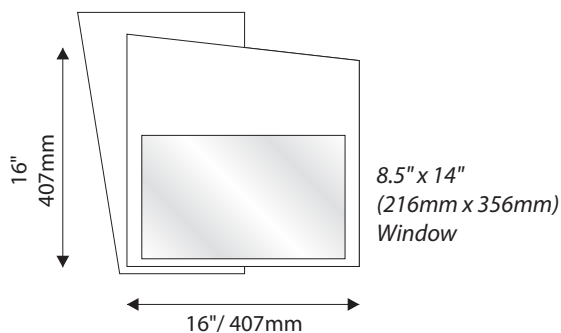

Standard Sizes

Zurich Collection

Informational Window Sign

Letter

Legal

Ledger/Tabloid

IPC1555/REV.3