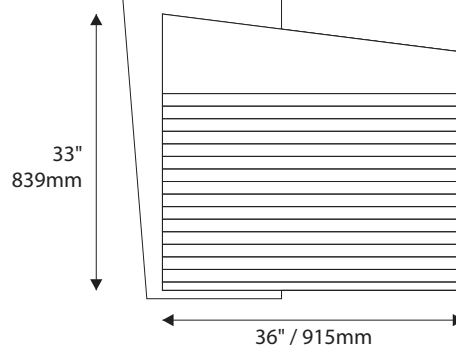

Room Identification with Window

- Window Sizes available from ½" (12mm) to 5.5" (140mm)
- Windows widths are typically 1" (25mm) less the sign width
- Edge to Edge windows are available in painted signs.
- All signs come standard with a finger notch for easy removal.

Room Identification with Slider

- Slider Displays are available in height of 1" (25mm) , 1.5" (38mm) and 2" (51mm)
- Slider displays are 1" (25mm) less the sign width.
- Slider display are printed to match the finish of the sign face.
- All slider display text is permanent and can not be changed or updated.

Permanent Header
1.5" / 38mm Modular Height
Qty: 5
Permanent Footer

Permanent Header
1.5" / 38mm Modular Height
Qty: 10
Permanent Footer

Permanent Header
1.5" / 38mm
Modular Height
Qty: 15
Permanent Footer

12"H/305mm Overheads can accommodate up to (4) lines of 2" / 51mm Text

IPC1555/REV.3

Standard Sizes

Zurich Collection

Projection (Flag) Mounted

- All Projection Signs are double sided
- Bracket size will vary depending on sign size