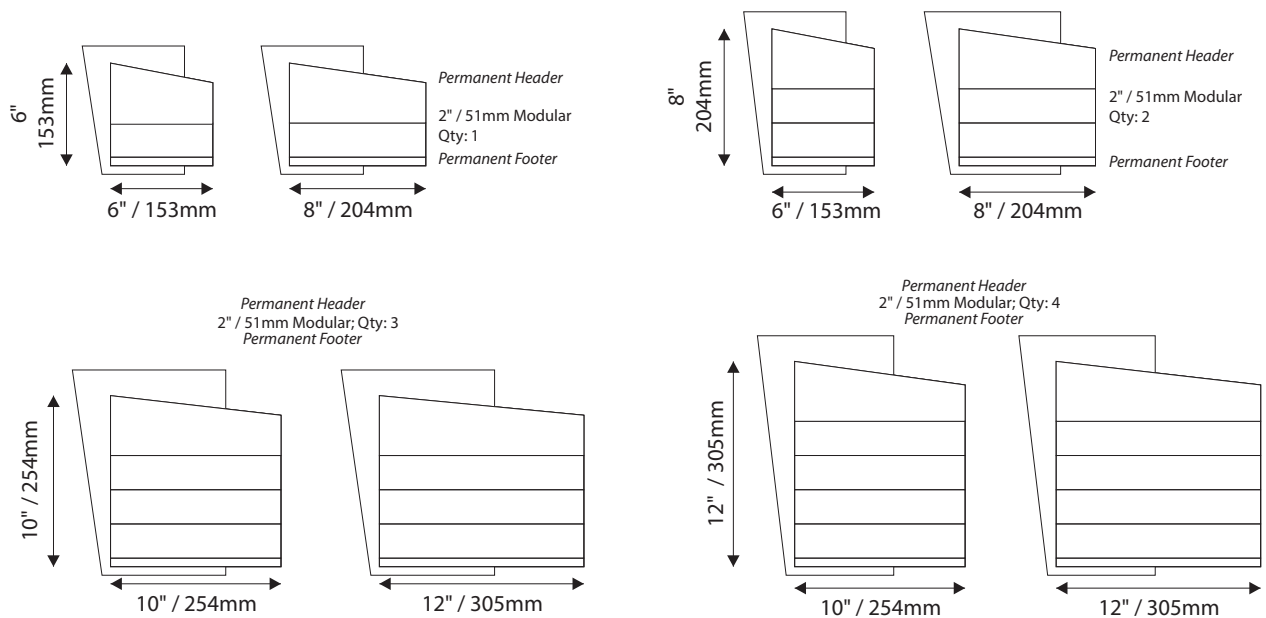

Room Identification with Modular - Photopoly/Digital Print