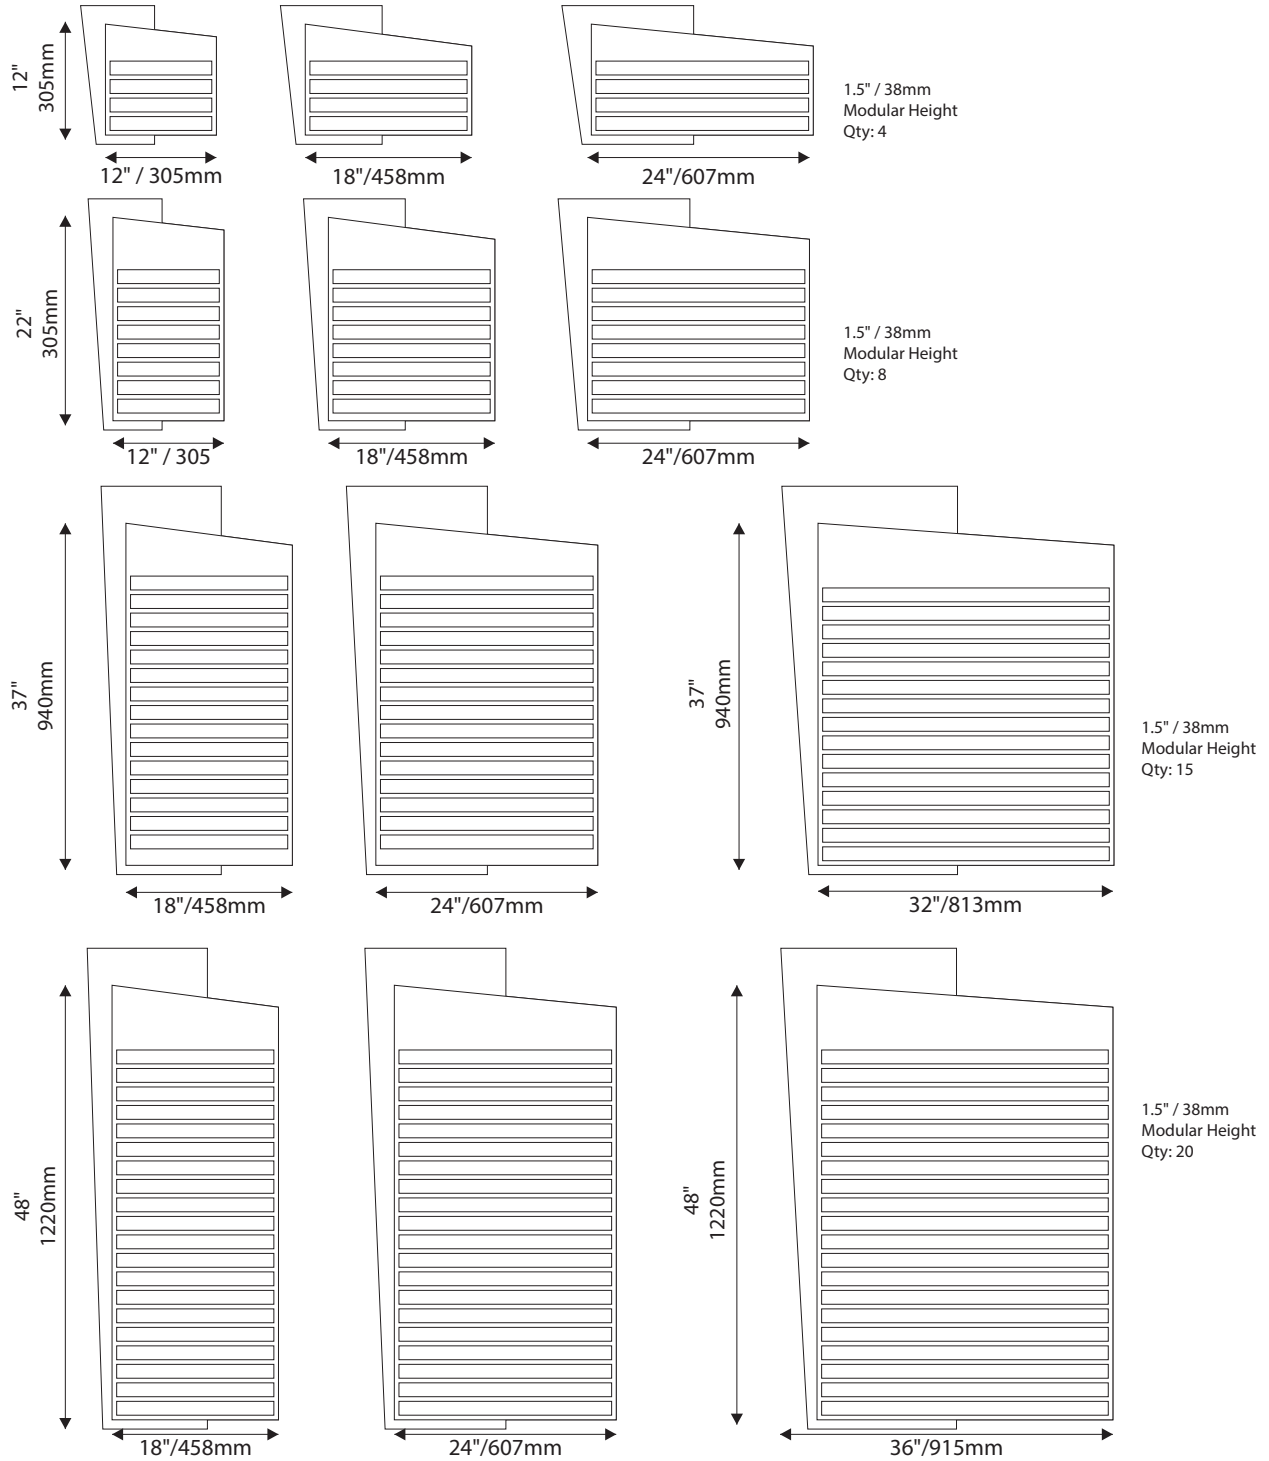

Standard Sizes

Zurich Collection

Directories - Palladium Rigid Vinyl Sheet

IPC1555/REV.3