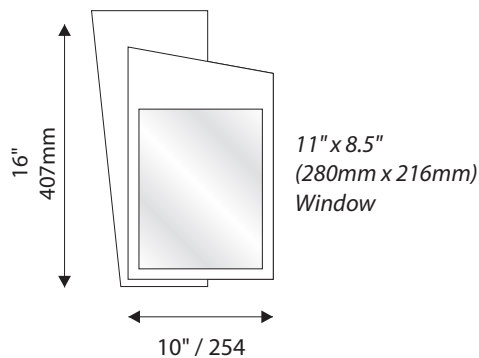

Standard Sizes

Zurich Collection

Informational Window Sign

Letter