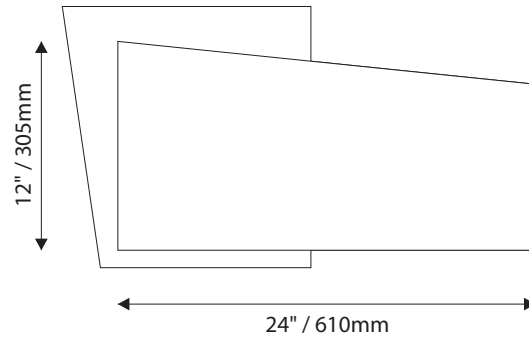

Standard Sizes

Zurich Collection

Informational / Directional

IPC1555/REV.3