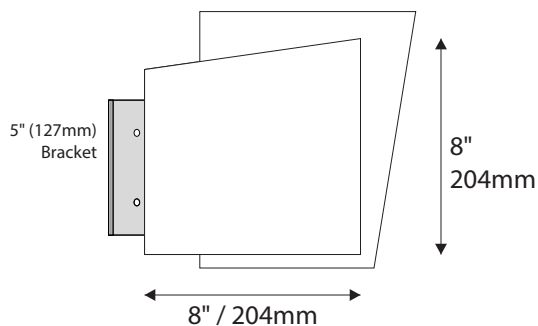

Room Identification with Window

- Window Sizes available from ½" (12mm) to 5.5" (140mm)
- Windows widths are typically 1" (25mm) less the sign width
- Edge to Edge windows are available in painted signs.
- All signs come standard with a finger notch for easy removal.

Due to the nature of InPro's overhead track system, the Zurich shape is not available

6" H/ 153mm Overheads can accommodate up to (2) lines of 2" / 51mm Text

9"H/229mm Overheads can accommodate up to (3) lines of 2" / 51mm Text

12"H/305mm Overheads can accommodate up to (4) lines of 2" / 51mm Text

IPC1555/REV.3

Standard Sizes

Zurich Collection

Projection (Flag) Mounted

- All Projection Signs are double sided
- Bracket size will vary depending on sign size