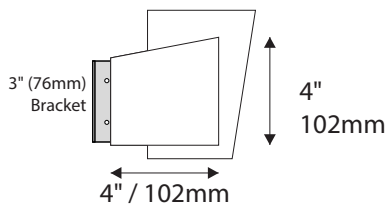

Due to the nature of InPro's overhead track system, the Zurich shape is not available

6" H/ 153mm Overheads can accommodate up to (2) lines of 2" / 51mm Text

9"H/229mm Overheads can accommodate up to (3) lines of 2" / 51mm Text

12"H/305mm Overheads can accommodate up to (4) lines of 2" / 51mm Text

IPC1555/REV.3

Standard Sizes

Zurich Collection

Projection (Flag) Mounted

- All Projection Signs are double sided
- Bracket size will vary depending on sign size