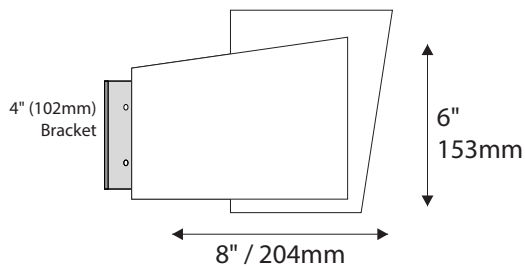

Due to the nature of InPro's overhead track system, the Zurich shape is not available

6" H/ 153mm Overheads can accommodate up to (2) lines of 2" / 51mm Text

9"H/229mm Overheads can accommodate up to (3) lines of 2" / 51mm Text

12"H/305mm Overheads can accommodate up to (4) lines of 2" / 51mm Text

IPC1555/REV.3

Standard Sizes

Zurich Collection

Projection (Flag) Mounted

- All Projection Signs are double sided
- Bracket size will vary depending on sign size