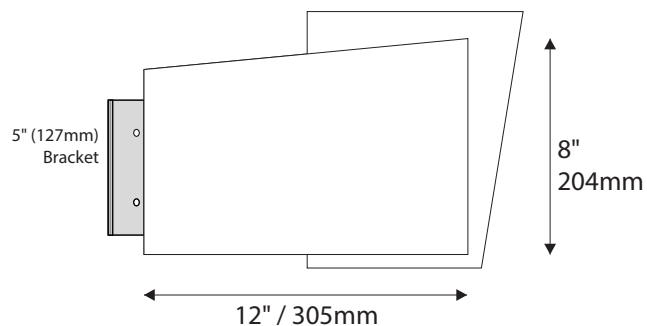

Room Identification with Window

- Window Sizes available from ½" (12mm) to 5.5" (140mm)
- Windows widths are typically 1" (25mm) less the sign width
- Edge to Edge windows are available in painted signs.
- All signs come standard with a finger notch for easy removal.

Due to the nature of InPro's overhead track system, the Zurich shape is not available

6" H/ 153mm Overheads can accommodate up to (2) lines of 2" / 51mm Text

9"H/229mm Overheads can accommodate up to (3) lines of 2" / 51mm Text

12"H/305mm Overheads can accommodate up to (4) lines of 2" / 51mm Text

IPC1555/REV.3

Standard Sizes

Zurich Collection

Projection (Flag) Mounted

- All Projection Signs are double sided
- Bracket size will vary depending on sign size