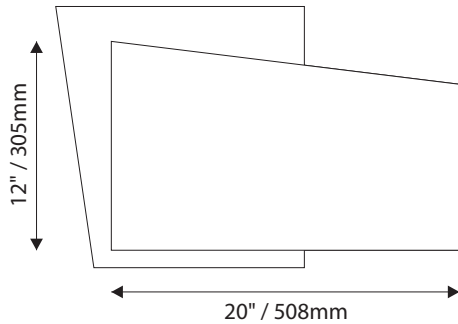

Standard Sizes

Zurich Collection

Informational / Directional

IPC1555/REV.3