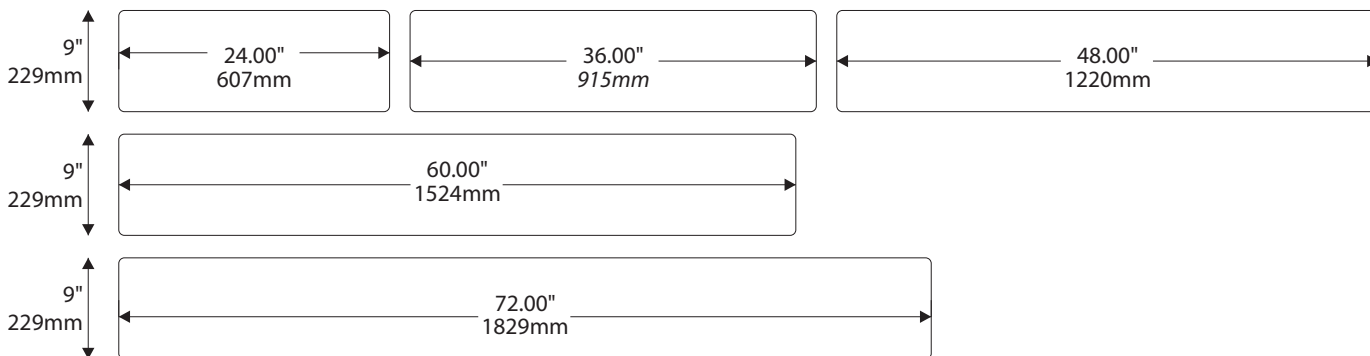

Due to the nature of InPro's overhead track system, the Zurich shape is not available

6" H/ 153mm Overheads can accommodate up to (2) lines of 2" / 51mm Text

9"H/229mm Overheads can accommodate up to (3) lines of 2" / 51mm Text

12"H/305mm Overheads can accommodate up to (4) lines of 2" / 51mm Text

IPC1555/REV.3

Standard Sizes

Zurich Collection

Projection (Flag) Mounted

- All Projection Signs are double sided
- Bracket size will vary depending on sign size