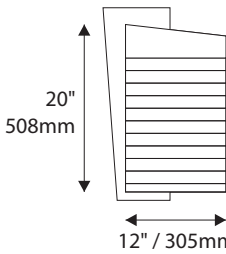

Room Identification with Window

- Window Sizes available from ½" (12mm) to 5.5" (140mm)
- Windows widths are typically 1" (25mm) less the sign width
- Edge to Edge windows are available in painted signs.
- All signs come standard with a finger notch for easy removal.

Room Identification with Slider

- Slider Displays are available in height of 1" (25mm) , 1.5" (38mm) and 2" (51mm)
- Slider displays are 1" (25mm) less the sign width.
- Slider display are printed to match the finish of the sign face.
- All slider display text is permanent and can not be changed or updated.

Permanent Header
1.5" / 38mm Modular Height
Qty: 5
Permanent Footer

Permanent Header
1.5" / 38mm Modular Height
Qty: 10
Permanent Footer

Permanent Header
1.5" / 38mm
Modular Height
Qty: 15
Permanent Footer

12"H/305mm Overheads can accommodate up to (4) lines of 2" / 51mm Text

IPC1555/REV.3

Standard Sizes

Zurich Collection

Projection (Flag) Mounted

- All Projection Signs are double sided
- Bracket size will vary depending on sign size