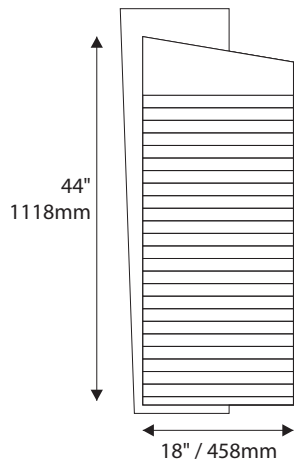

Room Identification with Window

- Window Sizes available from ½" (12mm) to 5.5" (140mm)
- Windows widths are typically 1" (25mm) less the sign width
- Edge to Edge windows are available in painted signs.
- All signs come standard with a finger notch for easy removal.

Room Identification with Slider

- Slider Displays are available in height of 1" (25mm) , 1.5" (38mm) and 2" (51mm)
- Slider displays are 1" (25mm) less the sign width.
- Slider display are printed to match the finish of the sign face.
- All slider display text is permanent and can not be changed or updated.

Permanent Header
1.5" / 38mm Modular Height
Qty: 5
Permanent Footer

Permanent Header
1.5" / 38mm Modular Height
Qty: 10
Permanent Footer

Permanent Header
1.5" / 38mm
Modular Height
Qty: 15
Permanent Footer

12"H/305mm Overheads can accommodate up to (4) lines of 2" / 51mm Text

IPC1555/REV.3

Standard Sizes

Zurich Collection

Projection (Flag) Mounted

- All Projection Signs are double sided
- Bracket size will vary depending on sign size