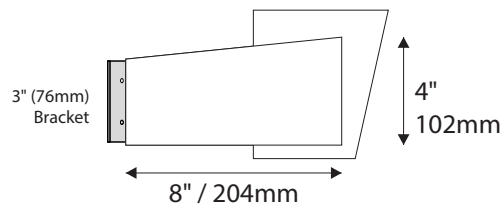

Due to the nature of InPro's overhead track system, the Zurich shape is not available

6" H/ 153mm Overheads can accommodate up to (2) lines of 2" / 51mm Text

9"H/229mm Overheads can accommodate up to (3) lines of 2" / 51mm Text

12"H/305mm Overheads can accommodate up to (4) lines of 2" / 51mm Text

IPC1555/REV.3

Standard Sizes

Zurich Collection

Projection (Flag) Mounted

- All Projection Signs are double sided
- Bracket size will vary depending on sign size