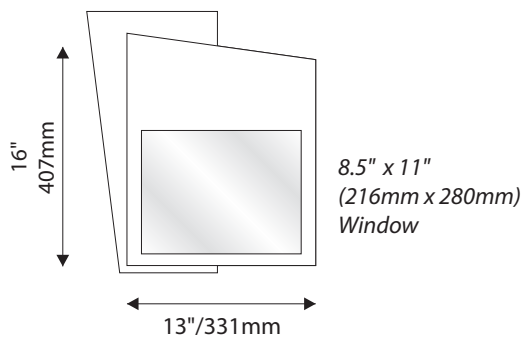

Standard Sizes

Zurich Collection

Informational Window Sign

Letter