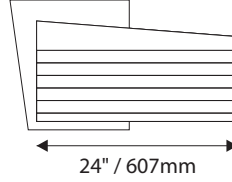

Room Identification with Window

- Window Sizes available from ½" (12mm) to 5.5" (140mm)
- Windows widths are typically 1" (25mm) less the sign width
- Edge to Edge windows are available in painted signs.
- All signs come standard with a finger notch for easy removal.

Room Identification with Slider

- Slider Displays are available in height of 1" (25mm) , 1.5" (38mm) and 2" (51mm)
- Slider displays are 1" (25mm) less the sign width.
- Slider display are printed to match the finish of the sign face.
- All slider display text is permanent and can not be changed or updated.

Permanent Header
1.5" / 38mm Modular Height
Qty: 5
Permanent Footer

Permanent Header
1.5" / 38mm Modular Height
Qty: 10
Permanent Footer

Permanent Header
1.5" / 38mm
Modular Height
Qty: 15
Permanent Footer

12"H/305mm Overheads can accommodate up to (4) lines of 2" / 51mm Text

IPC1555/REV.3

Standard Sizes

Zurich Collection

Projection (Flag) Mounted

- All Projection Signs are double sided
- Bracket size will vary depending on sign size