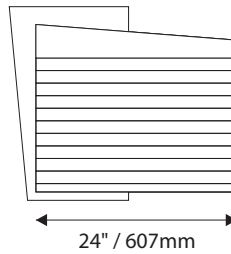

Room Identification with Window

- Window Sizes available from ½" (12mm) to 5.5" (140mm)
- Windows widths are typically 1" (25mm) less the sign width
- Edge to Edge windows are available in painted signs.
- All signs come standard with a finger notch for easy removal.

Room Identification with Slider

- Slider Displays are available in height of 1" (25mm) , 1.5" (38mm) and 2" (51mm)
- Slider displays are 1" (25mm) less the sign width.
- Slider display are printed to match the finish of the sign face.
- All slider display text is permanent and can not be changed or updated.

Permanent Header
1.5" / 38mm Modular Height
Qty: 5
Permanent Footer

Permanent Header
1.5" / 38mm Modular Height
Qty: 10
Permanent Footer

Permanent Header
1.5" / 38mm
Modular Height
Qty: 15
Permanent Footer

12"H/305mm Overheads can accommodate up to (4) lines of 2" / 51mm Text

IPC1555/REV.3

Standard Sizes

Zurich Collection

Projection (Flag) Mounted

- All Projection Signs are double sided
- Bracket size will vary depending on sign size