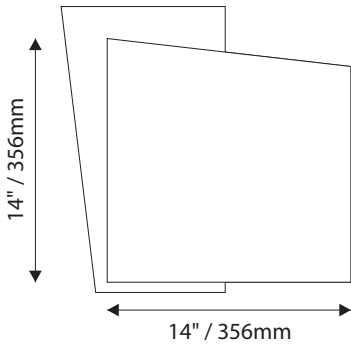

Standard Sizes

Zurich Collection

Informational / Directional

IPC1555/REV.3