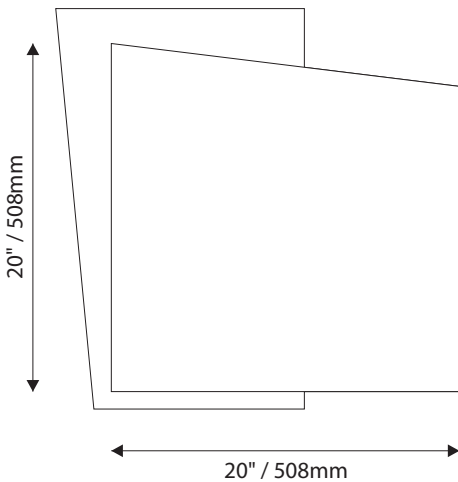

Standard Sizes

Zurich Collection

Informational / Directional

IPC1555/REV.3