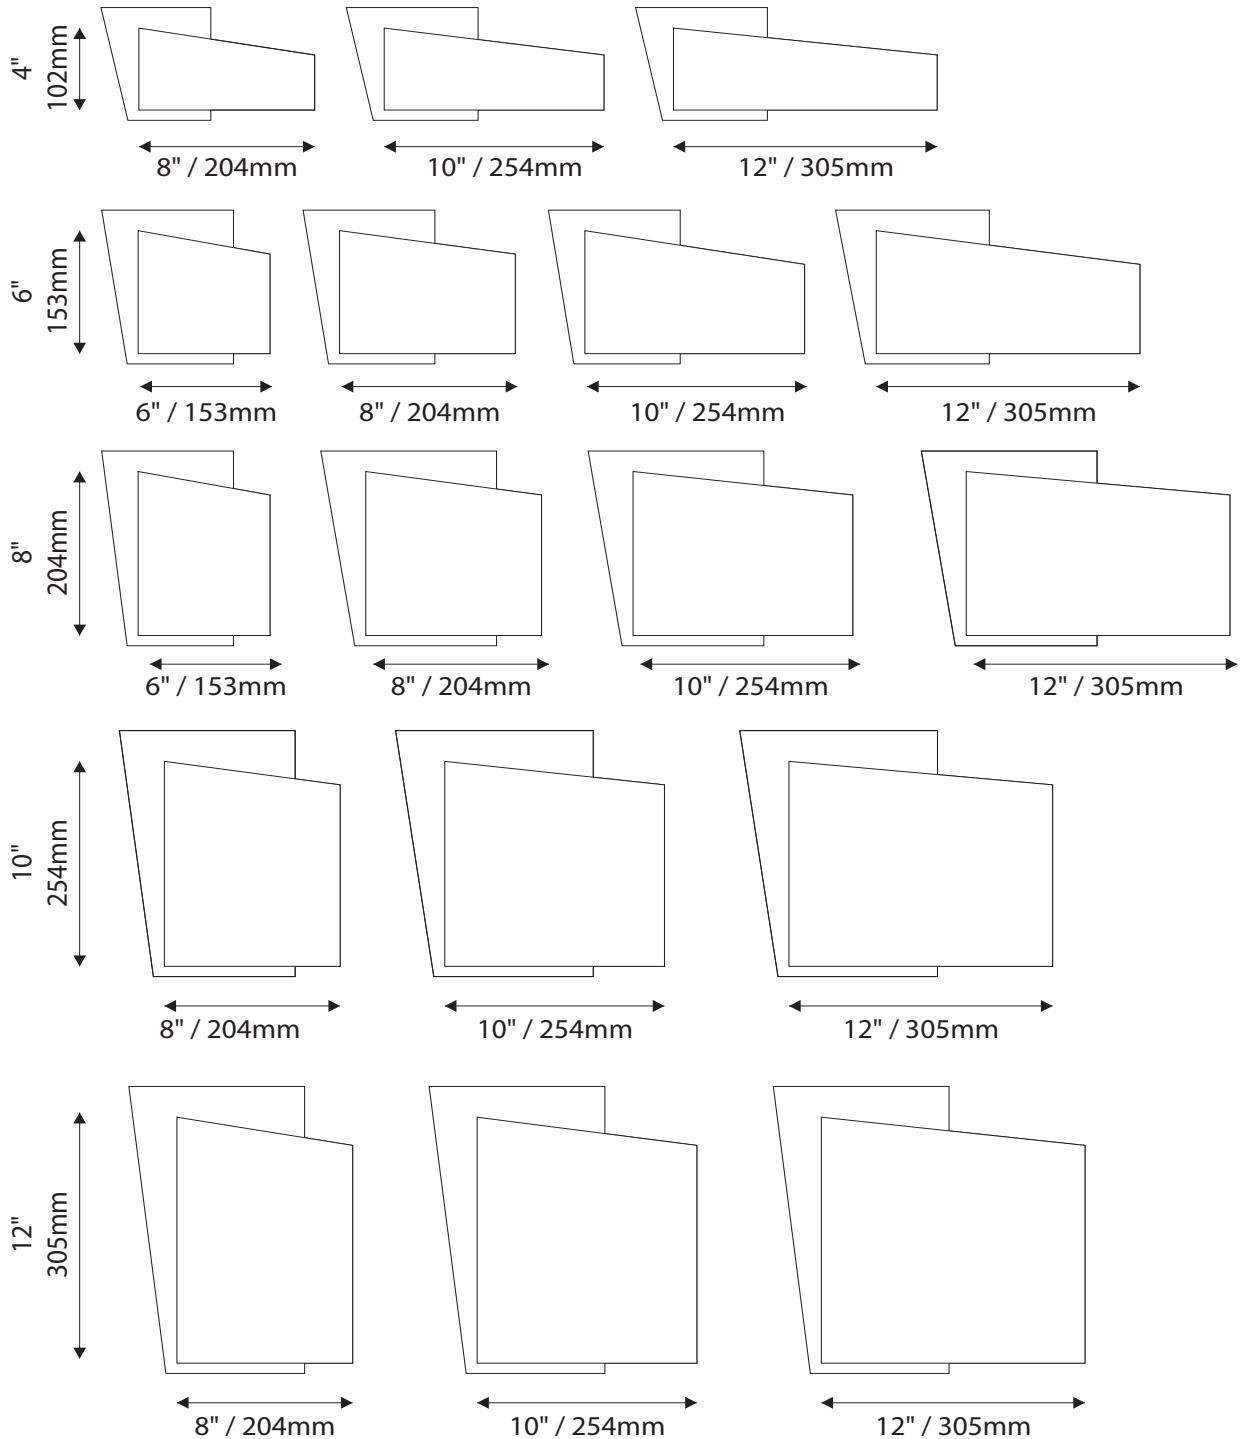

Standard Sizes

Zurich Collection

ADA Room Identification/Informational

IPC1555/REV.3

Standard Sizes

Zurich Collection

Informational / Directional

IPC1555/REV.3

Room Identification with Window

- Window Sizes available from ½" (12mm) to 5.5" (140mm)
- Windows widths are typically 1" (25mm) less the sign width
- Edge to Edge windows are available in painted signs.
- All signs come standard with a finger notch for easy removal.

Room Identification with Slider

- Slider Displays are available in height of 1" (25mm) , 1.5" (38mm) and 2" (51mm)
- Slider displays are 1" (25mm) less the sign width.
- Slider display are printed to match the finish of the sign face.
- All slider display text is permanent and can not be changed or updated.

12"H/305mm Overheads can accommodate up to (4) lines of 2" / 51mm Text

IPC1555/REV.3

Standard Sizes

Zurich Collection

Projection (Flag) Mounted

- All Projection Signs are double sided
- Bracket size will vary depending on sign size