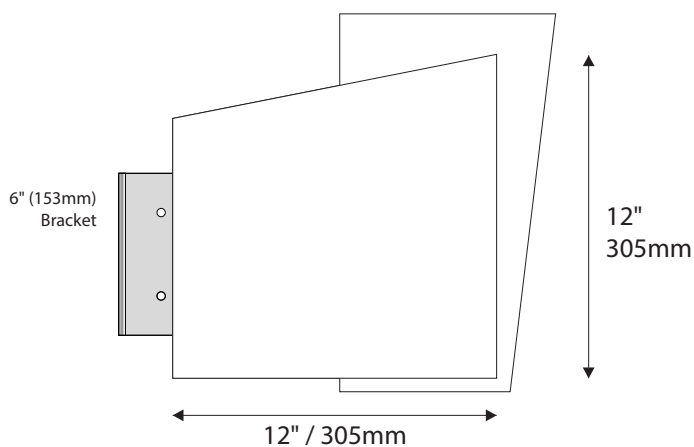

Room Identification with Window

- Window Sizes available from ½" (12mm) to 5.5" (140mm)
- Windows widths are typically 1" (25mm) less the sign width
- Edge to Edge windows are available in painted signs.
- All signs come standard with a finger notch for easy removal.

Due to the nature of InPro's overhead track system, the Zurich shape is not available

6" H/ 153mm Overheads can accommodate up to (2) lines of 2" / 51mm Text

9"H/229mm Overheads can accommodate up to (3) lines of 2" / 51mm Text

12"H/305mm Overheads can accommodate up to (4) lines of 2" / 51mm Text

IPC1555/REV.3

Standard Sizes

Zurich Collection

Projection (Flag) Mounted

- All Projection Signs are double sided
- Bracket size will vary depending on sign size