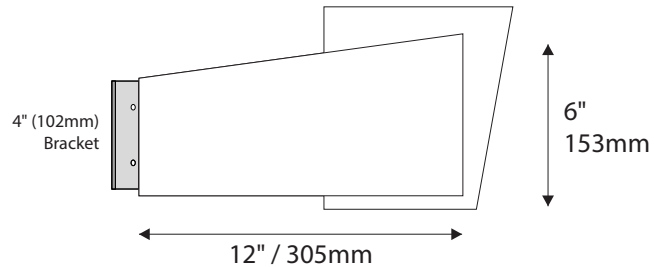

Due to the nature of InPro's overhead track system, the Zurich shape is not available

6" H/ 153mm Overheads can accommodate up to (2) lines of 2" / 51mm Text

9"H/229mm Overheads can accommodate up to (3) lines of 2" / 51mm Text

12"H/305mm Overheads can accommodate up to (4) lines of 2" / 51mm Text

IPC1555/REV.3

Standard Sizes

Zurich Collection

Projection (Flag) Mounted

- All Projection Signs are double sided
- Bracket size will vary depending on sign size