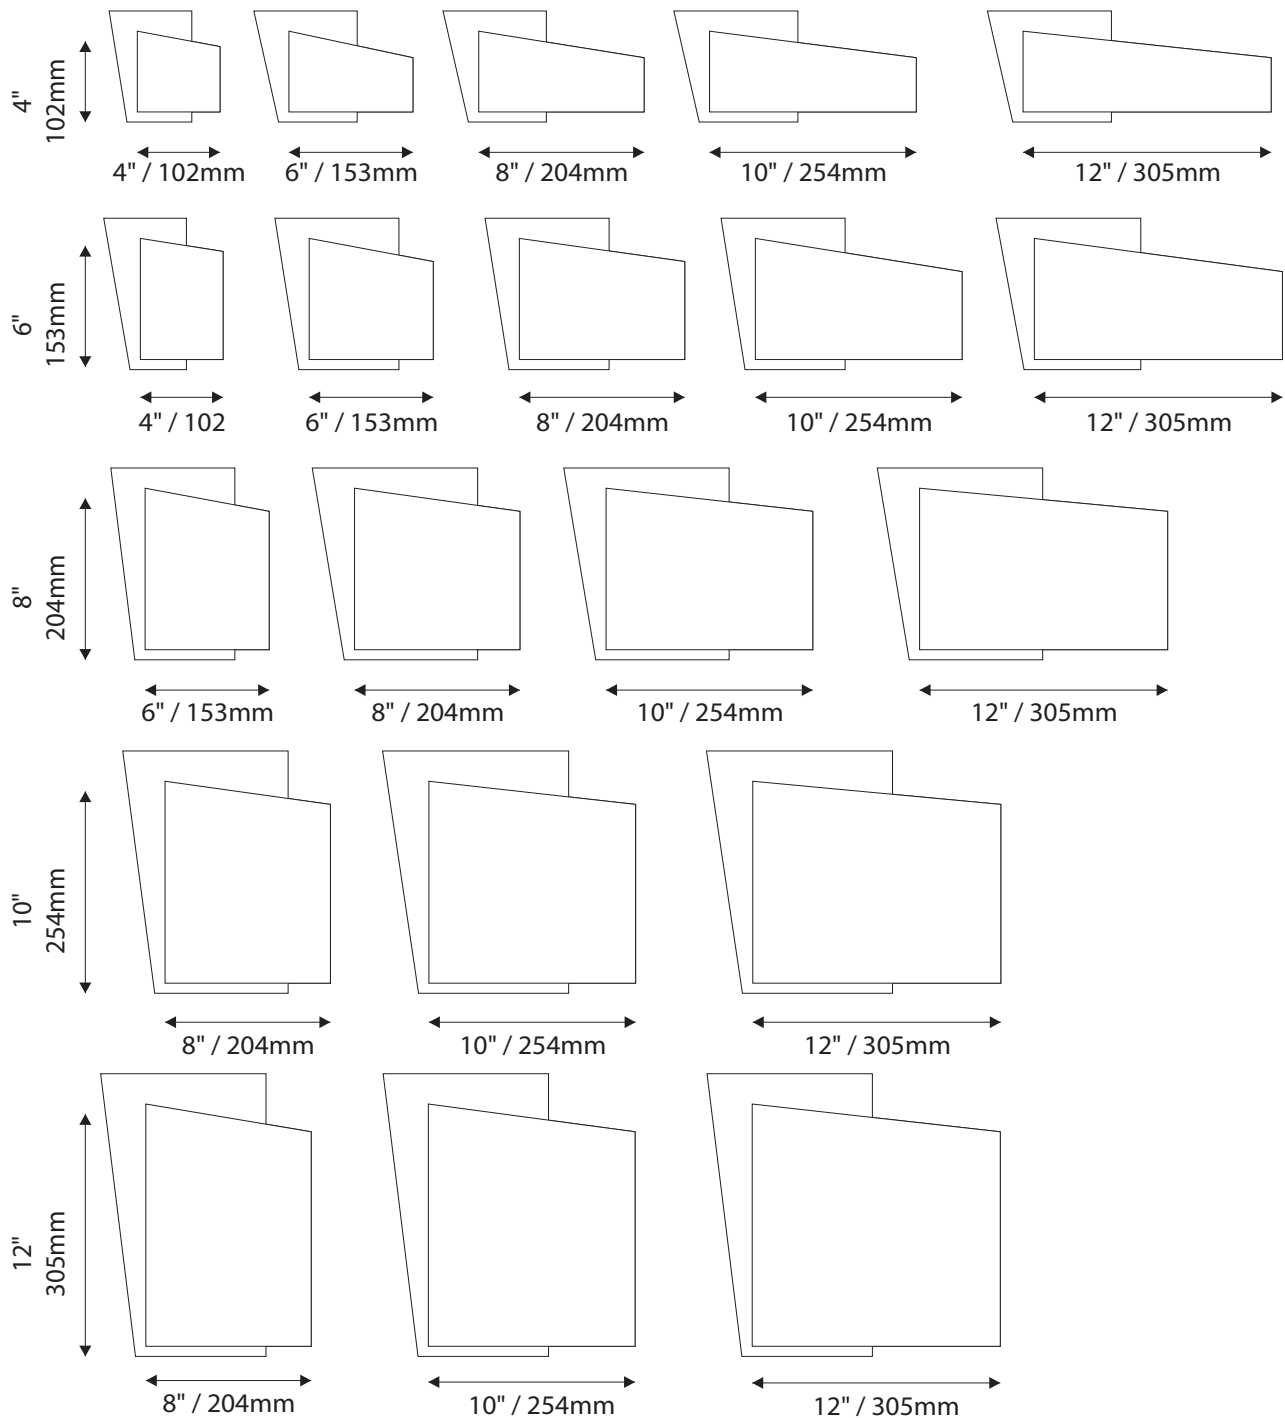

Standard Sizes

Zurich Collection

ADA Room Identification/Informational

IPC1555/REV.3

Standard Sizes

Zurich Collection

Informational / Directional

IPC1555/REV.3

Room Identification with Window

- Window Sizes available from ½" (12mm) to 5.5" (140mm)
- Windows widths are typically 1" (25mm) less the sign width
- Edge to Edge windows are available in painted signs.
- All signs come standard with a finger notch for easy removal.

Room Identification with Slider

- Slider Displays are available in height of 1" (25mm) , 1.5" (38mm) and 2" (51mm)
- Slider displays are 1" (25mm) less the sign width.
- Slider display are printed to match the finish of the sign face.
- All slider display text is permanent and can not be changed or updated.

12"H/305mm Overheads can accommodate up to (4) lines of 2" / 51mm Text

IPC1555/REV.3

Standard Sizes

Zurich Collection

Projection (Flag) Mounted

- All Projection Signs are double sided
- Bracket size will vary depending on sign size