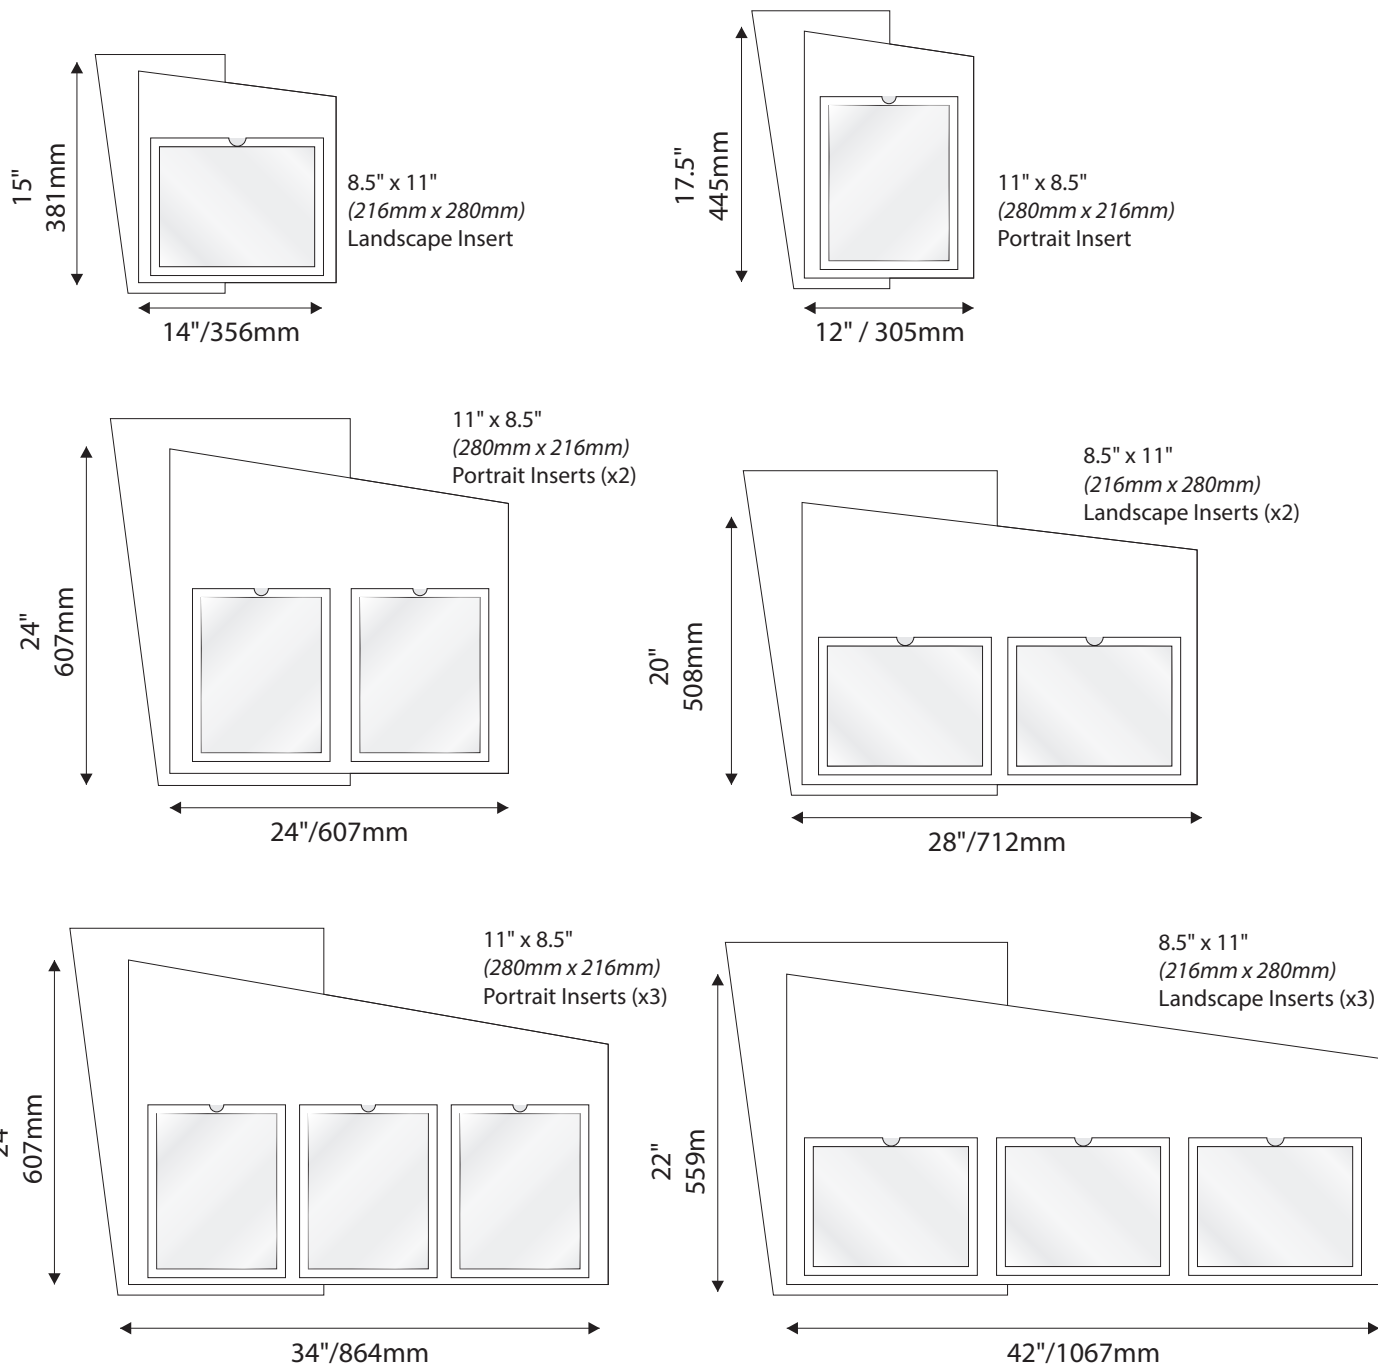

Standard Sizes

Zurich Collection

Modular Window Sign

IPC1555/REV.3