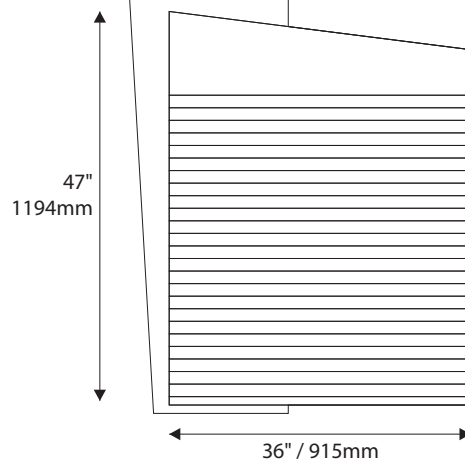

Room Identification with Window

- Window Sizes available from ½" (12mm) to 5.5" (140mm)
- Windows widths are typically 1" (25mm) less the sign width
- Edge to Edge windows are available in painted signs.
- All signs come standard with a finger notch for easy removal.

Room Identification with Slider

- Slider Displays are available in height of 1" (25mm) , 1.5" (38mm) and 2" (51mm)
- Slider displays are 1" (25mm) less the sign width.
- Slider display are printed to match the finish of the sign face.
- All slider display text is permanent and can not be changed or updated.

Permanent Header
1.5" / 38mm Modular Height
Qty: 5
Permanent Footer

Permanent Header
1.5" / 38mm Modular Height
Qty: 10
Permanent Footer

Permanent Header
1.5" / 38mm
Modular Height
Qty: 15
Permanent Footer

12"H/305mm Overheads can accommodate up to (4) lines of 2" / 51mm Text

IPC1555/REV.3

Standard Sizes

Zurich Collection

Projection (Flag) Mounted

- All Projection Signs are double sided
- Bracket size will vary depending on sign size