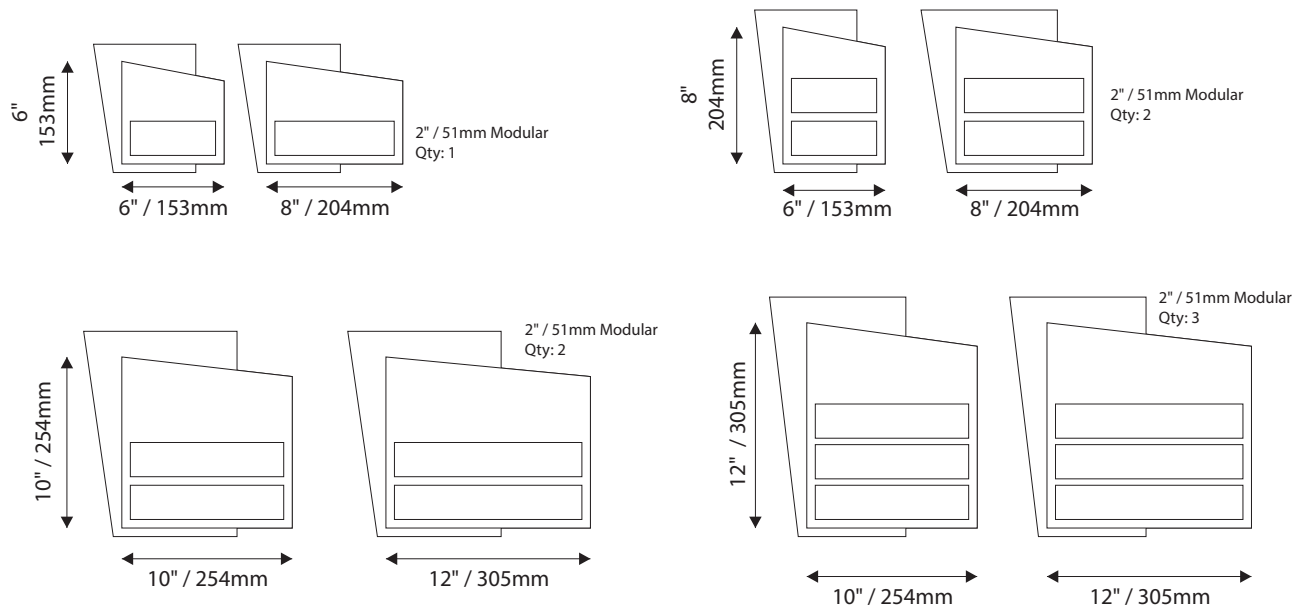

Standard Sizes

Zurich Collection

Room Identification with Modular - Palladium Rigid Vinyl Sheet