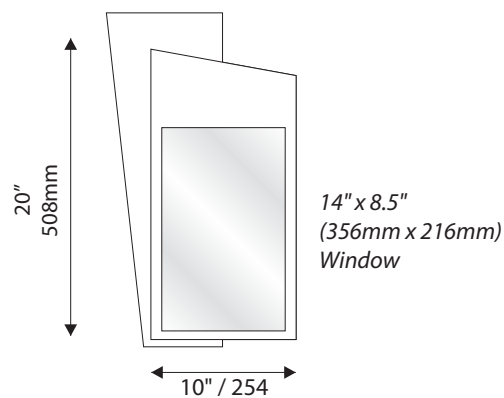

Standard Sizes

Zurich Collection

Informational Window Sign

Letter

Legal

Ledger/Tabloid

IPC1555/REV.3