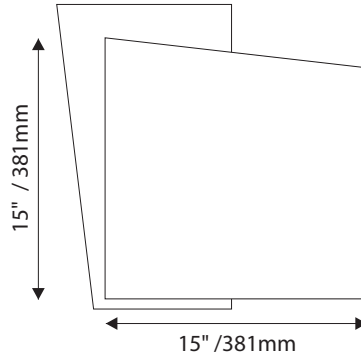

Standard Sizes

Zurich Collection

Informational / Directional

IPC1555/REV.3