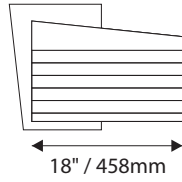

Room Identification with Window

- Window Sizes available from ½" (12mm) to 5.5" (140mm)
- Windows widths are typically 1" (25mm) less the sign width
- Edge to Edge windows are available in painted signs.
- All signs come standard with a finger notch for easy removal.

Room Identification with Slider

- Slider Displays are available in height of 1" (25mm) , 1.5" (38mm) and 2" (51mm)
- Slider displays are 1" (25mm) less the sign width.
- Slider display are printed to match the finish of the sign face.
- All slider display text is permanent and can not be changed or updated.

Permanent Header
1.5" / 38mm Modular Height
Qty: 5
Permanent Footer

Permanent Header
1.5" / 38mm Modular Height
Qty: 10
Permanent Footer

Permanent Header
1.5" / 38mm
Modular Height
Qty: 15
Permanent Footer

12"H/305mm Overheads can accommodate up to (4) lines of 2" / 51mm Text

IPC1555/REV.3

Standard Sizes

Zurich Collection

Projection (Flag) Mounted

- All Projection Signs are double sided
- Bracket size will vary depending on sign size