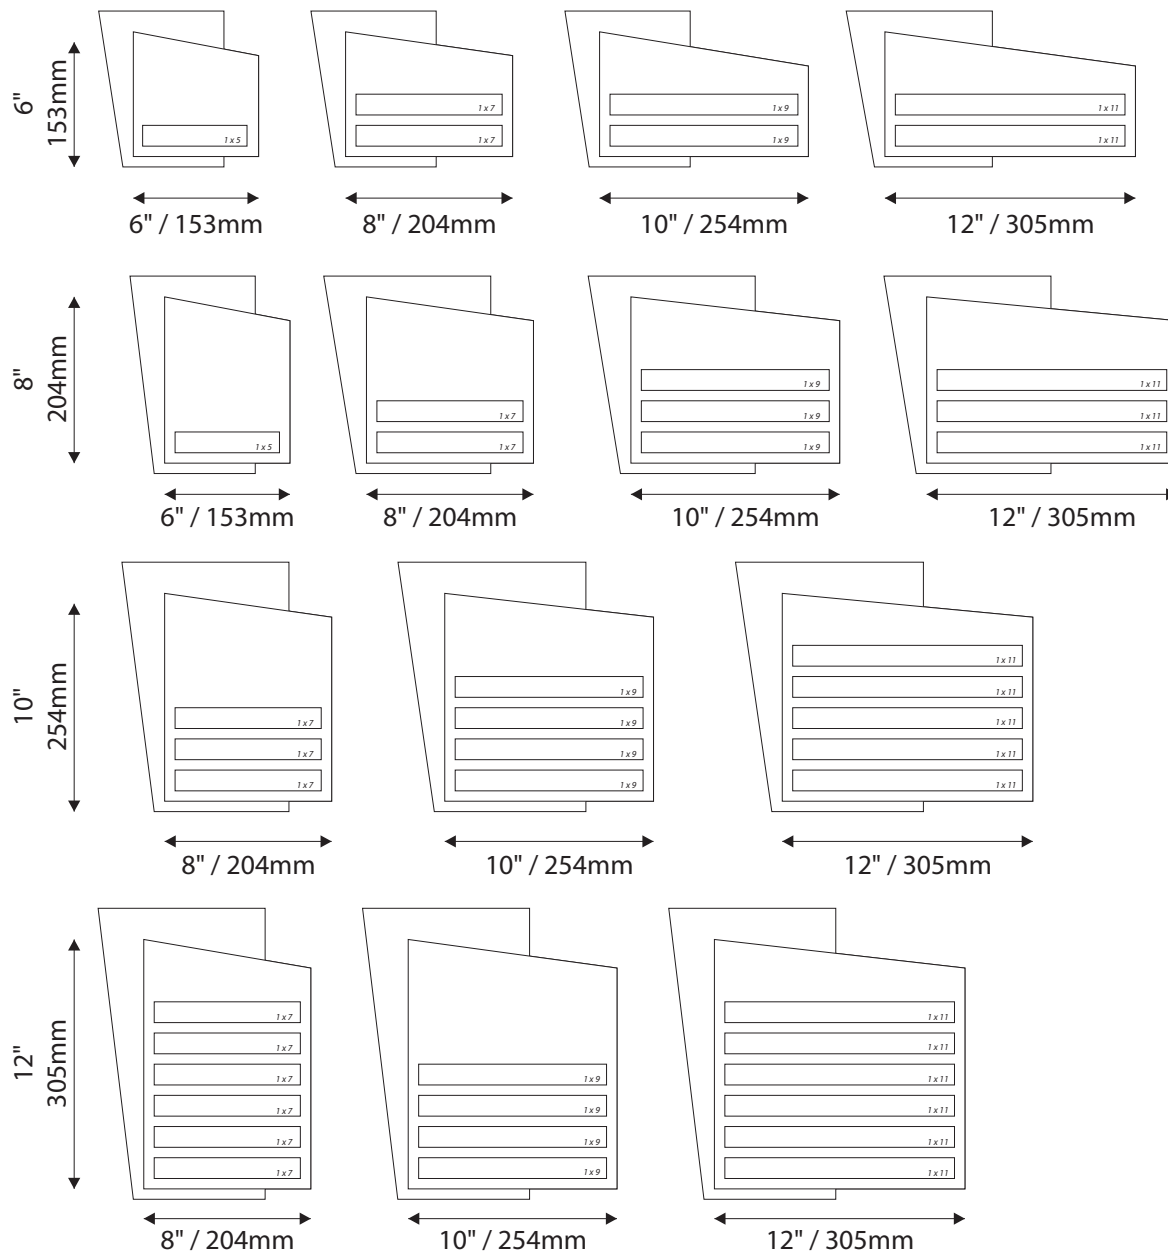

Room Identification with Window

- Window Sizes available from ½" (12mm) to 5.5" (140mm)
- Windows widths are typically 1" (25mm) less the sign width
- Edge to Edge windows are available in painted signs.
- All signs come standard with a finger notch for easy removal.

Room Identification with Slider

- Slider Displays are available in height of 1" (25mm) , 1.5" (38mm) and 2" (51mm)
- Slider displays are 1" (25mm) less the sign width.
- Slider display are printed to match the finish of the sign face.
- All slider display text is permanent and can not be changed or updated.

12"H/305mm Overheads can accommodate up to (4) lines of 2" / 51mm Text

IPC1555/REV.3

Standard Sizes

Zurich Collection

Projection (Flag) Mounted

- All Projection Signs are double sided
- Bracket size will vary depending on sign size