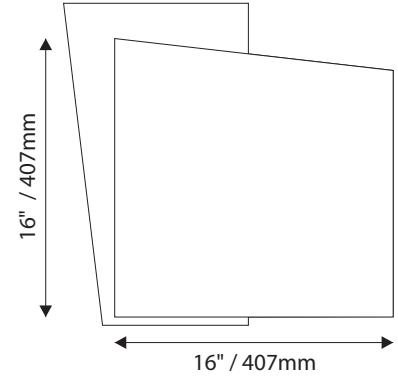

Standard Sizes

Zurich Collection

Informational / Directional

IPC1555/REV.3