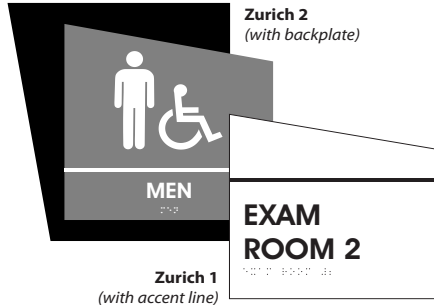

## GENERAL INFORMATION

- Inspired by the angles of Zurich's Klinik Pyramid
- Features square face plate with slanted top and sharp corners and back plate with complimentary design
- The Zurich shape comes standard with a backplate (Zurich II), but is also available with an accent (Zurich I), or with neither.
- Coordinated collection to make designing your signs easy
- Available in numerous colors and substrates for a completely custom look