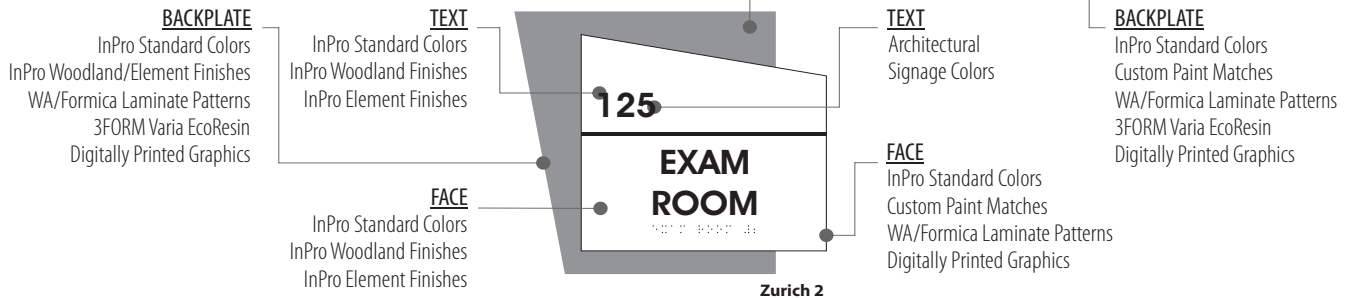

PALLADIUM FINISH OPTIONS

PHOTOPOLYMER FINISH OPTIONS