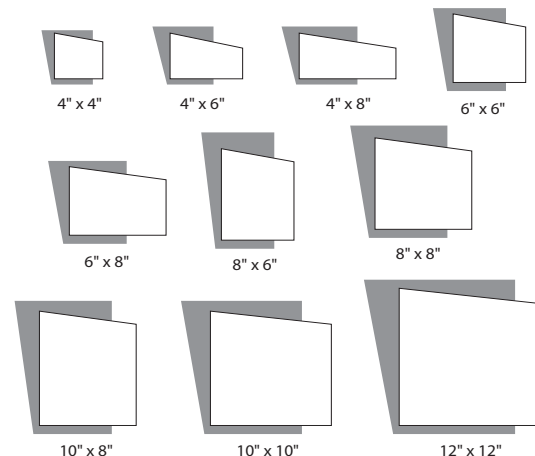

## SIGN TYPES

- ADA Room Identification
- ADA Regulatory
- Room Identification w/ Window
- Room Identification w/ Slider
- Informational
- Directional
- Directories
- Modular Window Signs
- Informational Window Signs
- Projection

## POPULAR SIZES

The size of these collection is defined by the H and W of the face, not the overall size of the sign. Reference Standard Collections sizes for all additional size options

IPC.1554/REV.2